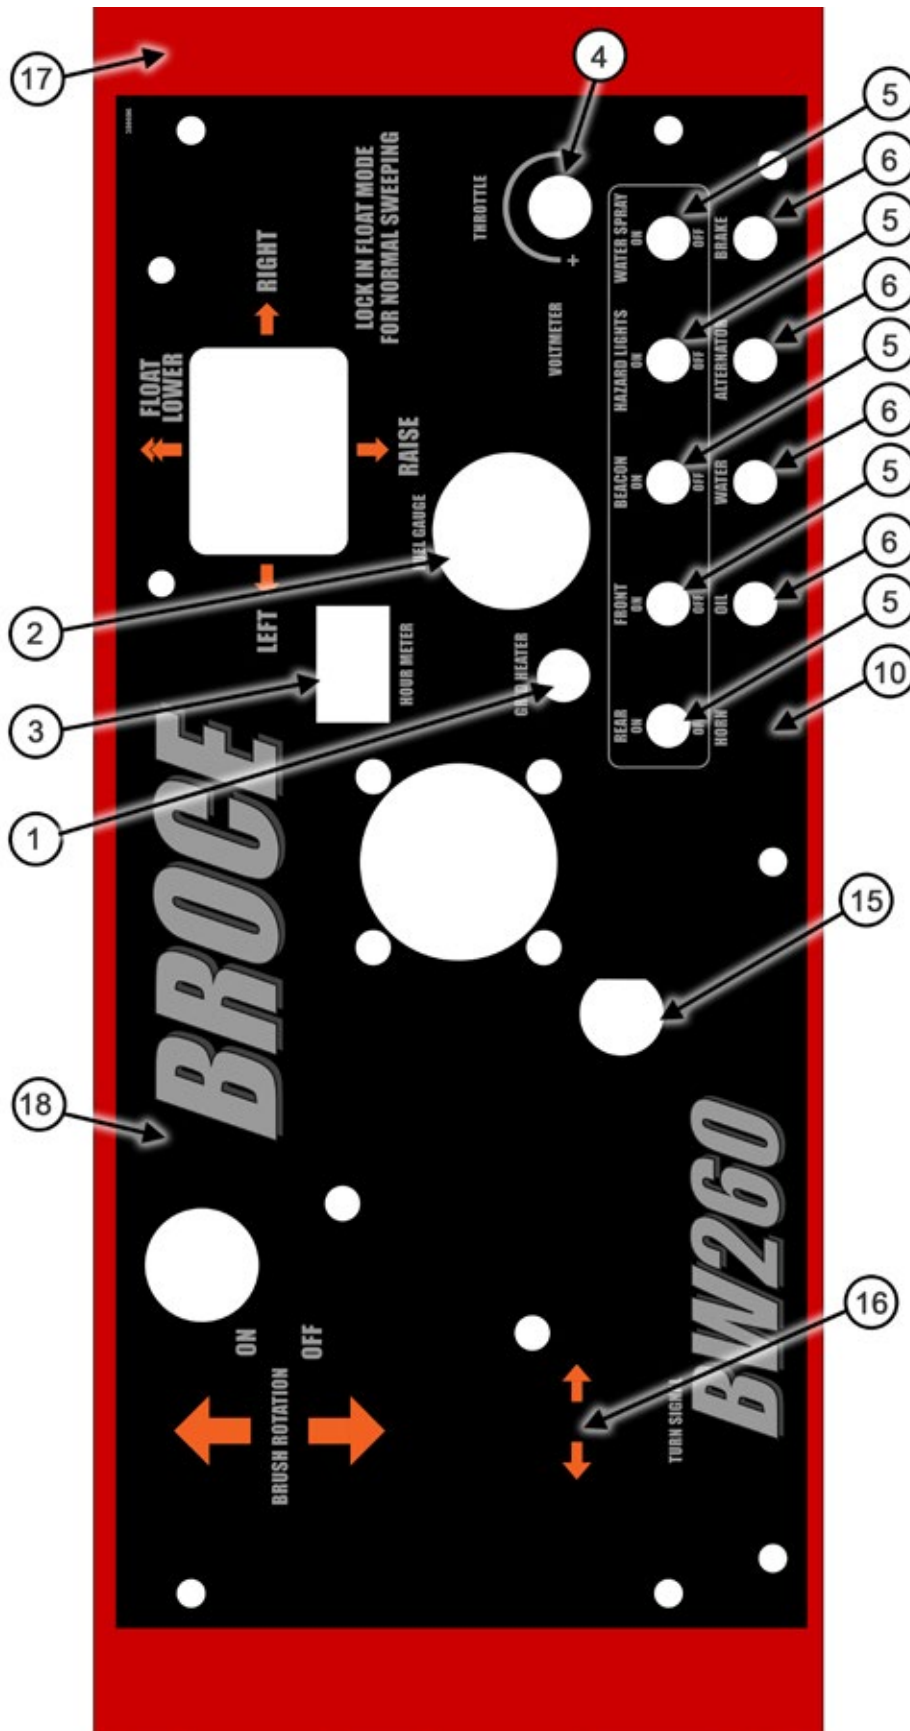

YANMAR ENGINE EXTERNAL PARTS (CONT.)

BW260 Parts Catalog

ITEM #	PARTS #	QTY.	DESCRIPTION
1	399100	1	Yanmar 24.7hp Engine, 3TNV80FT
2	390689	1	Cooling Fan, 6 Blade
3	390490Y	1	Fan Spacer, Yanmar
4	399307	1	Fan Blade Pulley
5	399310	1	Engine Fan Belt
6	389864	1	Cable, Negative 14"
7	387997	1	Cable, Positive 50"
NS	179564	1	Engine Ground Strap
8	389848	1	Hydrostat
9	387303	1	B&P Filter, 539047001
10	390835	1	Gear Pump
11	399312	1	Alternator, 60Amp
12	399311	1	Starter
13	399110	1	Engine Wire Harness
N/S	399110-J	1	Jumper Harness
N/S	399303	2	Relay, CA C Type
14	399306	1	Coolant Temp Sensor
15	399305	1	Oil Pressure Switch
16	399308	1	Engine Oil Filter
17	399309	1	InLine Fuel Filter
18	399314	1	Rack Relay

WARNING: Cancer and Reproductive Harm
www.P65Warnings.ca.gov

KUBOTA- ELECTRICAL EQUIPMENT & PARTS FOR DASH

BW260 Parts Catalog

WARNING: Cancer and Reproductive Harm
www.P65Warnings.ca.gov