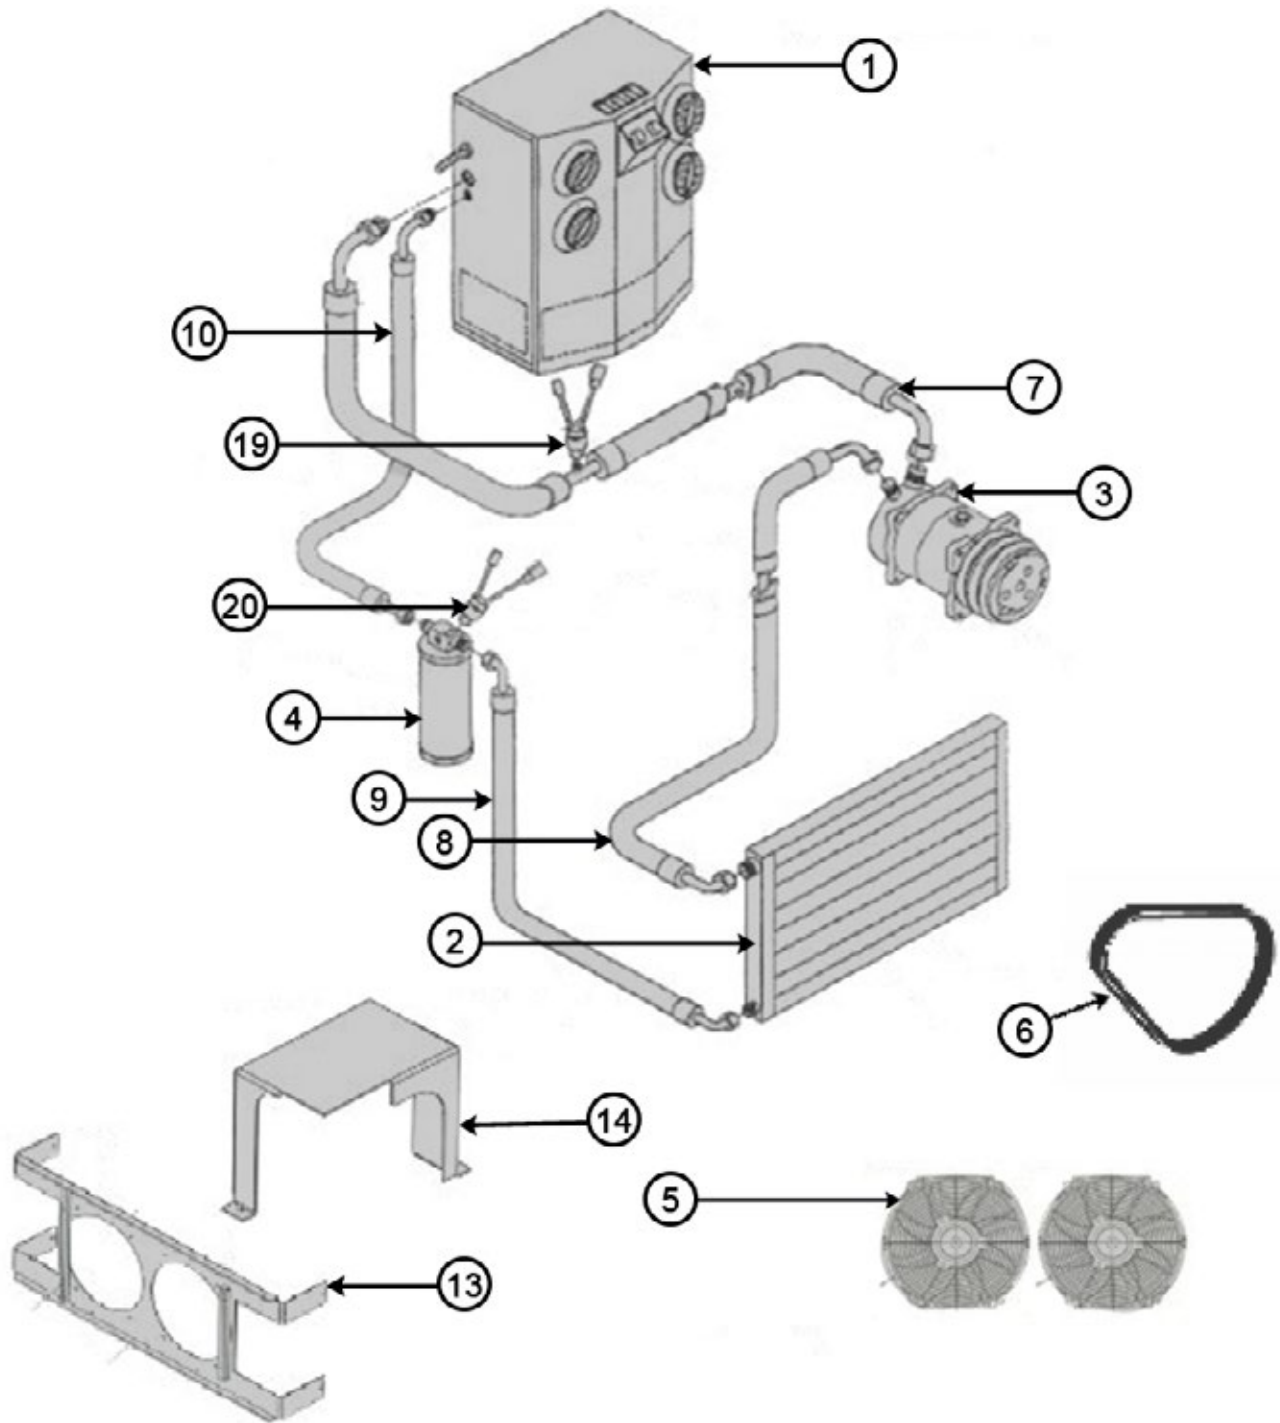

CAB UNIT- A/C ASSEMBLY

BW260 Parts Catalog

CAB UNIT- A/C ASSEMBLY (CONT.)

ITEM #	PARTS #	QTY.	DESCRIPTION
1	390525	1	Air Conditioner Assembly
2	390559	1	Air Conditioning Condenser
3	449835	1	Compressor, R134A 12V NW/ Clutch
4	390558	1	Receiver Dryer
5	390561	2	Condenser Fan
6	390540	1	A/C Belt
7	390673	1	High Side Hose Assembly
8	390670	1	Suction Hose Assembly
9	390676	1	A/C Hose Assembly
10	390679	1	A/C Hose Assembly
N/S	390534	1	Condenser Guard Assembly
N/S	390515	1	Condensor Guard
13	390529	1	Condenser Mounting Plate Assembly
14	390416	1	Battery Tray Support Frame
19	390576	1	Low Pressure Switch
20	390734	1	High Pressure Switch
N/S	390667	3'	Aluminum Foil Tape 2"
N/S	390431	1	Air Conditioner Evaporator Enclosure
N/S	390430	1	Evaporator Mounting Plate
N/S	390426	1	Double Groove Pulley
N/S	388030	20"	Black Negative Cable
N/S	387997	50"	Red Positive Cable 50"
N/S	390316	2 sq ft	Insulation, High Temperature
N/S	390686	1	A/C Wiring Harness
N/S	389767	1	Fuse Holder- 12 Circuit
N/S	449850	24 oz.	Refrigerant R134A Can Not Ship Out
N/S	390597	1	Belt Tensioning Bracket