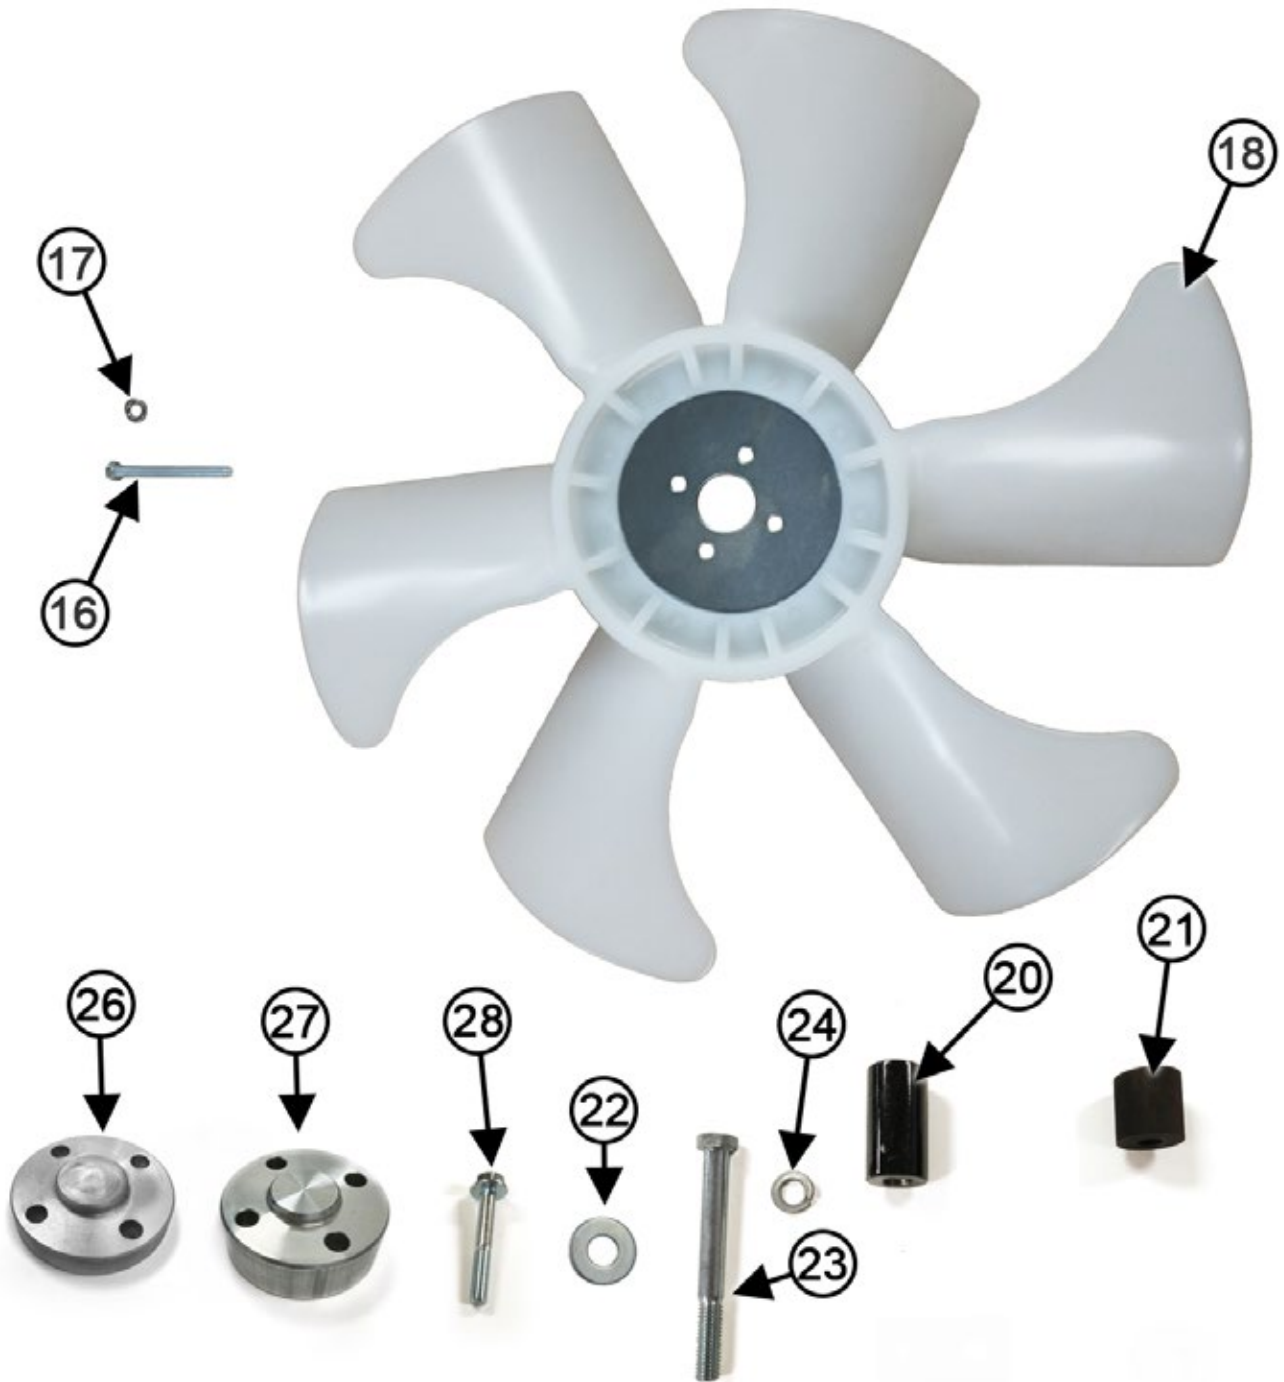

RADIATOR RELATED PARTS (CONT.)

BW260 Parts Catalog

WARNING: Cancer and Reproductive Harm
www.P65Warnings.ca.gov

RADIATOR RELATED PARTS (CONT.)

BW260 Parts Catalog

ITEM #	PARTS #	QTY.	DESCRIPTION
1	390459	1	Radiator Assembly (Kubota)
2	387914	1	Fan Shroud
3	390460	1	Fan Guard
4	41475	1	Petcock Valve 1/4
5	450353	16	Elevator Bolt
6	440636	16	Nut
8	83519	1	Bolt
9	389918	2	Washer
10	389917	2	Isolation Mount, Lower Radiator (Kubota)
11	389535	2	Nut
12	387297	1	Radiator Cap 16 psi
13	389928	4	Rubber Radiator Seal
14	390483	2	Radiator Side Cowling
15	389927	2	Upper Radiator Shroud Cowling
N/S	390489	1	Radiator Bottom Cowling
16	387467	4	M6 x 35mm Bolt (Yanmar)
17	10280	4	M6 Lock Washer (Yanmar)
18	390689	1	6 Blade Fan
20	390069	1	Bushing
21	390488	1	Rubber Spacer
22	11031	4	Flat Washer - 3/8" USS
23	10728	2	3/8" - 16 x 3-1/2" Bolt
24	11023	2	3/8" Lock Washer
26	390490	1	Fan Blade Spacer (Kubota)
27	390490Y	1	Fan Blade Spacer (Yanmar)
28	390494	4	Fan Bolt- M6 x 45 HEX Flange (Kubota)

WARNING: Cancer and Reproductive Harm
www.P65Warnings.ca.gov