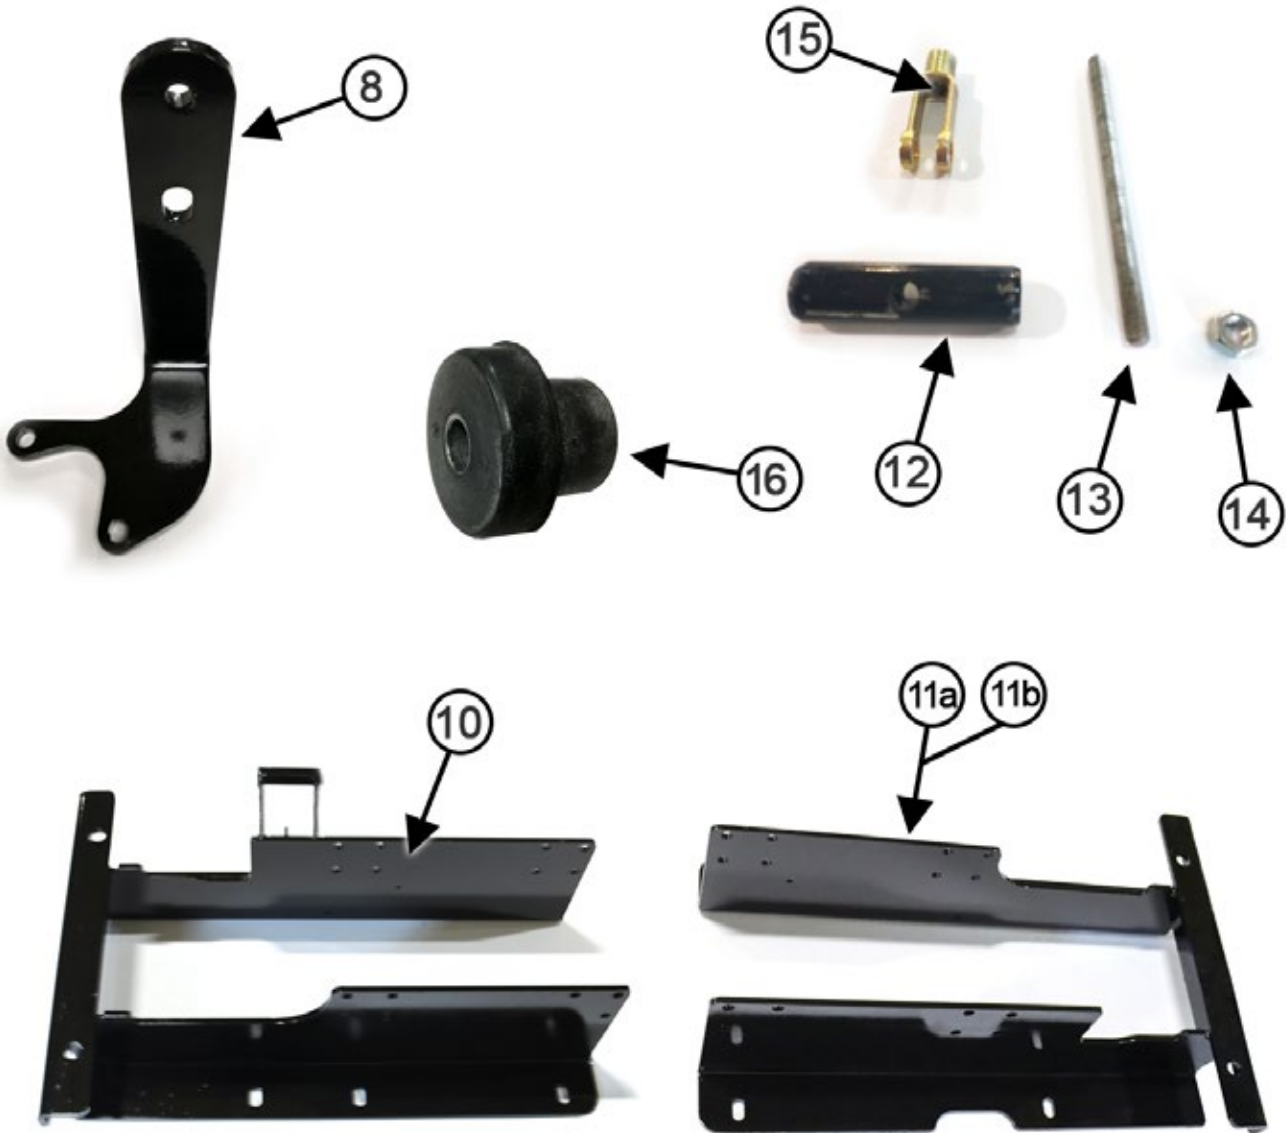

ENGINE MOUNT RELATED PARTS

BW260 Parts Catalog

ITEM #	PARTS #	QTY.	DESCRIPTION
8	390477	1	Top Radiator Support (Kubota)
10	390481	1	Engine Mount Left (Cab Unit Only)
11a	390480	1	Engine Mount Assembly (Kubota Engine)
11b	399480	1	Engine Mount Assembly (Yanmar Engine)
12	390487	1	Tension Arm Mount Bushing (Cab Unit Only)
13	390486	1	Tension Arm – All Thread (Cab Unit Only)
14	31948	3	3/8" – 24 Nut (Cab Unit Only)
15	31930	1	Clevis with Pin and Nut (Cab Unit Only)
16	389781	4	Isolator for Engine Mount (Cab Unit Only)

WARNING: Cancer and Reproductive Harm
www.P65Warnings.ca.gov