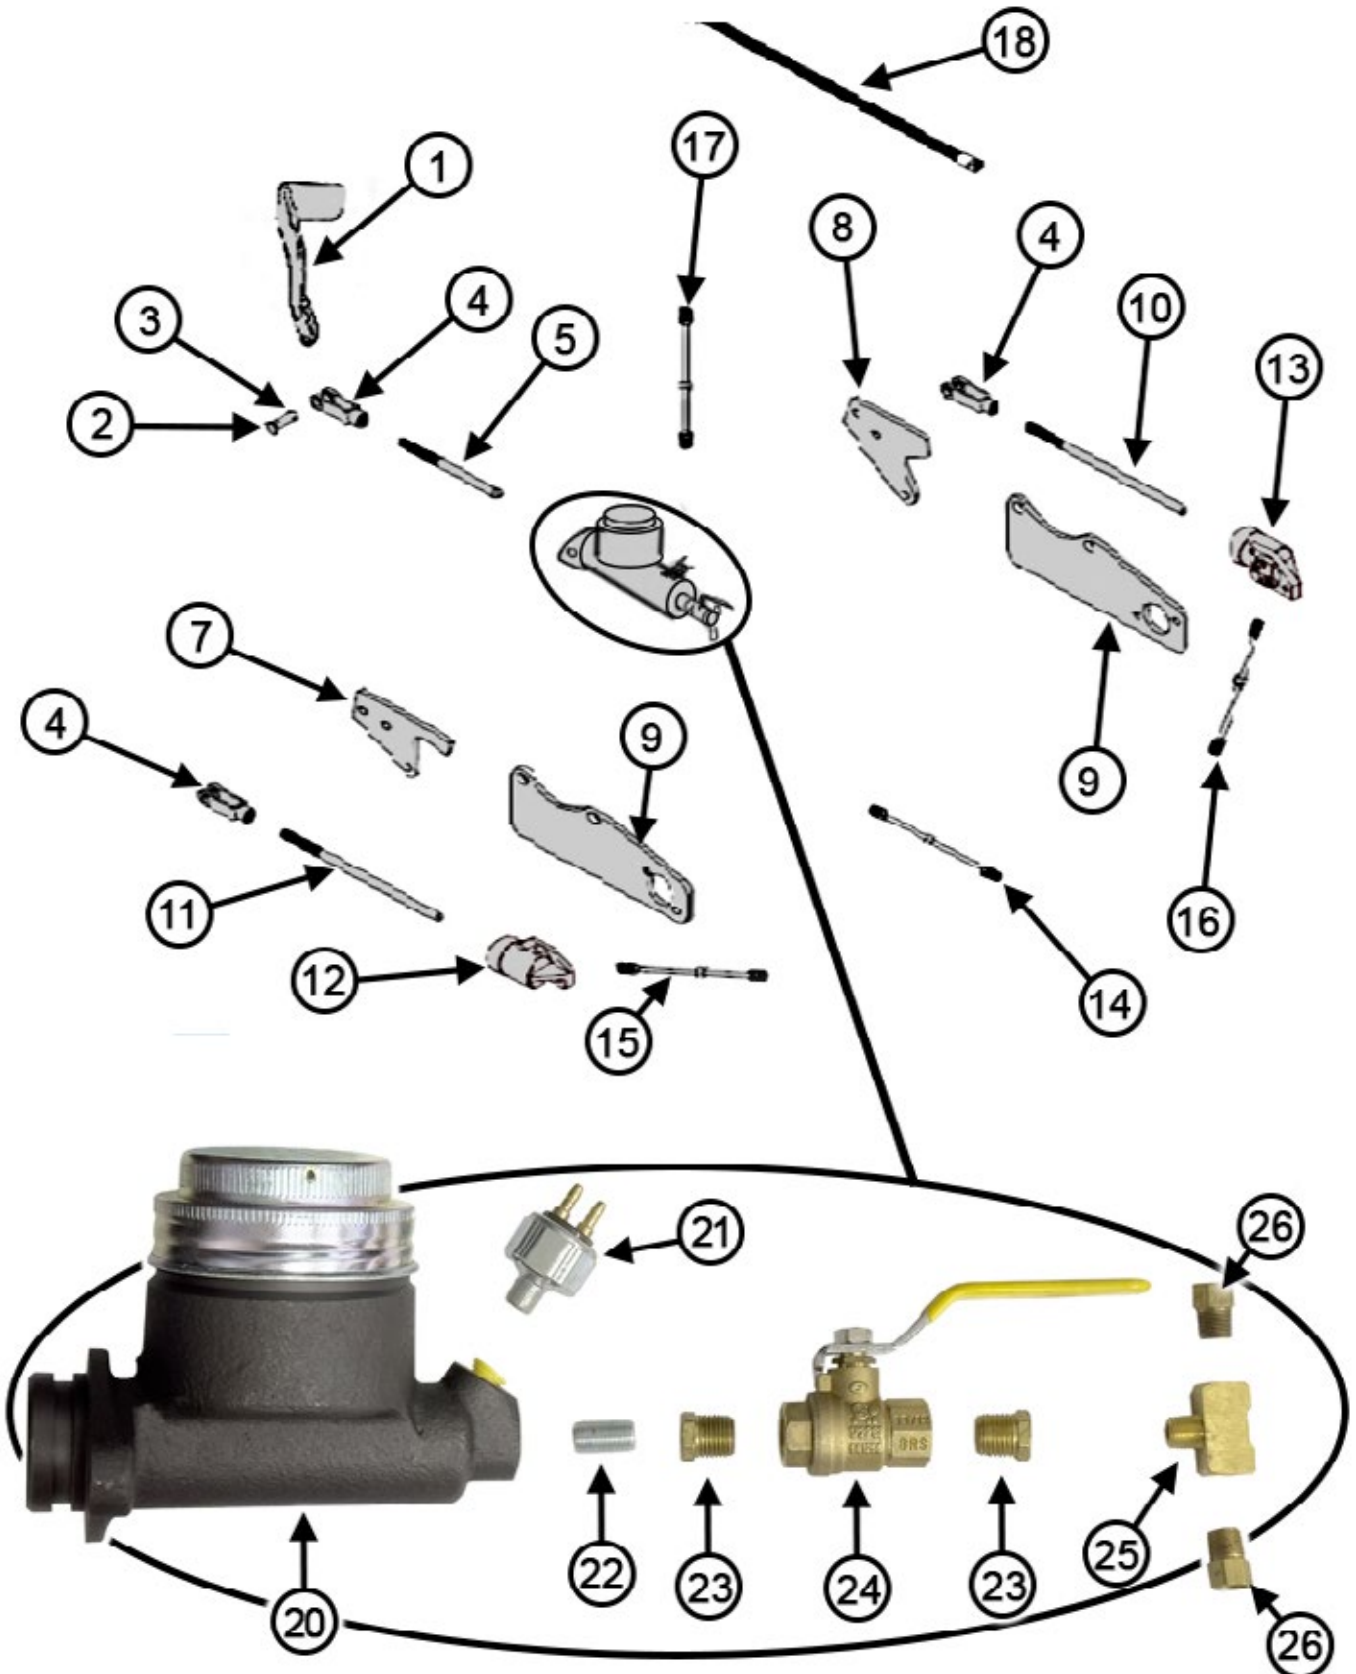

 **WARNING:** Cancer and Reproductive Harm
www.P65Warnings.ca.gov

TOW BAR

BW260 Parts Catalog

ITEM #	PARTS #	QTY.	DESCRIPTION
1	390081	1	Tow Bar Extended
2	311093W	1	Tow Bar Decal- Warning Don't Exceed 45 mph
3	390011	1	Tow Pin
4	390083	1	Cable 28"
5	389720	1	Brake Actuator 2" Ball
6	389971	1	Tow Bar Pin (Large Chrome Pin)
7	390215	1	Chain Tow Hitch
9	389814	1	1/8" Nipple
10	306414	2	Brass Bushing
11	389805	1	1/4" Brass Ball Valve
12	389742	1	Isolator
13	390244	1	Brake Hose Assembly
-	389772	1	Brake Hose - 1/4"
-	389752	1	Hose End for Brake
-	389847	1	Hose End - 1/8 MPT to 1/4"
14	82412	1	1/8" NPT Adapter
15	389869	1	Tow Wire Harness
16	390074	1	Master Cylinder Cap
18	390015	1	Lynch Pin

 **WARNING:** Cancer and Reproductive Harm
www.P65Warnings.ca.gov

BRAKE PARTS

BRAKE PARTS (CONT.)

ITEM #	PARTS #	QTY.	DESCRIPTION
1	390026	1	Brake Pedal
2	25767	3	Pin
3	15248	3	Cotter Pin
4	31930	3	Clevis
5	202304W	1	Brake Actuator Push Rod
7	202444W	1	Brake Cylinder Rod Plate, Left Side
8	202443W	1	Brake Cylinder Rod Plate, Right Side
9	202441W	1	Brake Cylinder Plate
10	202445W	1	Brake Cylinder Push Rod, Right Side
11	202446W	1	Brake Cylinder Push Rod, Left Side
12	389782	1	Brake Wheel Cylinder, Left
13	389785	1	Brake Wheel Cylinder, Right
14	390019	1	Brake Line 3/16 X 23
15	390020	1	Brake Line 3/16 X 42 1/2
16	390021	1	Brake Line 3/16 X 54
17	390107	1	Brake Line 3/16 X 7
18	390244	1	Complete Brake Line Assembly
20	36087	1	Master Cylinder with Reservoir Machine SN# 202372 and above
21	389764	1	Brake Pressure Switch
22	389814	1	1/8" NPT Closed Black Nipple
23	306414	2	1/4" x 1/8" Brass Reducing Bushing
24	389805	1	1/4" NPT Ball Valve- Brass 600psi
25	306151	1	1/8" BPF Male Branch Tee
26	54171	2	1/8" NPT x 3/16" TF
N/S	36160	1	Master Cylinder Boot
N/S	60533	1	90 Degree Fitting
N/S	389485	1	Fitting - 3/8 Tube to 1/8 NPT Coupling