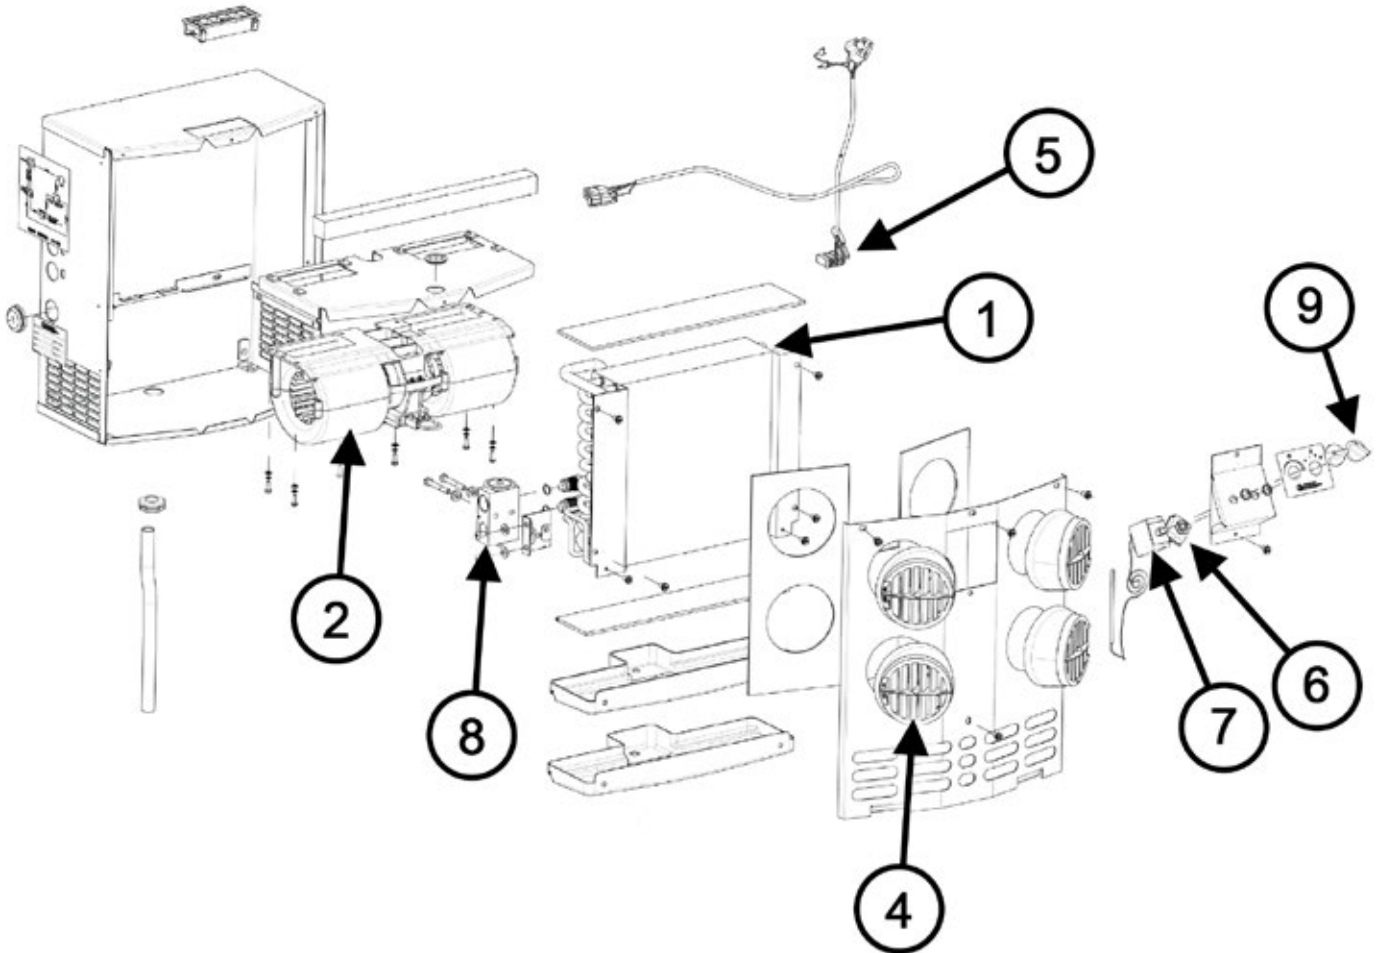

CAB UNIT- A/C UNIT

BW260 Parts Catalog

ITEM #	PARTS #	QTY.	DESCRIPTION
1	390783	1	Evaporator
2	390793	1	Blower Assembly
4	390807	4	Outlet Louver Assembly
5	390792	1	12 volt Fuse Resistor
6	390801	1	Blower Switch
7	390785	1	Thermostat
8	390789	1	Expansion Valve
9	390798	3	A/C Control Knob