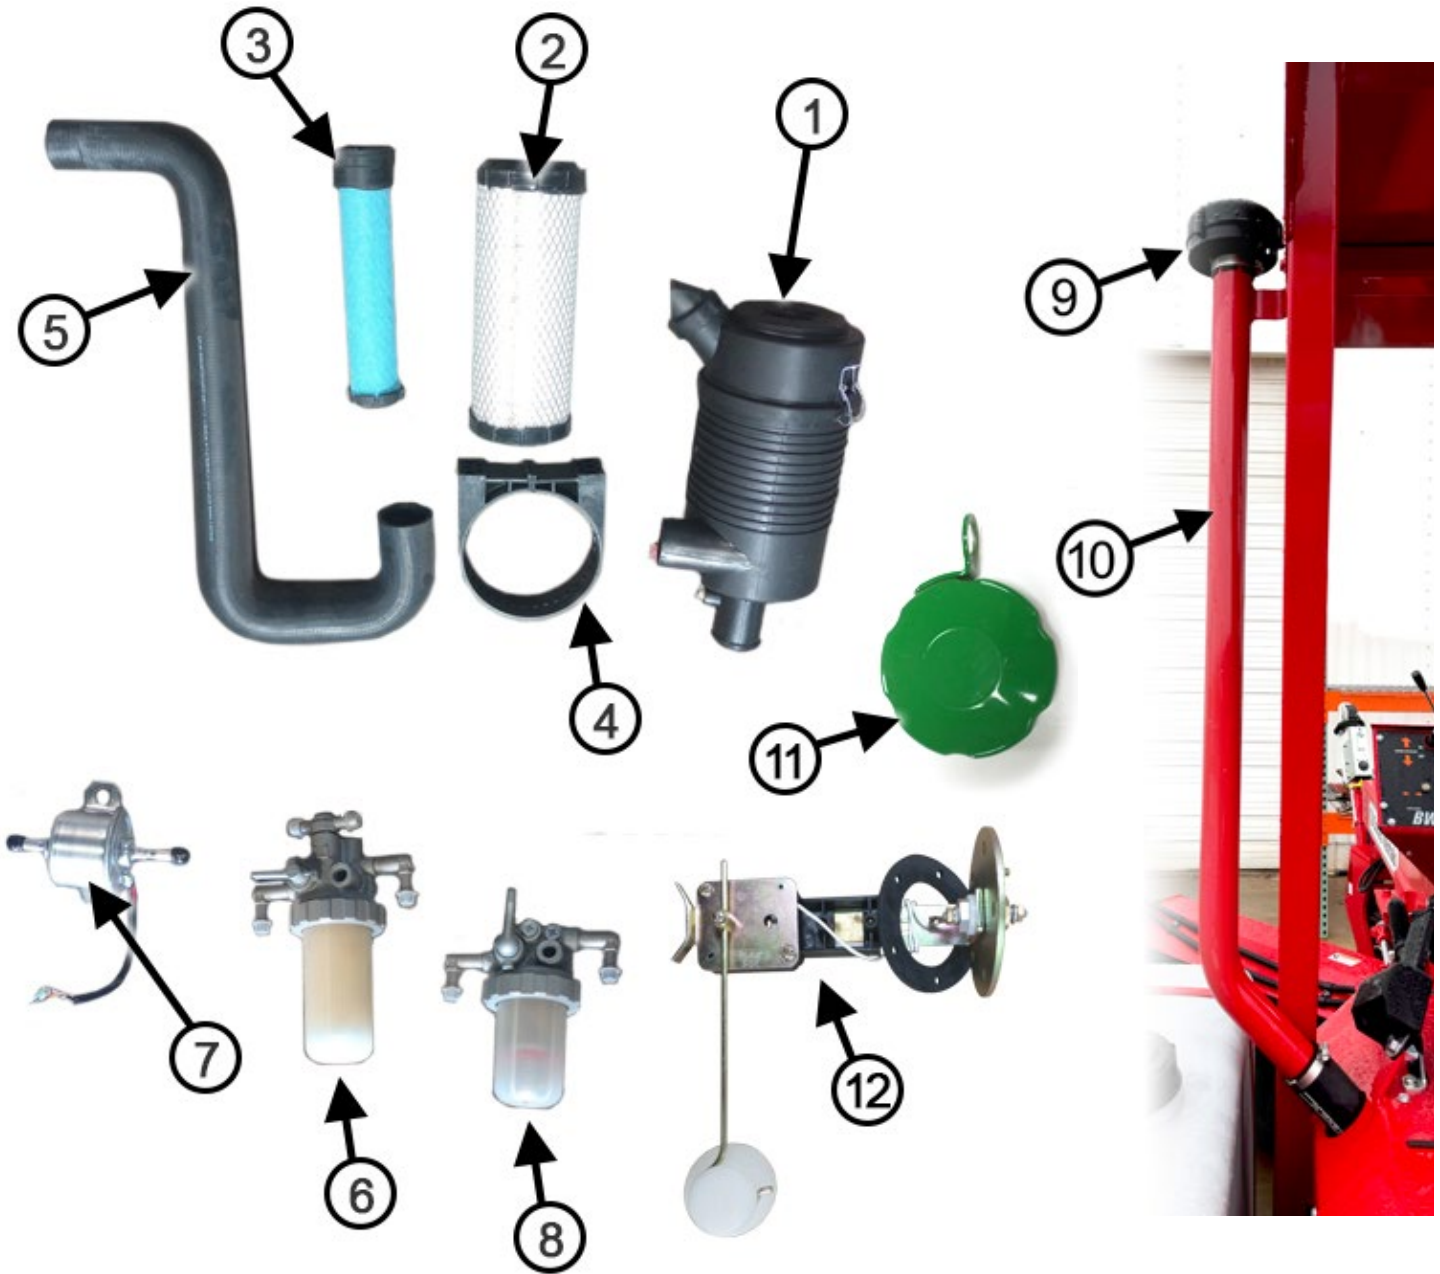

YANMAR ENGINE- AIR & FUEL RELATED PARTS

BW260 Parts Catalog

ITEM #	PARTS #	QTY.	DESCRIPTION
1	399111	1	Air Cleaner Assembly
2	399112	1	Primary Air Filter
3	399113	1	Safety Air Filter
4	399143	1	Air Cleaner Mounting Band
5	399116	1	Intake Air Hose
6	399300	1	Fuel Filter Assembly
7	399301	1	Fuel Pump
8	399302	1	Fuel Separator
9	389779	1	Pre Cleaner
10	389679	1	Air Inlet Tube
11	439182	1	Fuel Cap
12	389855	1	Fuel Sender

WARNING: Cancer and Reproductive Harm
www.P65Warnings.ca.gov