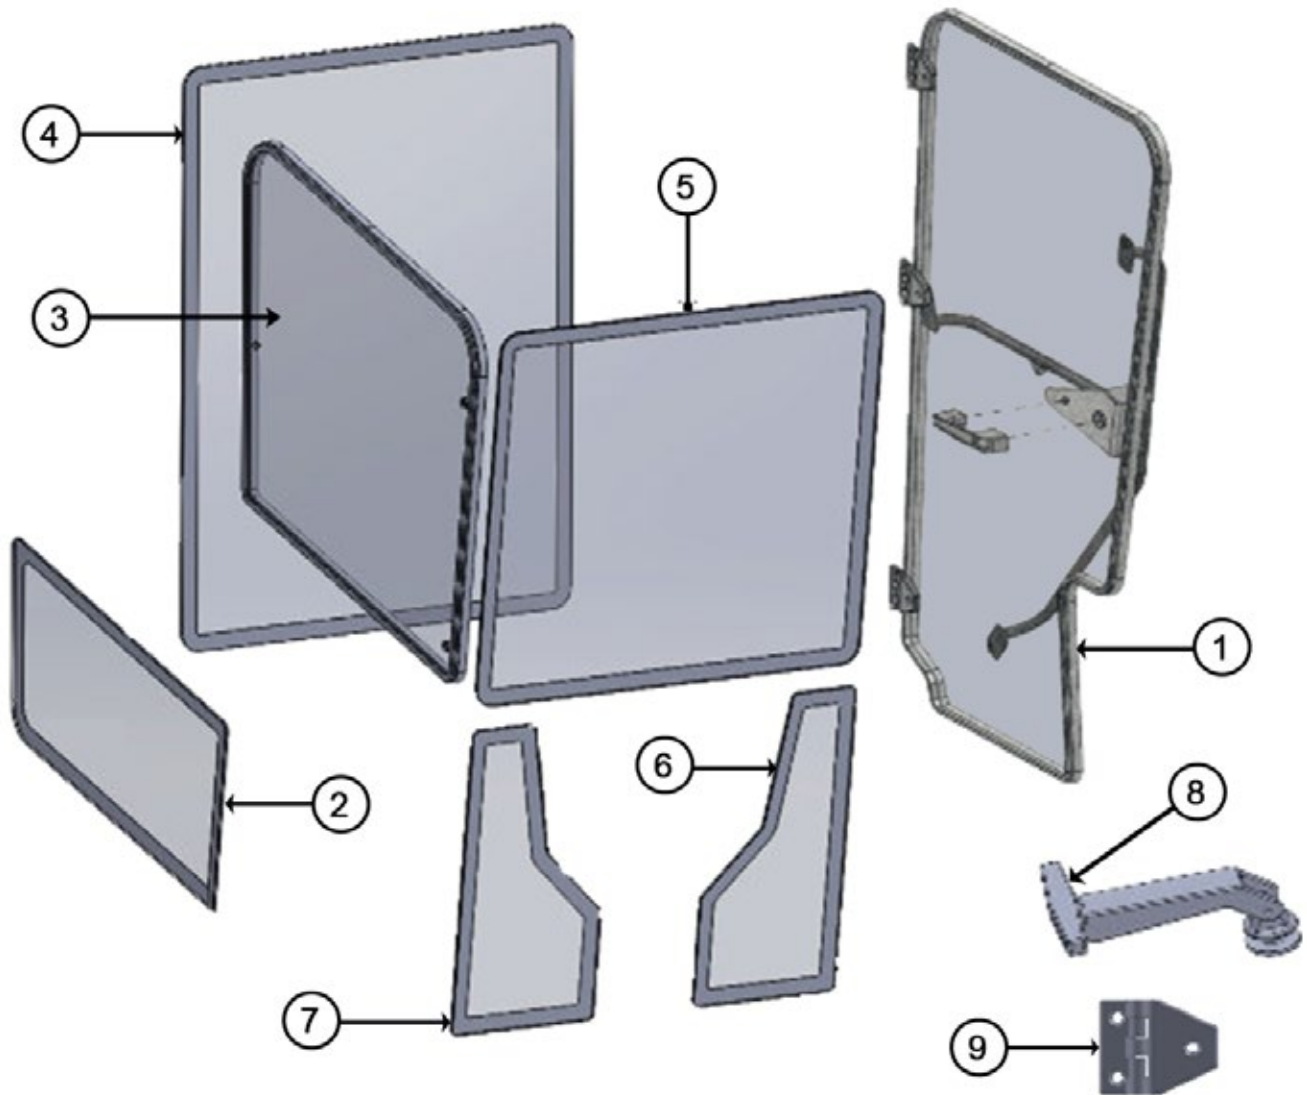

CAB UNIT- GLASS/ MOUNTING HARDWARE

BW260 Parts Catalog

ITEM #	PARTS #	QTY.	DESCRIPTION
1	390307	1	BW260 Left Hand Door Assembly
2	390513	1	Right Side Bottom Glass with A/C
3	390282	1	Window-Right Side Top Glass
4	390283	1	Rear Windshield Glass
5	390285	1	Front Windshield Glass
6	390286	1	Lower Front Glass-LH
7	390287	1	Lower Front Glass-RH
8	442251	1	Latch, Window w/ pin
9	442269	2	Hinge, w/Grommet & Bushing
N/S	377721	2	Gasket, Window Hinge

WARNING: Cancer and Reproductive Harm
www.P65Warnings.ca.gov