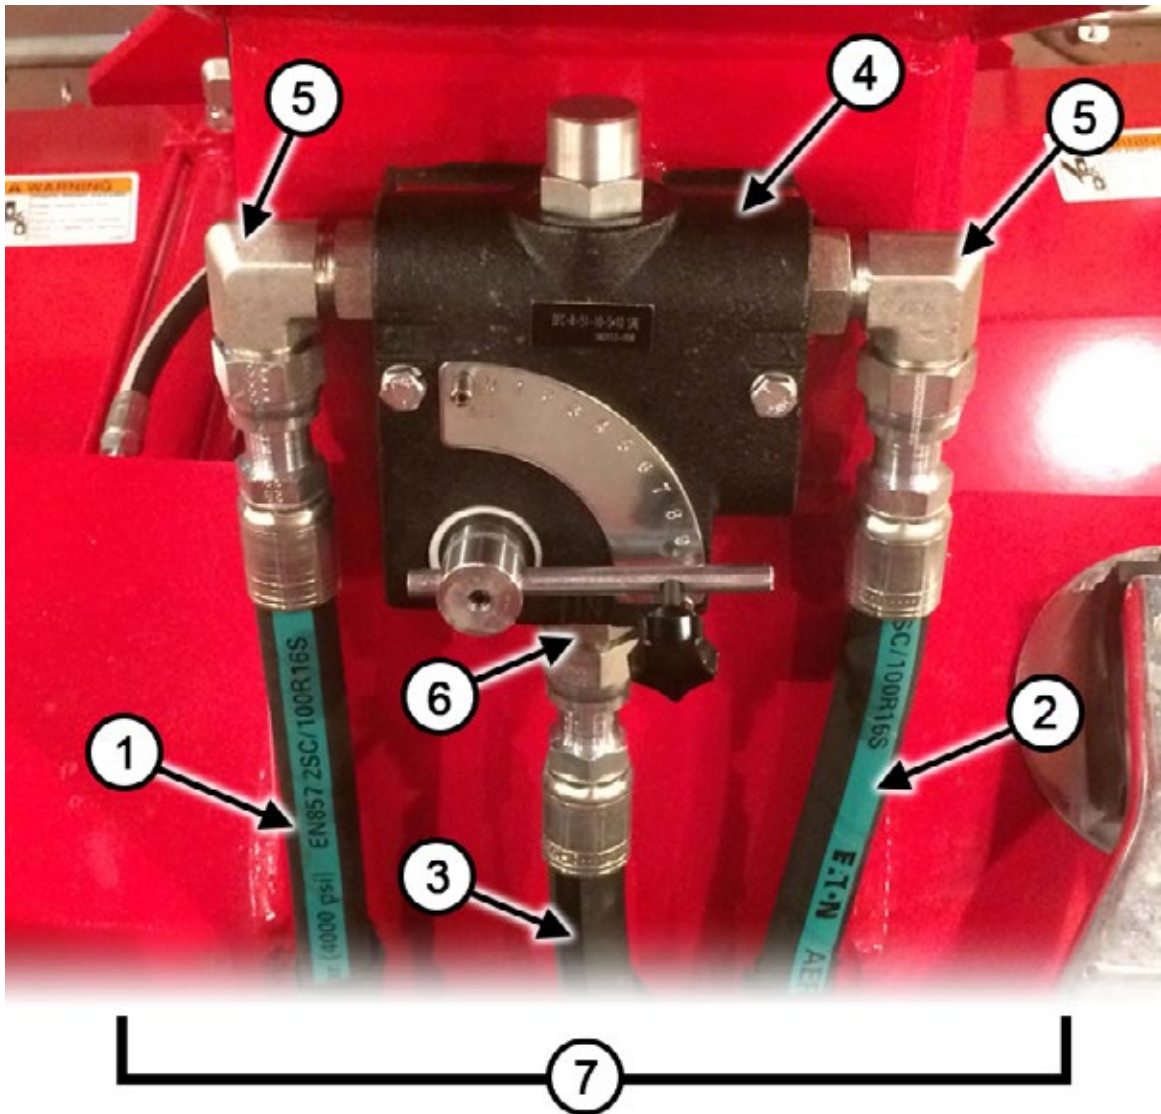

OPTIONAL EQUIPMENT- VARIABLE BROOM CONTROL

BW260 Parts Catalog

ITEM #	PARTS #	QTY.	DESCRIPTION
1	390147	1	Hose, Broom Valve Pressure
2	390149	1	Hose, Return
3	390148	1	Hose, Pressure Inlet
4	390135	1	Variable Speed Broom Valve
5	390128	2	Adapter, ORFS - O-Ring 90 X - 10
6	389827	1	Adapter
N/S	390137	1	Adapter, Tee Mounted On Hydraulic Tank
7	390140	1	Variable Broom Control Kit
N/S	390167	1	Variable Broom Speed Decal

WARNING: Cancer and Reproductive Harm
www.P65Warnings.ca.gov