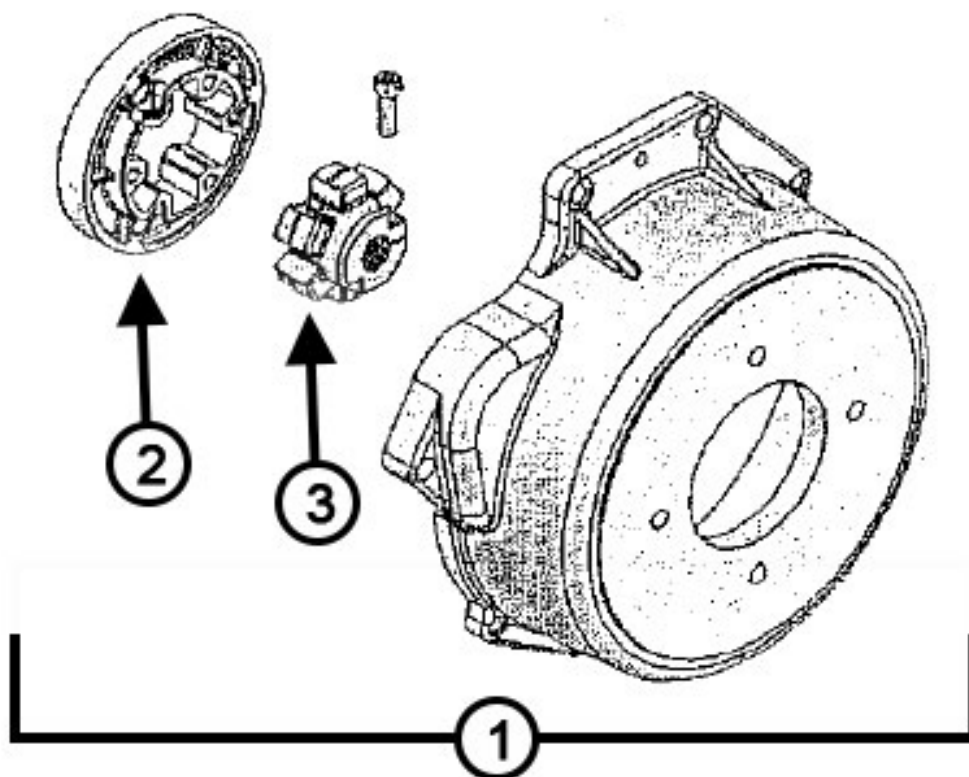

KUBOTA FLYWHEEL HOUSING & DRIVE COUPLER

BW260 Parts Catalog

ITEM #	PARTS #	QTY.	DESCRIPTION
1	389667	1	Kubota Pump Mount Kit
2	344252 F	1	Drive Plate
3	344253 F	1	Drive Hub
N/S	387911	1	Coupler for Aux. Pump/Sleeve