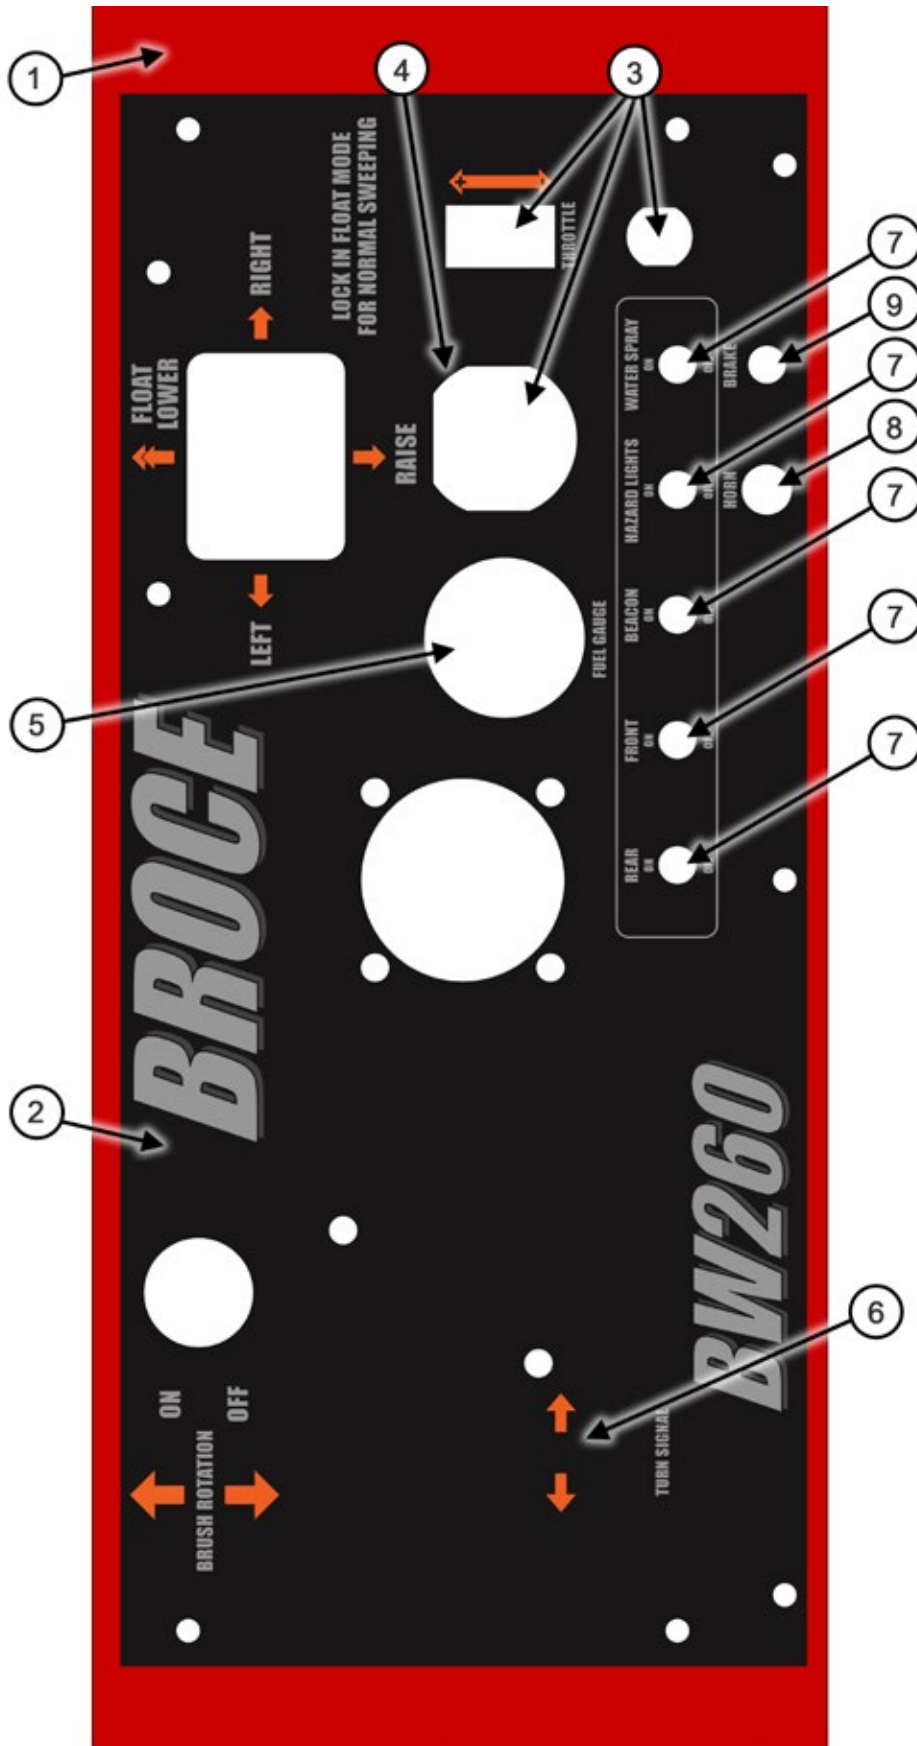

YANMAR- ELECTRICAL EQUIPMENT & PARTS FOR DASH

BW260 Parts Catalog

WARNING: Cancer and Reproductive Harm
www.P65Warnings.ca.gov