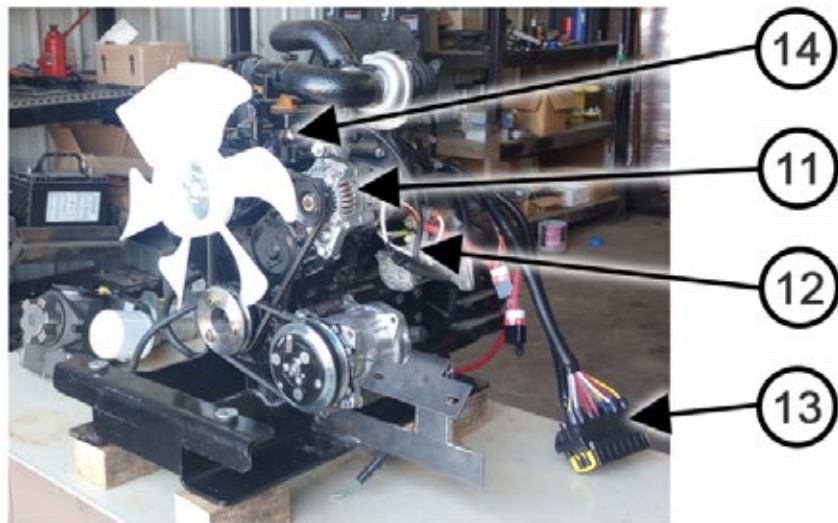

YANMAR ENGINE EXTERNAL PARTS

BW260 Parts Catalog

YANMAR ENGINE EXTERNAL PARTS (CONT.)

BW260 Parts Catalog

ITEM #	PARTS #	QTY.	DESCRIPTION
1	399100	1	Yanmar 24.7hp Engine, 3TNV80FT
2	390689	1	Cooling Fan, 6 Blade
3	390490Y	1	Fan Spacer, Yanmar
4	399307	1	Fan Blade Pulley
5	399310	1	Engine Fan Belt
6	389864	1	Cable, Negative 14"
7	387997	1	Cable, Positive 50"
NS	179564	1	Engine Ground Strap
8	389848	1	Hydrostat
9	387303	1	B&P Filter, 539047001
10	390835	1	Gear Pump
11	399312	1	Alternator, 60Amp
12	399311	1	Starter
13	399110	1	Engine Wire Harness
N/S	399110-J	1	Jumper Harness
N/S	399303	2	Relay, CA C Type
14	399306	1	Coolant Temp Sensor
15	399305	1	Oil Pressure Switch
16	399308	1	Engine Oil Filter
17	399309	1	InLine Fuel Filter
18	399314	1	Rack Relay

WARNING: Cancer and Reproductive Harm
www.P65Warnings.ca.gov