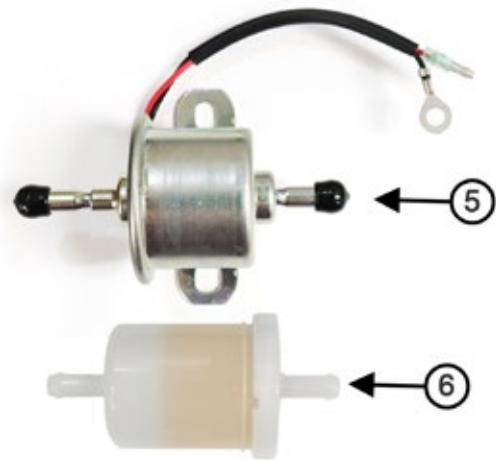

ENGINE MOUNT RELATED PARTS

BW260 Parts Catalog

ITEM #	PARTS #	QTY.	DESCRIPTION
8	390477	1	Top Radiator Support (Kubota)
10	390481	1	Engine Mount Left (Cab Unit Only)
11a	390480	1	Engine Mount Assembly (Kubota Engine)
11b	399480	1	Engine Mount Assembly (Yanmar Engine)
12	390487	1	Tension Arm Mount Bushing (Cab Unit Only)
13	390486	1	Tension Arm – All Thread (Cab Unit Only)
14	31948	3	3/8" – 24 Nut (Cab Unit Only)
15	31930	1	Clevis with Pin and Nut (Cab Unit Only)
16	389781	4	Isolator for Engine Mount (Cab Unit Only)

 **WARNING:** Cancer and Reproductive Harm
www.P65Warnings.ca.gov

YANMAR ENGINE- AIR & FUEL RELATED PARTS

BW260 Parts Catalog

ITEM #	PARTS #	QTY.	DESCRIPTION
1	399111	1	Air Cleaner Assembly
2	399112	1	Primary Air Filter
3	399113	1	Safety Air Filter
4	399143	1	Air Cleaner Mounting Band
5	399116	1	Intake Air Hose
6	399300	1	Fuel Filter Assembly
7	399301	1	Fuel Pump
8	399302	1	Fuel Separator
9	389779	1	Pre Cleaner
10	389679	1	Air Inlet Tube
11	439182	1	Fuel Cap
12	389855	1	Fuel Sender

 **WARNING:** Cancer and Reproductive Harm
www.P65Warnings.ca.gov

KUBOTA AIR & FUEL RELATED PARTS

KUBOTA AIR & FUEL RELATED PARTS (CONT.)

BW260 Parts Catalog

ITEM #	PARTS #	QTY.	DESCRIPTION
1	390174	1	Safety Air Filter
2	390171	1	Primary Air Filter
3	389780	1	Air Cleaner Assembly, Housing with Filters
4	390381	1	Air Cleaner Cap
5	390210	1	Fuel Pump
6	390160	1	In Line Fuel Filter
7	447673	1	Fuel Solenoid
8	389855	1	Fuel Sender
9	31864	1	Fuel Gasket
10	389388	1	Fuel Solenoid Two Wire plug
11	439182	1	Fuel Cap
12	390557	1	Fuel Filter Housing
13	390154	1	Fuel Filter
14	389943	1	Fuel Filter Mount
15	389779	1	Pre Cleaner
16	389679	1	Air Inlet Tube