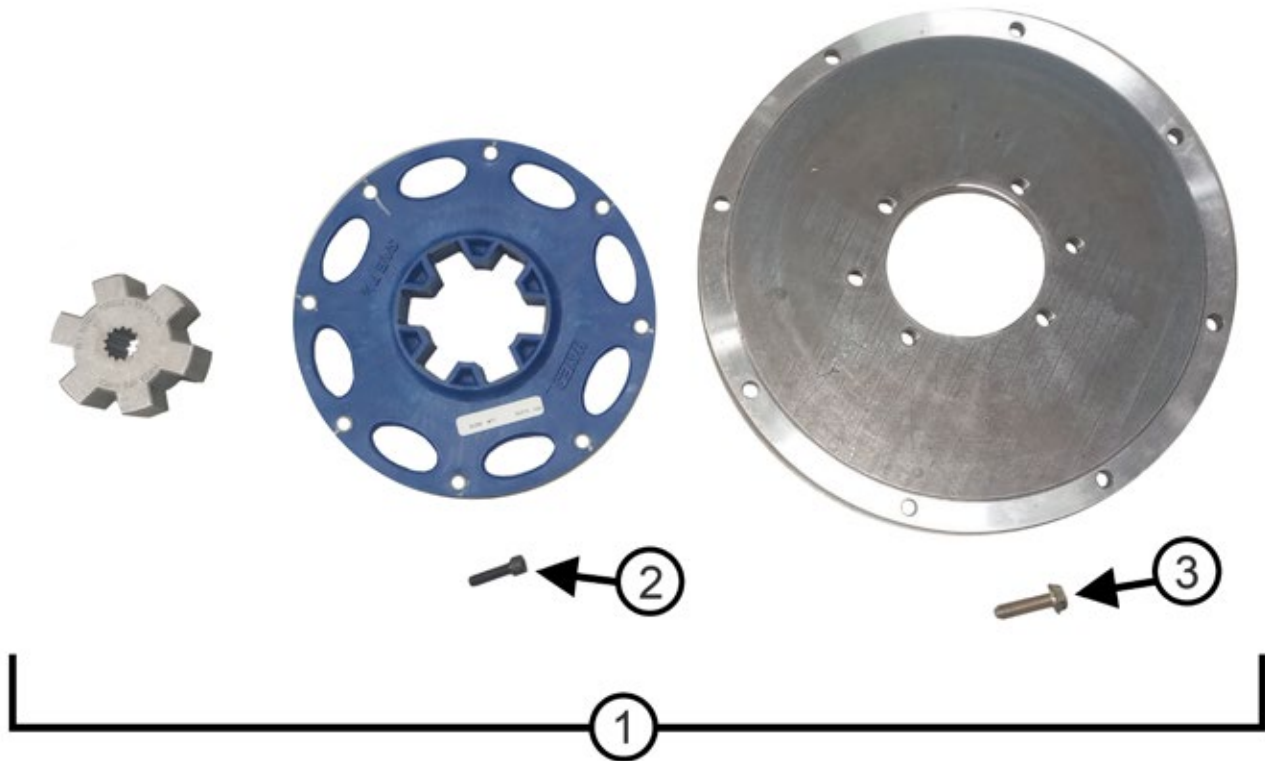

YANMAR ENGINE RELATED PARTS

BW260 Parts Catalog

ITEM #	PARTS #	QTY.	DESCRIPTION
1	399102	1	Yanmar Pump Mount/Drive Kit
2	404673	8	M8 x 1.25 x 30mm Fastener
3	392582	8	M10 x 1.5 x 35mm Fastener
N/S	409813		Loctite As Required

WARNING: Cancer and Reproductive Harm
www.P65Warnings.ca.gov