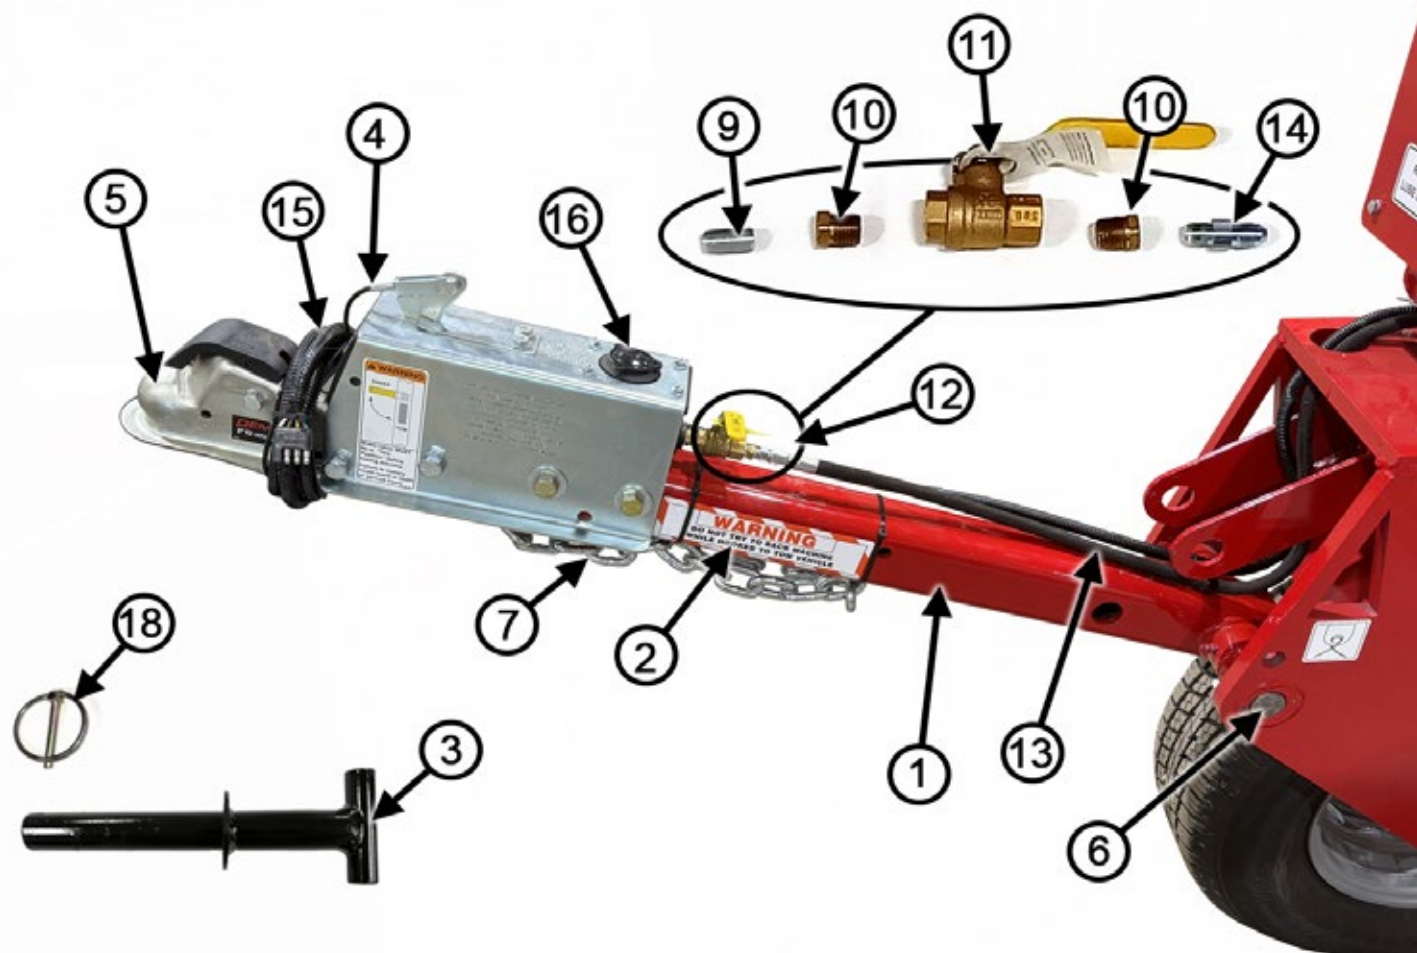

TOW BAR

BW260 Parts Catalog

ITEM #	PARTS #	QTY.	DESCRIPTION
1	390081	1	Tow Bar Extended
2	311093W	1	Tow Bar Decal- Warning Don't Exceed 45 mph
3	390011	1	Tow Pin
4	390083	1	Cable 28"
5	389720	1	Brake Actuator 2" Ball
6	389971	1	Tow Bar Pin (Large Chrome Pin)
7	390215	1	Chain Tow Hitch
9	389814	1	1/8" Nipple
10	306414	2	Brass Bushing
11	389805	1	1/4" Brass Ball Valve
12	389742	1	Isolator
13	390244	1	Brake Hose Assembly
-	389772	1	Brake Hose - 1/4"
-	389752	1	Hose End for Brake
-	389847	1	Hose End - 1/8 MPT to 1/4"
14	82412	1	1/8" NPT Adapter
15	389869	1	Tow Wire Harness
16	390074	1	Master Cylinder Cap
18	390015	1	Lynch Pin

WARNING: Cancer and Reproductive Harm
www.P65Warnings.ca.gov