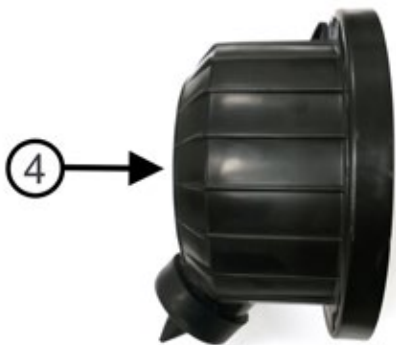

KUBOTA AIR & FUEL RELATED PARTS