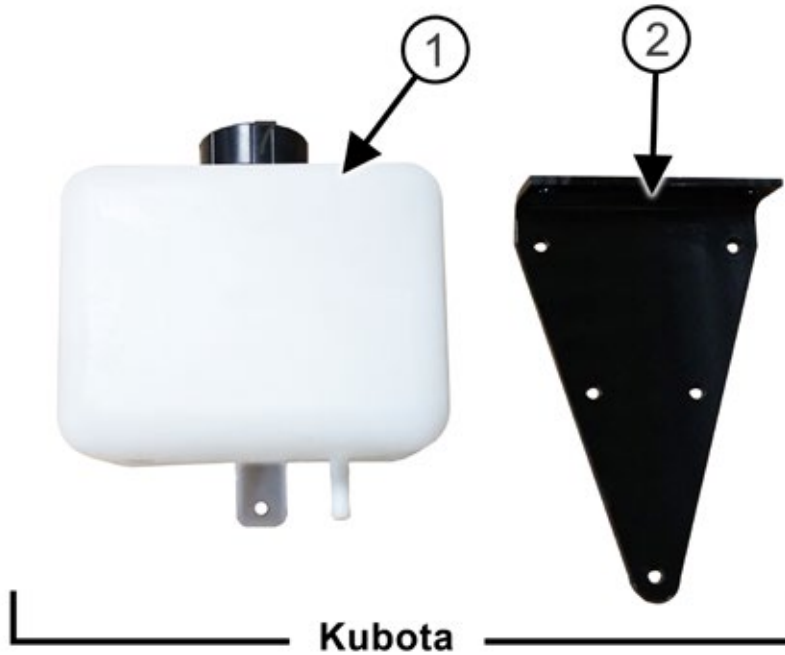

RADIATOR RELATED PARTS

BW260 Parts Catalog

ITEM #	PARTS #	QTY.	DESCRIPTION
1	389874	1	Radiator Overflow Tank
2	390016	1	Radiator Overflow Tank Bracket