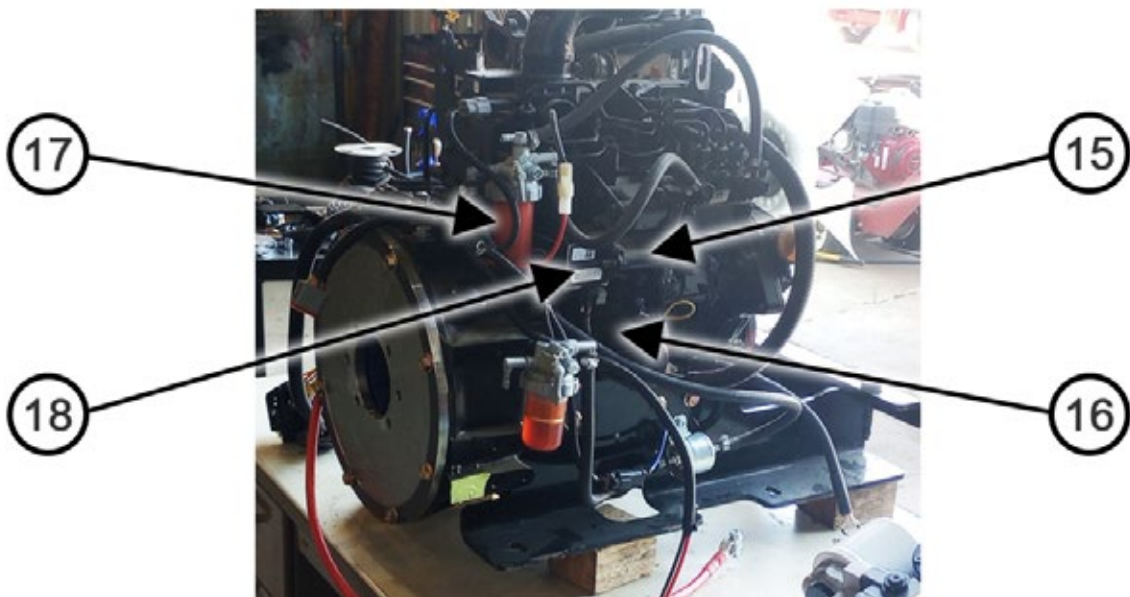

YANMAR ENGINE EXTERNAL PARTS

BW260 Parts Catalog

YANMAR ENGINE EXTERNAL PARTS (CONT.)

BW260 Parts Catalog

ITEM #	PARTS #	QTY.	DESCRIPTION
1	399100	1	Yanmar 24.7hp Engine, 3TNV80FT
2	390689	1	Cooling Fan, 6 Blade
3	390490Y	1	Fan Spacer, Yanmar
4	399307	1	Fan Blade Pulley
5	399310	1	Engine Fan Belt
6	389864	1	Cable, Negative 14"
7	387997	1	Cable, Positive 50"
NS	179564	1	Engine Ground Strap
8	389848	1	Hydrostat
9	387303	1	B&P Filter, 539047001
10	390835	1	Gear Pump
11	399312	1	Alternator, 60Amp
12	399311	1	Starter
13	399110	1	Engine Wire Harness
N/S	399110-J	1	Jumper Harness
N/S	399303	2	Relay, CA C Type
14	399306	1	Coolant Temp Sensor
15	399305	1	Oil Pressure Switch
16	399308	1	Engine Oil Filter
17	399309	1	InLine Fuel Filter
18	399314	1	Rack Relay

WARNING: Cancer and Reproductive Harm
www.P65Warnings.ca.gov