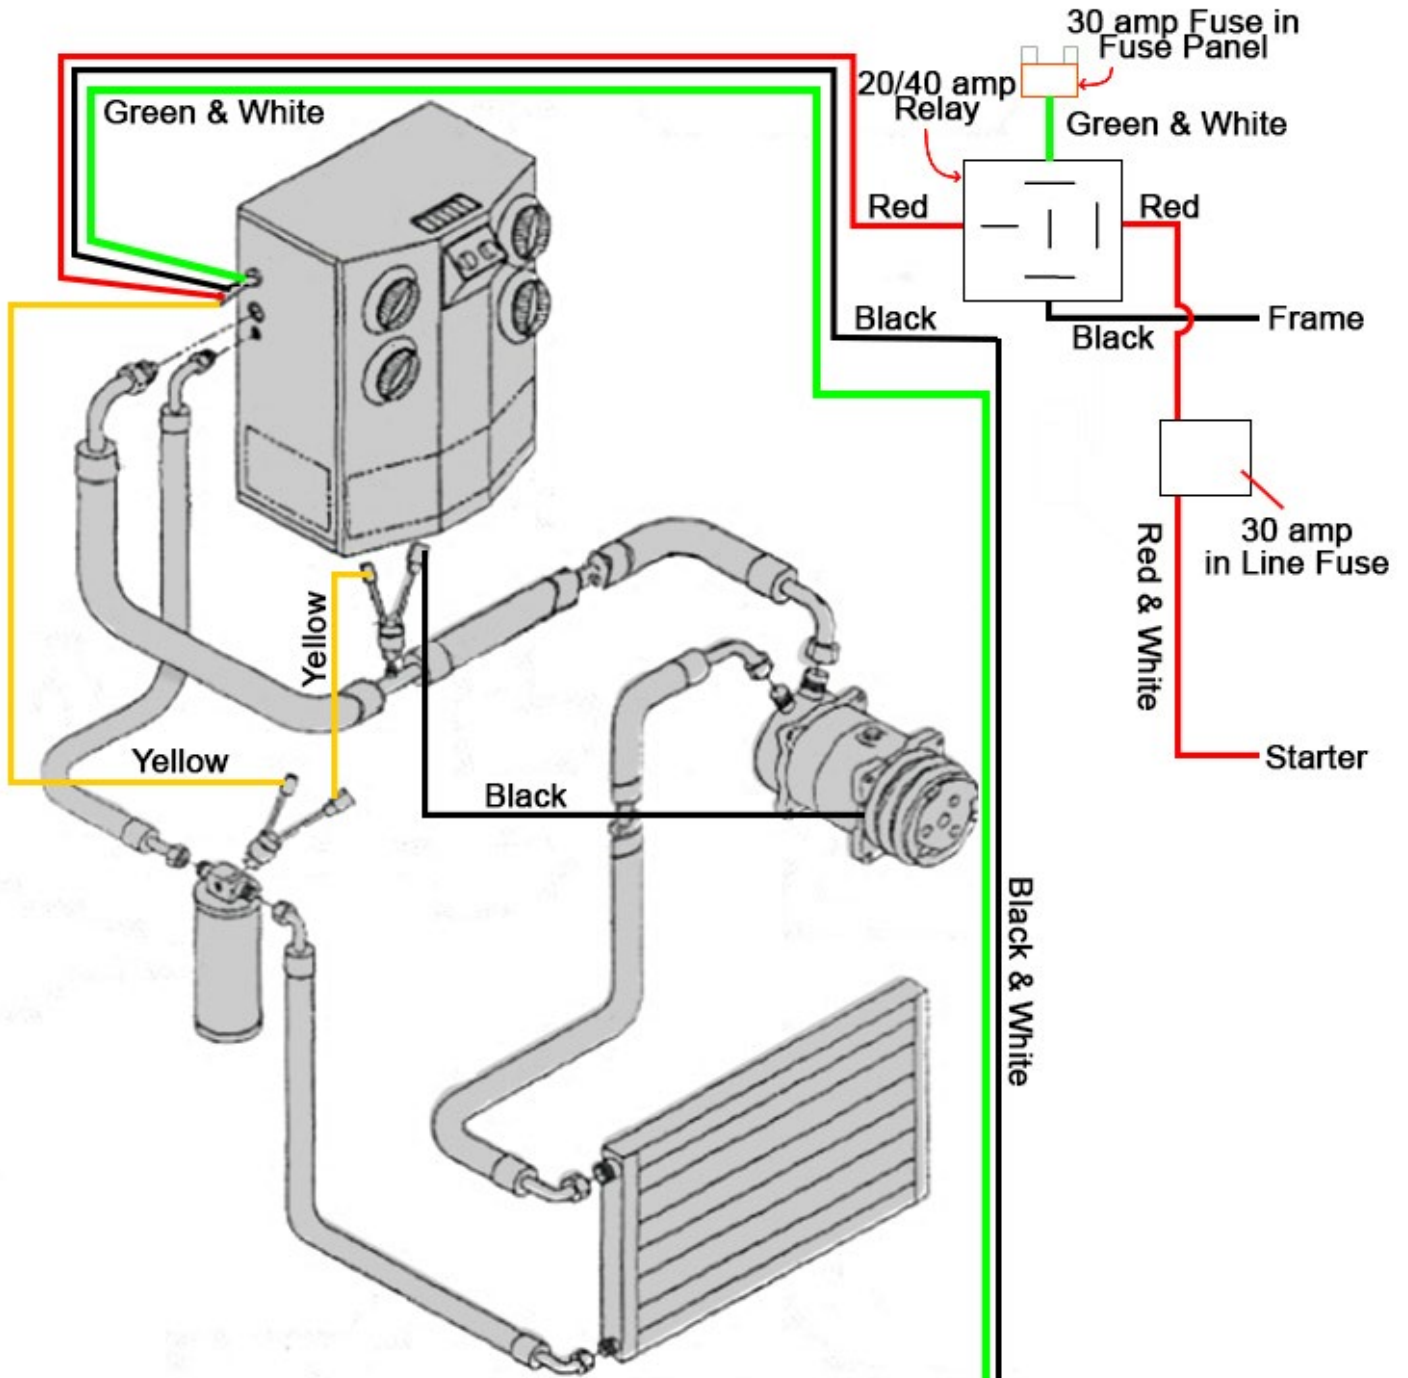

CAB UNIT- A/C ELECTRICAL DIAGRAM