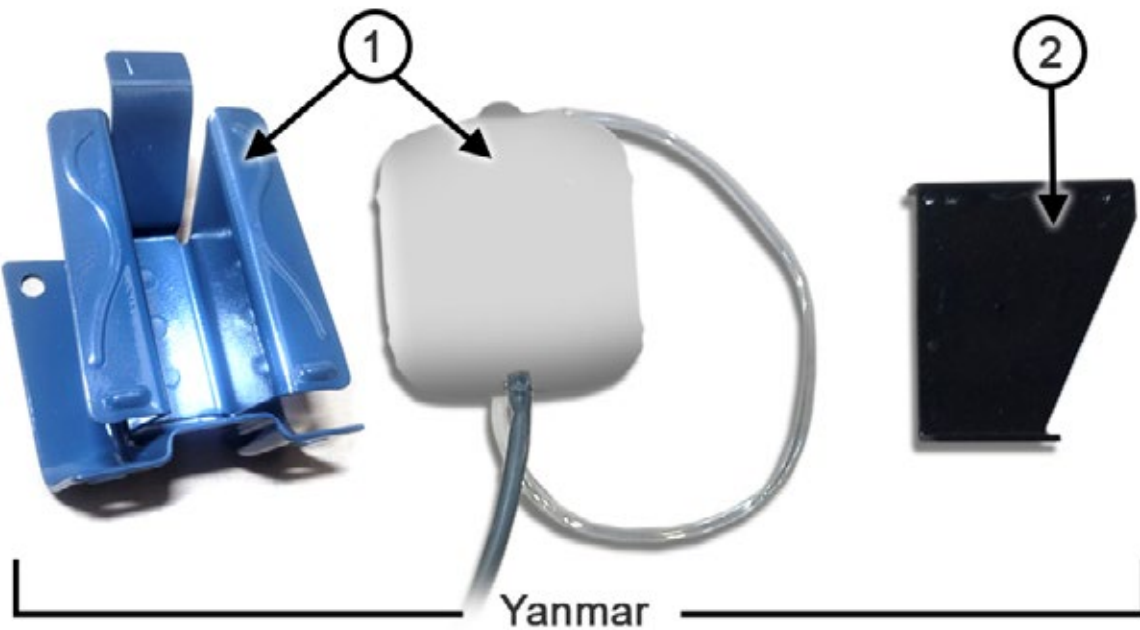

ITEM #	PARTS #	QTY.	DESCRIPTION
1	399103	1	Radiator Overflow Tank
2	399016	1	Radiator Overflow Tank Bracket