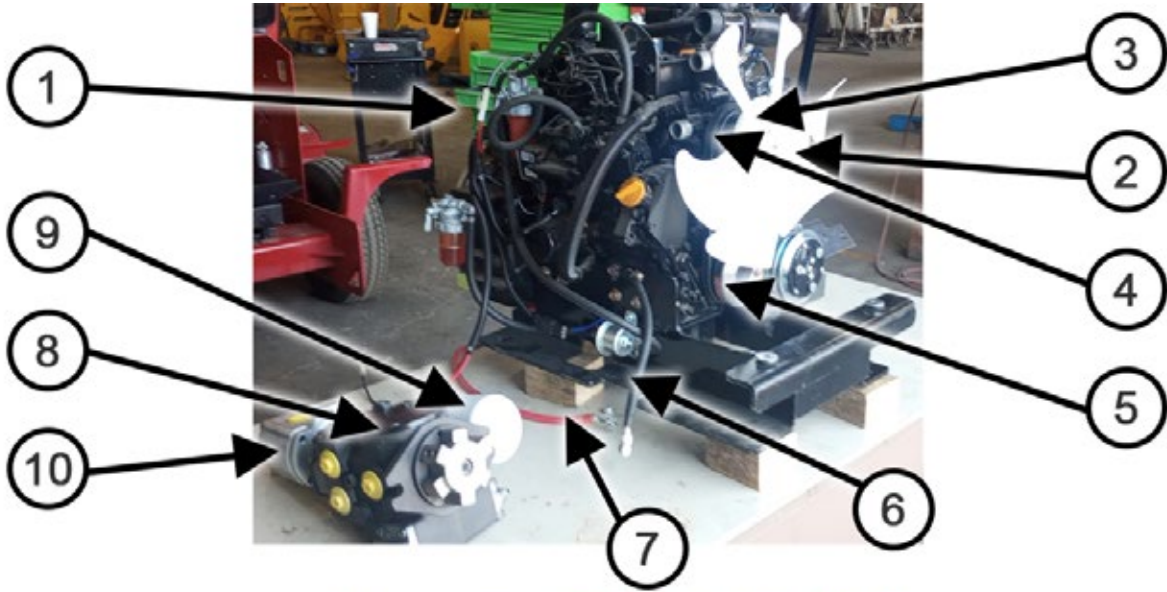

YANMAR ENGINE EXTERNAL PARTS

BW260 Parts Catalog

YANMAR ENGINE EXTERNAL PARTS (CONT.)

BW260 Parts Catalog

ITEM #	PARTS #	QTY.	DESCRIPTION
1	399100	1	Yanmar 24.7hp Engine, 3TNV80FT
2	390689	1	Cooling Fan, 6 Blade
3	390490Y	1	Fan Spacer, Yanmar
4	399307	1	Fan Blade Pulley
5	399310	1	Engine Fan Belt
6	389864	1	Cable, Negative 14"
7	387997	1	Cable, Positive 50"
NS	179564	1	Engine Ground Strap
8	389848	1	Hydrostat
9	387303	1	B&P Filter, 539047001
10	390835	1	Gear Pump
11	399312	1	Alternator, 60Amp
12	399311	1	Starter
13	399110	1	Engine Wire Harness
N/S	399110-J	1	Jumper Harness
N/S	399303	2	Relay, CA C Type
14	399306	1	Coolant Temp Sensor
15	399305	1	Oil Pressure Switch
16	399308	1	Engine Oil Filter
17	399309	1	InLine Fuel Filter
18	399314	1	Rack Relay

WARNING: Cancer and Reproductive Harm
www.P65Warnings.ca.gov