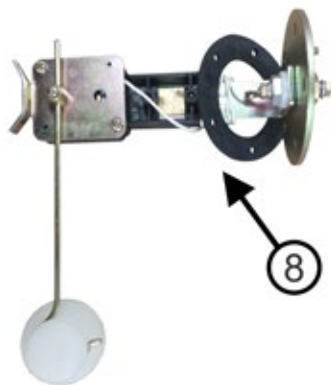

KUBOTA AIR & FUEL RELATED PARTS