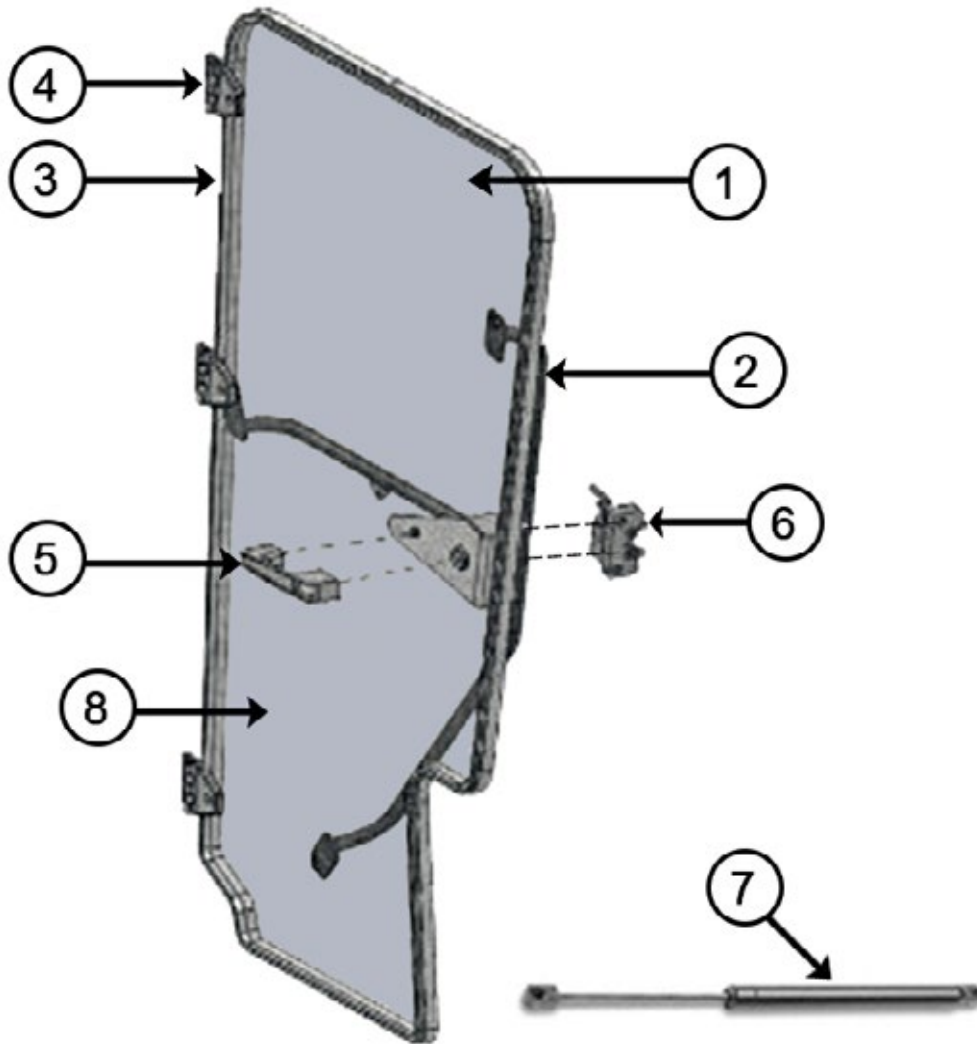

CAB UNIT- LEFT HAND DOOR ASSEMBLY

BW260 Parts Catalog

ITEM #	PARTS #	QTY.	DESCRIPTION
1	390307	1	BW260 Left Hand Door Assembly
2	390357	1	Door Handle Frame Only
3	448522	16 ft	Door Trim Seal
4	442269	3	Hinge w/ Grommet and Bushing
5	446138	1	Handle
6	446120	1	Door Latch
7	444546	1	Door Air Shock
8	390284	1	Door Glass Only
N/S	390710	1	Safety Cable

WARNING: Cancer and Reproductive Harm
www.P65Warnings.ca.gov