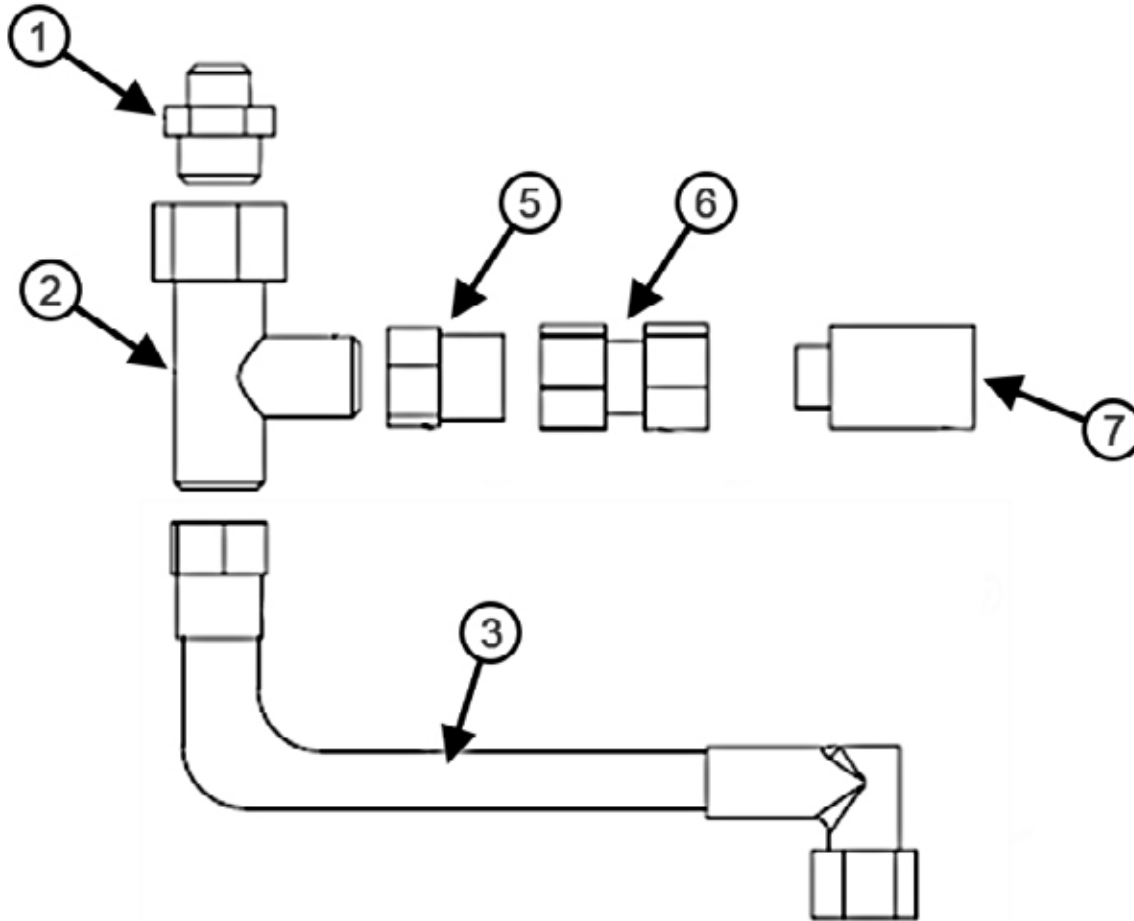

HUB WARNING KIT

BW260 Parts Catalog

-ITEM #	PARTS #	QTY.	DESCRIPTION
N/S	390110	1	Hub Warning Kit Assembly
1	46938	1	Adapter
2	93203	1	Adapter, Tee
3	390450	1	Hub Warning System Hose
5	390120	1	Adapter, Coupler
6	390113	1	Adapter, Coupler
7	475889	1	Switch, Pressure - 12V
-	390180	1	Flasher Harness- Tow Warning System
-	390183	1	Relay Harness- Tow Warning System
-	476937	1	Horn Kit with L Bracket
-	390111	1	Amber Marker Light
-	389768	1	Tail Light Flasher- LED
-	389924	1	Dash Top Drilling Instructions
-	390326	1	Decal- Rear Hub Warning
N/S	389810	1	Nipple off Female chuck
N/S	389807	1	Tee Adapter off Pump
N/S	390229	1	Buckhead Fitting
N/S	389806	1	Plug- 3/4 NPT Polypropylene
N/S	390108	1	Hub Disengage Flasher Harness

WARNING: Cancer and Reproductive Harm
www.P65Warnings.ca.gov