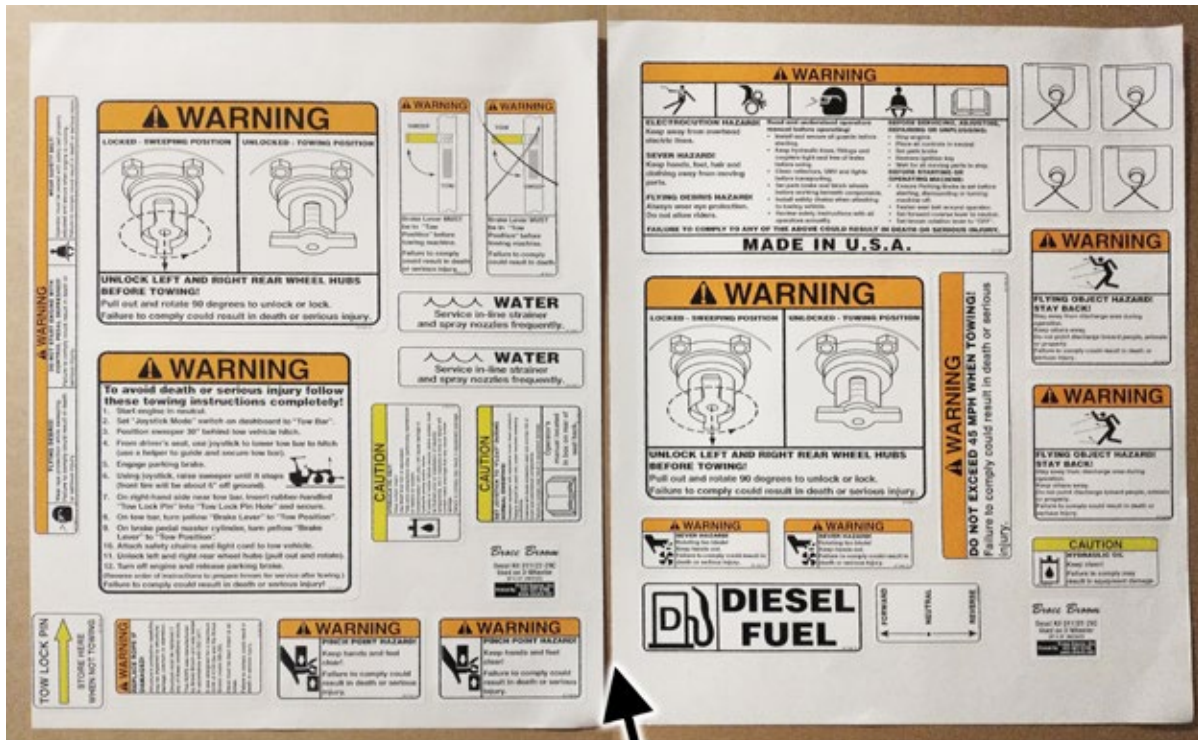

DECALS (CONT.)

1