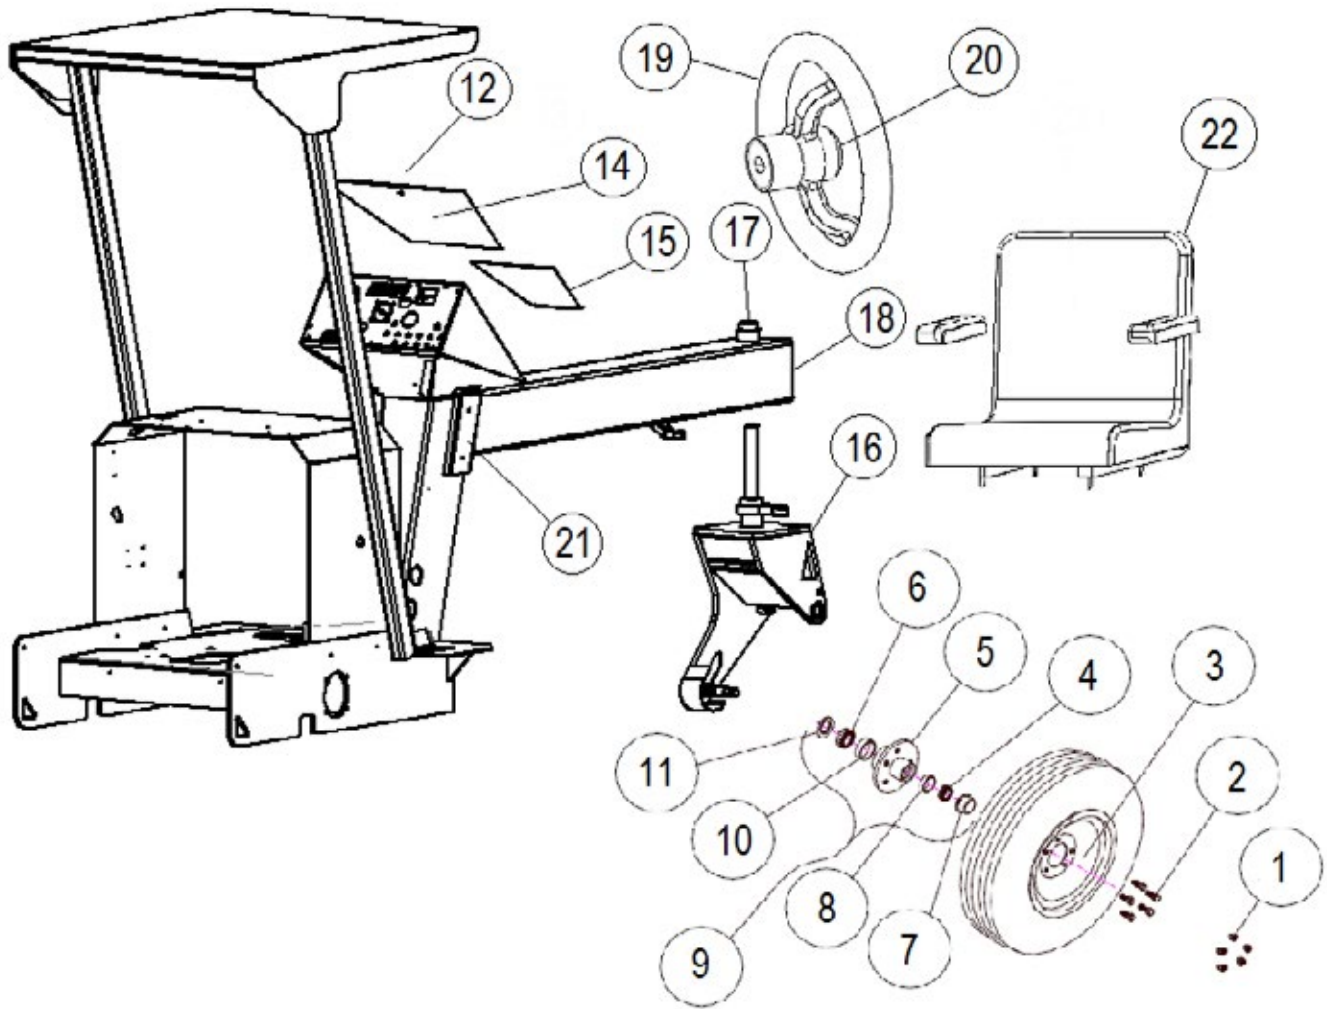

FRAME AND ASSOCIATED PARTS

BW260 Parts Catalog

FRAME AND ASSOCIATED PARTS (CONT.)

BW260 Parts Catalog

ITEM #	PARTS #	QTY.	DESCRIPTION
1	390209	10	Lug, Nuts Rear Wheel
2	387945	5	Studs, Front Wheel
3	389725	1	Front Tire & Wheel
4	390206	1	Cone, Outer Front Hub
5	93149	1	Hub, Front Wheel
6	390203	1	Cone, Inner Front Hub
7	390198	1	Cap, Front Hub
8	471391	1	Cup, Outer Front Hub
9	389726	1	Hub, Assembly Parts 4 Thru 11
10	390200	1	Cup, Inner Front Hub
11	390151	1	Seal, Front Wheel Hub
12	390813	1	Dash Latch
14	389850	1	Dash Top Cover
15	389849	1	Dash Top
N/S	389979-1	1	Dash Hinge
16	390012	1	Steering Spindle Assembly with Ears
17	389733	1	Dust Cap Rubber
18	389929	1	Front Plate Cover
19	389730	1	Steering Wheel
20	304093	1	Steering Wheel Cap
N/S	390300	1	Steering Column Insulation Sleeve Assembly (Cab Only)
21	389950	1	Hose Cover
22	BS-1050W	1	Seat
N/S	389859	1	Manual Holder
N/S	439182	1	Diesel Fuel Cap- Non Locking Cap
N/S	439182	1	Hydraulic Cap- Non Locking Cap
N/S	389728	1	Seat Belt
N/S	390014A	1	Floor Mat
N/S	390321A	1	Floor Mat Cab Unit