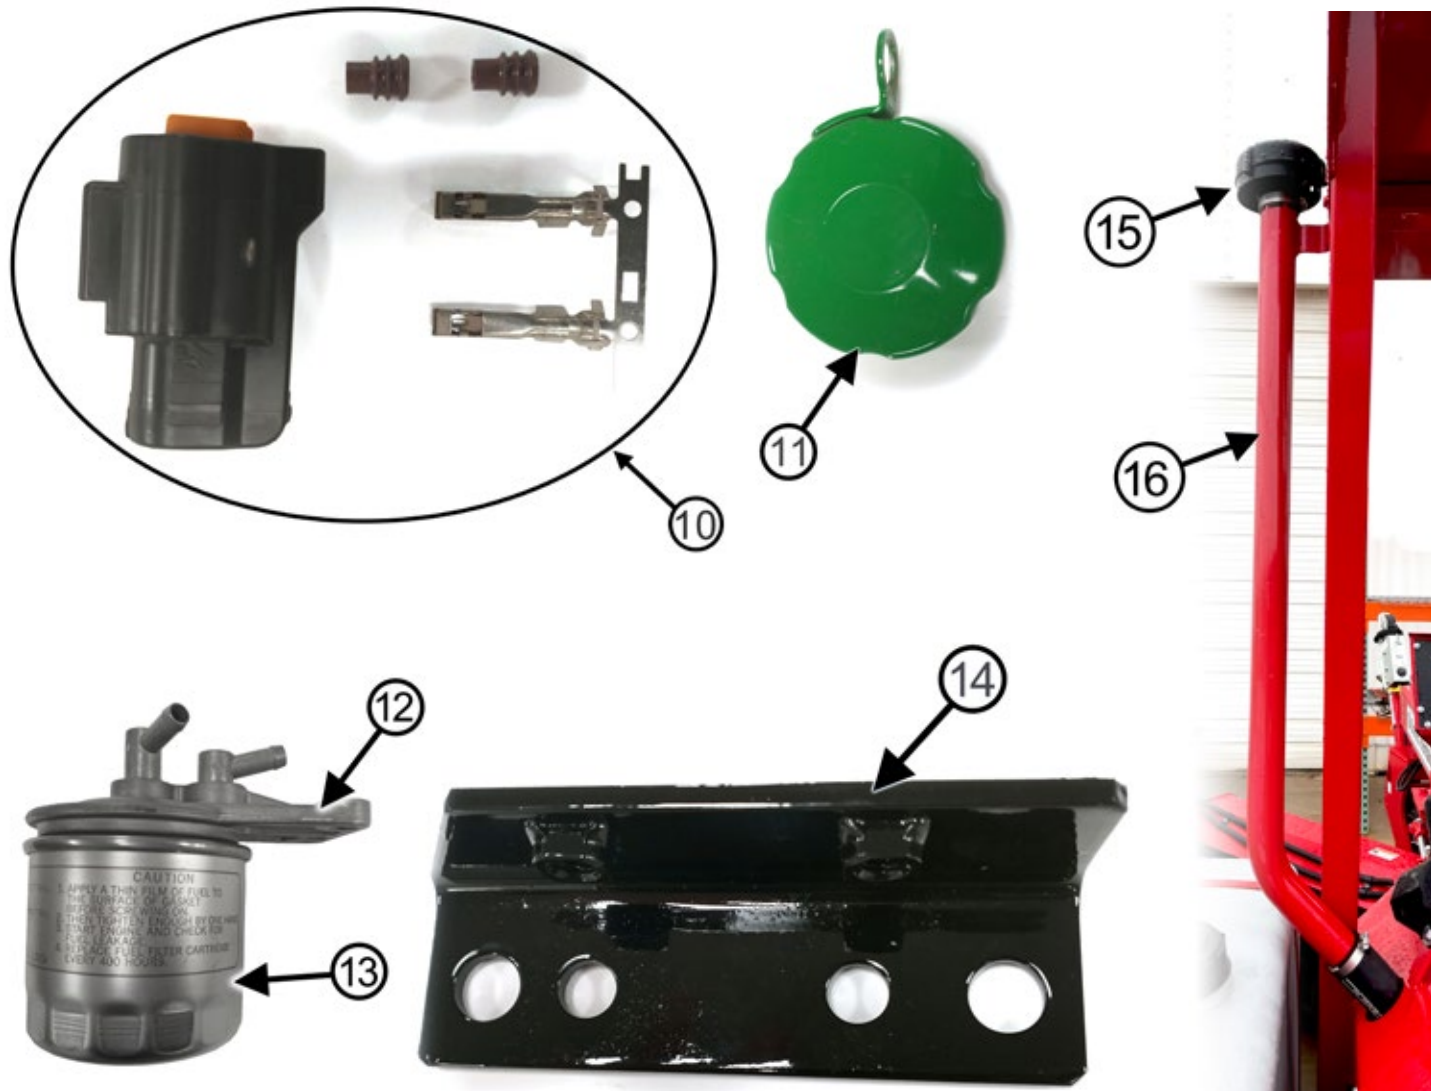

KUBOTA AIR & FUEL RELATED PARTS (CONT.)

BW260 Parts Catalog

ITEM #	PARTS #	QTY.	DESCRIPTION
1	390174	1	Safety Air Filter
2	390171	1	Primary Air Filter
3	389780	1	Air Cleaner Assembly, Housing with Filters
4	390381	1	Air Cleaner Cap
5	390210	1	Fuel Pump
6	390160	1	In Line Fuel Filter
7	447673	1	Fuel Solenoid
8	389855	1	Fuel Sender
9	31864	1	Fuel Gasket
10	389388	1	Fuel Solenoid Two Wire plug
11	439182	1	Fuel Cap
12	390557	1	Fuel Filter Housing
13	390154	1	Fuel Filter
14	389943	1	Fuel Filter Mount
15	389779	1	Pre Cleaner
16	389679	1	Air Inlet Tube

WARNING: Cancer and Reproductive Harm
www.P65Warnings.ca.gov