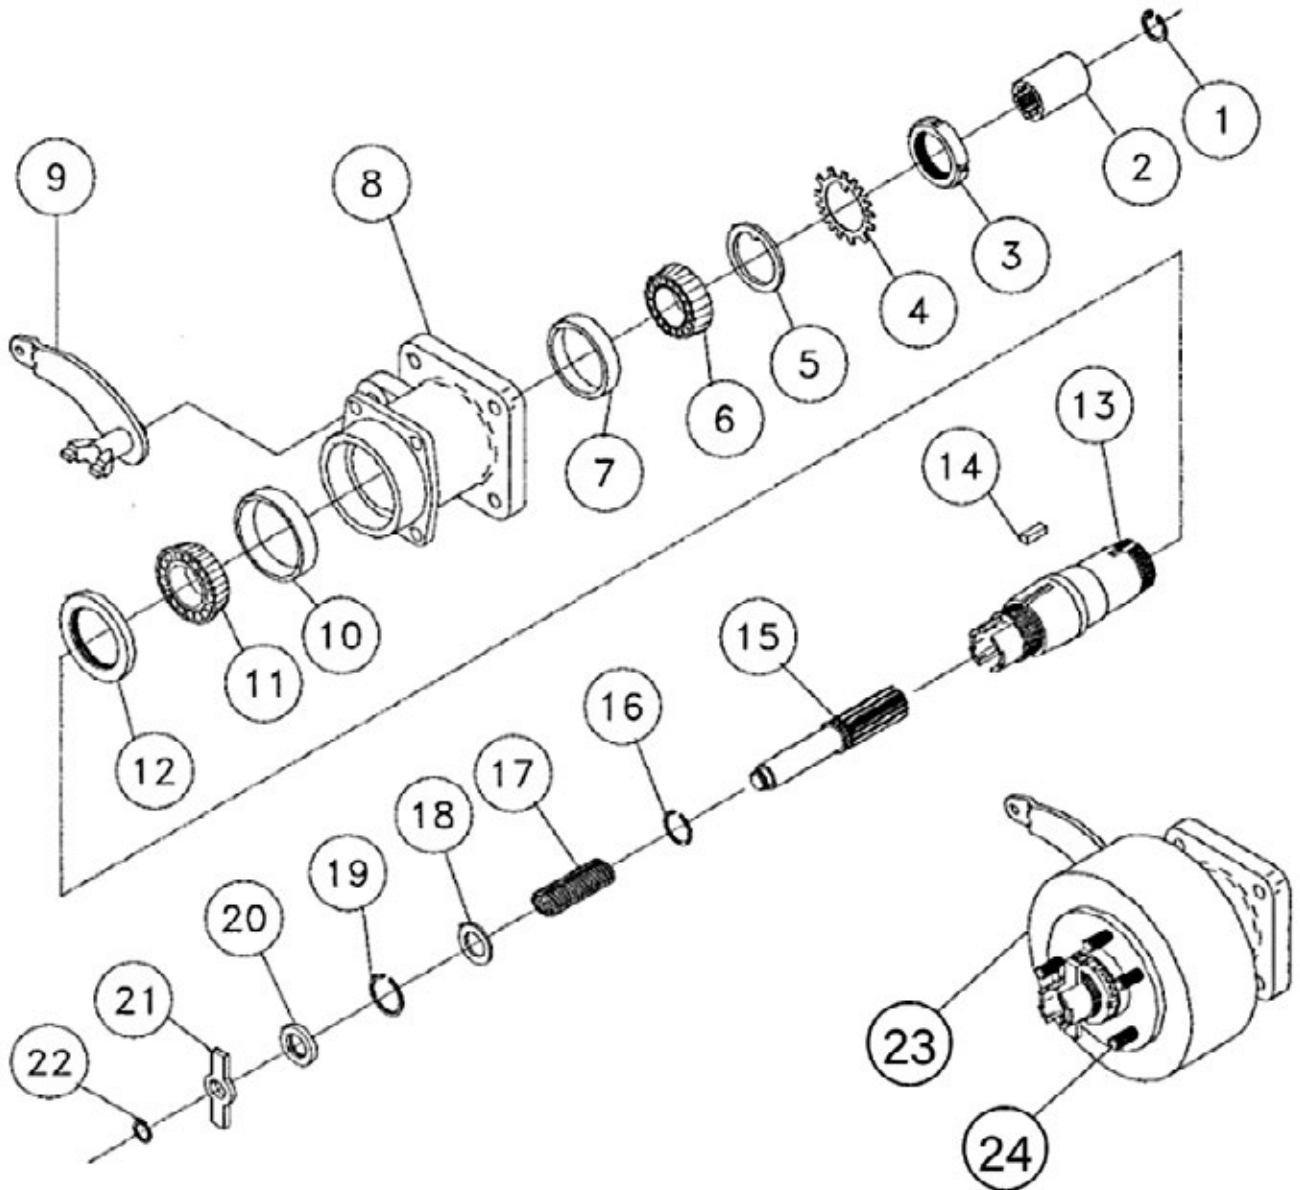

DRIVE HUB COMPONENTS

BW260 Parts Catalog

WARNING: Cancer and Reproductive Harm
www.P65Warnings.ca.gov

DRIVE HUB COMPONENTS (CONT.)

BW260 Parts Catalog

ITEM #	PARTS #	QTY.	DESCRIPTION
1	387893	1	Snap Ring
2	387913	1	Coupler Sleeve
3	387932	1	Spanner Nut
4	387926	1	Lock Washer
5	387901	1	Tongued Washer
6	387898	1	Bearing Cone, Inner
7	387902	1	Bearing Cup, Inner
8	390497	1	Drive Hub Housing
9	389990	1	Brake Lever
10	387906	1	Brake Cup, Outer
11	387940	1	Bearing Cone, Outer
12	387934	1	Seal
13	387928	1	Spindle
14	387937	1	Key
15	387942	1	Shaft
16	387933	1	Snap Ring
17	387939	1	Spring
18	387943	1	Washer
19	387936	1	Snap Ring
20	387941	1	Seal
21	387944	1	Handle
22	387930	1	Snap Ring
23	389710	1	Wheel Disconnect Assembly with Brake
24	387945	5	Wheel Bolt

WARNING: Cancer
and Reproductive Harm
www.P65Warnings.ca.gov