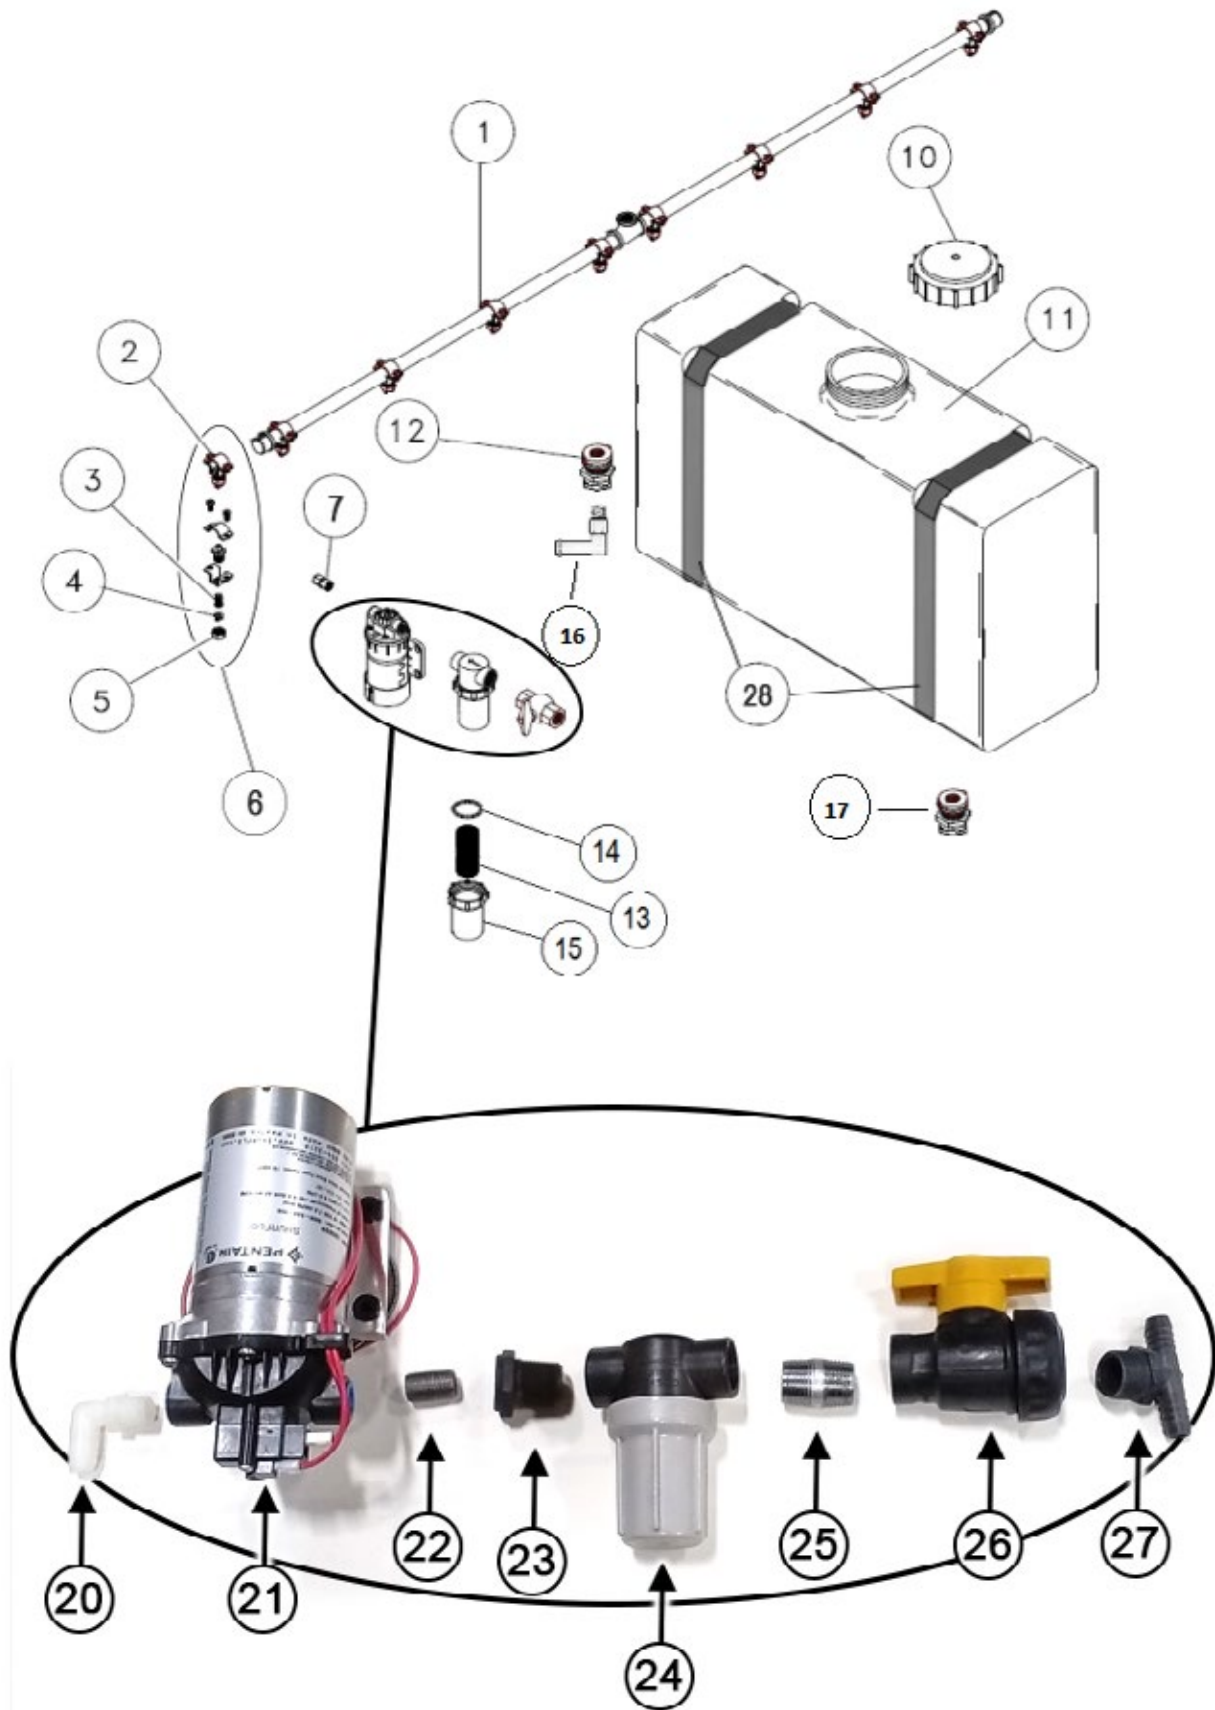

SPRINKLER SYSTEM

BW260 Parts Catalog

WARNING: Cancer and Reproductive Harm
www.P65Warnings.ca.gov

SPRINKLER SYSTEM (CONT.)

ITEM #	PARTS #	QTY.	DESCRIPTION
1	390442	1	8' Spray Bar Complete with Spray Nozzles
N/S	390441	1	8' Spray Bar ONLY without spray nozzels
N/S	390617	1	6' Spray Bar Complete with Spray Nozzles (Optional)
2	389803	8	Spray Nozzle Assy. Clamp and Body Only
3	389804	8	Nozzle Screen
4	389801	8	Spray Tip
5	389800	8	Spray Cap
6	390443	8	Spray Nozzle Assy. Includes Items 2, 3, 4, and 5
7	389808	1	Back Flow Check Valve
10	389989	2	Filler Cap 6" Plastic
11	389947	2	Water Tank (complete) Poly
12	389813	2	Tank Adapter
13	390190	1	Strainer O-Ring
14	390187	1	Strainer
15	390193	1	Strainer Cap
16	389799	2	3/8 NPT Barbed 90 Deg
17	389806	2	3/4 NPT Plug
20	389818	2	3/8 NPT Barbed 90 Deg
21	390047	1	Water Pump
22	389811	1	3/8" NPT x Close Galvanized Nipple
23	389813	2	Tank Adapter
24	389802	1	Inline Strainer (complete) Plastic
25	389812	1	3/4" NPT x 1-1/2" Galvanized Nipple
26	389809	1	Ball Valve 3/4 (plastic)
27	389807	1	3/4" NPT x 1/2" Barb Tee
28	850160W	2	Water Tank Hold Down Strap
N/S	389799	2	3/4" NPT x 1/2" Barb, 90 Degree Fitting
N/S	390229	2	Water Tank Bulkhead
N/S	389810	2	1/2" NPT x 1/2" Barb Straight Fitting
N/S	83782	13 ft	Water Hose
N/S	389873	2	Spray Bar U-Bolts