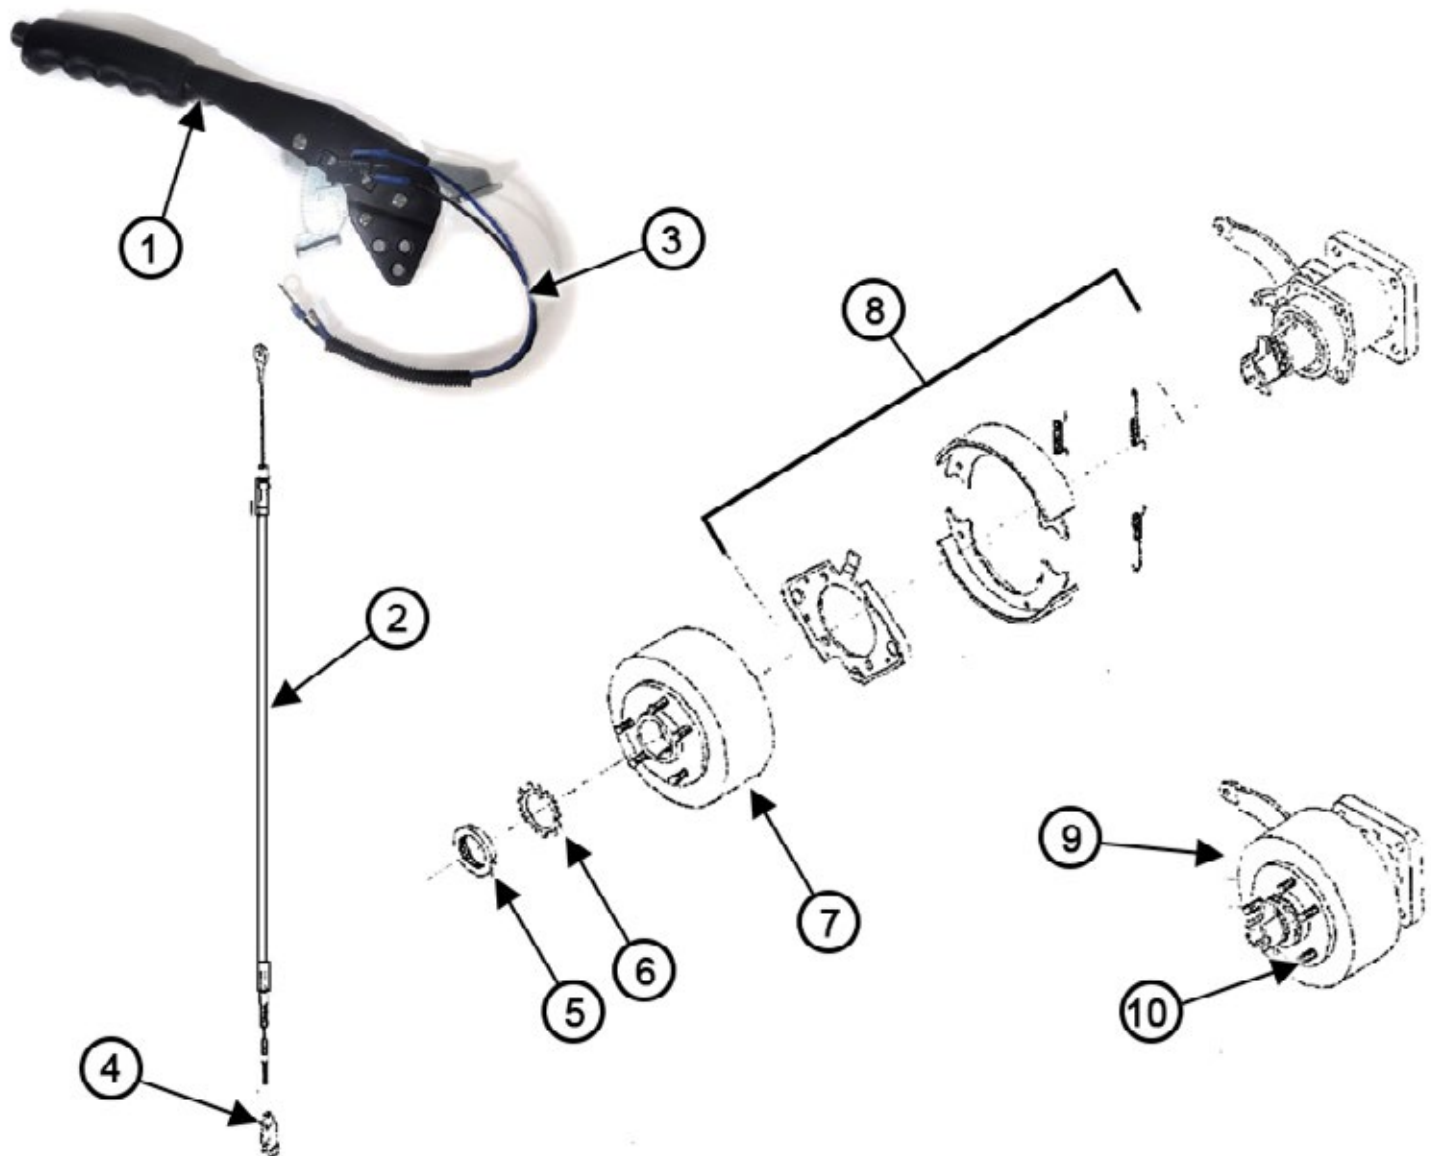

BRAKE PARTS

ITEM #	PARTS #	QTY.	DESCRIPTION
1	389763	1	Parking Brake Handle
2	389784	2	Parking Brake Cable
3	390037	1	Parking Brake Wire Harness
4	031930	1	Clevis 3/8" x 3"
5	387932	1	Spanner Nut
6	387926	1	Lock Washer
7	387935	1	Brake Drum
8	387929	1	Brake Assembly
9	389710	1	Wheel Disconnect w/Brake
10	387945	5	Wheel Bolt