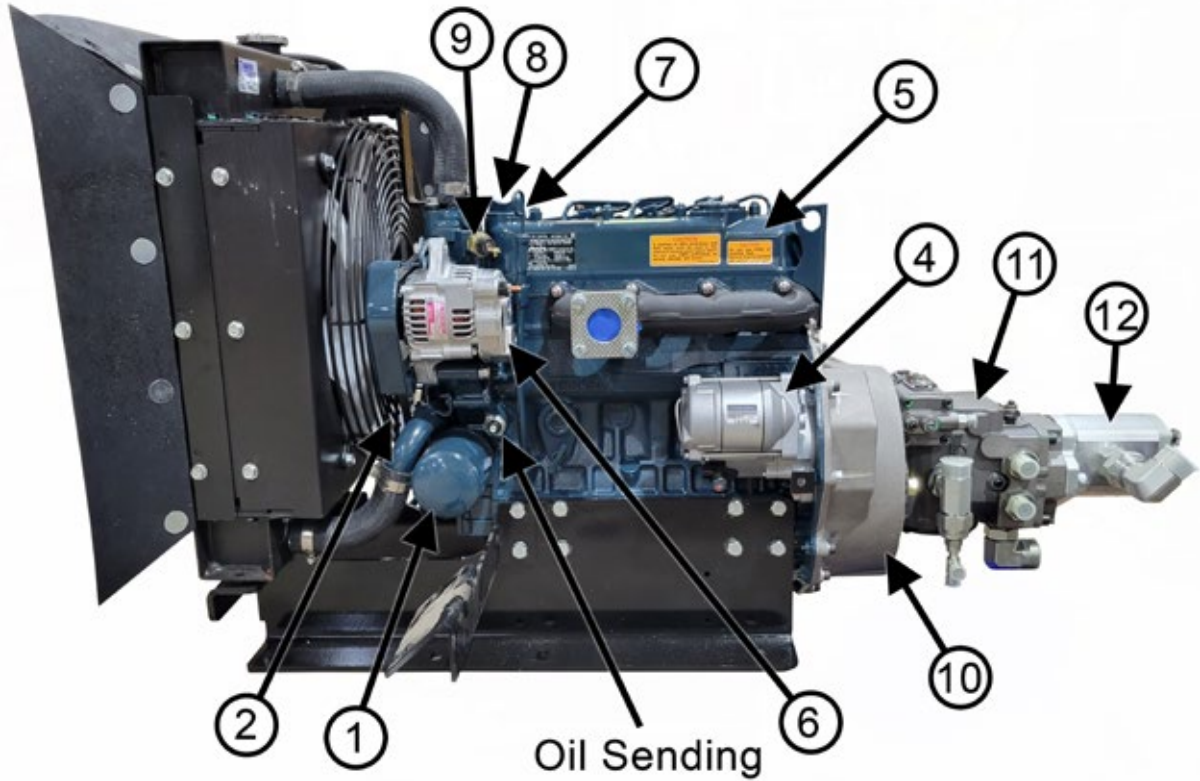

KUBOTA ENGINE EXTERNAL PARTS

BW260 Parts Catalog

ITEM #	PARTS #	QTY.	DESCRIPTION
1	390134	1	Engine Oil Filter
2	390166	1	Engine Fan Belt
4	390234	1	Starter
5	389890	1	Engine , V1505-E4B-KCP
6	390204	1	Alternator
7	390249	1	Dipstick Engine Oil
8	389907	1	Engine Oil Cap
9	390027	1	Temputure Sender
10	389667	1	Pump Mount Kit
11	389848	1	Pump, Piston
12	390835	1	Gear Pump
N/S	390494	4	Fan Bolts- M6 x 45mm Hex Flange Bolt GR8.8
N/S	389943	1	Fuel Filter Bracket
N/S	403311	1	50 Amp Relay Circuit Breaker
N/S	390595	1	60 Amp Alternator Cab Unit
N/S	390597	1	60 Amp Alternator Mount Bracket
N/S	390398	1	Oil Sending Unit
N/S	387303	1	B&P Filter, 539047001

WARNING: Cancer and Reproductive Harm
www.P65Warnings.ca.gov