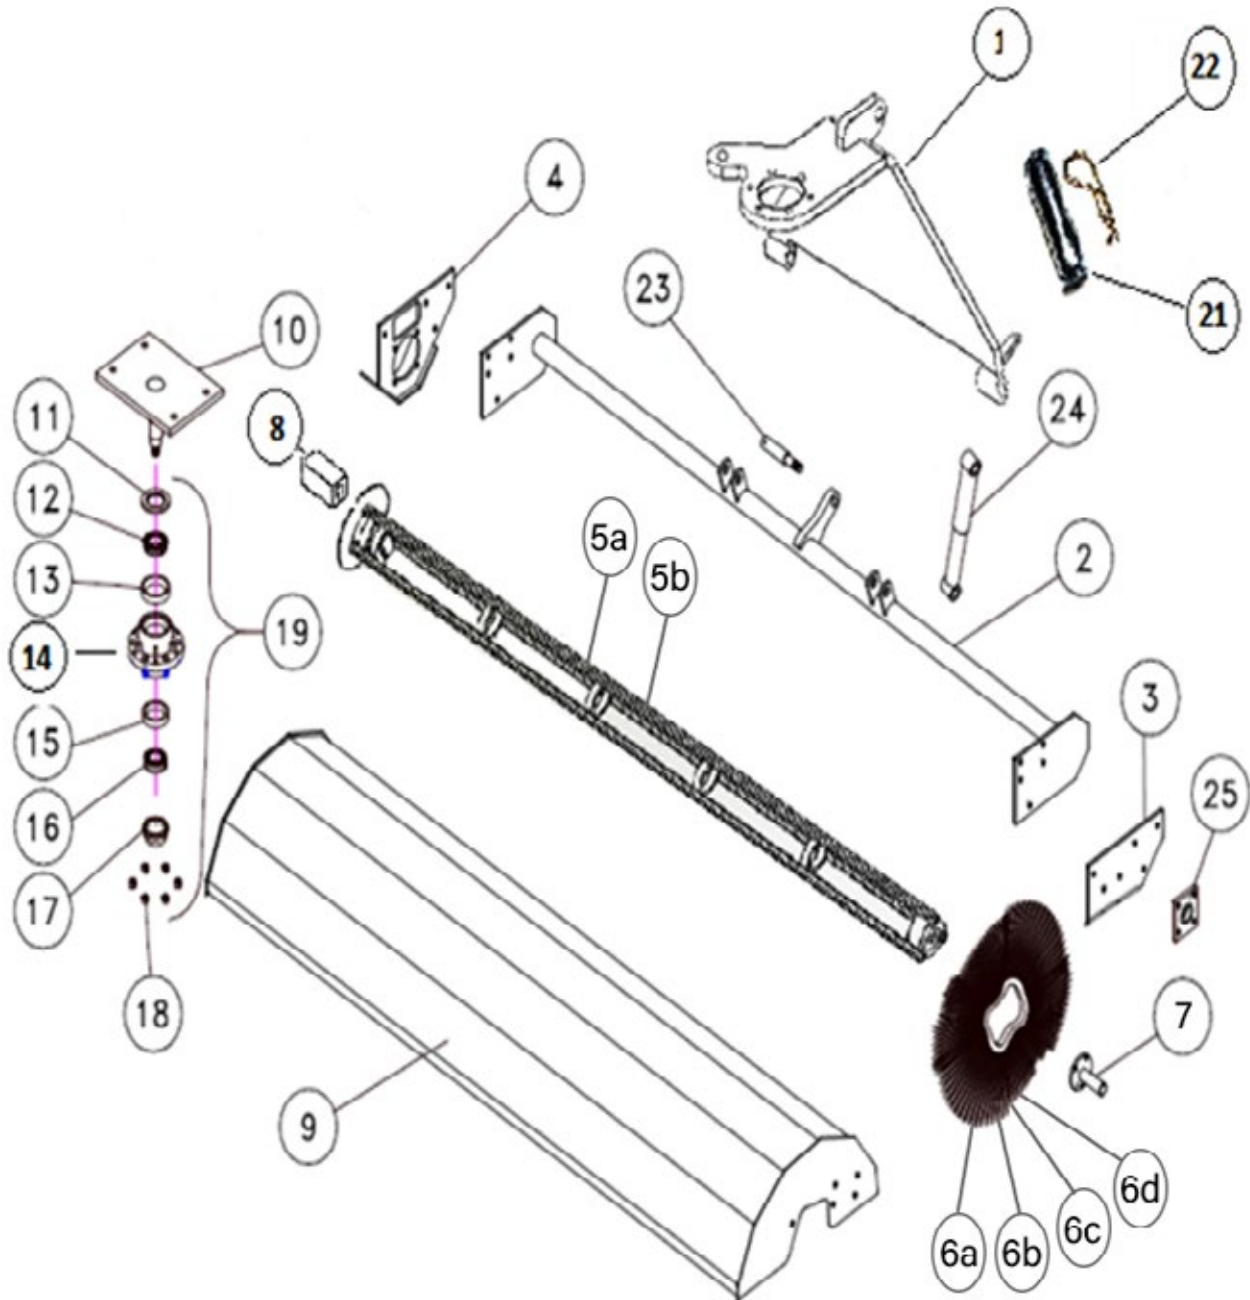

BROOM CORE PARTS

BW260 Parts Catalog

BROOM CORE PARTS (CONT.)

ITEM #	PARTS #	QTY.	DESCRIPTION
1	389652	1	Core Hanger Assembly
2	390033	1	Core Support Frame
3	202526W	1	Core Frame End Plate
4	390040	1	Core Motor Mount - Left Side
5a	389657	1	8' Broom Core
5b	390620	1	6' Broom Core (Optional)
6a	KF0001	1	8' Wafer Kit, All Poly
6b	KF0002	1	8' Wafer Kit, Half Poly / Half Wire
6c	389669	1	Wafer, Black Poly
6d	389677	1	Wafer, Wire
7	389661	1	Core Drive End Shaft
8	389674	1	Broom Drive Block
NS	45179	1	Set Screw
9	390036	1	Core Shield
10	390029	1	Core Hanger Spindle Kit Also Included In Item 10: Cotter Pin, 4 Bolts, Washers and Nuts
11	390151	1	Grease Seal
12	390156	1	Inside Bearing Cone
13	390161	1	Inside Bearing Cup
15	390169	1	Outside Bearing Cup
16	390164	1	Outside Bearing Cone
17	344115	1	Dust Cap
18	344116	6	Hub Lug Nut
19	389723	1	Hub Core Hanger Complete
N/S	390189	1	Broom Cylinder Lock Out
N/S	67025	1	Pin Snapper Lock
21	001407W	2	Pin Core Hanger to Core Frame
22	15768	4	Retaining Pin
23	389852	2	Core Shock Pin
24	389853	1	Core Shock
25	389751	1	Core End Bearing
26	390292	1	Broom Core Spacer
N/S	390535	1	Broom Motor
N/S	387937	1	Broom Motor Key
N/S	389739	3	Core Hub Washer
N/S	15248	3	Core Hub Cotter Pin
N/S	001397W	2	Hose Clamp