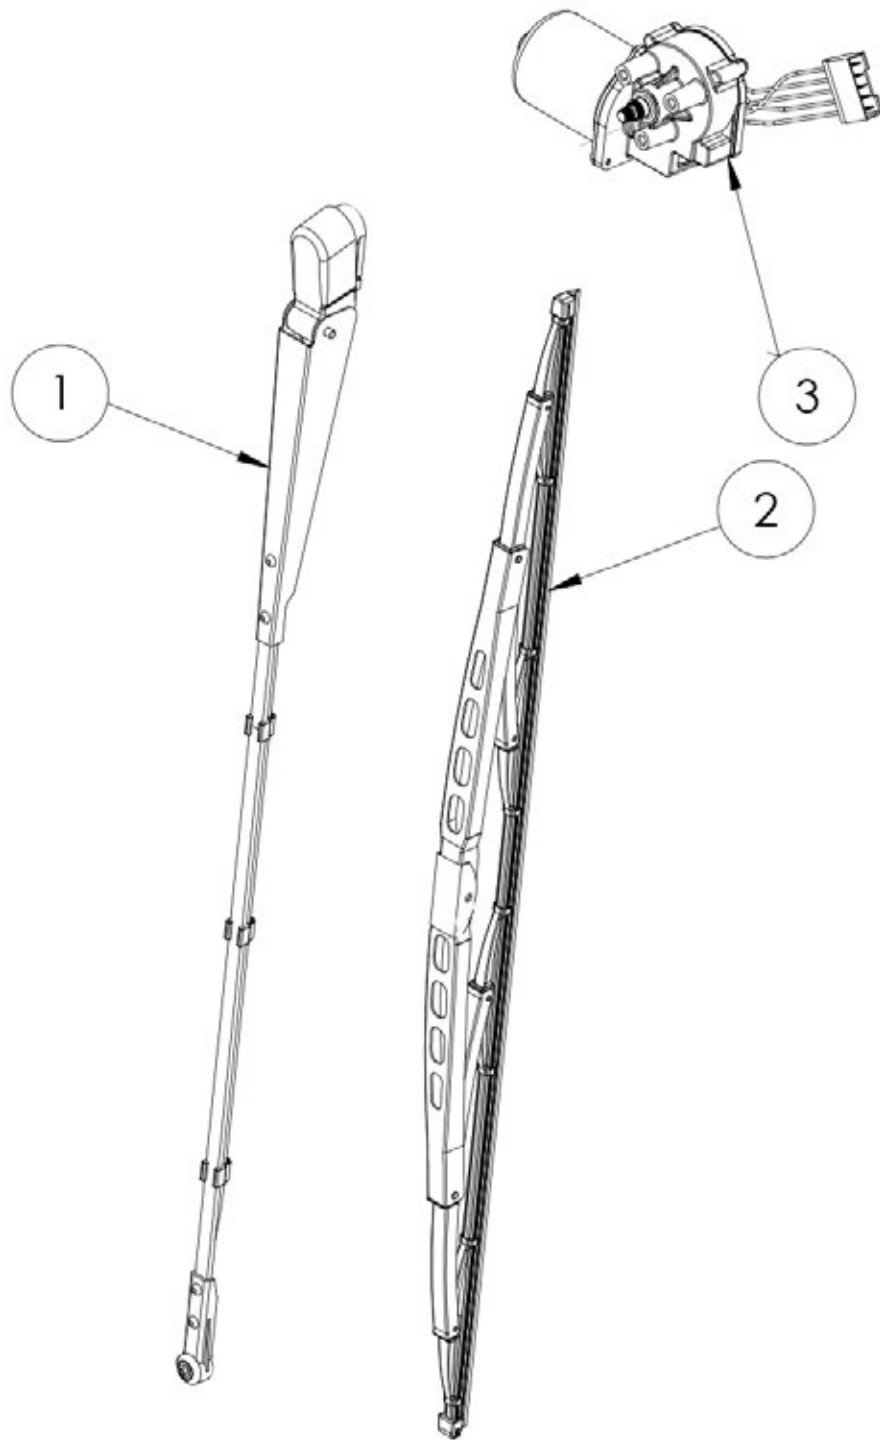

CAB UNIT- WINDSHEILD WIPER & MISC.

BW260 Parts Catalog

ITEM #	PARTS #	QTY.	DESCRIPTION
1	413112	1	Wiper Arm
2	83691	1	Wiper Blade
3	47911	1	Wiper Motor
N/S	390554	1	Inside Mirror
N/S	48439	1	Inside Fan

WARNING: Cancer and Reproductive Harm
www.P65Warnings.ca.gov