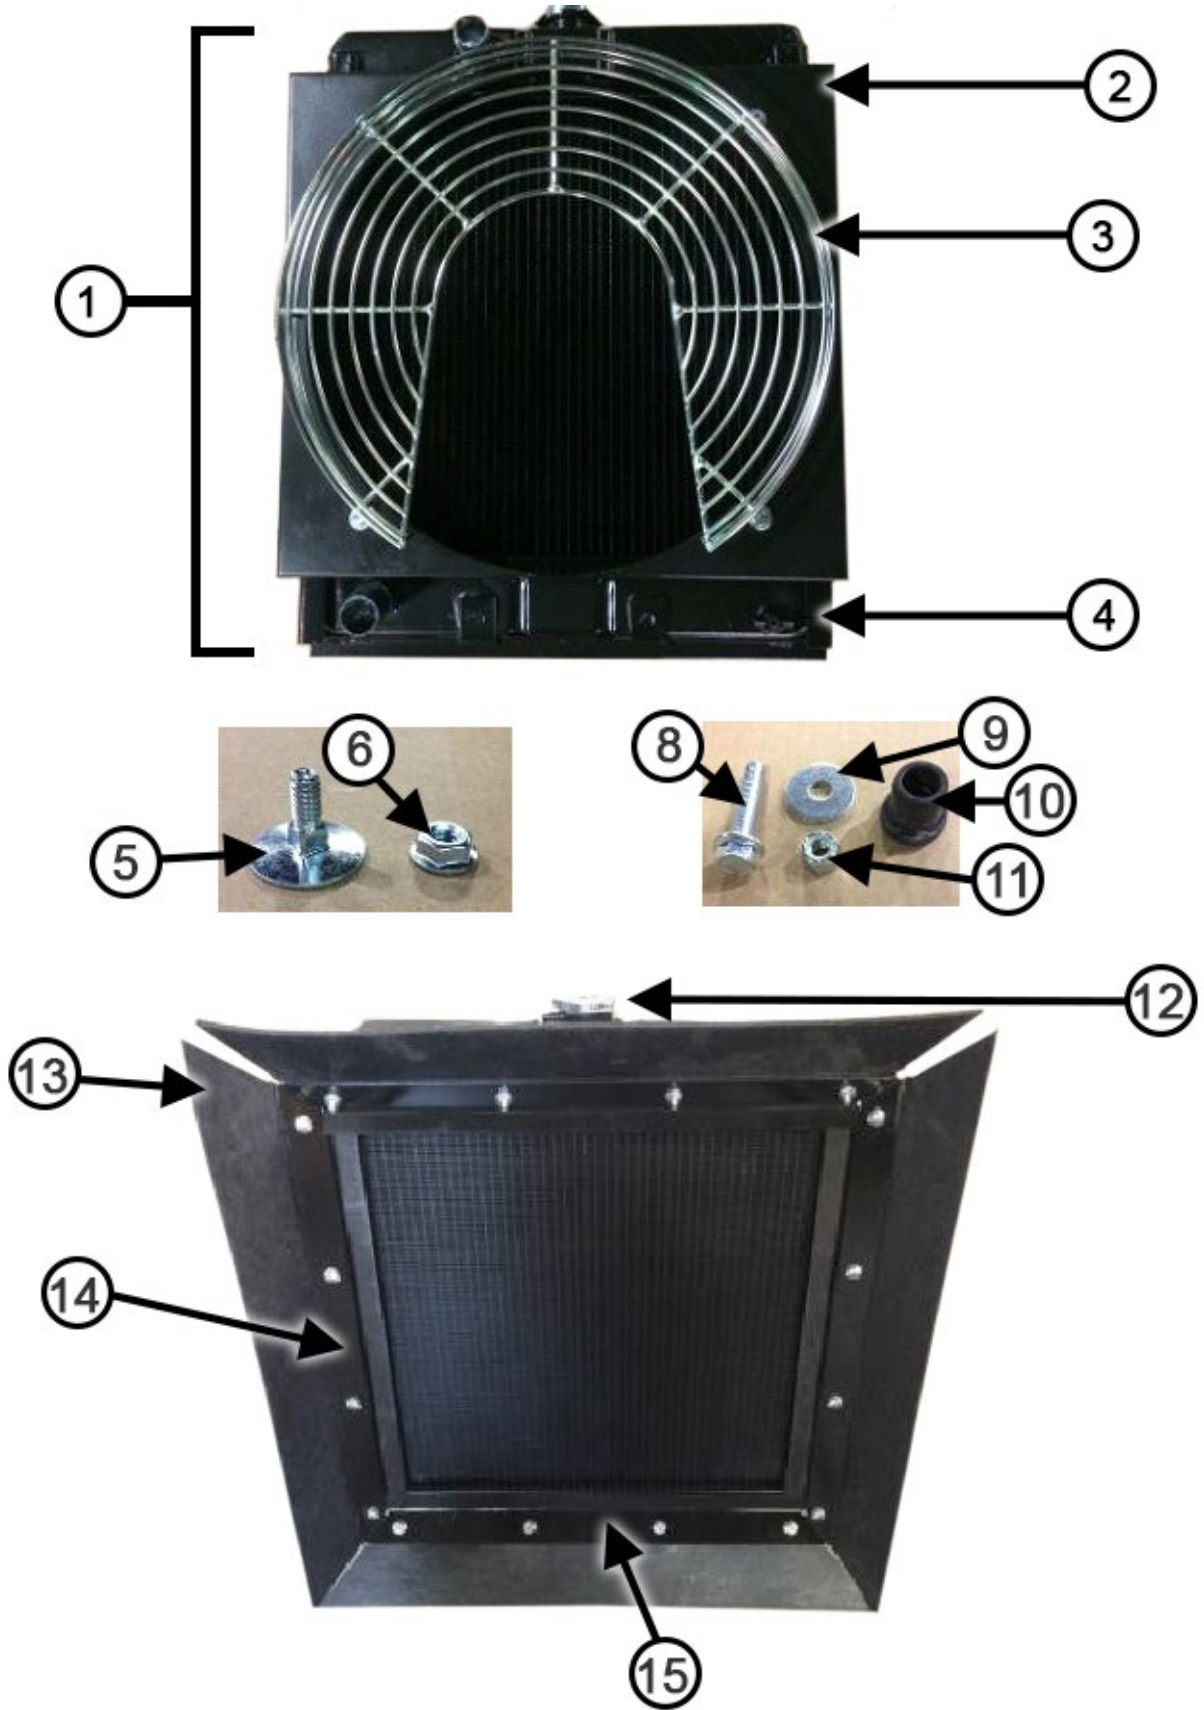

RADIATOR RELATED PARTS