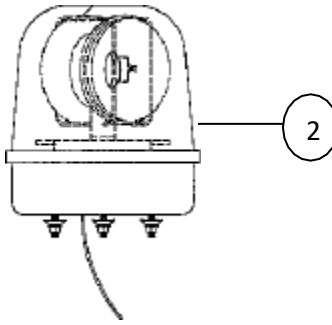

Optional Equipment

Ref#	Part#	Qty	Description
1	390212	2	Grab Handle
2	390157	1	Rotating Beacon
3	389986	1	Actuator, Four Hole Adjustable
4	389993	1	Pintle Eye Tow Ring
5	390081	1	Extended Tow Bar
6	390104	1	Strobe Light
N/S	390096	1	Rear Work Light Kit For Production Only
N/S	390089	1	Front Work Light Kit
N/S	390152	1	Bulldog Coupler 2-5/16"
N/S	390095	1	Bulldog Coupler 2"
N/S	390227	1	Tail Pipe
N/S	390072	1	Horn Kit
N/S	390114	1	Turn Signal Kit
N/S	390189	1	Broom Cylinder Lock Out
N/S	67025	1	Pin Snapper Broom Cylinder Lock Out
N/S	444455	1	Light Only