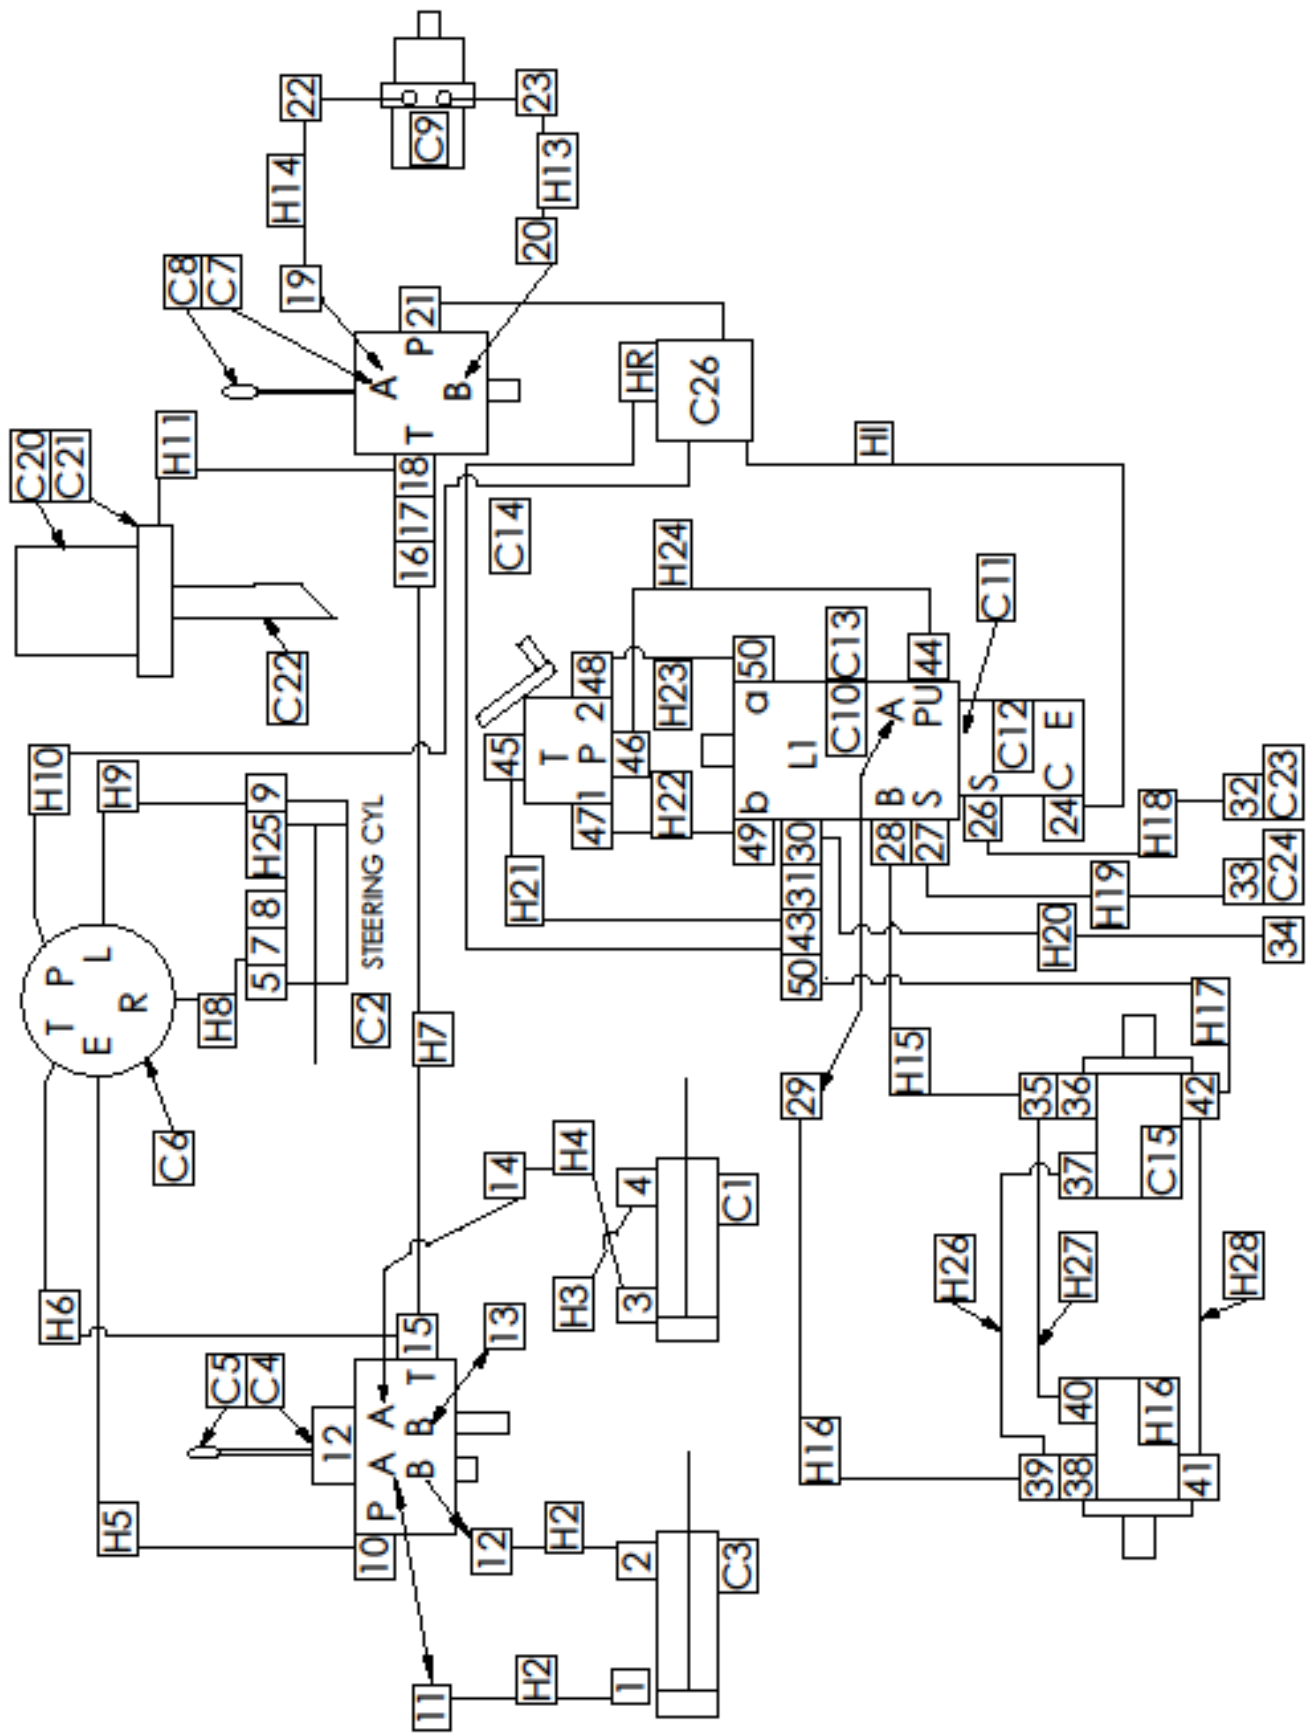

TABLE OF CONTENTS

Drive Hub Components.....	34-35
Decals.....	36-38

Hydraulic Components

Ref#	Part#	Qty	Description
C01	389753	1	Cylinder 2" X 4" Boom Lift
N/S	390233	1	Seal Kit For 389753
C02	389754	1	Cylinder 2" X 8" Steering Cylinder
N/S	390233	1	Seal Kit For 389754
C03	389755	1	Cylinder 2" X 10" Broom L & R
N/S	390233	1	Seal Kit For 389755
C04	390528	1	Valve, 2 Spool W/Joystick
C05	389746	1	Handle Two Spool
C06	389714	1	Steering Unit
N/S		1	Steering Unit Seal Kit
C07	389745	1	Single Spool Valve (Prior to 202831)
	390707	1	Single Spool Valve SN# 202674 and on
C08	389744	1	Valve Handle
C09	389750	1	Broom Drive Motor SN# 201219 and < 390130 motor & 390292 spacer
	390130	1	Broom Drive Motor SN# 201220 thru 202548
	390535	1	Broom Drive Motor SN# 202549 and on
N/S	389762	1	Sight Gauge, Hydraulic Tank
C10	389848	1	Pump, Piston
N/S	390196	1	Seal Kit, Piston Pump
C11	305910	1	Gasket, Gear Pump
C12	355009	1	Pump, Gear (Prior to SN# 202674)
	390835	1	Rex Roth Gear Pump SN# 202674 and on
C13	387303	1	Filter Charge (Charge Filter Hydro)
C14	389775	1	Valve, Foot Pedal
C15 &C16	389719	1	Wheel Drive Motor SN# 201221 and <
	390122	1	Wheel Drive Motor SN# 201222 thru 202548
	390539	1	Wheel Drive Motor SN# 202549 and on
C20	389793		Filter, Tank Mounted Return
C21	389790		Filter Head, Tank Mounted Return
C22	389983	1	Tube, Filter Return
C23	389788	1	Strainer
C24	389788	1	Strainer
C25	390364	1	Mounting Gasket-Filter Head
	390351	1	Broom Motor Seal Kit SN#201219 and >
	390356	1	Broom Motor Seal Kit SN#201220 and <
	390354	1	Wheel Motor Seal Kit 201222
	434277	1	Ball Valve, 1/4"
	389758	1	Filter Head W/O-ring
C26	390777	1	Flow Divider SN# 202674 and on