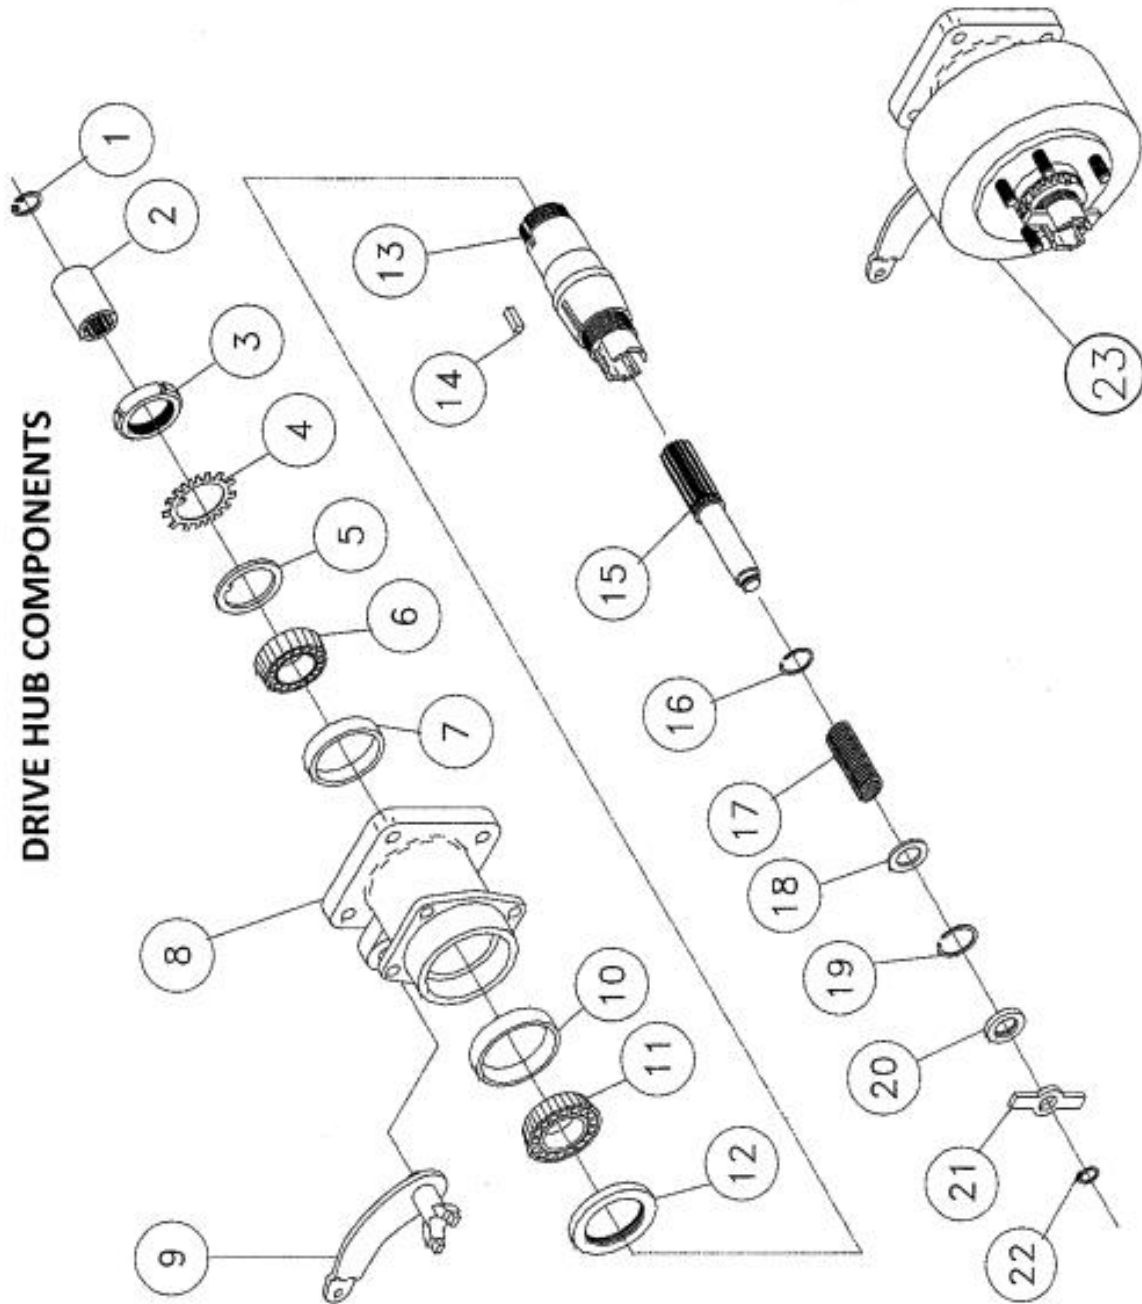

DRIVE HUB COMPONENTS

Drive Hub Components

Ref#	Part#	Qty	Description
1	387893	1	Snap Ring
2	387913	1	Coupler Sleeve Flat side to engine
3	387932	1	Spanner Nut
4	387926	1	Lock Washer
5	387901	1	Tongued Washer
6	387898	1	Bearing Cone, Inner
7	387902	1	Bearing Cup, Inner
8	387931	1	Drive Hub Housing
9		1	Brake Lever
10	387906	1	Brake Cup, Outer
11	387940	1	Bearing Cone, Outer
12	387934	1	Seal
13	387928	1	Spindle
14	387937	1	Key
15	387942	1	Shaft
16	387933	1	Snap Ring
17	387939	1	Spring
18	387943	1	Washer
19	387936	1	Snap Ring
20	387941	1	Seal
21	387944	1	Handle
22	387930	1	Snap Ring
23	389710	1	Wheel Disconnect W / Brake