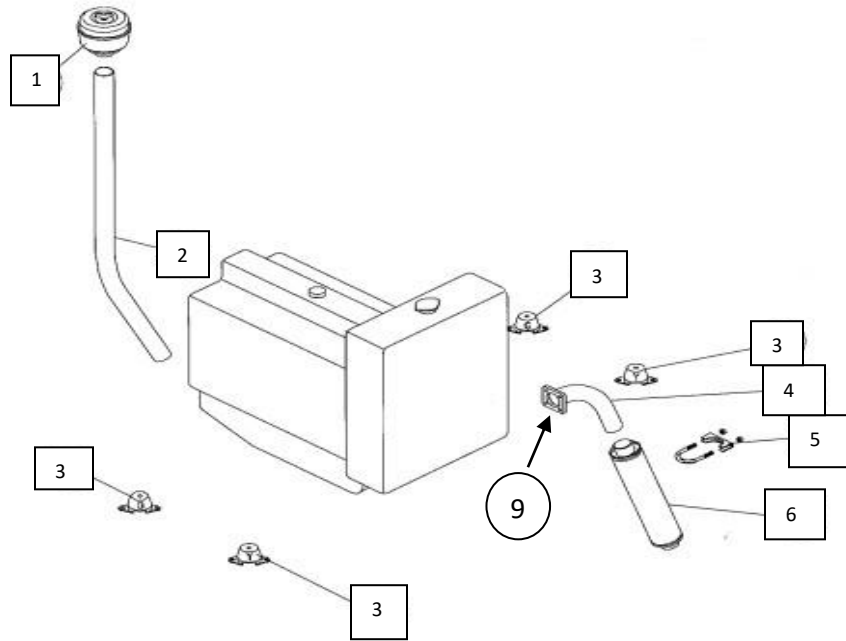

ENGINE-RELATED PARTS