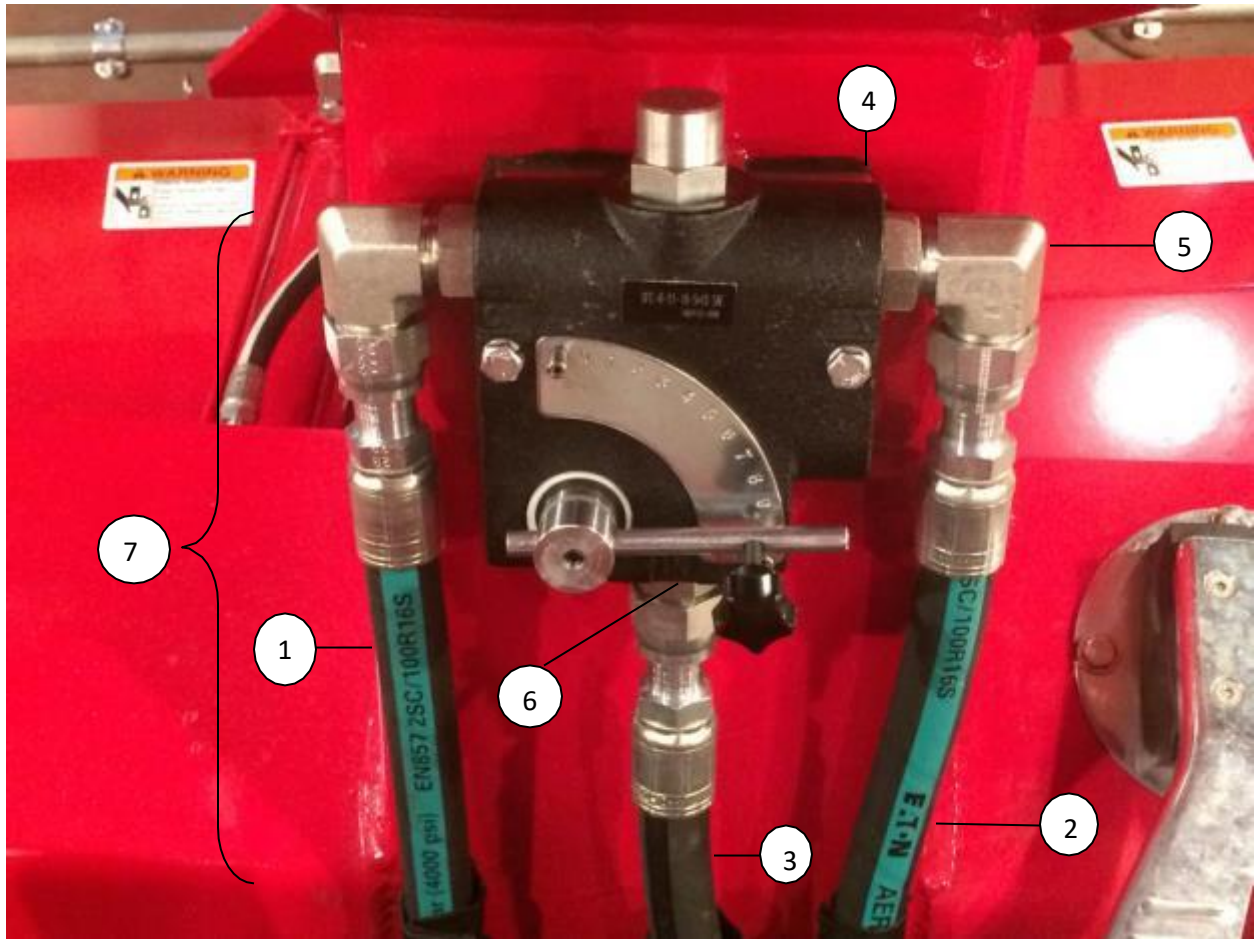

Variable Broom Control

Ref#	Part#	Qty	Description
1	390147	1	Hose, Broom Valve Pressure
2	390149	1	Hose, Return
3	390148	1	Hose, Pressure Inlet
4	390135	1	Variable Speed Broom Valve
5	390128	2	Adapter, ORFS - O-Ring 90 X - 10
6	389827	1	Adapter
N/S	390137	1	Adapter, Tee Mounted On Hydraulic Tank
7	390140	1	Variable Broom Control Kit
N/S	390167	1	Variable Broom Speed Decal