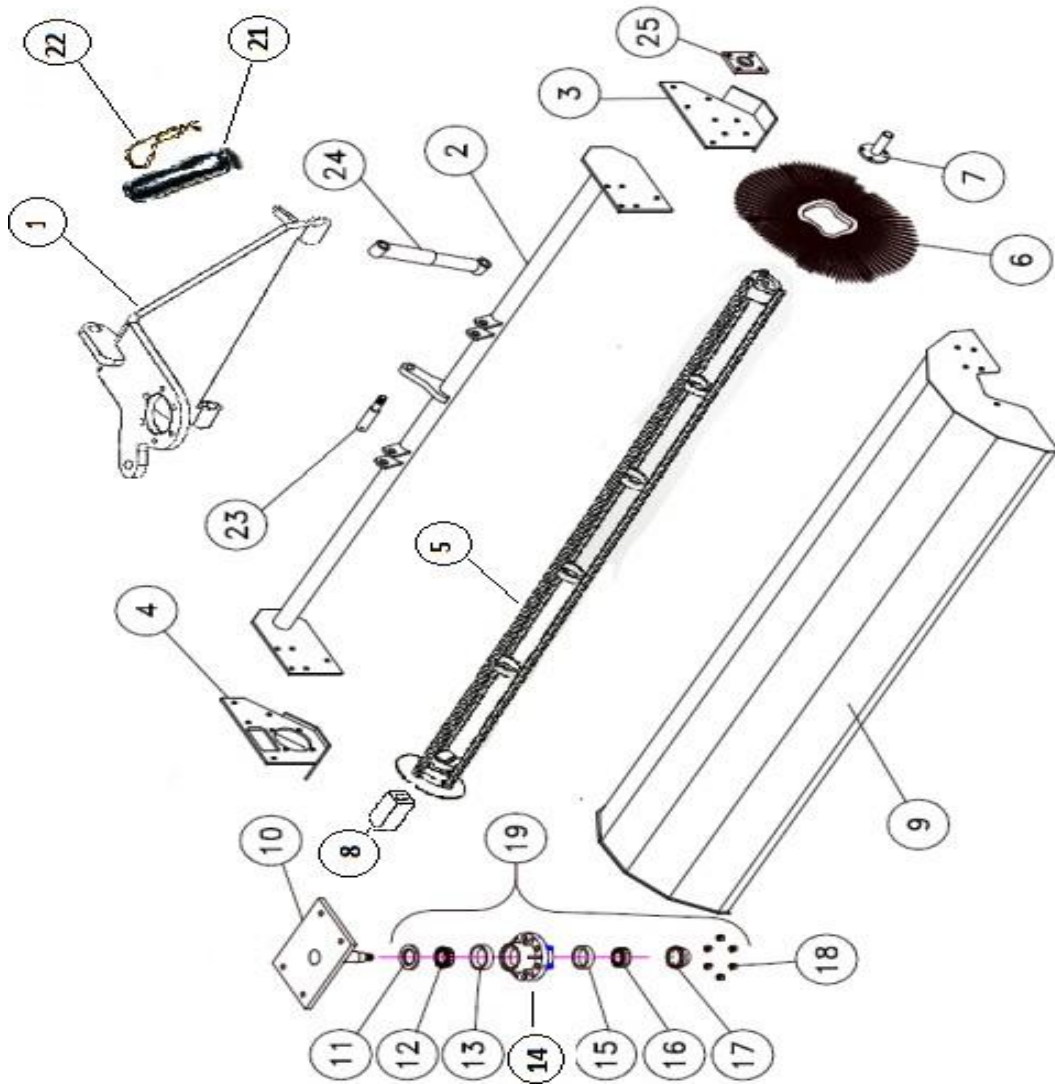

Engine External Parts

Engine External Parts

Ref#	Part#	Qty	Description
1	390134	1	Engine Oil Filter
2	390154	1	Fuel Filter
3	390160	1	Inline Fuel Filter
4	390166	1	Engine Fan Belt
5	390171	1	Primary Outer Element
6	390174	1	Safety Inner Element
7	389891	1	Cooling Fan
8	389942	1	Fan Spacer
9	390234	1	Starter for V1505
10	389890	1	Engine , V1505-E4B-KCP
11	390204	1	Alternator
N/C	390249	1	Dipstick Engine Oil
N/C	389943	1	Fuel Filter Bracket
N/C	389958	4	Fan Bolts
N/C	390398	1	Oil Sending
N/C	390557	1	Fuel Filter Assembly
N/C	389943	1	Fuel Filter Mount
N/C	403311	1	50 Amp Relay Circuit Breaker

Flywheel Housing & Drive Coupler

Ref#	Part#	Qty	Description
1			
2		1	Metric Allen Screw 8X30
3			
4			
5	389667	1	Kubota Pump Mount Kit (Qty 1 thru 4) for the V1505 Engine

Broom Core Parts

Broom Core Parts

Ref#	Part#	Qty	Description
1	389652	1	Core Hanger
2	390033	1	Core Support Frame
3	389671	1	Core Frame End Plate
4	389670	1	Core Motor Mount - Left Side
5	389657	1	Broom Core
6	390336	1	Wafer, Black Poly Convuluted - Kit of Qty 52
	390218	1	Half Poly / Half Wire - Kit of Qty 52
7	389661	1	Core Drive End Shaft
8	389674	1	Broom Drive Block
9	390036	1	Core/Brush Shield
10	390029	1	Kit, Includes Item 10, Cotter Pin, Nut, & 4 Bolts, Washers and Nuts
11	390151	1	Grease Seal
12	390156	1	Inside Bearing Cone
13	390161	1	Inside Bearing Cup
15	390169	1	Outside Bearing Cup
16	390164	1	Outside Bearing Cone
17	344115	1	Dust Cap
18	344116	6	Hub Lug Nut
19	389723	1	Hub Core Hanger Complete
N/S	390189	1	Broom Cylinder Lock Out
N/S	67025	1	Pin Snapper Lock
21	001407	2	Pin Core Hanger to Core Frame
22	15768	4	Hair Pin
23	389852	1	Core Shock Pin
24	389853	1	Core Shock
25	389751	1	Core End Bearing Check Serial # below for spacer use.
26	390292	1	Broom Core Spacer SN# 201220 and >
N/S	389963	1	Broom Core Spacer SN# 201219 and < Thicker Spacer
N/S	389737	3	Core Hub Nut 7/8-14 Slotted
N/S	389739	3	Core Hub Washer
N/S	15248	3	Core Hub Cotter Pin .15 x 1.75