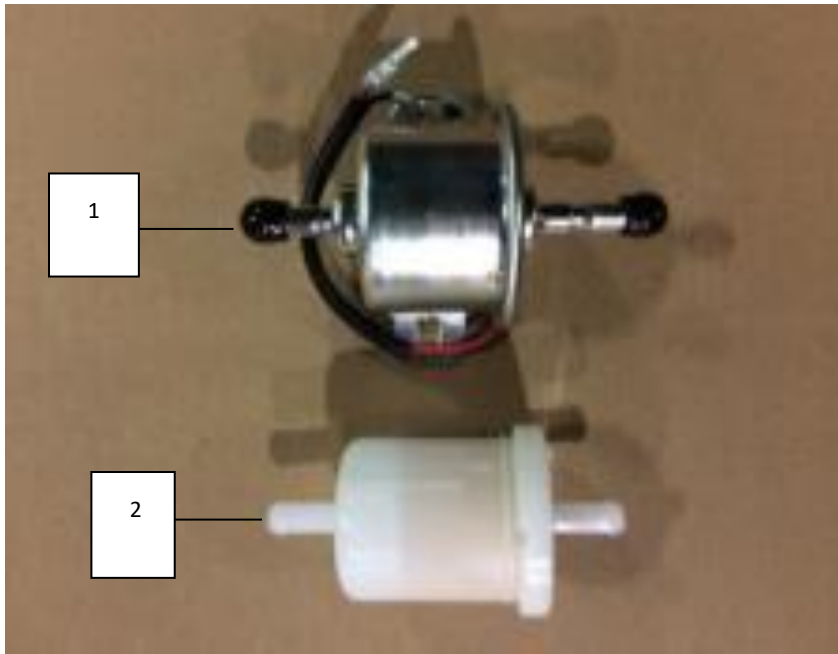

Ref	Part#	Qty	Description
1	390210	1	Fuel Pump
2	390160	1	In Line Fuel Filter