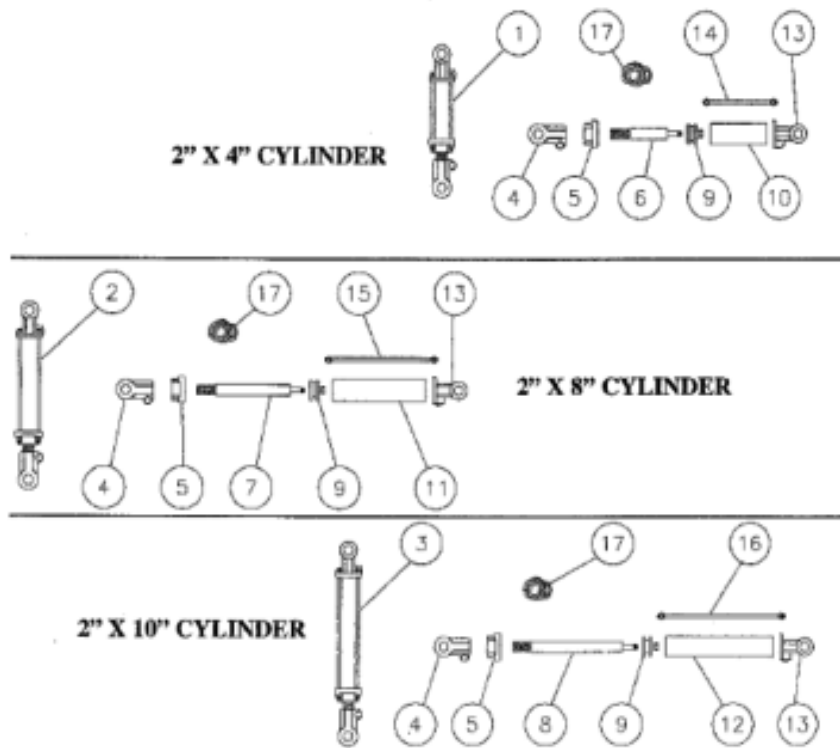

Hydraulic Cylinder Parts

Ref#	Part#	Qty	
1	389753	1	Cylinder 2 x 4 Lift
2	389754	1	Cylinder 2 x 8 Steering
3	389755	1	Cylinder 2 x 10 Angle
4		1	Rod Clevis
5		1	Head
6		1	Rod 4" Stroke
7		1	Rod 8" Stroke
8		1	Rod 10" Stroke
9		1	Piston
10		1	Barrel 4" Stroke
11		1	Barrel 8" Stroke
12		1	Barrel 10" Stroke
13		1	Base
14		4	Tie Rod 4" Stroke
15		4	Tie Rod 8" Stroke
16		4	Tie Rod 10" Stroke
17	390233	1	Seal Kit for all three cylinders
	390297	1	Broom Stop Valve