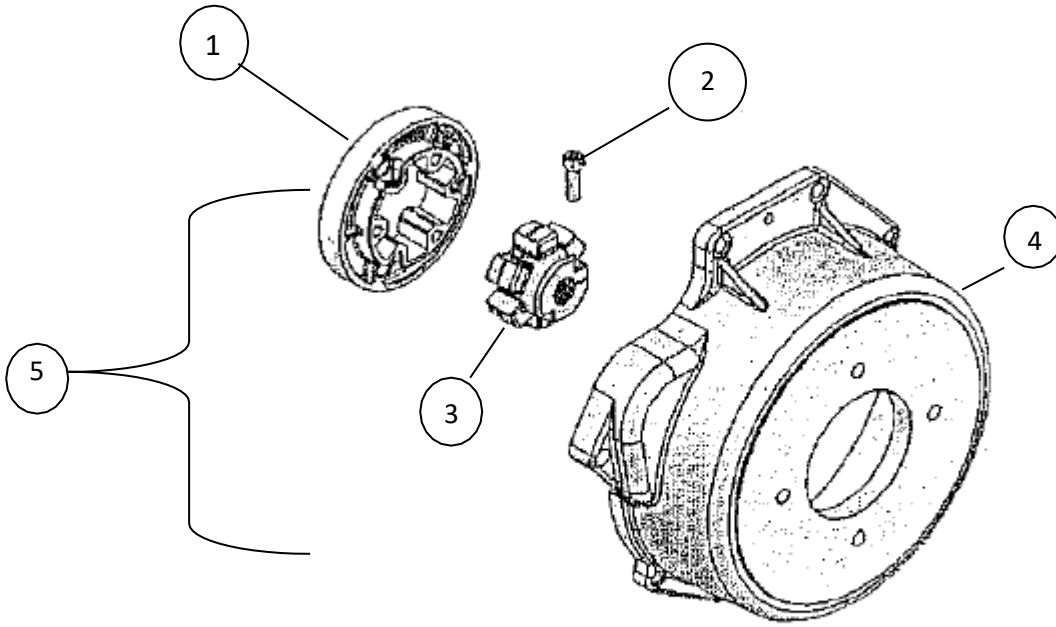

Ref#	Part#	Qty	Description
1	390032	2	Air Cleaner to Engine Hose
N/C	378448	1	Metal Tube Insert
N/C	41848	4	Clamp
2	389962	1	Air Cleaner to pre cleaner tube
3	389972	1	Upper Radiator Hose
4	390444	1	Lower Radiator Hose

Flywheel Housing & Drive Coupler

Ref#	Part#	Qty	Description
1			
2		1	Metric Allen Screw 8X30
3			
4			
5	389667	1	Kubota Pump Mount Kit (Qty 1 thru 4) for the V1505 Engine

Broom Core Parts

Broom Core Parts