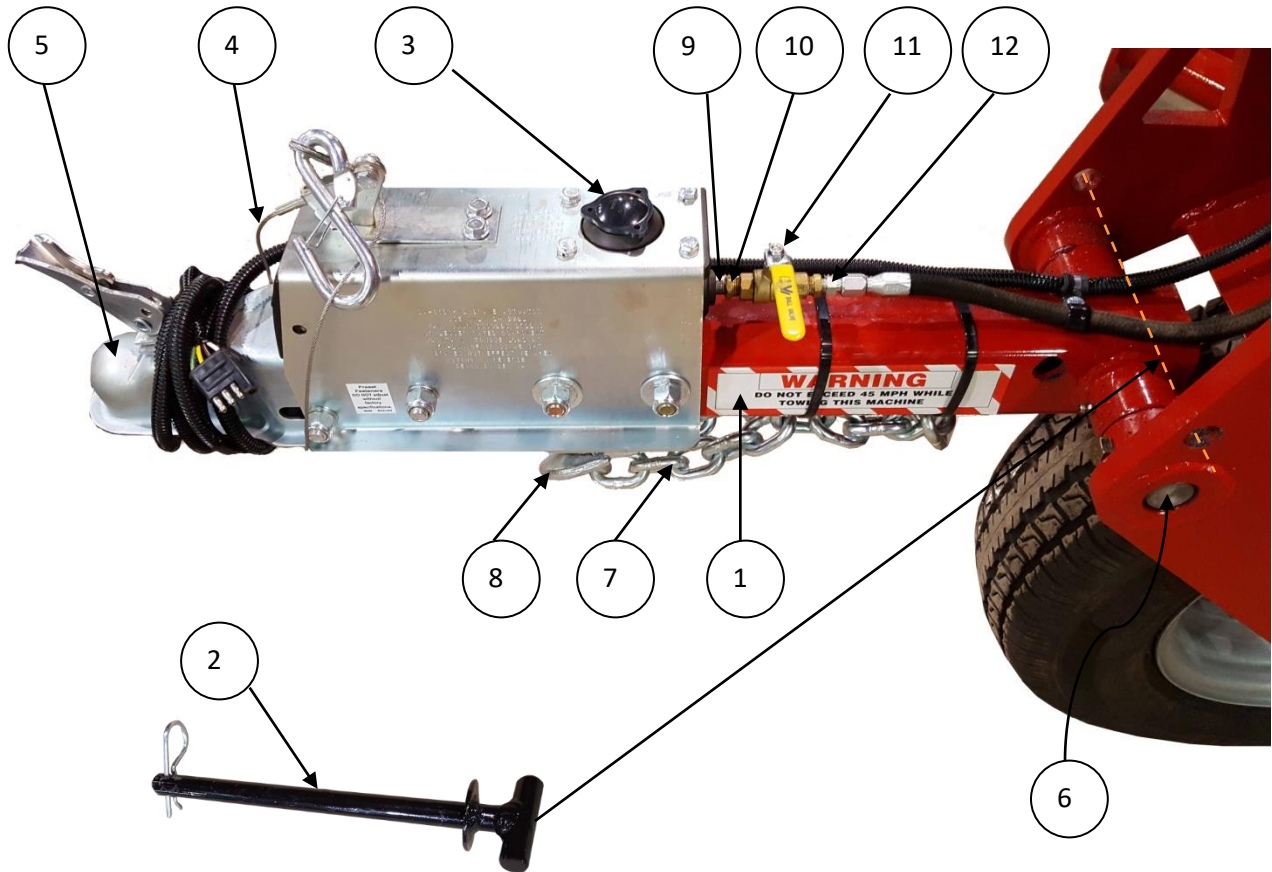

Tow Bar

Ref#	Part#	Qty	Description
1	390080	1	Tow Bar Standard
2	389994	1	Tow Pin
3	390074	1	Master Cylinder Cap
4	390083	1	Cable 28"
5	389720	1	Brake Actuator 2" Ball
6	389971	1	Tow Bar Pin (Large Chrome Pin)
7	389757	1	Chain Tow Hitch
8	389756	1	Chain Tow Hook
9	389814	1	1/8" Nipple
10	306414	2	Brass Bushing
11	389805	1	1/4" Brass Ball Valve
12	389742	1	Isolator