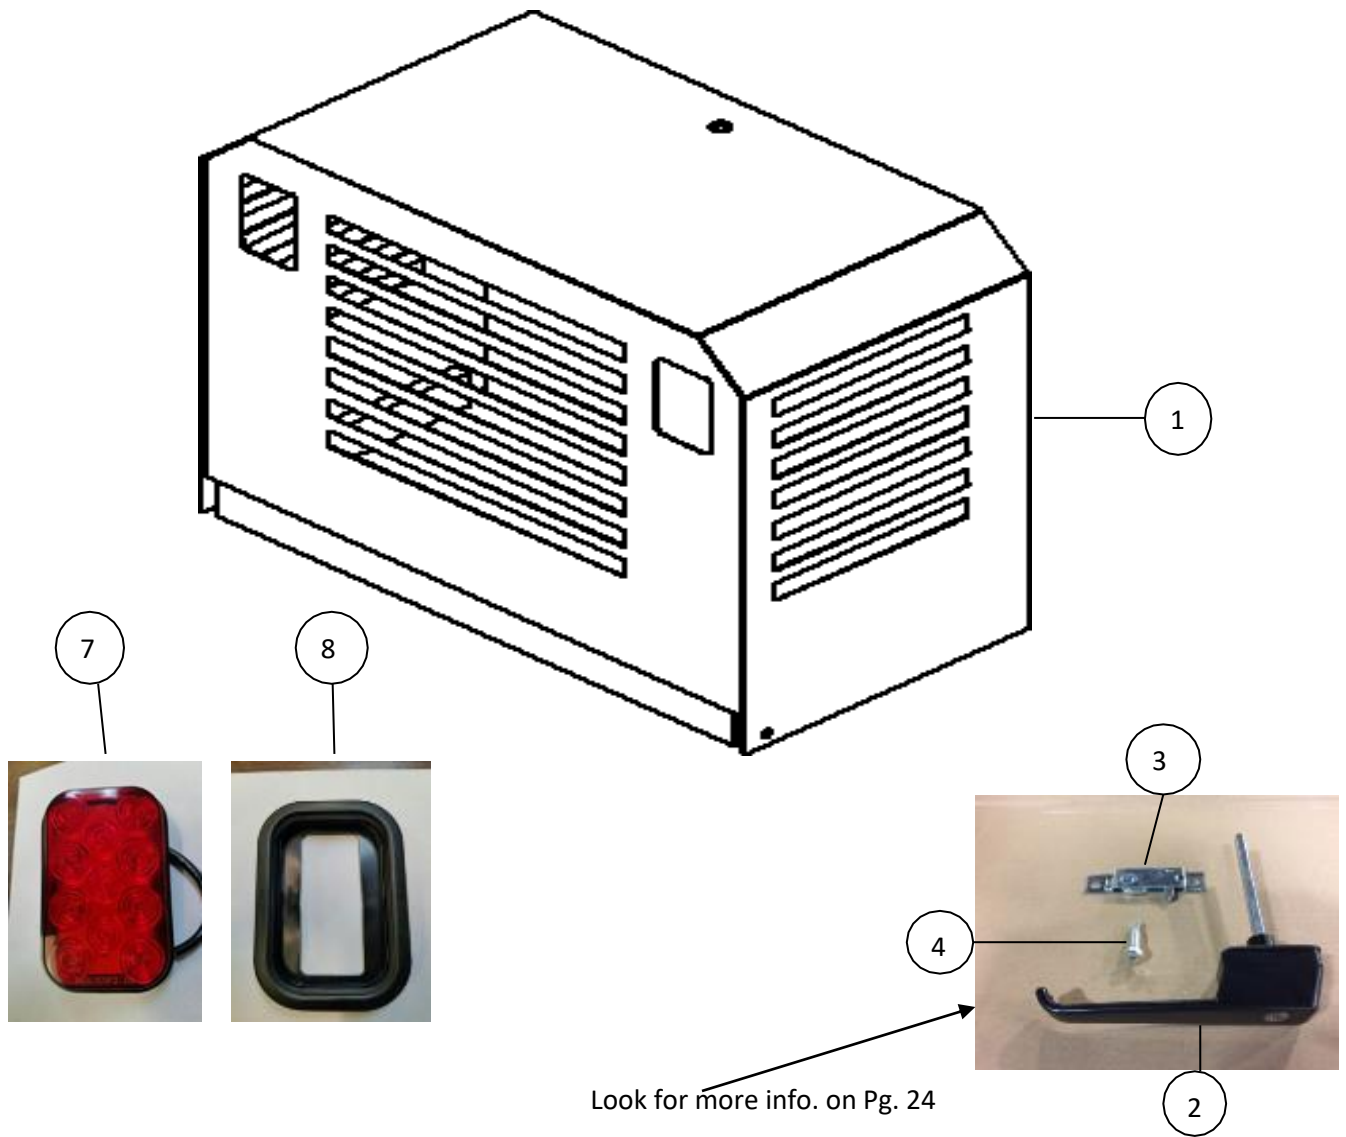

Hood Assembly

Ref#	Part#	Qty	Description
1	389995	1	Hood
2	389965	1	Hood Handle *390341* New Handle SN# 201296 and >
3	389966	1	Hood Latch
4	389967	1	Striker Bolt
N/S	389992	1	Handle Key *390348* New Key SN#201296 and >
N/S	389878	1	Tail Light Harness
7	389867	2	Light LED
8	389868	2	Light Grommet
N/S	66712	A/R	Adhesive Wire Tie Tab
N/S	97758	2	1/2X2 Grade 8 Hood Bolt
N/S	403907	2	1/2 Nylock Nut Hood