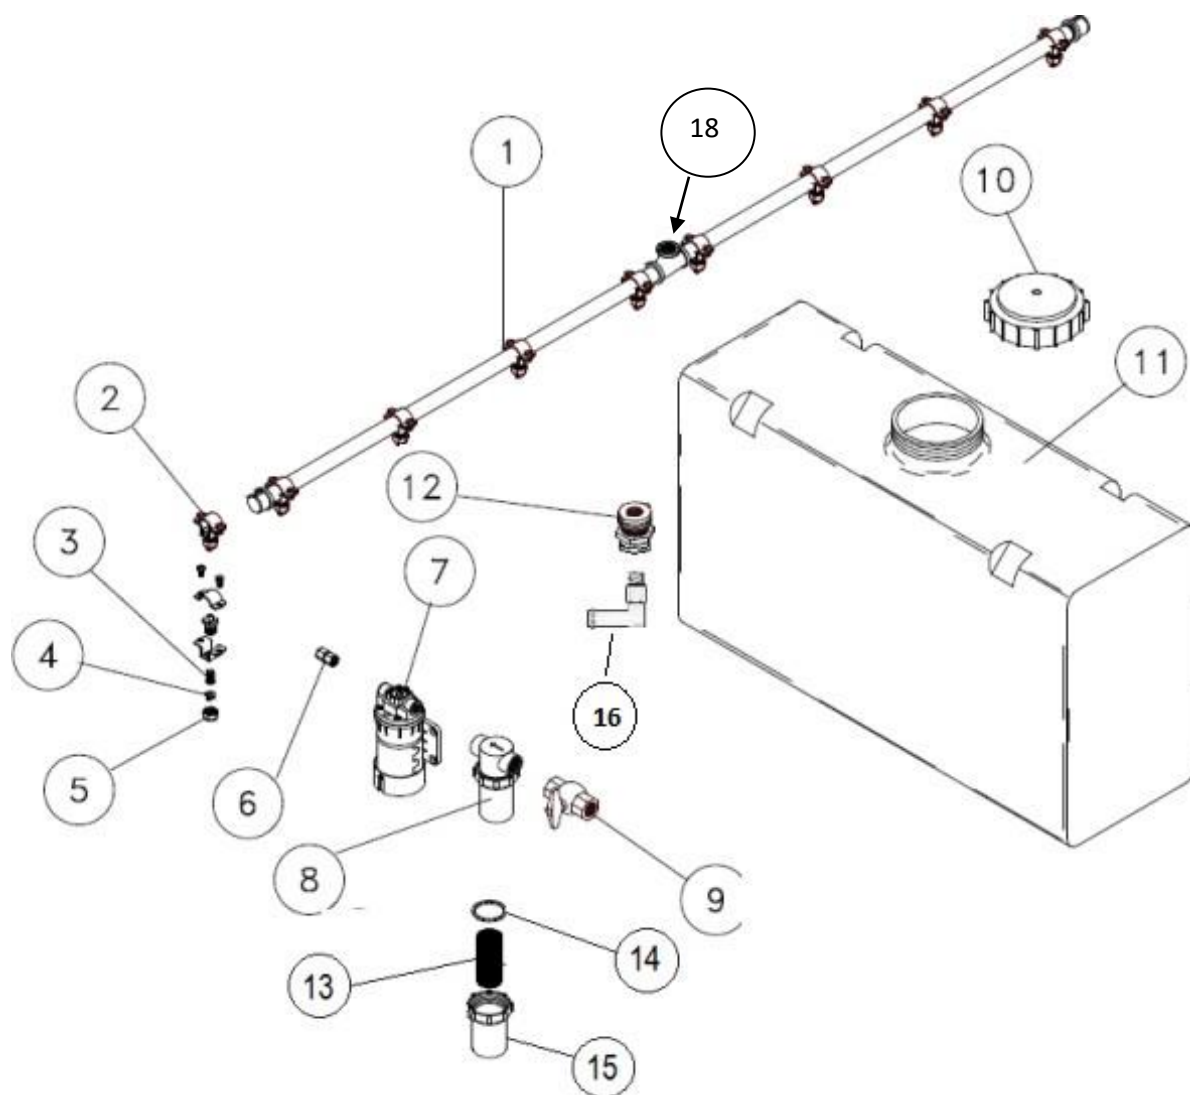

Sprinkler System

Sprinkler System

Ref#	Part#	Qty	Description
1	390062	1	Spray Bar Complete Assembly
2	389803	8	Clamp Assy
3	389804	8	Nozzle Screen
4	389801	8	Spray Tip
5	389800	8	Spray Cap
6	389808	1	Back Flow Check Valve
7	390047	1	Water Pump
8	389802	1	Inline Strainer (complete) Plastic
9	389809	1	Ball Valve 3/4 (plastic)
10	389989	2	Filler Cap 6" Plastic
11	389947	2	Water Tank (complete) Poly
12	389813	2	Tank Adapter
13	390187	1	Strainer Inline Water Filter
14	390190	1	Strainer O-Ring
15	390193	1	Strainer Cap
16	389818	2	3/8 NPT Barbed 90 Deg
17	389806	2	3/4 NPT Plug
18	389798	1	FITTING, 3/4" NPT TO 1/2" BARB POLYPROPYLENE
N/S	390044	4	Tank Strap
	389798	1	3/4" Poly Nipple