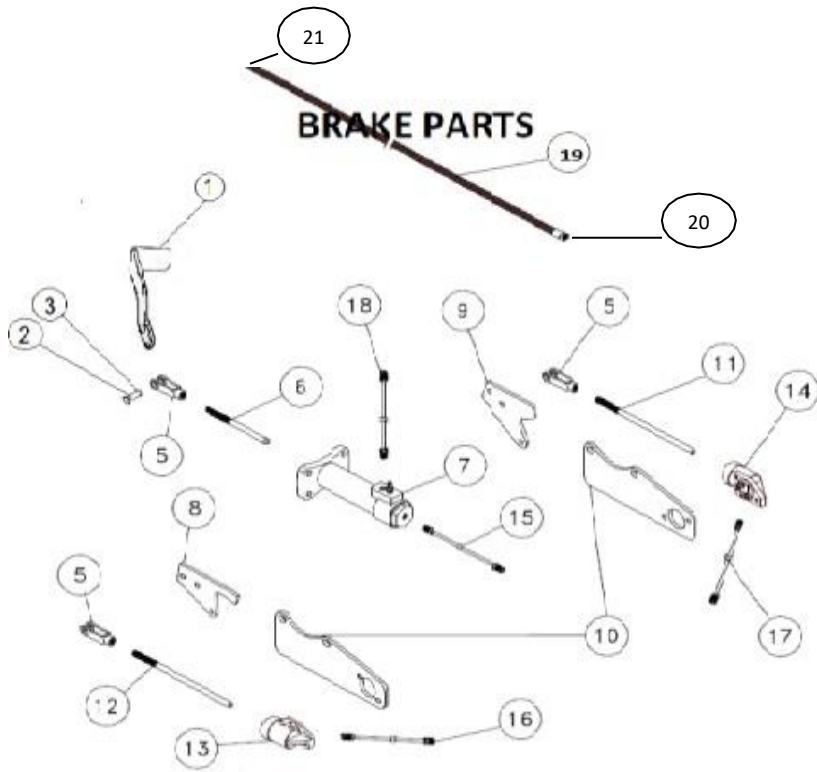

Ref#	Part#	Qty	Description
1	390026	1	Brake Pedal
2	25767	3	Pin
3	15248	3	Cotter Pin
5	31930	3	Clevis
6	202304	1	Brake Actuator Push Rod
7	447953	1	Master Cylinder
N/S	447987	1	Master Cylinder Kit
8	202444	1	Brake Cylinder Rod Plate, Left Side
9	202443	1	Brake Cylinder Rod Plate, Right Side
10	202441	1	Brake Cylinder Plate
11	202445	1	Brake Cylinder Push Rod, Right Side
12	202446	1	Brake Cylinder Push Rod, Left Side
13	389782	1	Brake Wheel Cylinder, Left
14	389785	1	Brake Wheel Cylinder, Right
15	390019	1	Brake Line 3/16 X 23
16	390020	1	Brake Line 3/16 X 42 1/2
17	390021	1	Brake Line 3/16 X 54
18	390107	1	Brake Line 3/16 X 7
19	389772	1	Brake Hose 1/4 X 7.85 FT
20	389752	1	Hose End, Brake
21	389847	1	Hose End, Brake
N/S	389764	1	Brake Pressure Switch