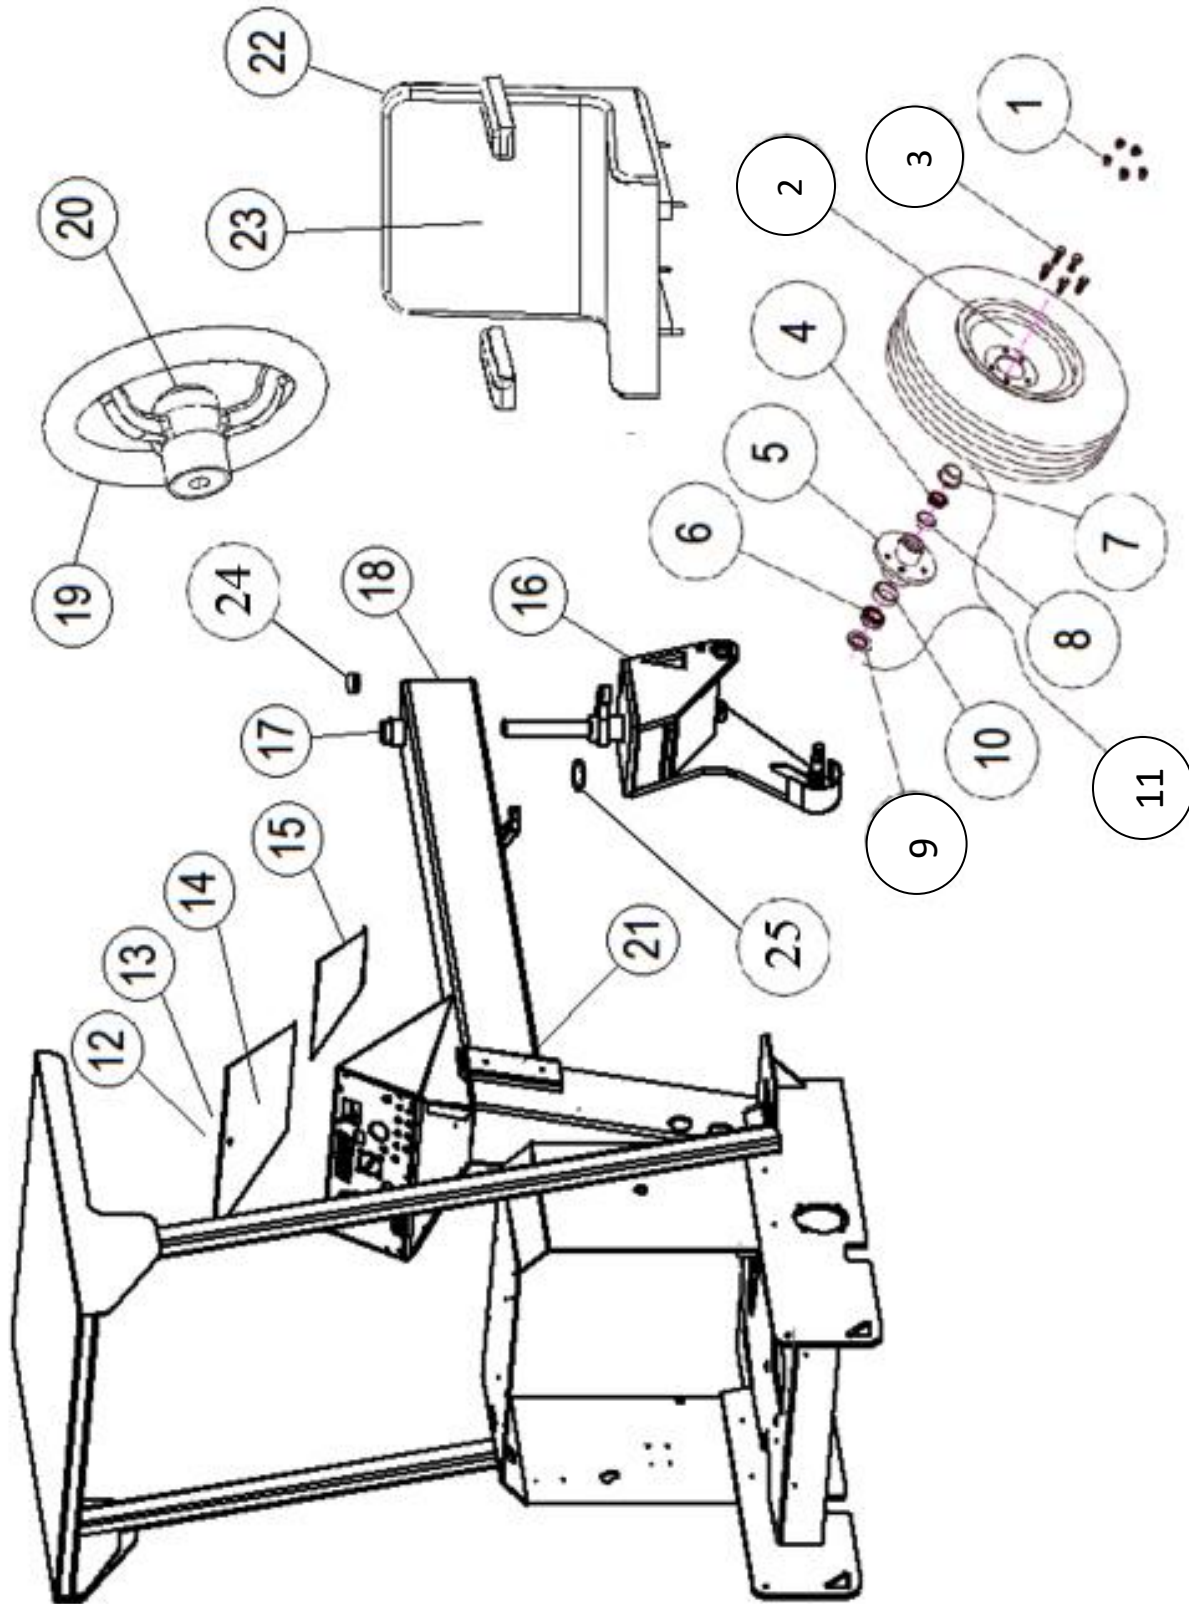

Frame and Associated Parts

Frame and Associated Parts

Ref#	Part#	Qty	Description
1	390209	10	Lug, Nuts Rear Wheel
2	389725	1	Front Tire & Wheel
3	N/S	5	Studs, Front Wheel
4	390206	1	Cone, Outer Front Hub
5	N/S	1	Hub, Front Wheel
6	390203	1	Cone, Inner Front Hub
7	390198	1	Cap, Front Hub
8	471391	1	Cup, Outer Front Hub
9	390401	1	Seal, Front Wheel Hub
10	390200	1	Cup, Inner Front Hub
11	389726	1	Hub, Assy Parts 3 thru 11
12	389974	1	Dash Latch *390343* New Latch SN#201296 and > * See Below*
13	389988	1	Dash Latch Key *See Below*
14	389850	1	Dash Top Cover
15	389849	1	Dash Top
16	390012	1	Steering Spindle Assembly
17	389733	1	Dust Cap Rubber
18	389929	1	Front Plate Cover
19	389730	1	Steering Wheel
20	389734	1	Steering Wheel Cap
21	389950	1	Hose Cover
22	389729	1	Seat Assembly
23	389859	1	Manual Holder
24	V63023100	2	Bronze Bushing
25	376327	1	Brass Spindle Washer
N/S	389738	1	Axle Hub Nut 1"-14 Hex
N/S	15248	1	Axle Hub Cotter Pin
N/S	389774-S	A/R	Red Paint Spray Can
N/S	439182	1	Fuel Cap
N/S	389961	1	Fuel Hose - 201176 SN# And Below
N/S	389883	1	Fuel Neck - 201176 SN# and Below
N/S	389728	1	Seat Belt
N/S	390014	1	Floor Mat
	390346	1	Cam for Dash Lock Latch SN#201296 and >
	390348	1	New Key