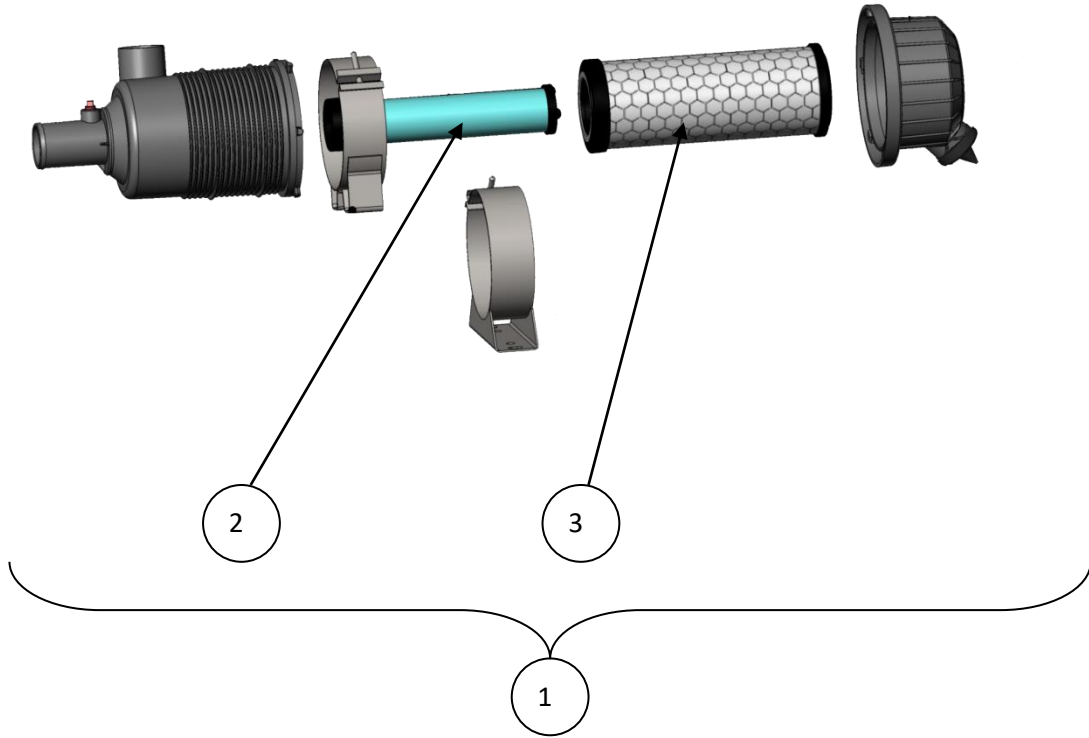

Ref#	Part#	Qty	Description
1	389780	1	Air Cleaner Complete Assembly
2	390174	1	Inner Filter
3	390171	1	Outer Filter