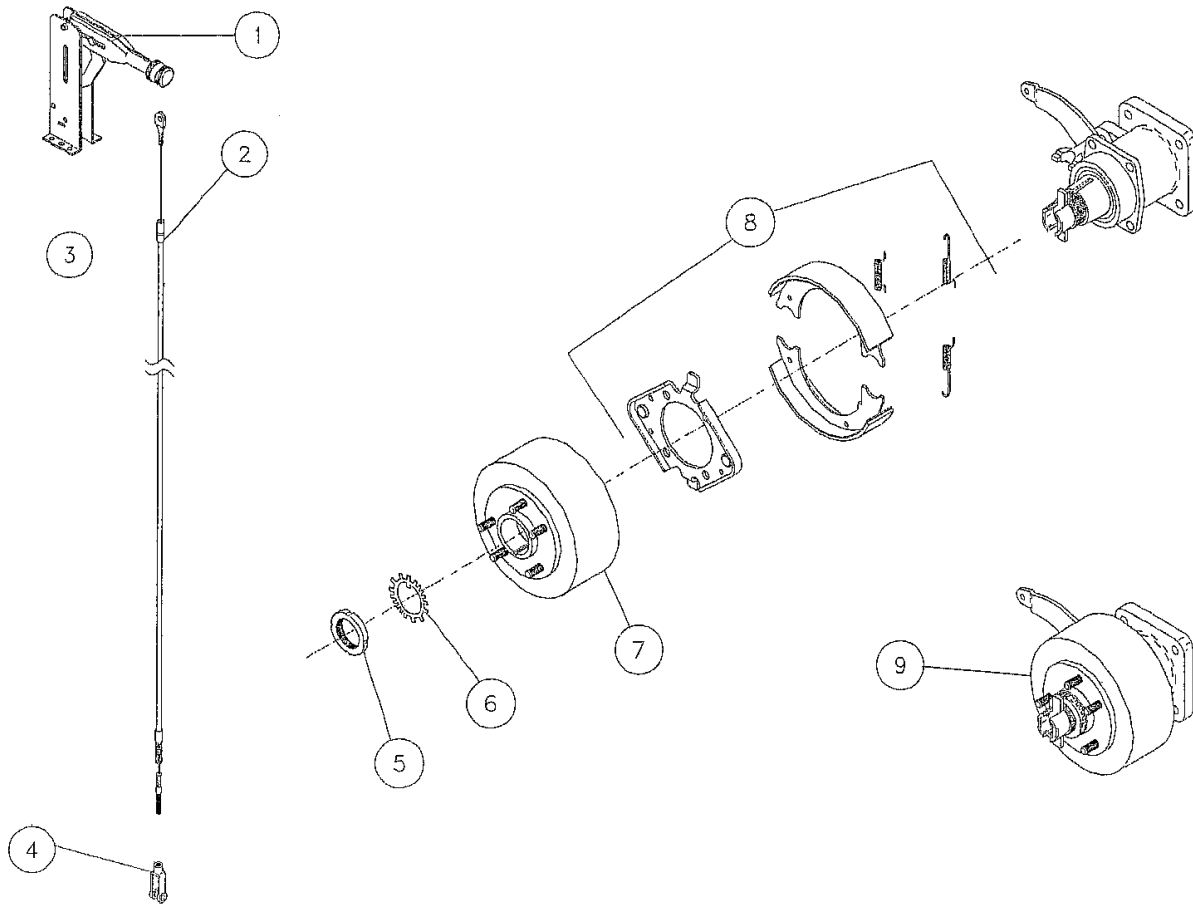

Brake Parts

Ref#	Part#	Qty	Description
1	389763	1	Parking Brake Lever
2	389784	2	Parking Brake Cable
3		1	Park Brake Indicator Switch (Part is in item #1)
4	031930	2	Clevis 3/8" x 3"
5	387932	1	Spanner Nut
6	387926	1	Lock Washer
7	387935	1	Brake Drum
8	387929	1	Brake Assembly
9	389710	1	Wheel Disconnect w/Brake
	387944	1	Hub Lock Out Handle