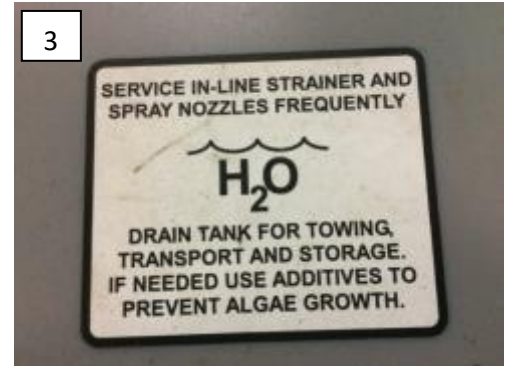

Drive Hub Components

Ref#	Part#	Qty	Description
1	387893	1	Snap Ring
2	387913	1	Coupler Sleeve Flat side to engine
3	387932	1	Spanner Nut
4	387926	1	Lock Washer
5	387901	1	Tongued Washer
6	387898	1	Bearing Cone, Inner
7	387902	1	Bearing Cup, Inner
8	387931	1	Drive Hub Housing
9		1	Brake Lever
10	387906	1	Brake Cup, Outer
11	387940	1	Bearing Cone, Outer
12	387934	1	Seal
13	387928	1	Spindle
14	387937	1	Key
15	387942	1	Shaft
16	387933	1	Snap Ring
17	387939	1	Spring
18	387943	1	Washer
19	387936	1	Snap Ring
20	387941	1	Seal
21	387944	1	Handle
22	387930	1	Snap Ring
23	389710	1	Wheel Disconnect W / Brake

Decals