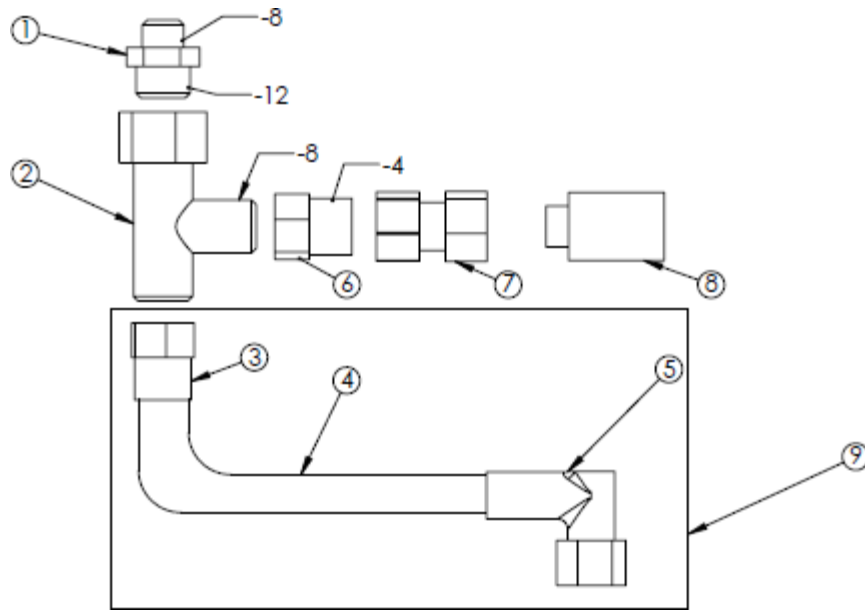

Hub Warning Kit

Ref#	Part#	Qty	Description
1	46938	1	Adapter
2	93203	1	Adapter, Tee
3	93021	1	Coupling
4	25437	1	Hose
5	389473	1	Hose End
6	390120	1	Adapter, Coupler
7	390113	1	Adapter, Coupler
8	475889	1	Switch, Pressure - 12V
9	390176	1	Reverse Loop Hose - BW260 Tow Warning Kit
10	390110	1	Hub Warning Kit Assembly
N/S	390110	1	Hub Disengage Warning System Kit