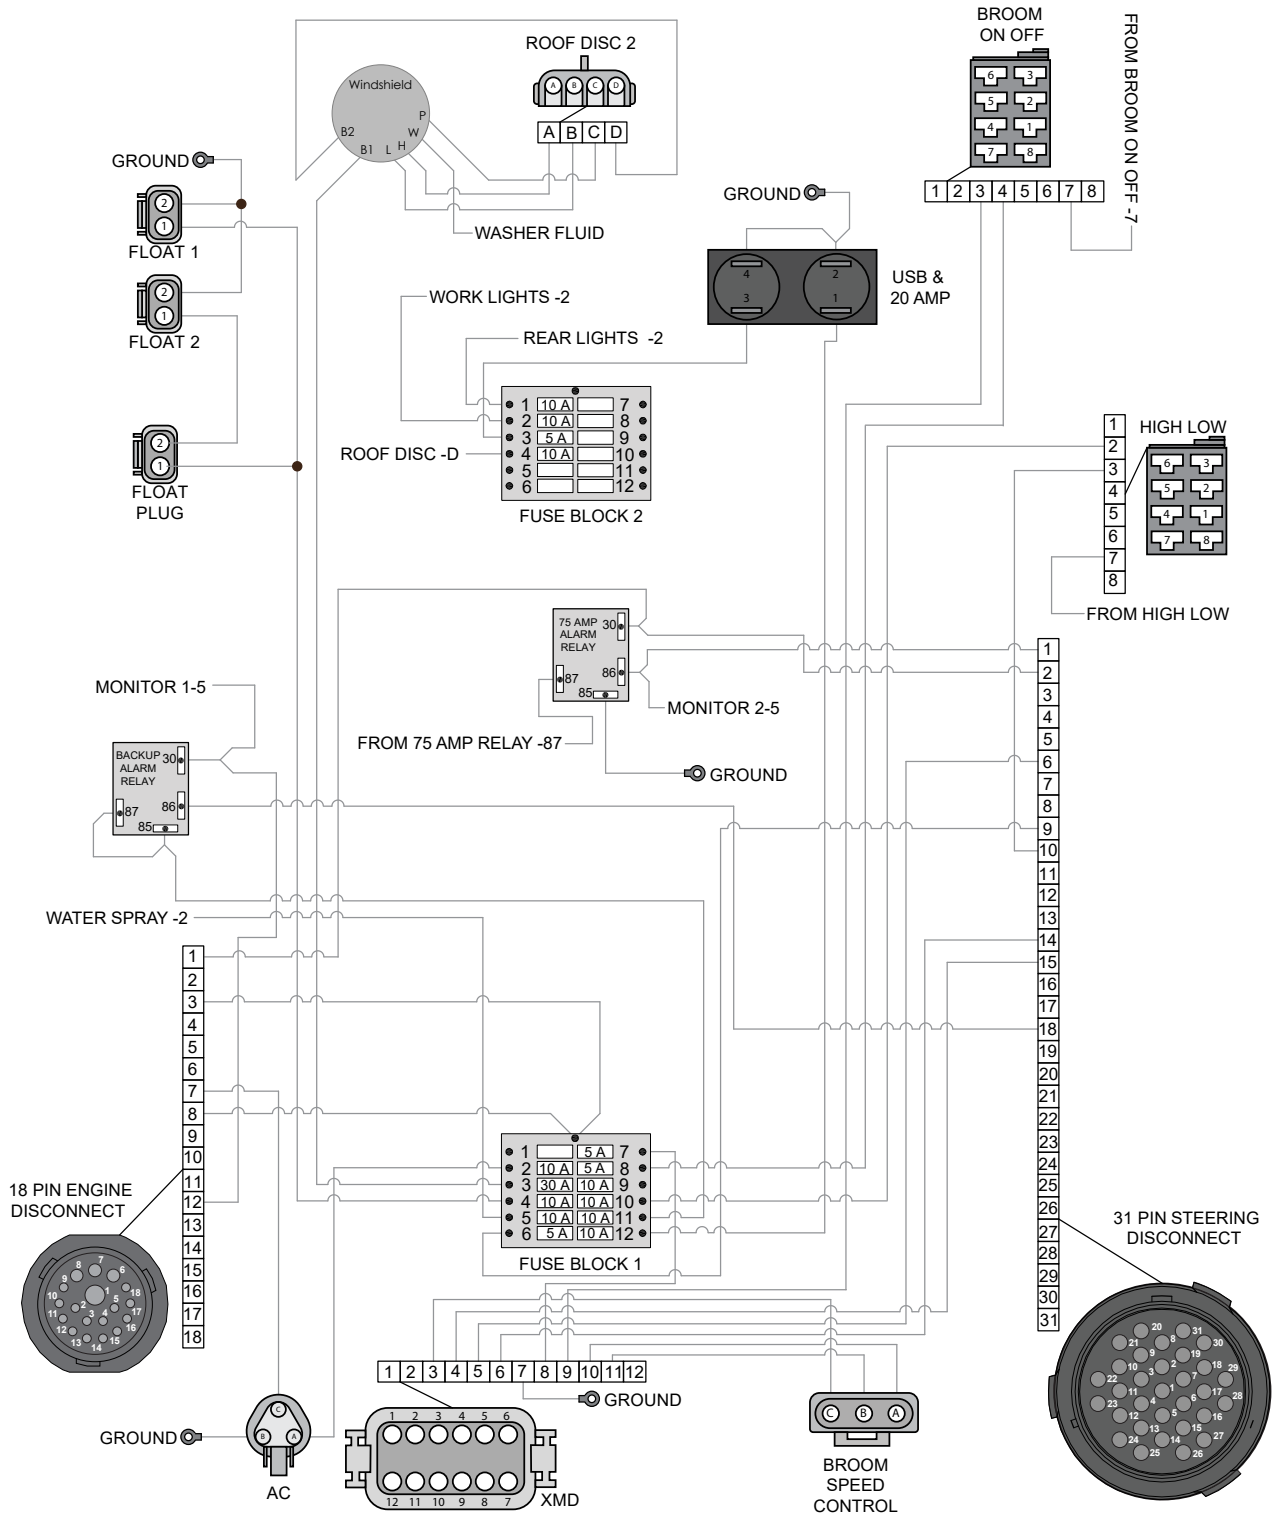

WIRING SYSTEM DETAILS (CONSOLE FRAME HARNESS -2)

470 - Series Parts Catalog

WIRING SYSTEM DETAILS

WARNING: Cancer and Reproductive Harm
www.P65Warnings.ca.gov