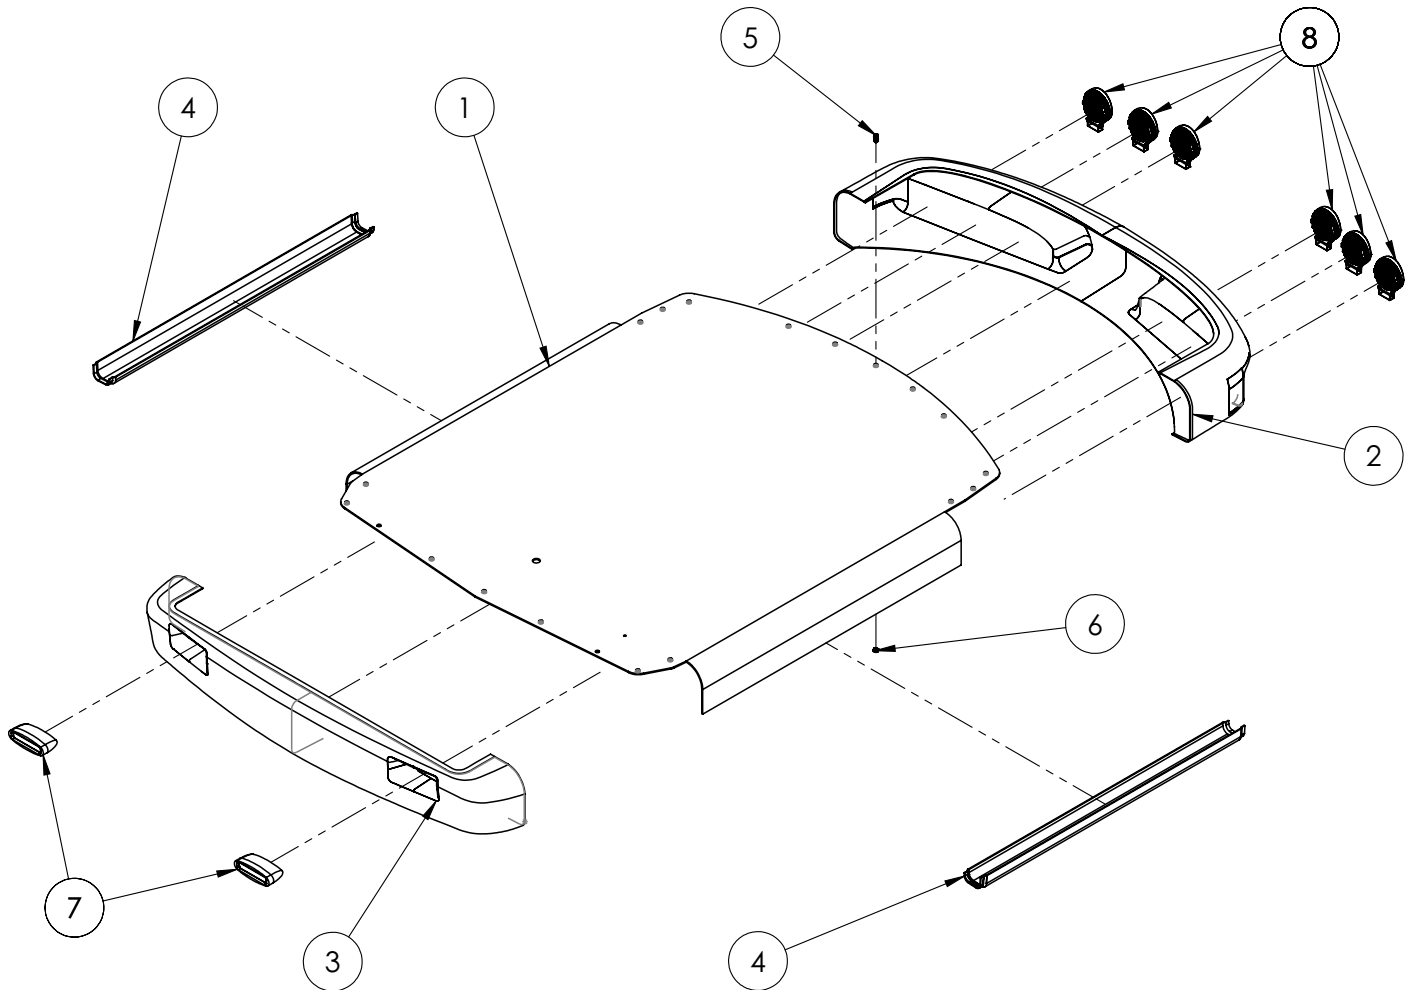

# ROOF WITH FAIRING

470 - Series Parts Catalog

ITEM #	PARTS #	DESCRIPTION	QTY.
1	512395	Roof Assembly	1
2	512529	Upper Fairing - Front	1
3	512527	Upper Fairing - Rear	1
4	512531	Upper Side Rail	2
5	512256	3/8" - 16 x 3/4" 12-Point Screw	22
6	512787	3/8" - 16 Steel Weld Nut	22
7	513505	LED Rear Work Light	2
8	307011W	LED Front Work Light	6
N/S	512960	Rear Light Mount Bushing	2
N/S	513268	Front Lighth Bushing	6
N/S	513752	32" LED Light Bar	2
N/S* = Not Shown			