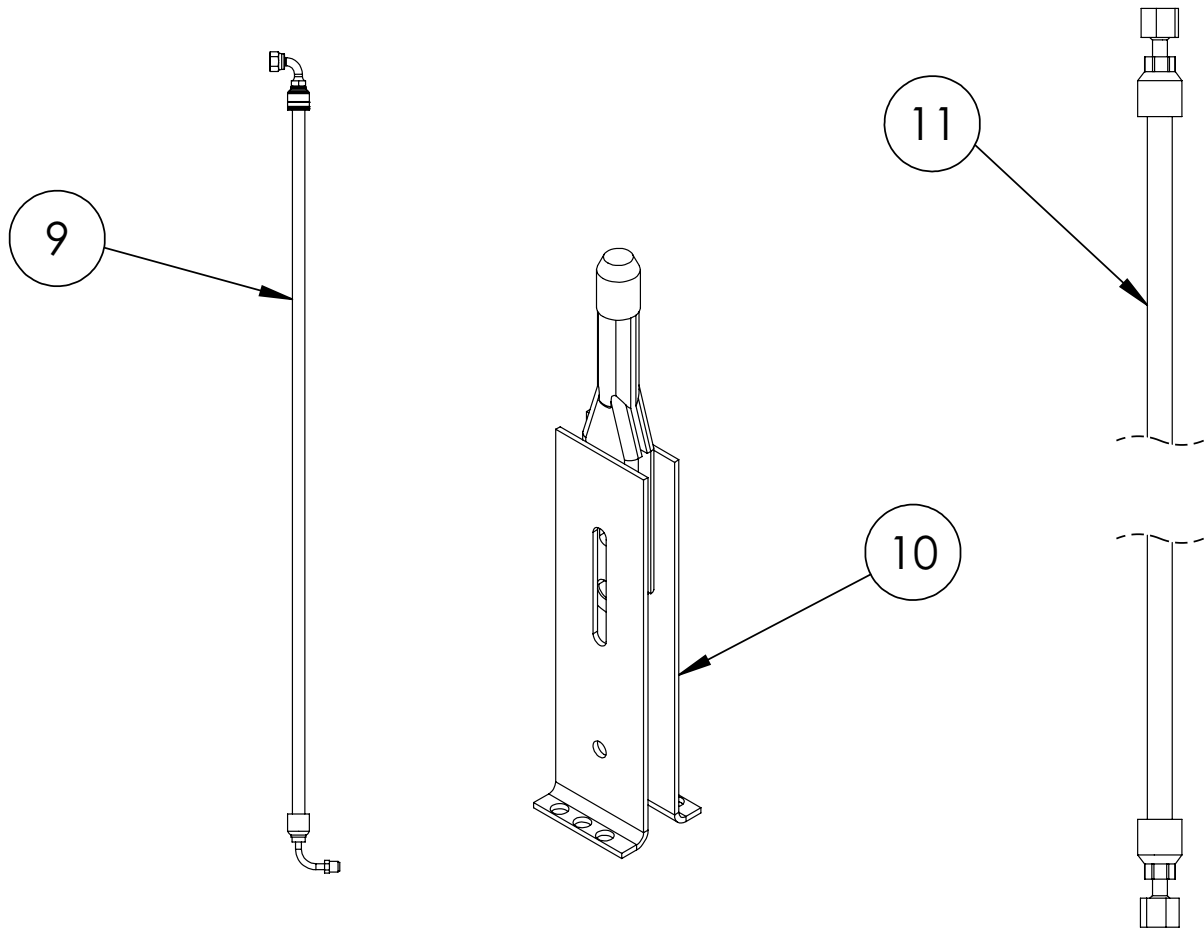

BRAKE CONTROL

470 - Series Parts Catalog

ITEM #	PARTS #	DESCRIPTION	QTY.
9	513414	Brake Line Hose Assembly	1
10	513114	Emergency Brake	1
11	513410	Brake Valve Hose Assembly	1

WARNING: Cancer and Reproductive Harm
www.P65Warnings.ca.gov