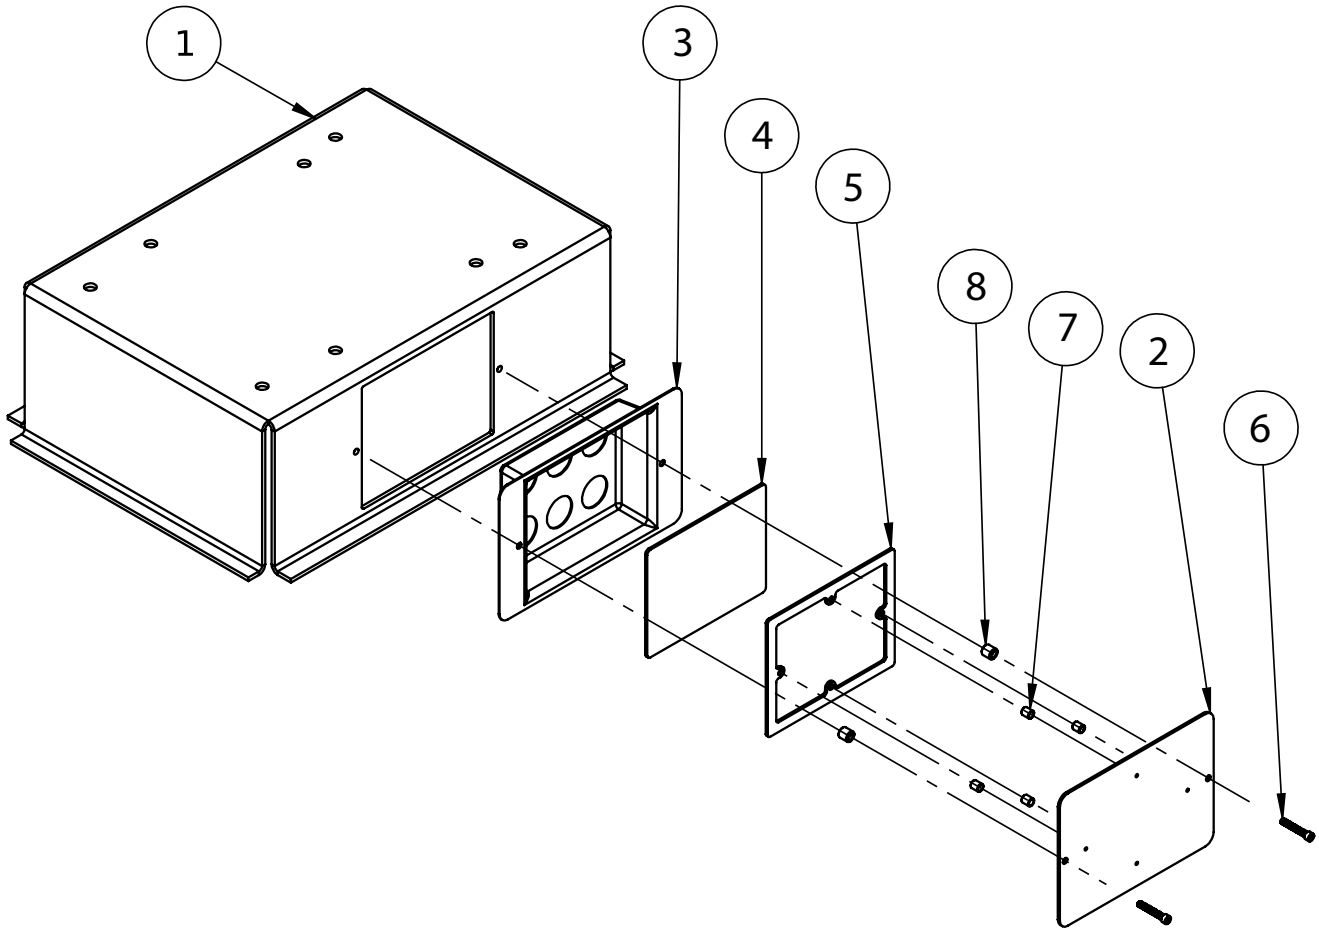

SEAT BASE ASSEMBLY

470 - Series Parts Catalog

ITEM #	PARTS #	DESCRIPTION	QTY.
1	512141	Seat Base Assembly	1
2	512144	Cabin Air Filter Cover	1
3	512456	Air Filter Plenum	1
4	512161	Cabin Air Filter - Under Seat	1
5	512146	Cabin Air Filter Outer Retainer	1
6	512154	1/4" - 20 x 1-1/2" Stainless Socket Head Cap Screw	2
7	512155	Outer Retainer Spacer	4
8	512156	Cabin Air Filter Cover Spacer	2
N/S	512192	3" Hose Coupler	1
N/S	512214	Air Filter	1
N/S* = Not Shown			

WARNING: Cancer and Reproductive Harm
www.P65Warnings.ca.gov