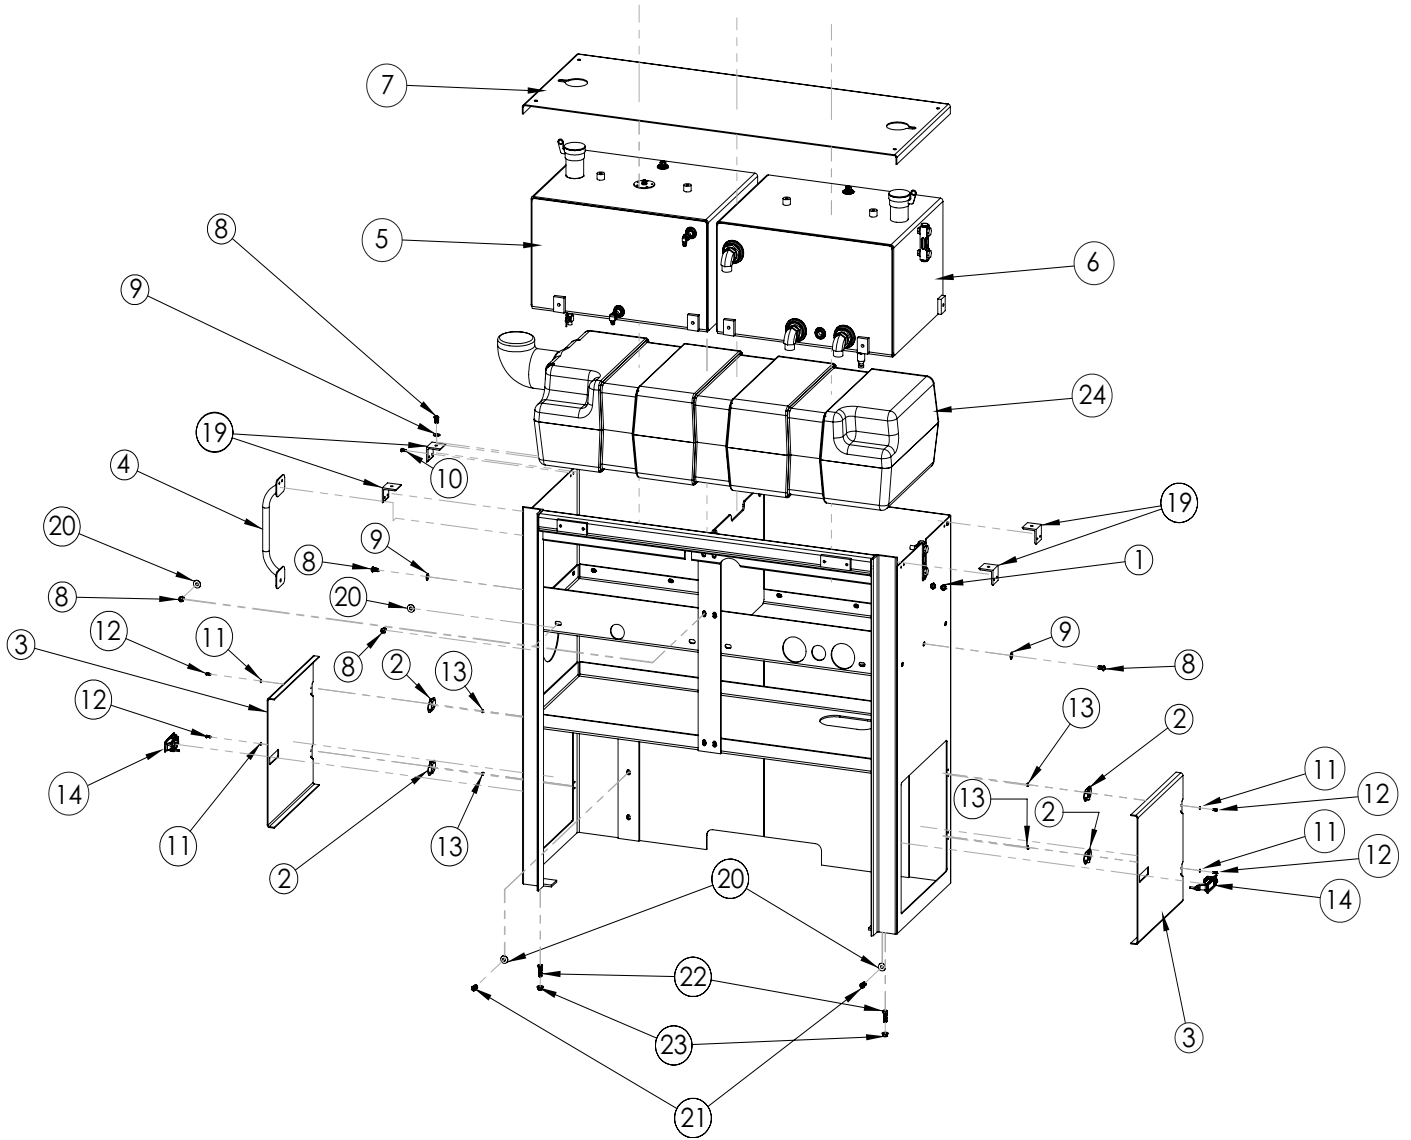

HYDRAULIC & FUEL TANK CABINET ASSEMBLY

470 - Series Parts Catalog

WARNING: Cancer and Reproductive Harm
www.P65Warnings.ca.gov

HYDRAULIC & FUEL TANK CABINET ASSEMBLY (CONT.)

470 - Series Parts Catalog

ITEM #	PARTS #	DESCRIPTION	QTY.
1	512787	Hex Weld Nut	2
2	512885	Surface Mount Hinge	4
3	512772	Cabinet Door	2
4	512457	Cabinet Grab Handle Assembly	1
5	512800	Fuel Tank Assembly	1
6	512850	Hydraulic Tank Assembly	1
7	512766	Tank Cabinet Top Panel	1
8	512788	3/8" - 16 x 3/4" Stainless Button Head Cap Screw	22
9	512783	3/8" Stainless Washer	6
10	512779	1/4" - 20 x 1/2" Stainless Button Head Cap Screw	8
11	512796	#8 Stainless Washer	4
12	512792	#8 - 32 x 1/2" Stainless Socket Head Cap Screw	16
13	512785	1/4" Stainless Washer	16
14	512775	Black Lever Latch	2
19	512768	Cover Support Bracket	4
20	512783	3/8" Stainless Washer	16
21	441659	3/8" - 16 x 1" Lock Bolt	4
22	83527	3/8" - 16 x 1 1/4" Lock Bolt	2
23	83501	Lock Nut	2
24	512914	Cabinet Poly Tank	1
21	204802	Rear Shelf Support	1