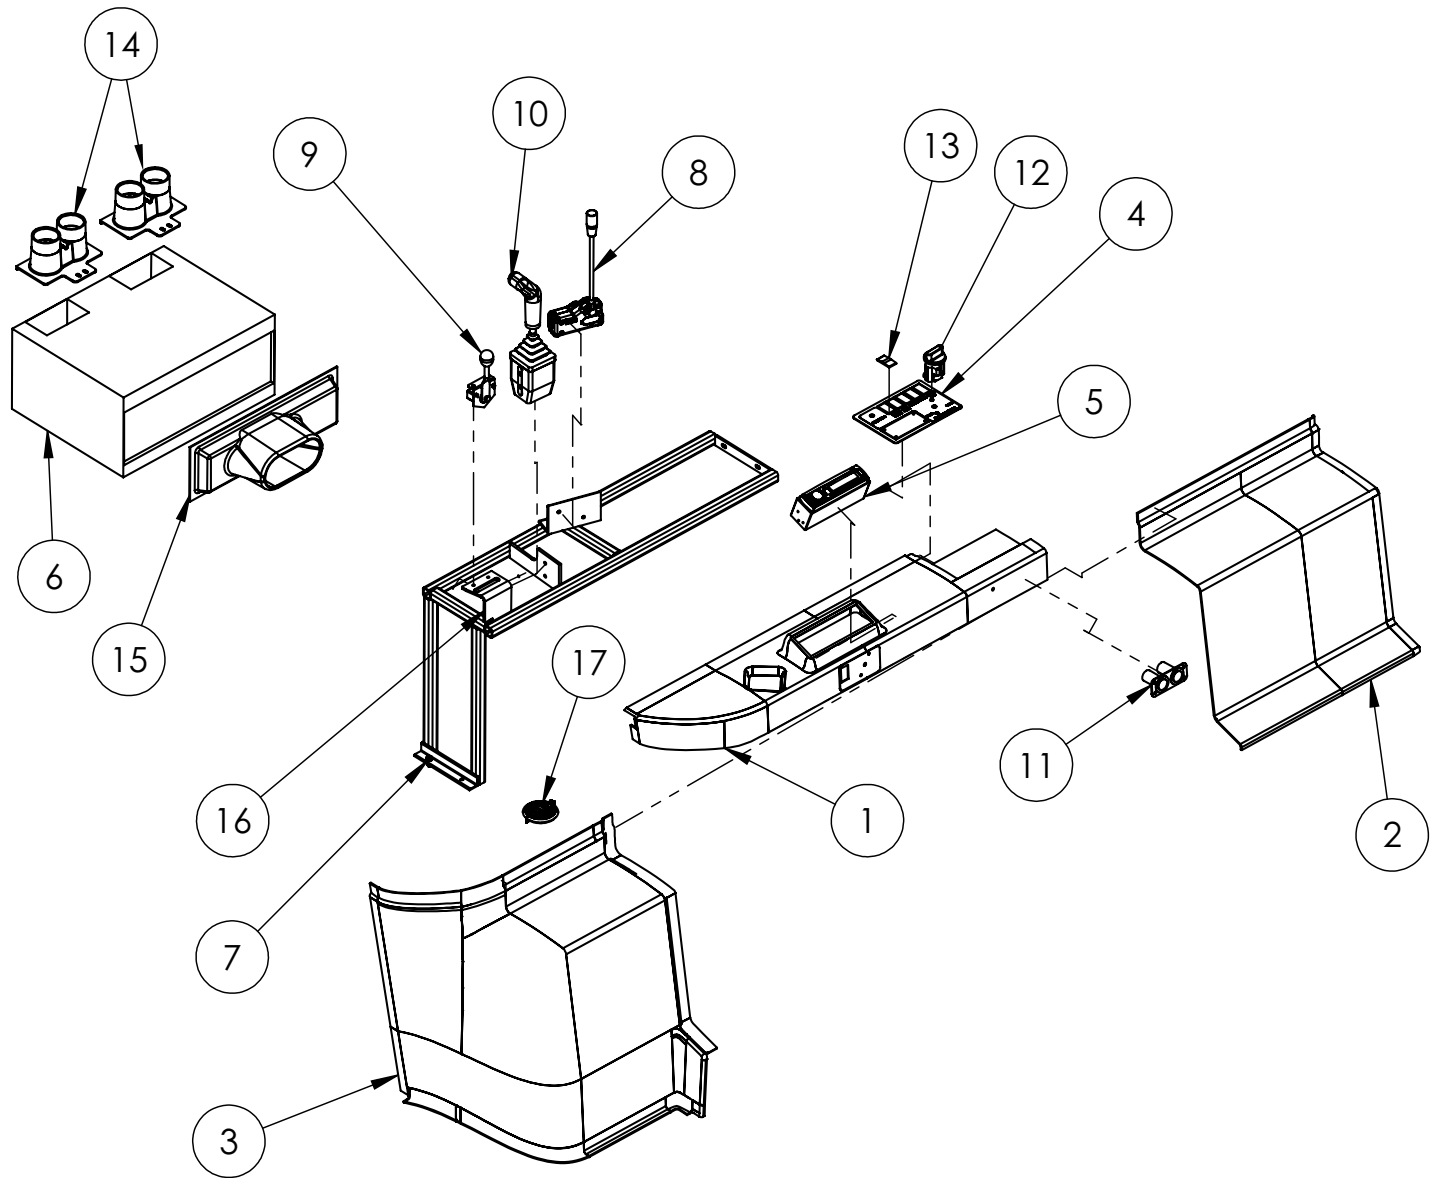

RH CONSOLE ASSEMBLY

470 - Series Parts Catalog

WARNING: Cancer and Reproductive Harm
www.P65Warnings.ca.gov

RH CONSOLE ASSEMBLY - PARTS (CONT.)

470 - Series Parts Catalog

ITEM #	PARTS #	DESCRIPTION	QTY.
1	512436	RH Console Upper Fairing	1
2	512432	RH Console AFT Fairing	1
3	512434	RH Console Forward Fairing	1
4	512472	Control Plate	1
5	512130	Heavy Duty Radio - Option	1
6	512176	Heat and A/C Kit	1
7	513450	Control Mount Frame Assembly	1
8	513346	Cable Control Block	1
9	513537	Electronic Throttle Control	1
10	513348	HD Joystick with On/Off Switch	1
11	512137	12v USB Dual Charger	1
12	513535	Broom Control Dial	1
13	460113	On/Off Way Switch	6+
14	512270	2.5 AC Plenum	2
15	512459	AC Fresh Air Plenum	1
16	513452	Throttle Bracket	1
17	512408	Air Vent 2.5	1
N/S	512140	Cup Holder	1
N/S	512132	Speakers	2
N/S	51299	AC Control Panel	1
N/S	512472-1	Control Panel Decal	1
N/S	513350	35.4" Valve Control Cable	2
N/S	513352	47.2" Valve Control Cable	1
N/S* = Not Shown			

+5-8 Switches Depending On Options