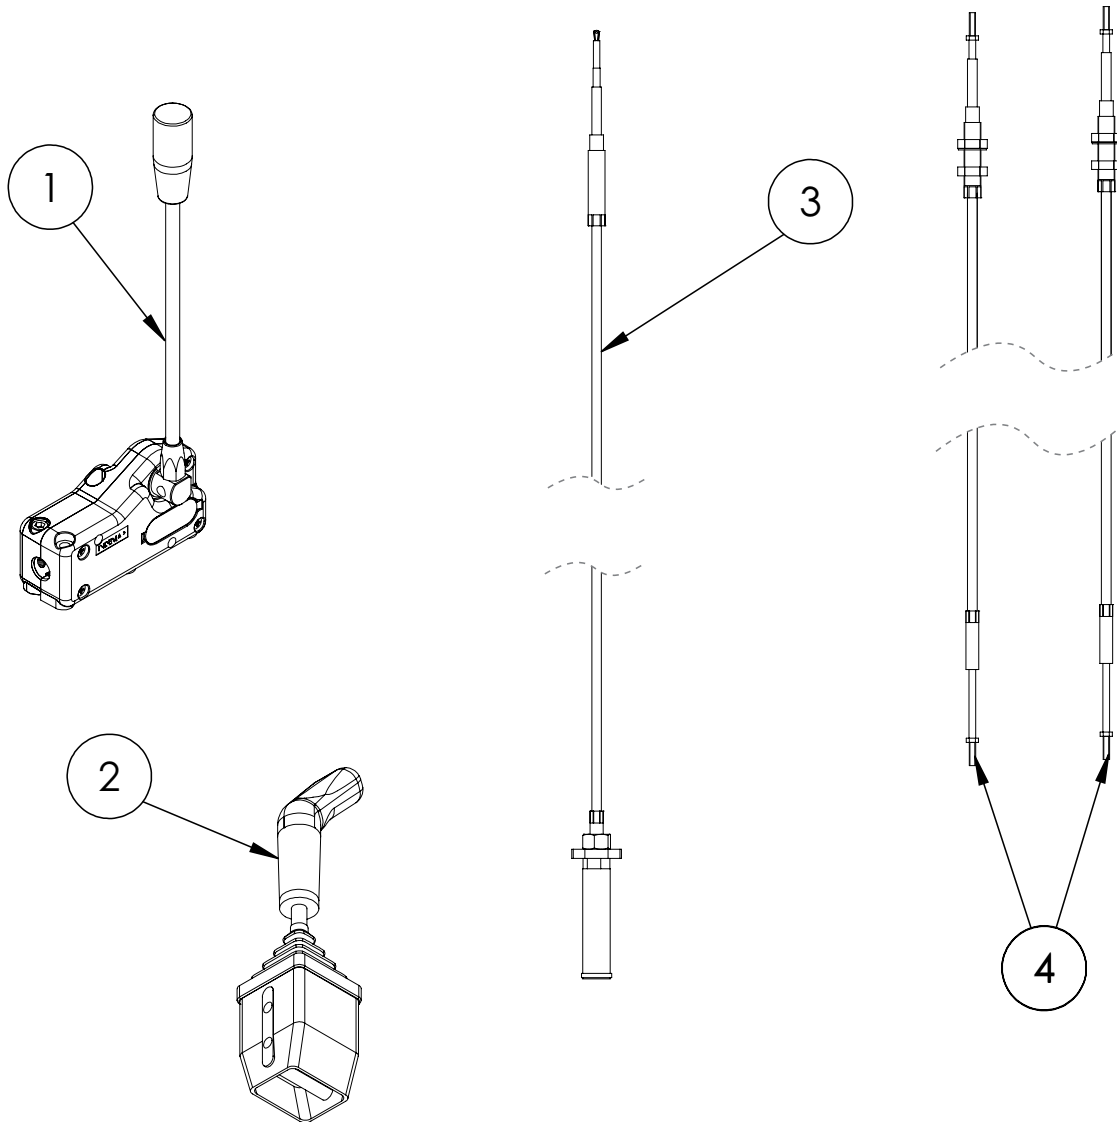

# HYDROSTATIC CONTROL ASSEMBLIES

470 - Series Parts Catalog

ITEM #	PARTS #	DESCRIPTION	QTY.
1	513346	Single Axis Lever Cable Control Block	1
2	513348	HD Joystick with ON/OFF Switch	1
3	513350	35.4" Push-Pull Cable	2
4	513352	47.2" Push-Pull Cable	1