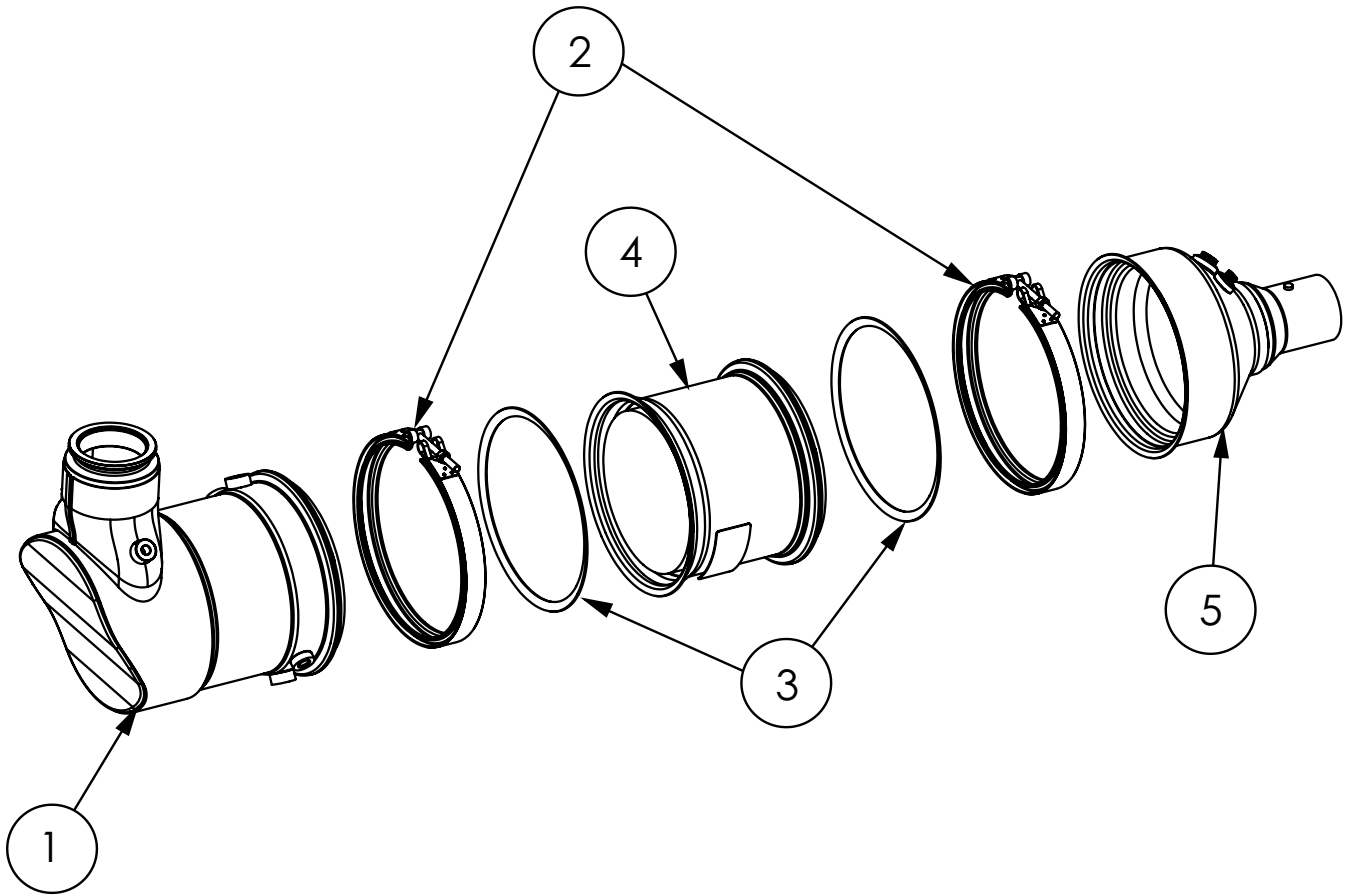

ITEM #	PARTS #	DESCRIPTION	QTY.
1	344357	DOC, FMJ	1
2	344373	V-Clamp DPF/DOC, FMJ	2
3	344370	DPF With Gasket, FMJ	2
4	344371	DPF Housing Gasket. FMJ	1
5	344372	Exhaust Pipe, Size 2, FMJ	1
N/S	344375	DOC Fitting Plug, FMJ	1
N/S	344376	DOC Drain Plug, FMJ	1
N/S* = Not Shown