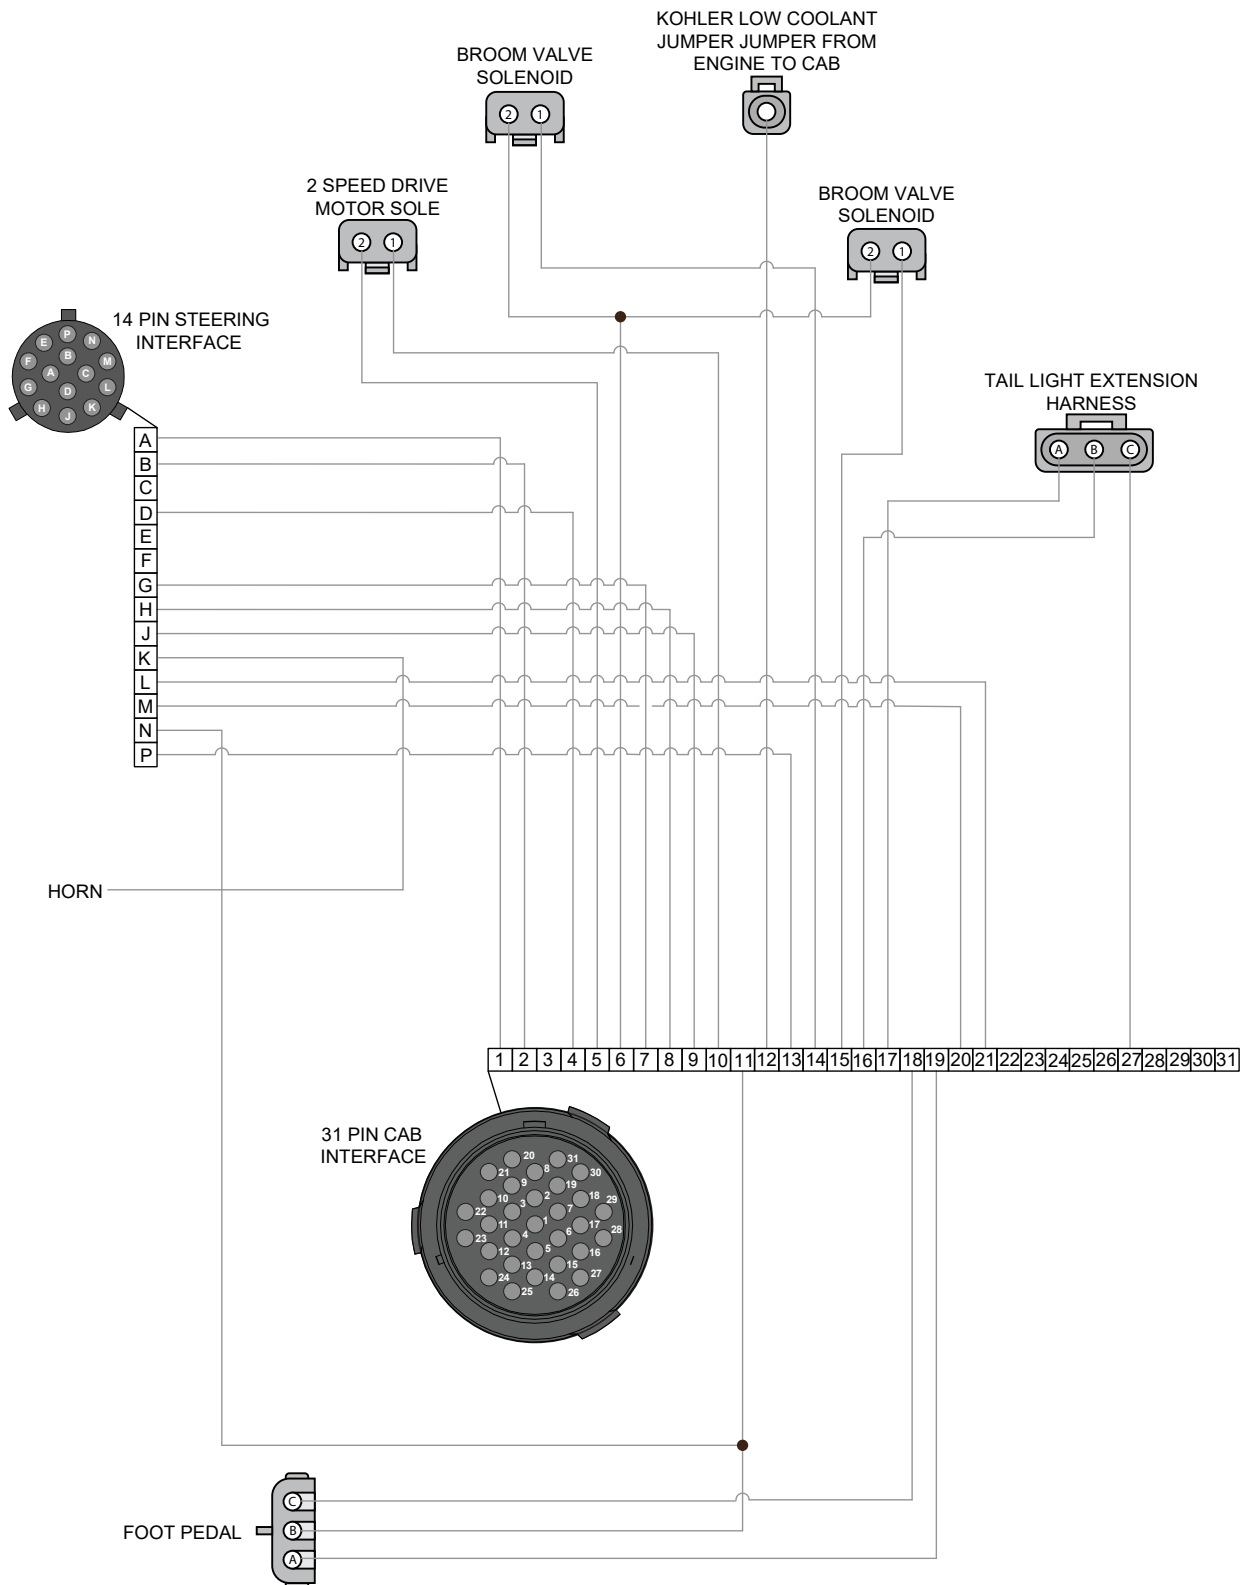

WIRING SYSTEM DETAILS (STEERING TO CAB HARNESS)

470 - Series Parts Catalog

WIRING SYSTEM DETAILS

WARNING: Cancer and Reproductive Harm
www.P65Warnings.ca.gov