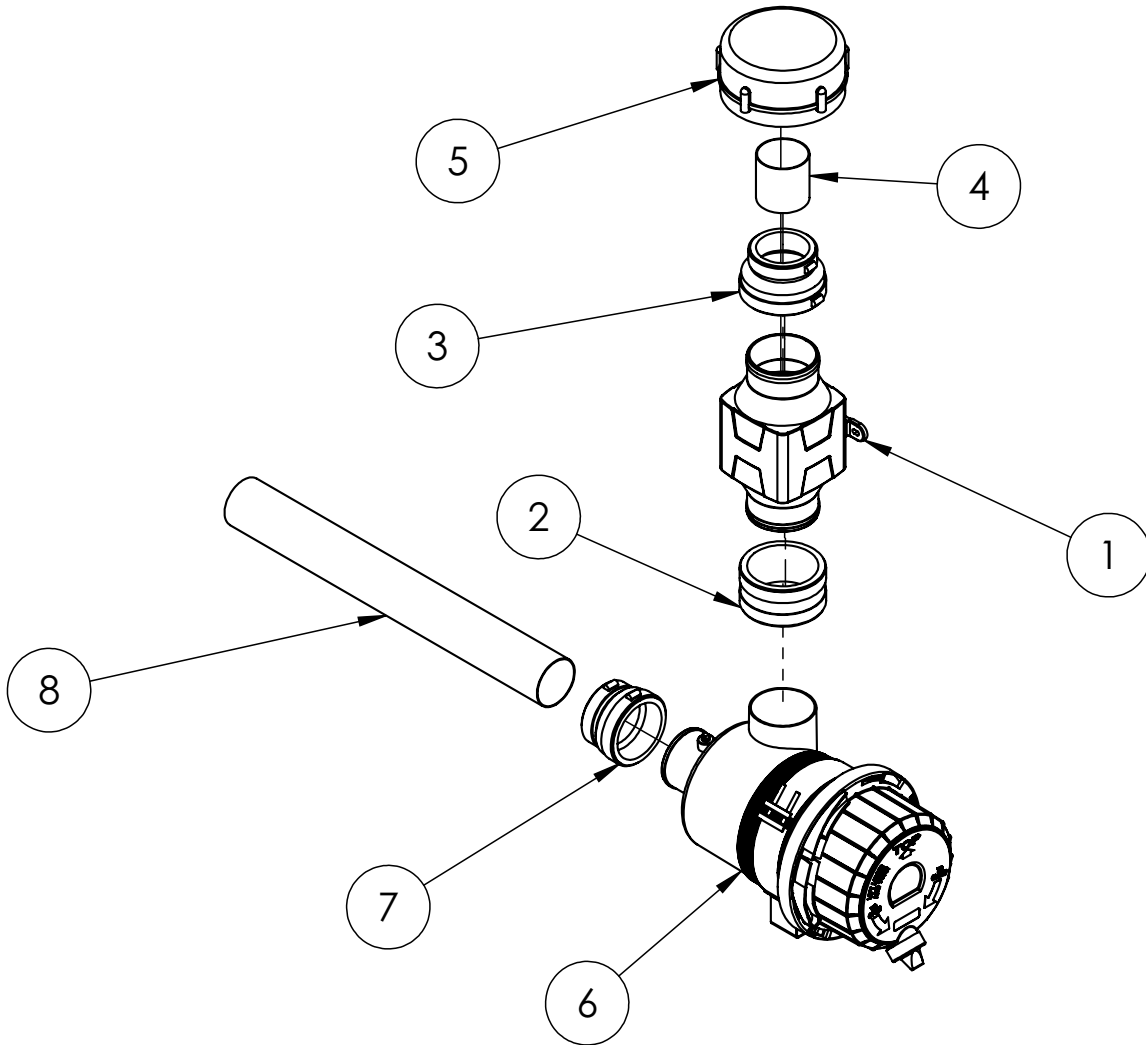

CABIN AIR FILTER ASSEMBLY

470 - Series Parts Catalog

ITEM #	PARTS #	DESCRIPTION	QTY.
1	512276	In-Line Blower	1
2	512272	4" Rubber Coupler	1
3	512274	4"-3" Rubber Reducer	1
4	387101	3.00 x 16 x 3.00 Tube	1
5	388426	Precleaner	1
6	512202	Cabin Air Filter Housing	1
7	512207	3 1/2" - 3" Rubber Reducer	1
8	512194	3" Flex Tube	3.125'
N/S	512214	Air Filter Element	1
N/S* = Not Shown			

WARNING: Cancer and Reproductive Harm
www.P65Warnings.ca.gov