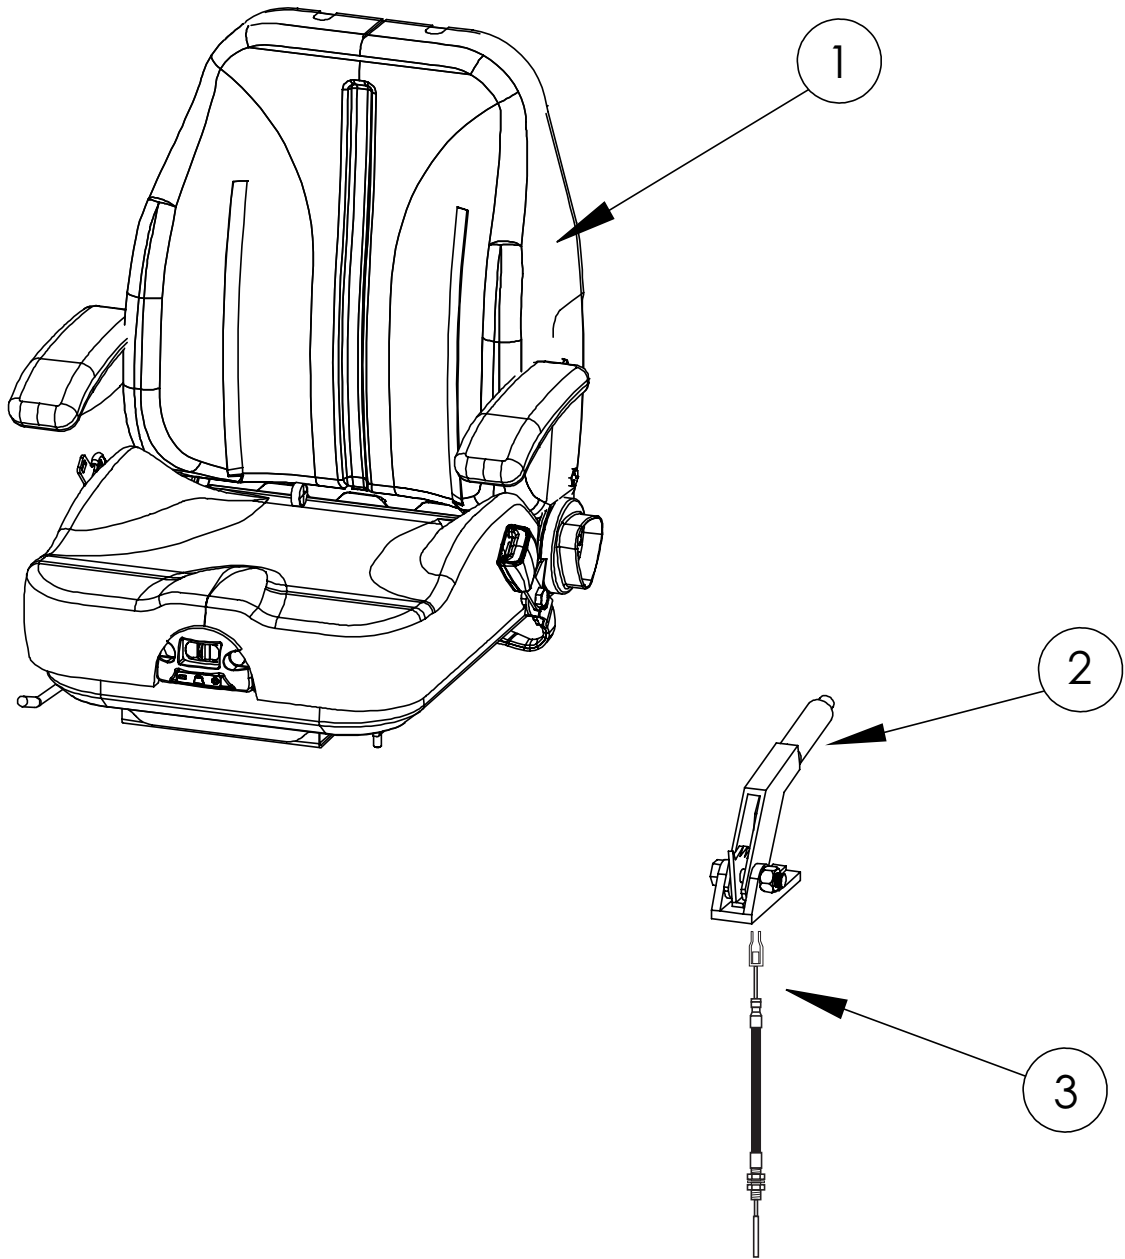

OPERATOR COMPARTMENT

470 - Series Parts Catalog

ITEM #	PARTS #	DESCRIPTION	QTY.
1	BS-1050W	Standard Seat	1
1.1	512104	Air Ride Seat	1
2	513114	Parking Brake	1
3	386932	Parking Brake Cable	1

WARNING: Cancer and Reproductive Harm
www.P65Warnings.ca.gov