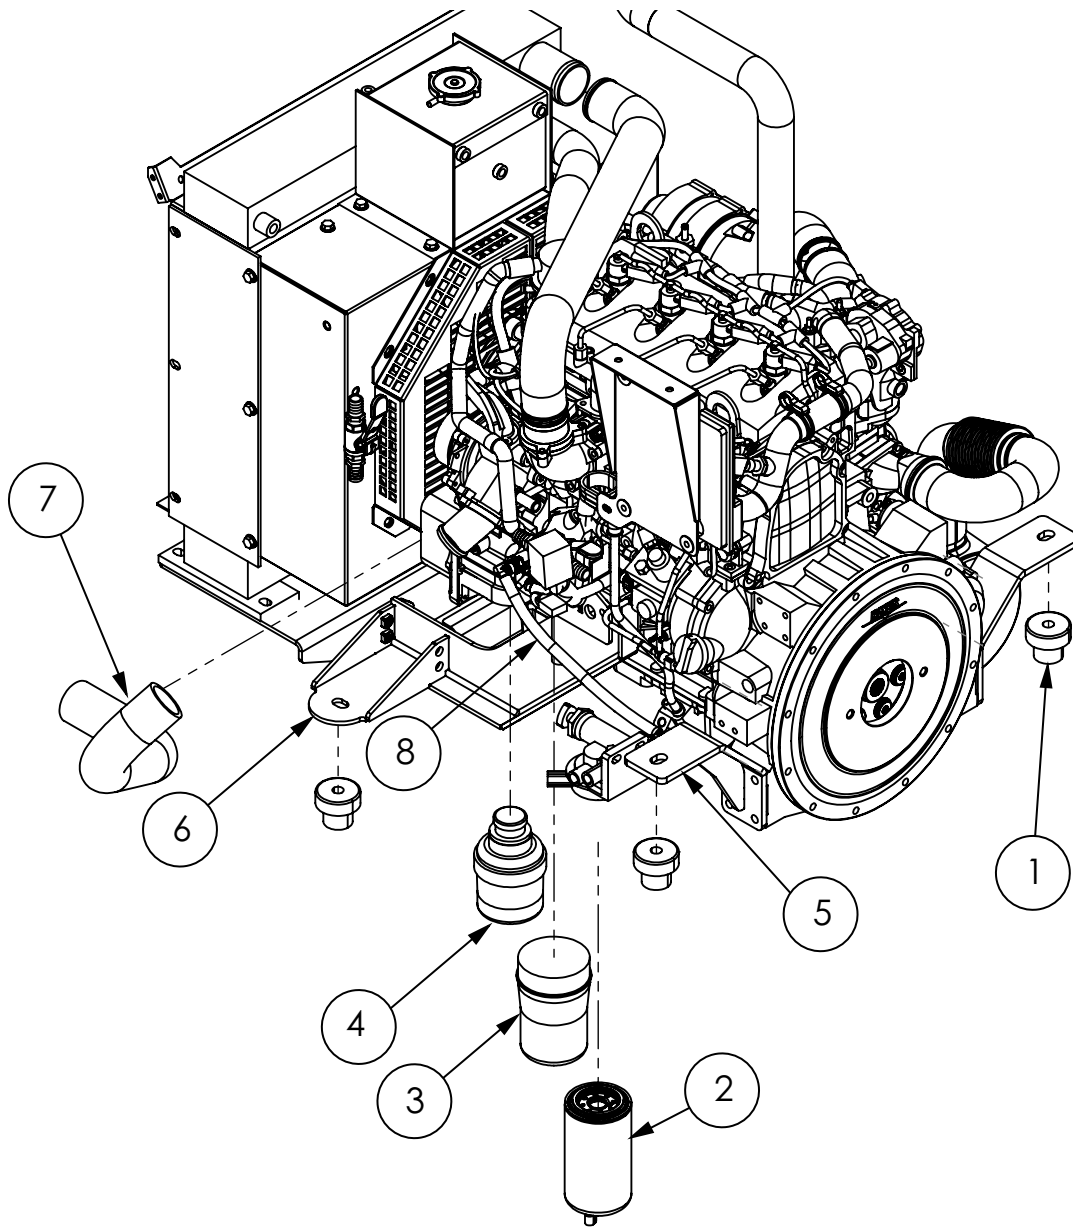

CUMMINS ENGINE ASSEMBLY (CONT.)

470 - Series Parts Catalog

ITEM #	PARTS #	DESCRIPTION	QTY.
1	431304	Isolator, Engine Mount	4
2	344383	Filter, Fuel Secondary	1
3	344384	Filter, Fuel Primary Cartridge	1
4	344385	Filter, Engine Oil	1
5	513038	Forward Engine Mount Assembly Cummins	2
6	344386	Mount, Motor Left Front	1
N/S	344387	Mount, Motor Right Front	1
7	344388	Hose, Lower Radiator	1
8	344389	Fuel Line Cummins 4F	1
N/S	344390	Fuel Hose, Quick-Connect	1

N/S* = Not Shown

WARNING: Cancer and Reproductive Harm
www.P65Warnings.ca.gov