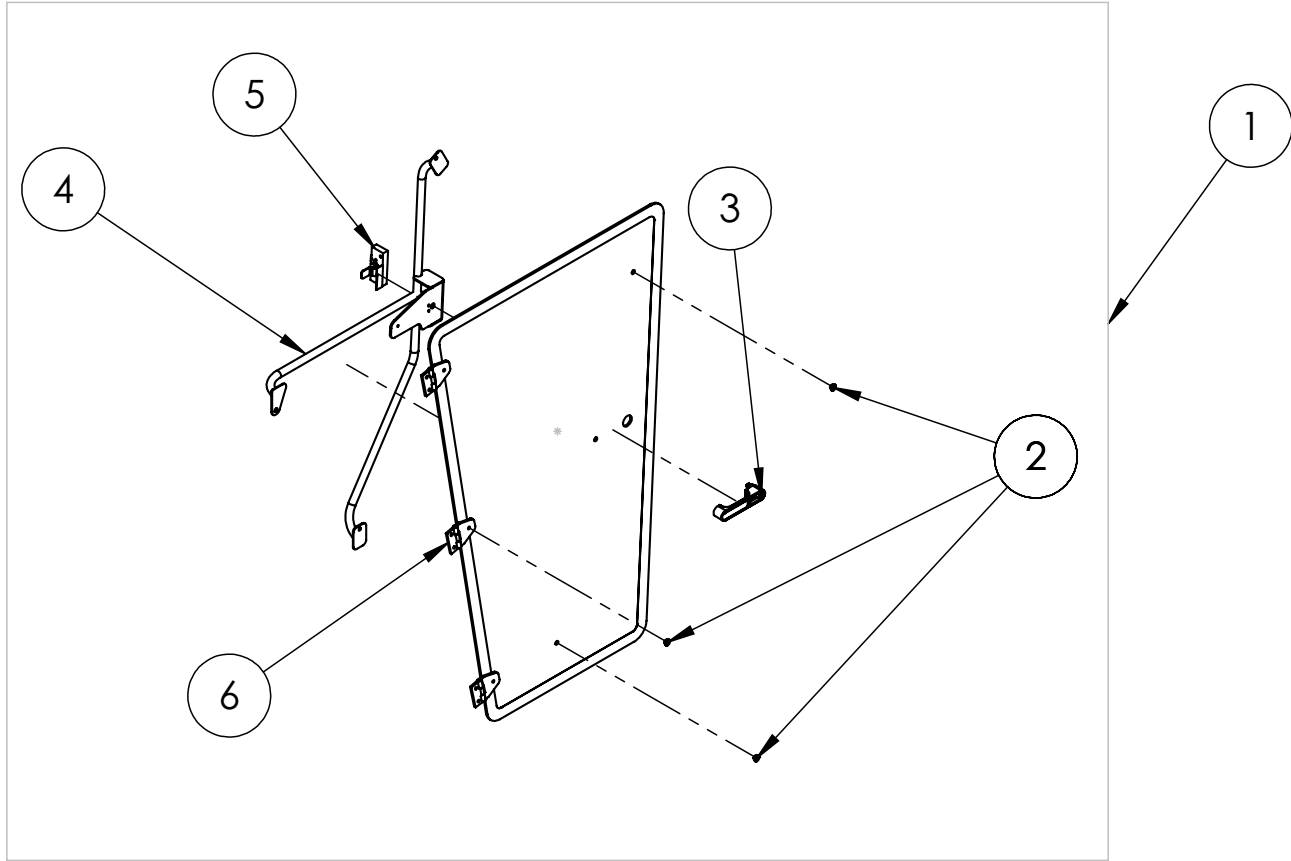

CABIN DOOR ASSEMBLY

470 - Series Parts Catalog

ITEM #	PARTS #	DESCRIPTION	QTY.
1	512541	Cabin Door Assembly	1
2	512543	Cabin Door Frame Mount Bushing	3
3	446138	Door Handle & Keys	1
4	512544	Cabin Door Frame	1
5	446120	Door Latch	1
6	442269	Hinge, W/Grommet & Bushing	3

WARNING: Cancer and Reproductive Harm
www.P65Warnings.ca.gov