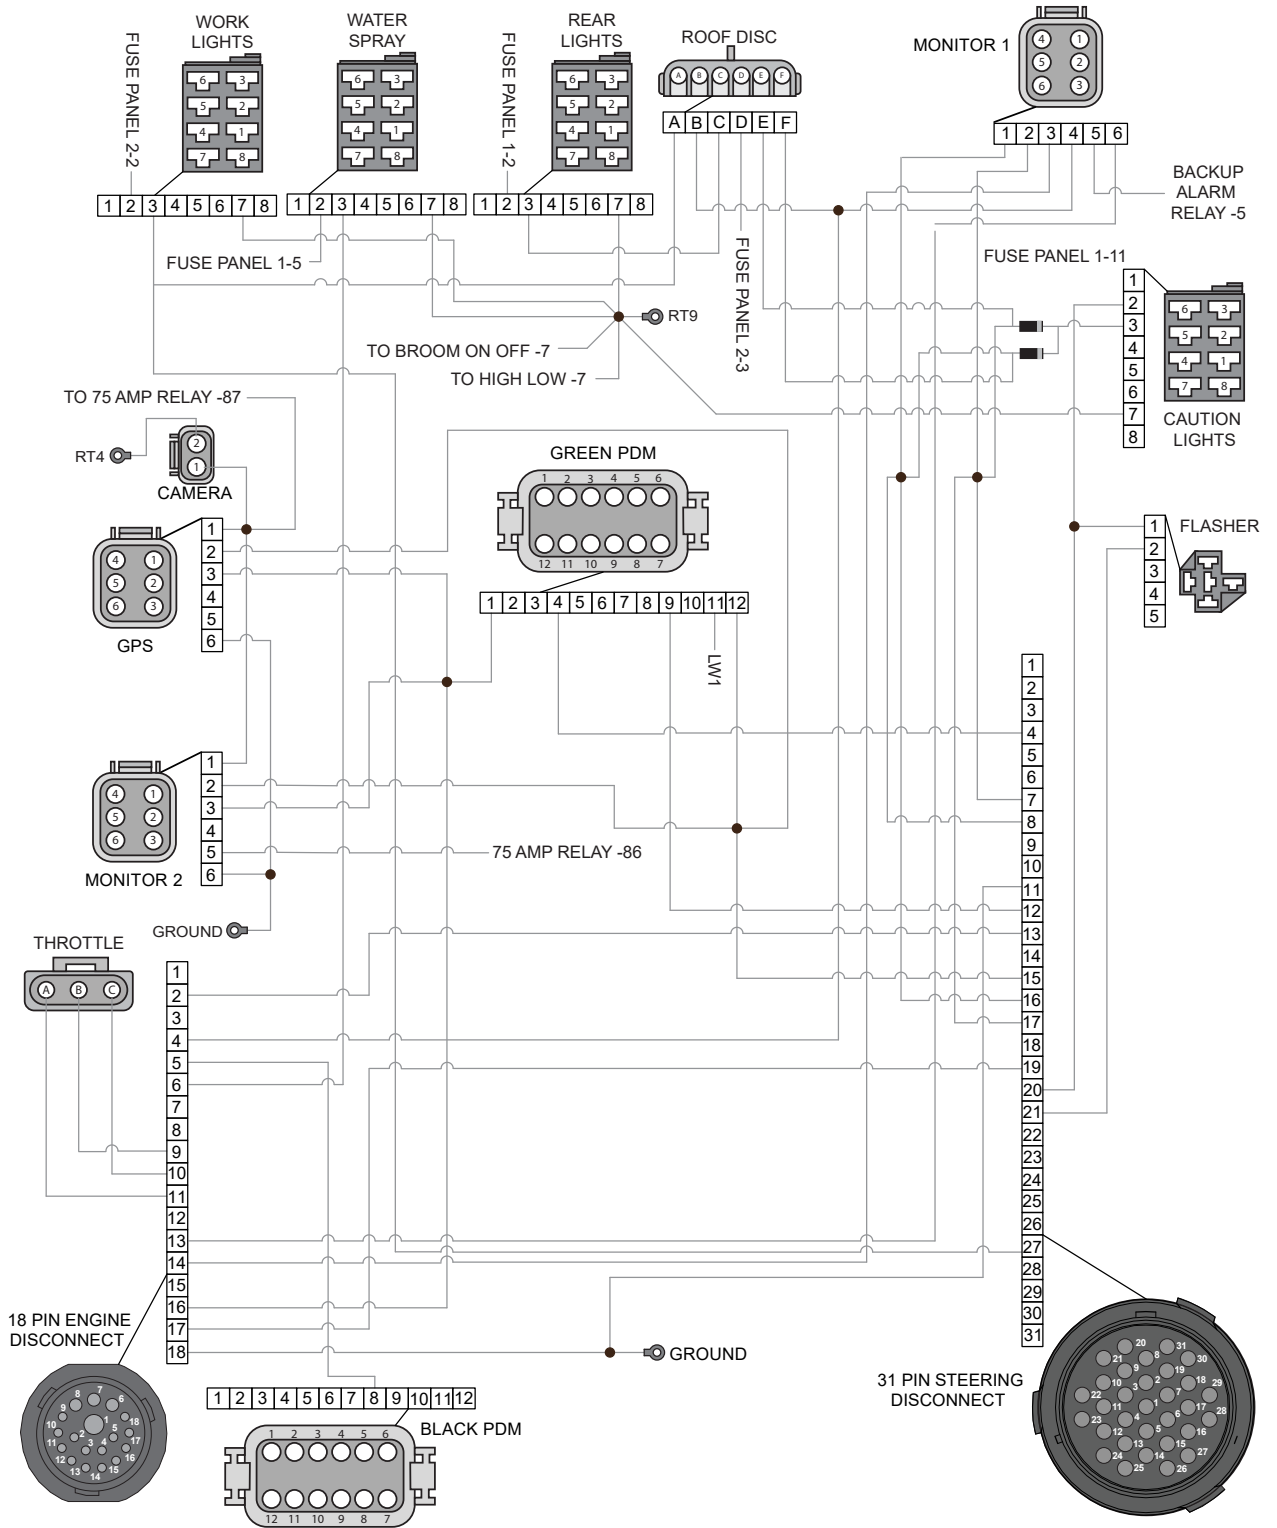

WIRING SYSTEM DETAILS (CONSOLE FRAME HARNESS -1)

470 - Series Parts Catalog

WIRING SYSTEM DETAILS

WARNING: Cancer and Reproductive Harm
www.P65Warnings.ca.gov