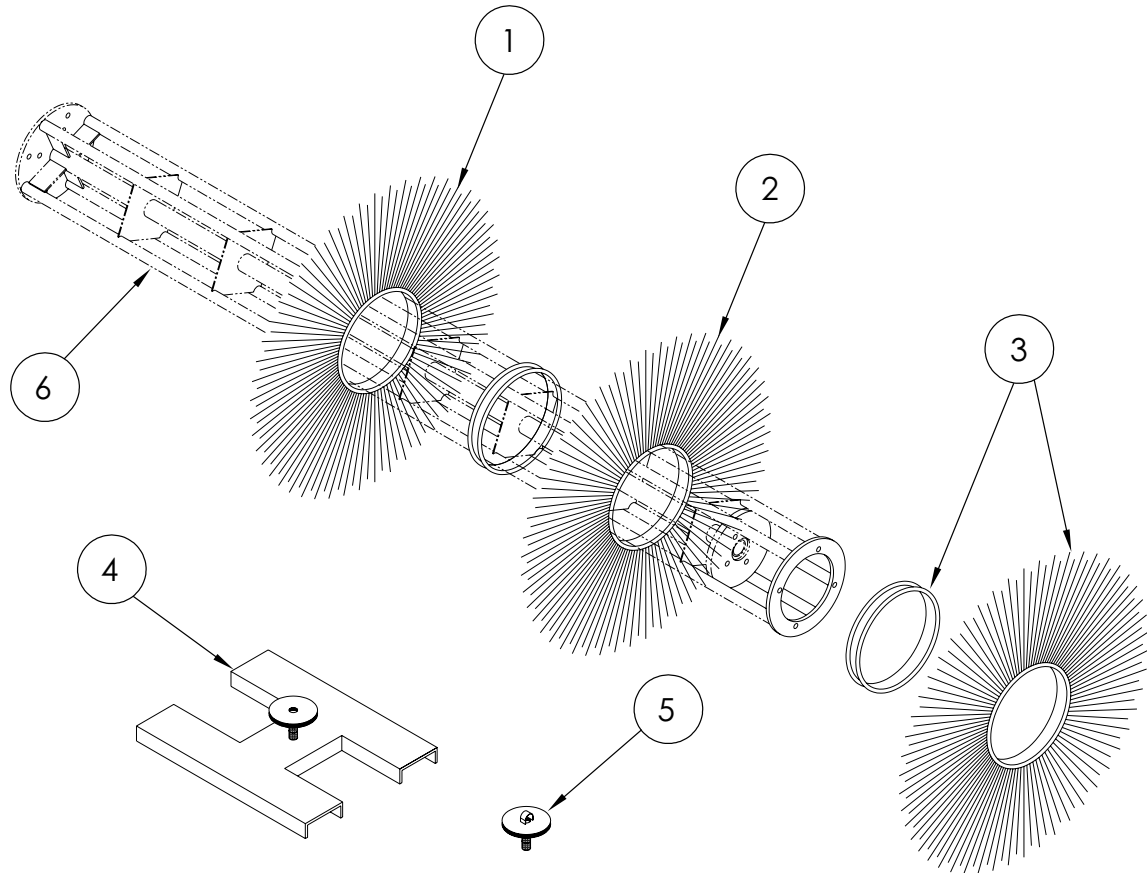

BROOM CORE WAFER & SPACERS

470 - Series Parts Catalog

ITEM #	PARTS #	DESCRIPTION	QTY.
1	514010	10" x 32" Poly Wafer	1
2	514024	10" x 32" Wire Wafer	1
3	KF0003	8' Set, Poly Wafer w Spacers	1
3.1	KF0004	8' Set, 1/2 Poly 1/2 Wire w/Spacers	1
3.2	513925	Poly Quick Change Core	1
3.3	513916	1/2 Poly 1/2 Wire Quick Chnage Core	1
4	514027	Core Service Stand	1
5	514030	Core Service Ring	1
6	850029F	Core Mandrel	1