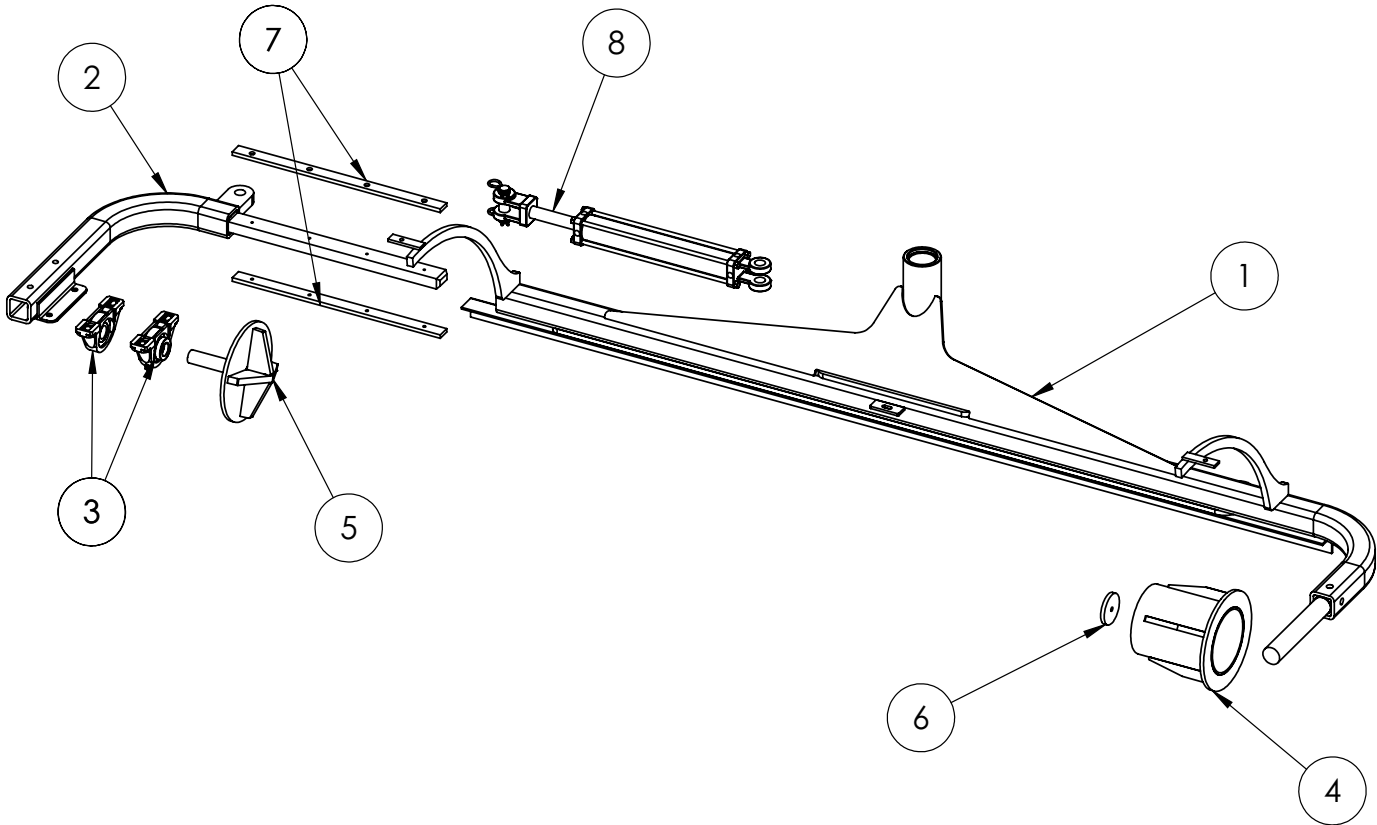

QUICK CHANGE ASSEMBLY

470 - Series Parts Catalog

ITEM #	PARTS #	DESCRIPTION	QTY.
1	513926	Quick Change Frame Motor Side Weldment	1
2	513928	Quick Change Frame Shaft Side Weldment	1
3	513235	Pillow Block Bearing	1
4	513910	Quick Change Motor Hub Weldment Assembly	1
5	513917	Quick Change Idler Hub Weldment	1
6	513929	Quick Change Motor Hub Washer	1
7	513932	Quick Change Wear Plate	2
8	513922	Quick Change Shift Cylinder	1
N/S	64931	Screw, Countersunk, 1/4-20 x 3/4	8
N/S* = Not Shown			

WARNING: Cancer and Reproductive Harm
www.P65Warnings.ca.gov