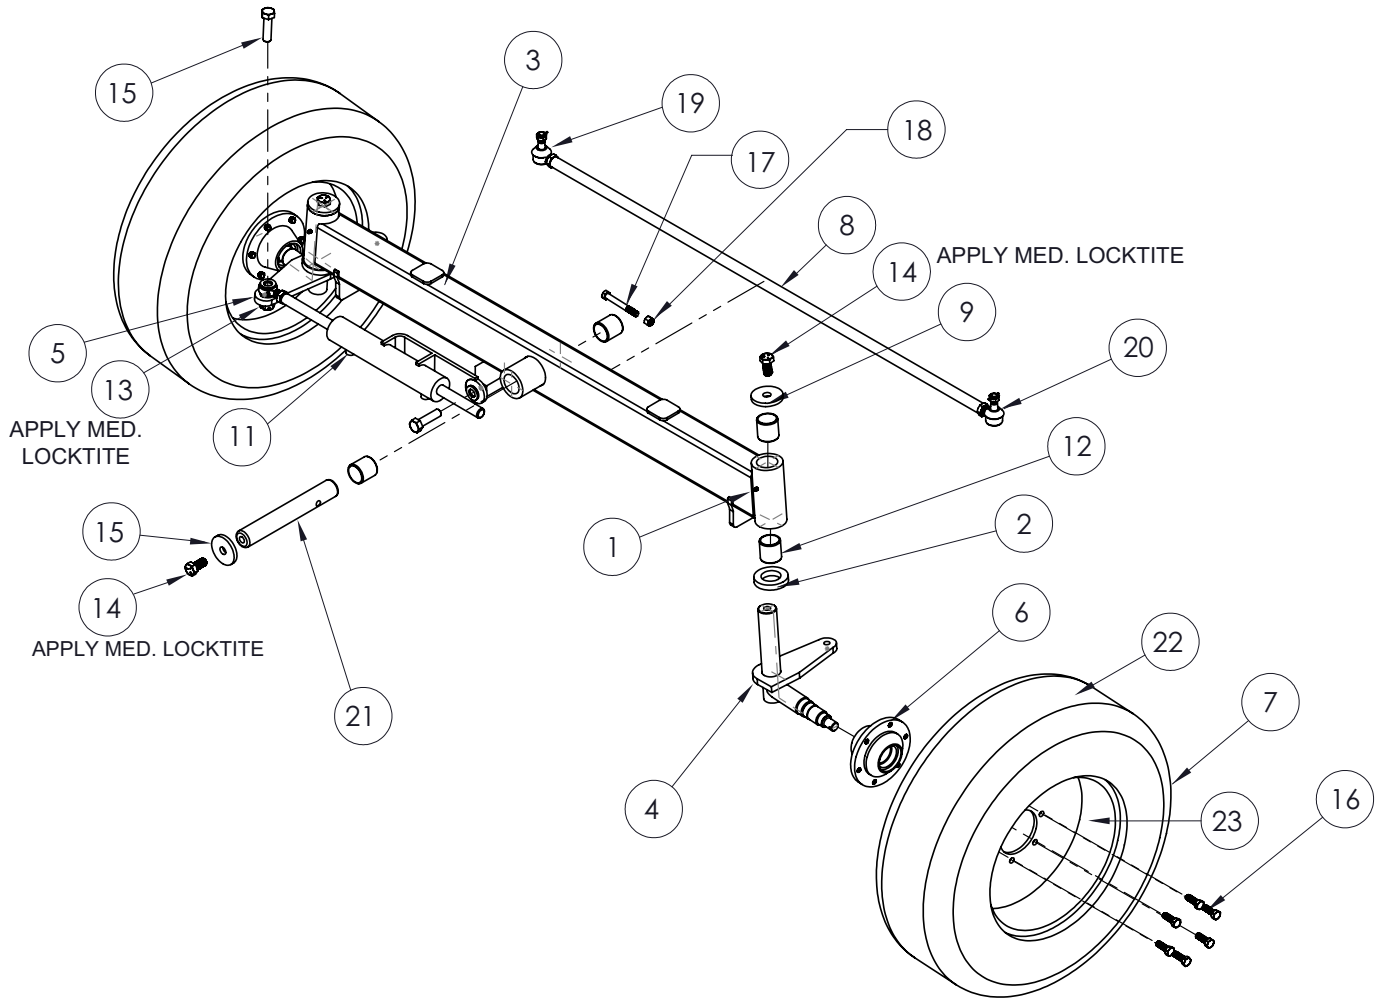

REAR AXLE ASSEMBLY & TIRES

470 - Series Parts Catalog

WARNING: Cancer and Reproductive Harm
www.P65Warnings.ca.gov

REAR AXLE ASSEMBLY & TIRES(CONT.)

470 - Series Parts Catalog

ITEM #	PARTS #	DESCRIPTION	QTY.
1	31401	Grease Zerk, .25-20 STR	3
2	V63023100	Thrust Washer, Lower	2
3	804726	Weldment, Axle	1
4	804729	Weldment, Spindle, Right	1
5	804727	Weldment, Spindle, Left	1
6	513165	Hub, 6 on 6	2
7	513166	Rear Wheel and Tire	2
N/S	513156	Front Wheel and Tire	2
N/S	513157	Rear Wheel	2
N/S	513902	Front Wheel	2
N/S	513159	Tire	4
8	840730	Tie Rod Assembly	1
9	513175	Washer, 3/4" x 3 1/2" x 3/8"	3
10	513176	Pin, Axle Pivot 1.75 x 12.06	1
11	203526F	Cylinder 2 x 6, Bailey 400-511	2
12	63023100	Brass Bushing, 1.75 ID x 2 OD x 2 Long	6
13	13276	Hex Lock Nut 1.00 - 8 UNC	4
14	12385	Hex Head Bolts, .75 x 1.5	3
15	V00609200	Hex Head Bolts, 1.00 x 3.50	2
16	512260	Lug Bolts, .50-20	12
17	11783	Bolts, .50 x 4.00	1
18	11981	Nylon Lock Nut .50-13	1
19	407908	Kit, Tie Rod End - LH	1
20	407916	Kit, Tie Rod End - RH	1
N/S	513201	3/4" - 16 Thin Hex Nut LH Thread	1
N/S	513203	3/4" - 16 Thin Hex Nut RH Thread	1
N/S	12005	Washer .56 Flat	1
21	513176	Axle Pivot Pin	1
22	513159	Tire 245/75/R16	4
23	204805	Wheel	4
N/S	804805	Wheel + Tire	4
N/S	804806	Wheel + Rear Spacer + Tire	2
N/S	204806	Rear Spacers	4
N/S	804807	Wheel + Front Spacer + Tire	2
N/S	204807	Front Spacers	4
N/S* = Not Shown