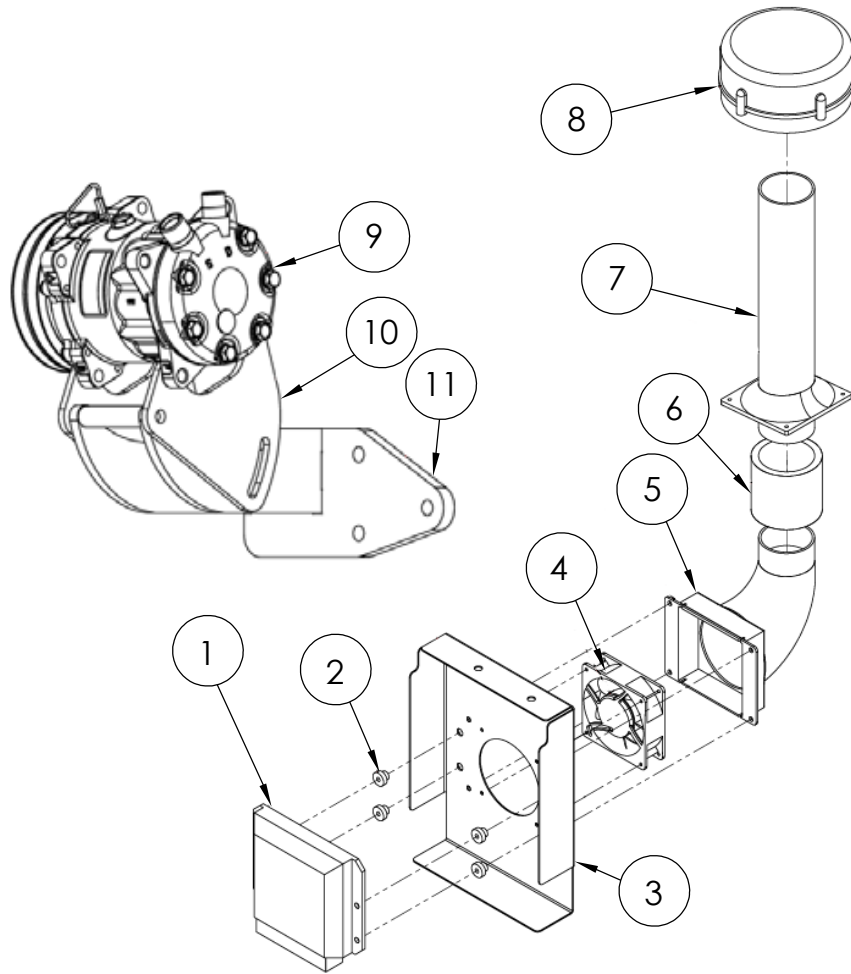

RELKO ENGINE ASSEMBLY (CONT.)

470 - Series Parts Catalog

ITEM #	PARTS #	DESCRIPTION	QTY.
1	NA	ECU	1
2	304311F	ISOLATOR BUSHING	4
3	204774F	ECU Mount	1
4	204777	ECU Fan	1
5	204775	ECU Cooler Duct	1
6	204776	ECU Air Intake	1
7	304163	3in Rubber Coupler	1
8	388425	3" Precleaner	1
9	403170F	Compressor	1
10	203655F	Compressor Adjustment Plates	2
11	850832F	Compressor Mount	1
N/S	344824F	Compressor V Belt	1
N/S	344836F	Serpentine Belt	
N/S	344815F	A/C Pulley	1
N/S	344832F	Throttle	1
N/S	204789	Throttle Spacer	2

N/S* = Not Shown

WARNING: Cancer and Reproductive Harm
www.P65Warnings.ca.gov