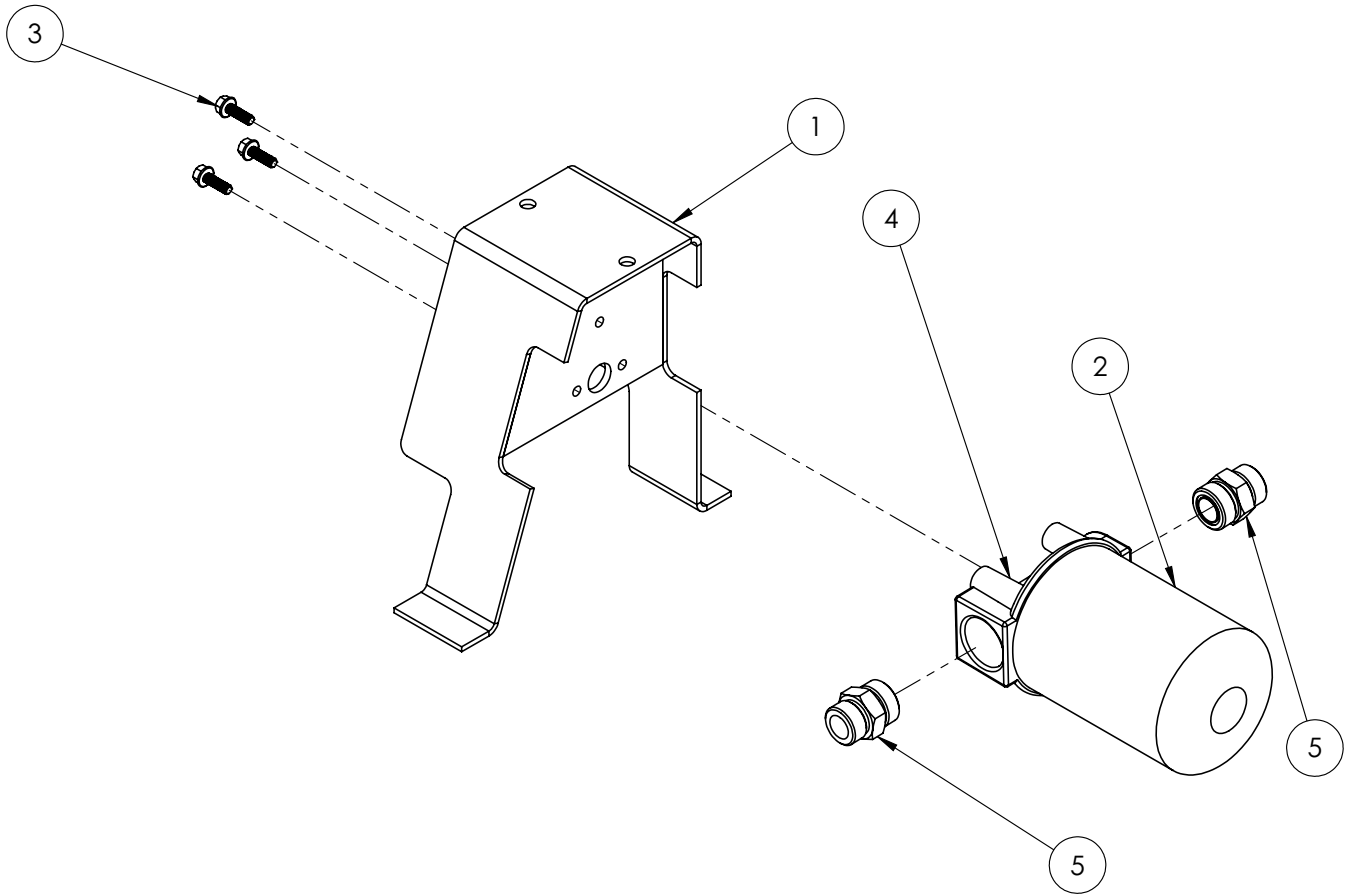

HYRDAULIC FILTER MOUNT

470 - Series Parts Catalog

ITEM #	PARTS #	DESCRIPTION	QTY.
1	512252	Cabin Air Filter Housing Mount Bracket Weldment	1
2	442822	Hydraulic Filter	1
3	441600	5/16" - 18 x 1" Flanged Hex Screw	3
4	420349	Filter Head	1
5	389497	Straight Hydraulic Fitting	2
N/S	804716	Cabin Air Filter Cracket Assembly	1

WARNING: Cancer and Reproductive Harm
www.P65Warnings.ca.gov