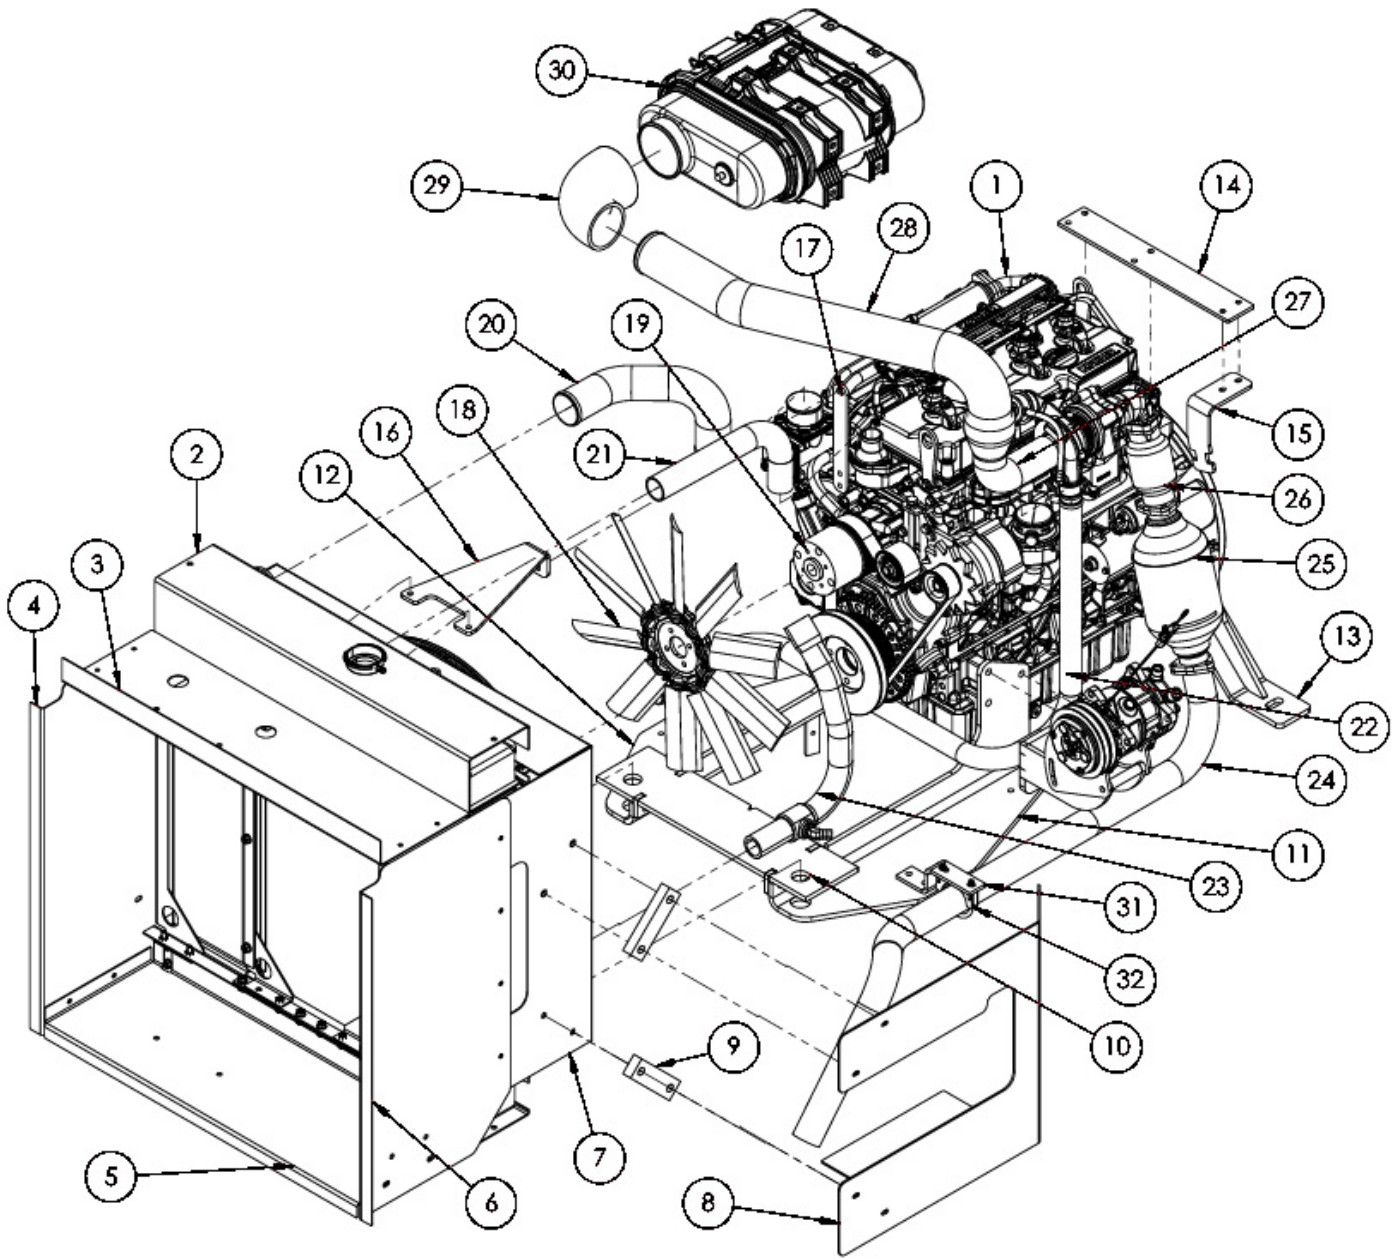

RELKO ENGINE ASSEMBLY

470 - Series Parts Catalog

WARNING: Cancer and Reproductive Harm
www.P65Warnings.ca.gov

RELKO ENGINE ASSEMBLY (CONT.)

470 - Series Parts Catalog

ITEM #	PARTS #	DESCRIPTION	QTY.
1	204760	Relko 2504 Base Engine	1
2	344826F	Cooling Package	1
3	204768F	FMR Top Rad Panel	1
4	204767	FMR LH Rad Shroud	1
5	204769F	FMR Bottom Rad Panel	1
6	204766F	FMR RH Rad Shroud	1
N/S	204770F	FMR Rad Spacer	2
7	204765F	FMR Fan Shroud	1
8	804763	Starter Air Shield	1
9	204773	Starter Shield Spacer	2
10	850826F	Cooling Package Mount Assy	1
11	203824F	Left Front Motor Mount	1
12	203825F	Right Front Motor Mount	1
13	804762	FMR Rear Motor Mount Assy	2
14	204780F	FMR DOC Mount	1
15	204779F	FMR Bent DOC Bracket	1
16	203834F	Upper Radiator Mount (Radiator Side)	1
17	203835F	Upper Radiator Mount (Engine Side)	1
18	344825F	Enigne Fan	1
19	344821	Fan Spacer	1
20	344819F	Upper CAC Tube	1
21	344816F	Upper Rad Hose	1
22	344818F	Lower CAC Tube	1
23	344817F	Lower Rad Hose	1
24	204782	FMR Exhaust Tail Pipe	1
25	344859F	Exhaust DOC	1
26	344811F	FMR Exhaust Bellow	1
N/S	344823F	Exhaust DOC Blanket	1
N/S	344835F	Exhaust Bellow Blanket	1
27	204762	90 Turbo Inlet	1
28	204781	FMR Intake Pipe	1
29	512244	4 to 3 Reducer Elbow	1
30	512605	Engine Air Cleaner	1
31	203823F	Lower Exhaust Mount	1
32	344099F	2" Exhaust Clamp	1
N/S* = Not Shown