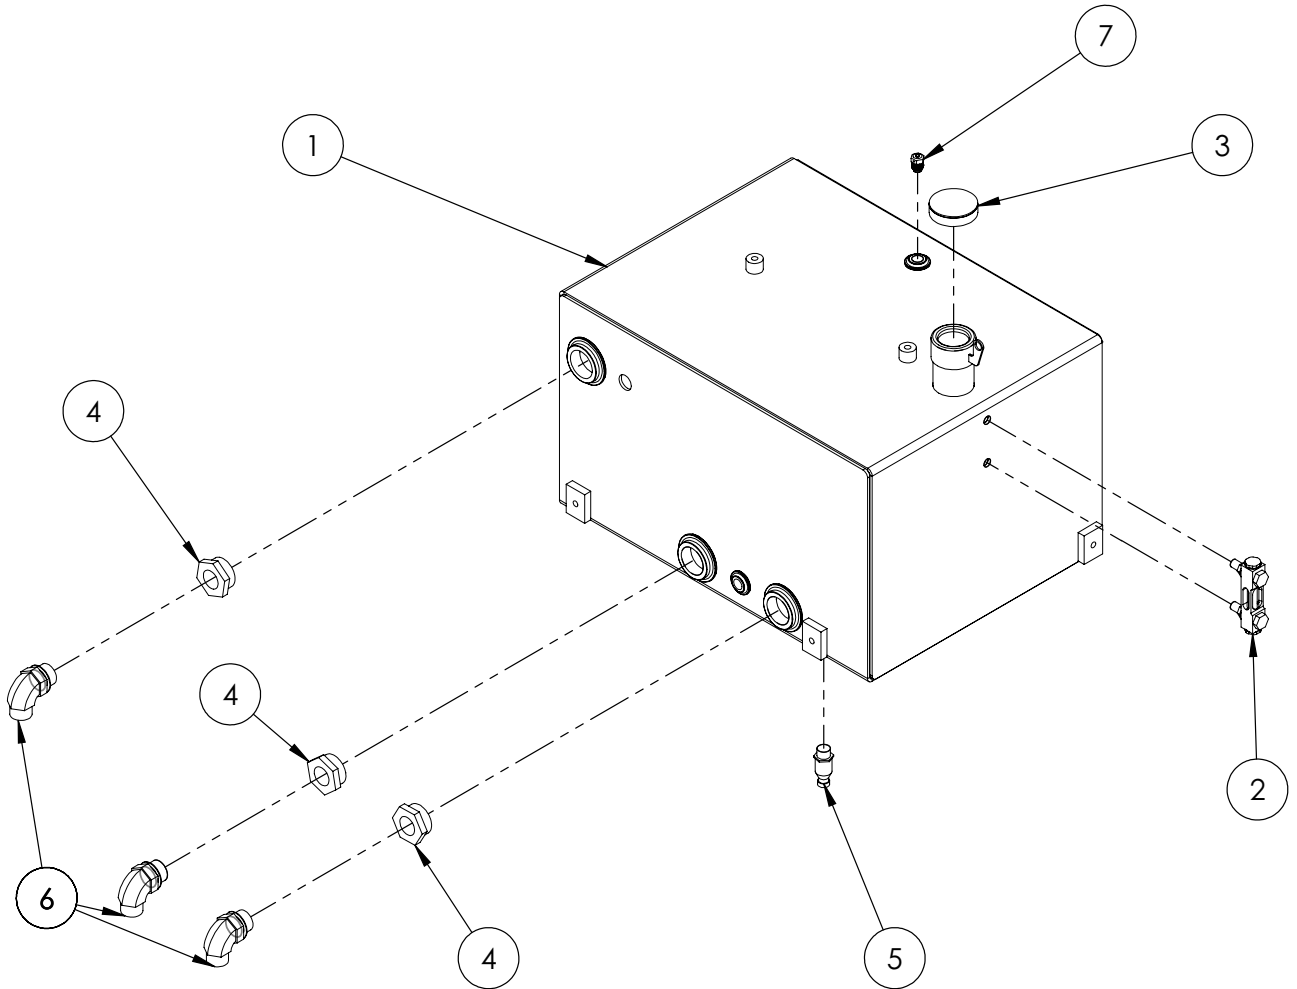

HYRDAULIC TANK ASSEMBLY

470 - Series Parts Catalog

ITEM #	PARTS #	DESCRIPTION	QTY.
1	512850	Hydraulic Tank Assembly	1
2	512866	3" Aluminum Sight Gauge	1
3	439182	Red Hyrdaulic Cap	1
4	513329	Morb-Forb Straight Reducer	3
5	512870	Oil Drain Valve	1
6	513341	90 Degree Fitting	3
7	512817	3/8" NPT Breather Valve	1

WARNING: Cancer and Reproductive Harm
www.P65Warnings.ca.gov