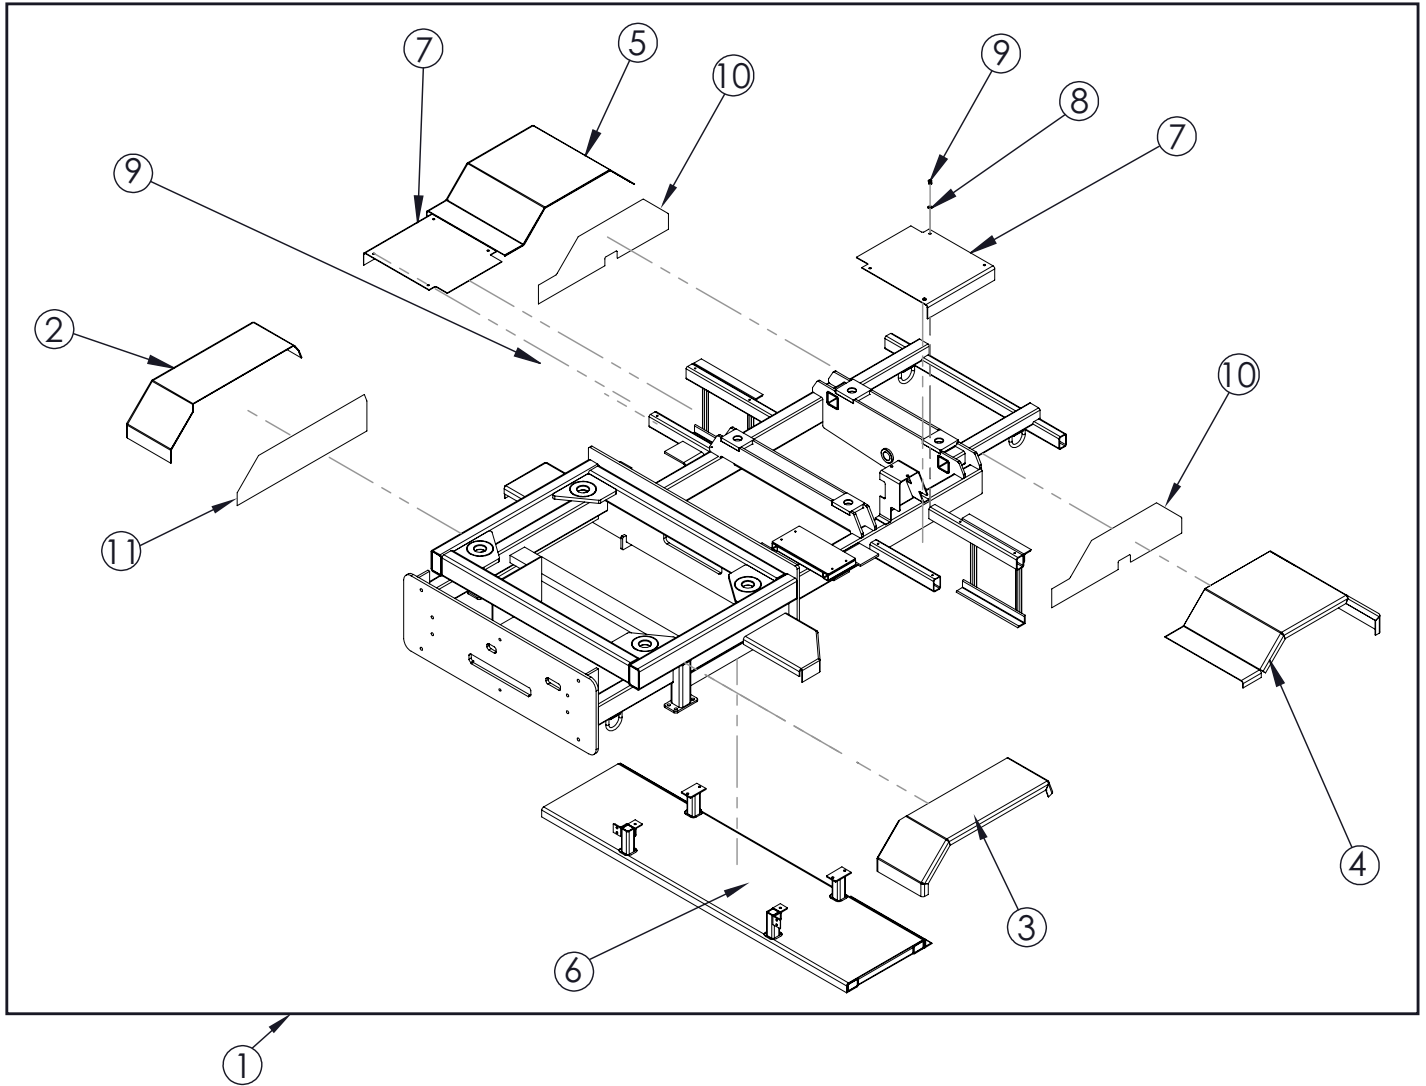

CHASSIS

470 - Series Parts Catalog

CHASSIS (CONT.)

470 - Series Parts Catalog

ITEM #	PARTS #	DESCRIPTION	QTY.
1	513001	Main Frame Assembly	1
2	513074	RH Front Fender Assembly	1
3	513072	LH Front Fender Assembly	1
4	513024	LH Rear Fender Assembly	1
5	513026	RH Rear Fender Assembly	1
6	513040	Lower Step Assembly	2
7	513039	Rear Step	2
8	512783	3/8" Black Oxide Stainless Washer	10
9	512788	3/8 - 16x3/4" Stainless Button Head Cap Screw	10
10	512702	Rear Inner Fender	2
11	513079	RH Forward Inner Fender	1
N/S	513077	LH Forward Inner Fender	1

N/S* = Not Shown