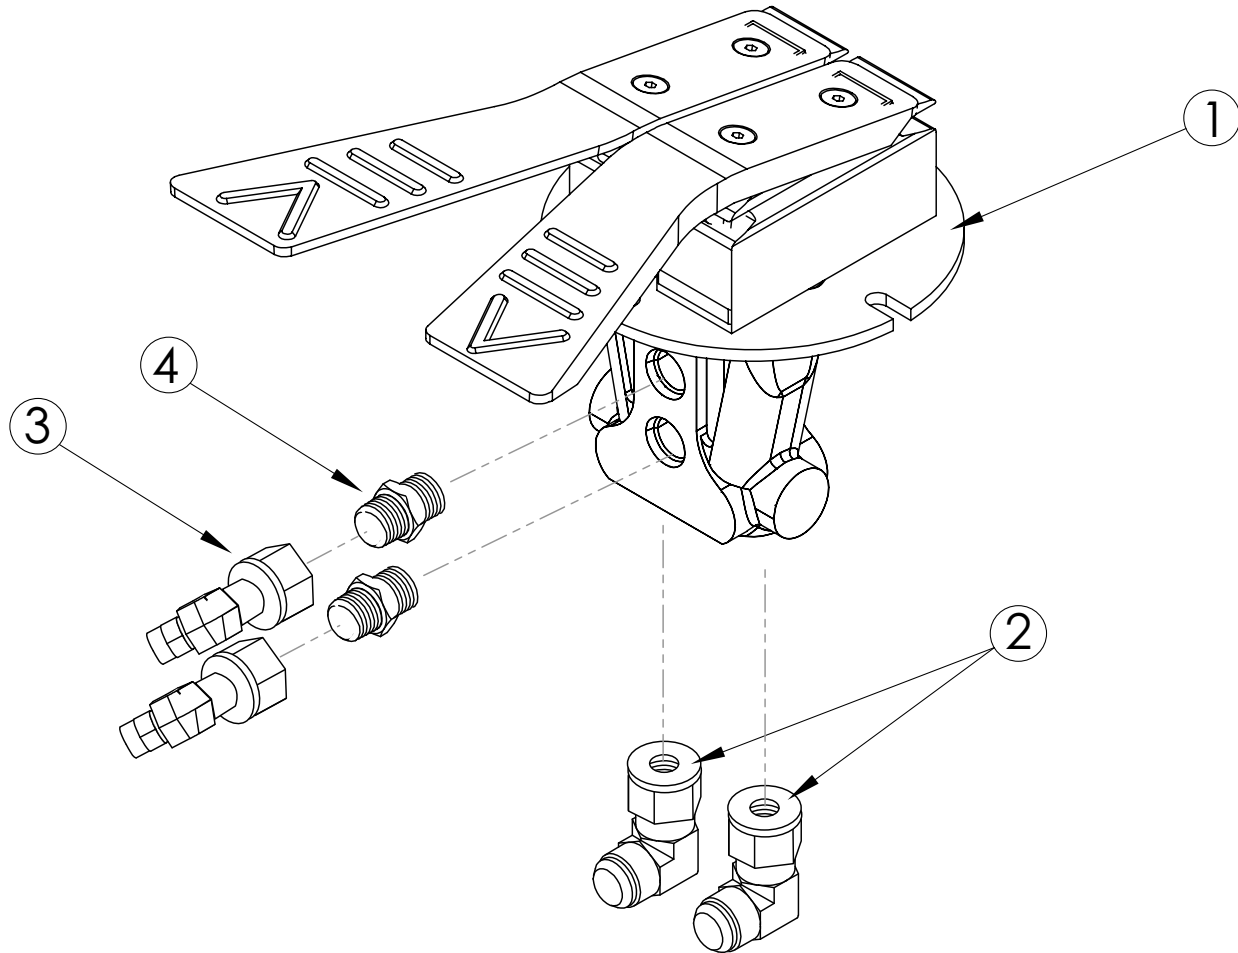

FOOT PEDAL AND BRACKET ASSEMBLY

470 - Series Parts Catalog

ITEM #	PARTS #	DESCRIPTION	QTY.
1	389775-1	Double Foot Pedal Assembly- Forward, Reverse	1
2	386635	Pedal Hydraulic Fitting	2
3	389840	45 Deg. Elbow, #6NPT - #6JIC	2
4	386556	Straight Fitting	2