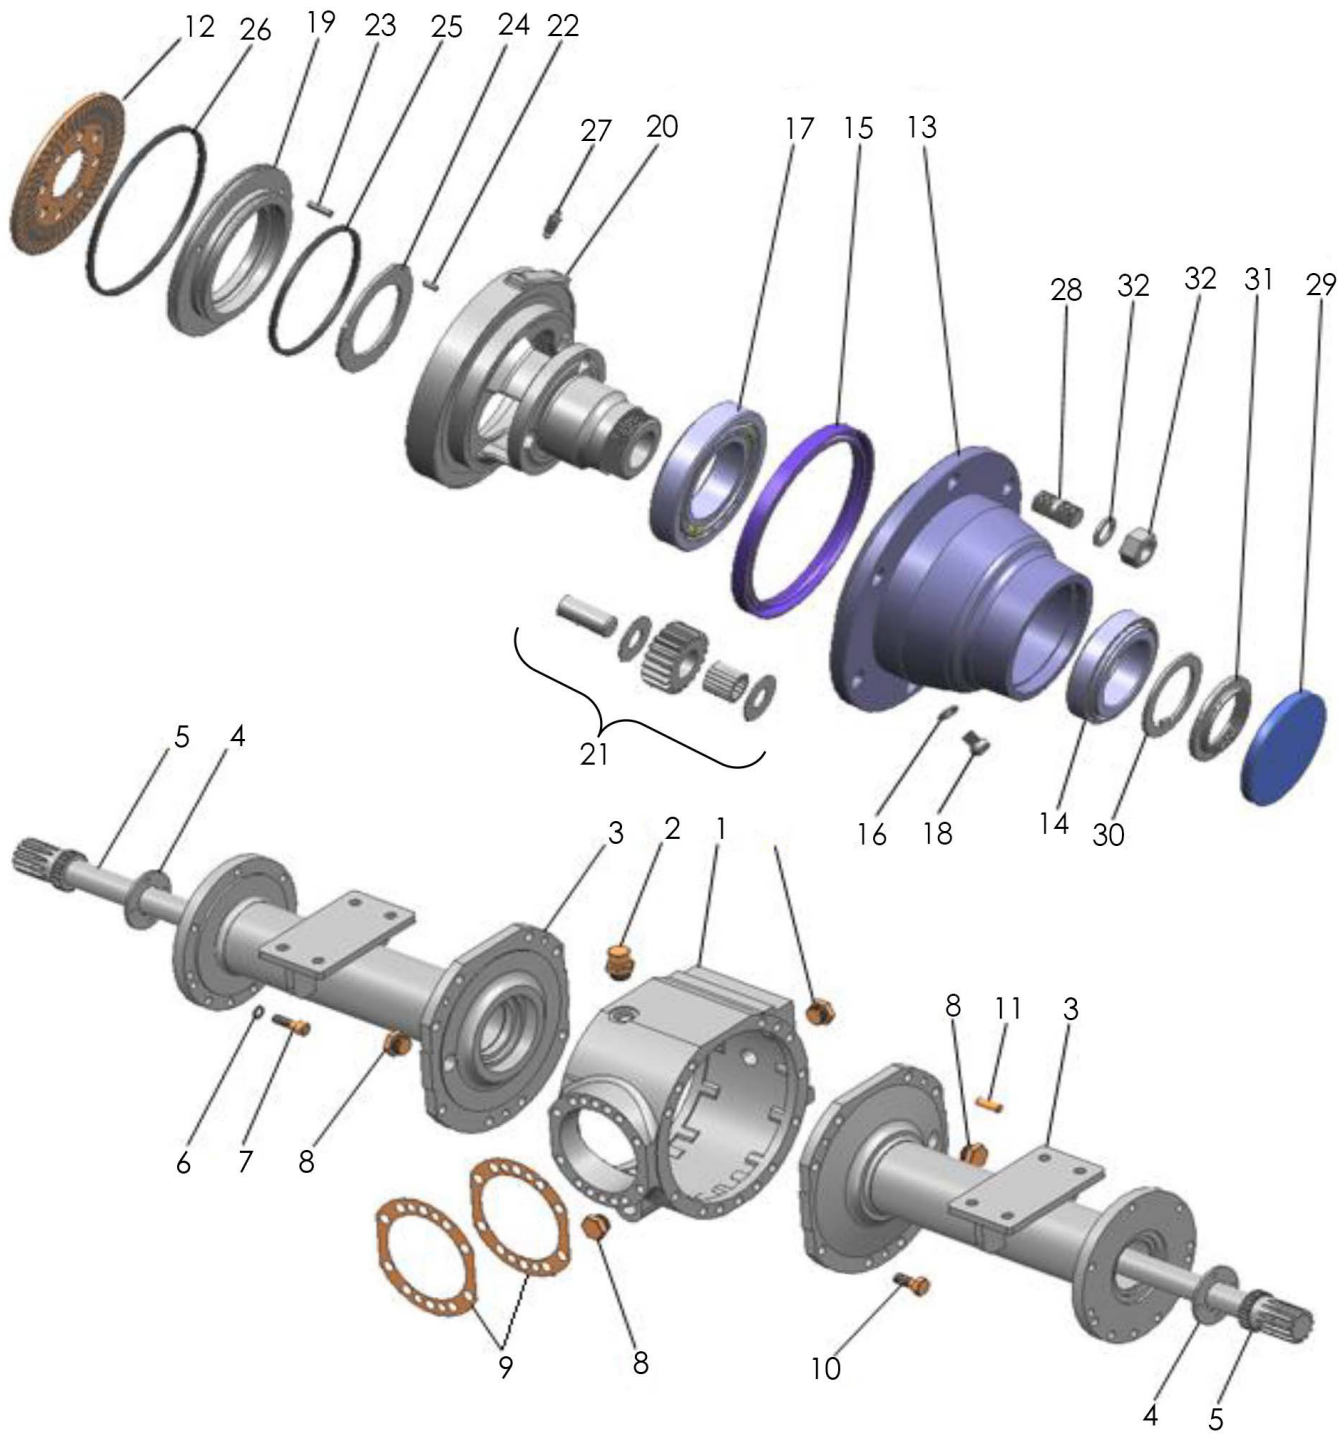

FRONT AXLE ASSEMBLY

WARNING: Cancer and Reproductive Harm
www.P65Warnings.ca.gov

FRONT AXLE ASSEMBLY (CONT.)

ITEM #	PARTS #	DESCRIPTION	QTY.
1	514450	Central Housing	1
2	514451	Tappo Sfiato M22x1.5	1
3	514452	Side Housing 326.5	1
4	514453	Shim	2
5	514454	Drive Shaft L.740,5	1
6	514455	Shnorr Washer D.10	18
7	514456	Socket Head Screw M10x30	18
8	514457	Cap M22x1,5 DIN 909	4
9	514458	Paper Gasket0,2	2
10	514459	Socket Head Screw M12x35	16
11	514460	Cylindric Pin Ø10x30	6
12	514430	Brake Disc	1
13	514431	Wheel Hub	1
14	514432	Bearing 32012X	1
15	514433	Oil Seal BASL 145x170x12	1
16	514434	Washer 10x16x1,5	1
17	514435	Bearing 30214	1
18	514436	Cap M10x1 DIN908	1
19	514437	Brake Piston	1
20	514438	Spindle	1
21	514439	Planetary Gears	3
22	514440	Parallel Pin 5x12	1
23	514441	Parallel Pin 6x20	3
24	514442	Brake Ring	1
25	514443	Square Ring 237-993-9780	1
26	514444	Square Ring 238-956-9707	1
27	514445	Brake Bleeder M10x1	1
28	514446	Stud Bolt M18x1,5 10.9	6
29	514447	Cap	1
30	514448	Lock Washer	1
31	514449	Locknut M55x2	1
32	514506	Nut M18x1.5 MF	12