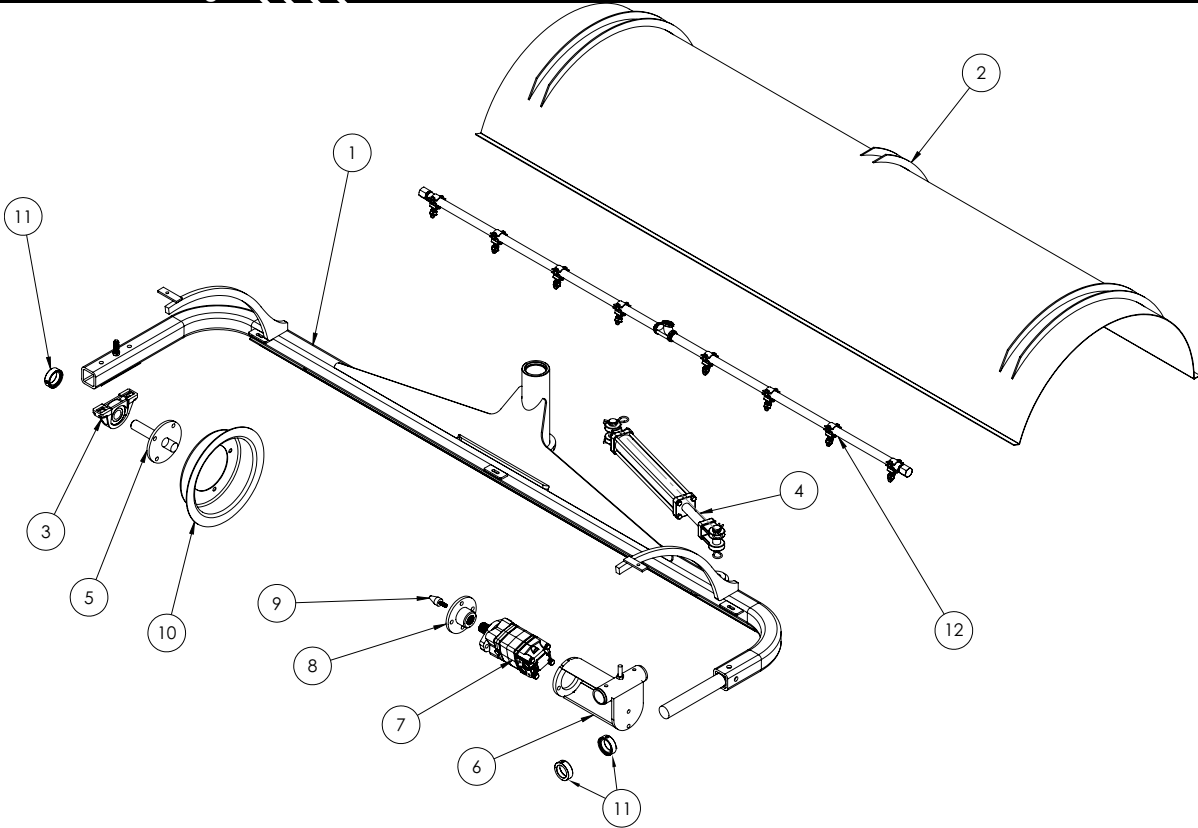

BROOM CORE SHEILD ASSEMBLY

470 - Series Parts Catalog

ITEM #	PARTS #	DESCRIPTION	QTY.
1	513144	Broom Frame Assembly	1
2	514208	Core Cover 8'	1
3	513235	Bearing - Concentric	1
4	513252	Cylinder 2" x 12"	1
5	514209	Spindle	1
6	514217	Motor Mount	2
7	514215	Core Motor	1
8	514219	Drive Hub Spline	1
9	514227	Rod Cone Guide	1
10	202144W	Core End Cap	2
11	514221	Lock Ring, Motor Mount	3
12	390442	Spray Bar Assembly	1
N/S	512957	Spray Bar Mount	2
N/S	389873	Spray Bar U-Bolts	2
N/S	514223	Rock Guard Strips	2
N/S	514401	Rear Rock Guard Support Angle	1
N/S	514402	Front Rock Guard Support Angle	1
N/S	514403	Rock Guard Supports	4
N/S	442203	Rock Guard Bolts	24
N/S	305972	Core Motor Seal Kit	-
N/S* = Not Shown			

WARNING: Cancer and Reproductive Harm
www.P65Warnings.ca.gov