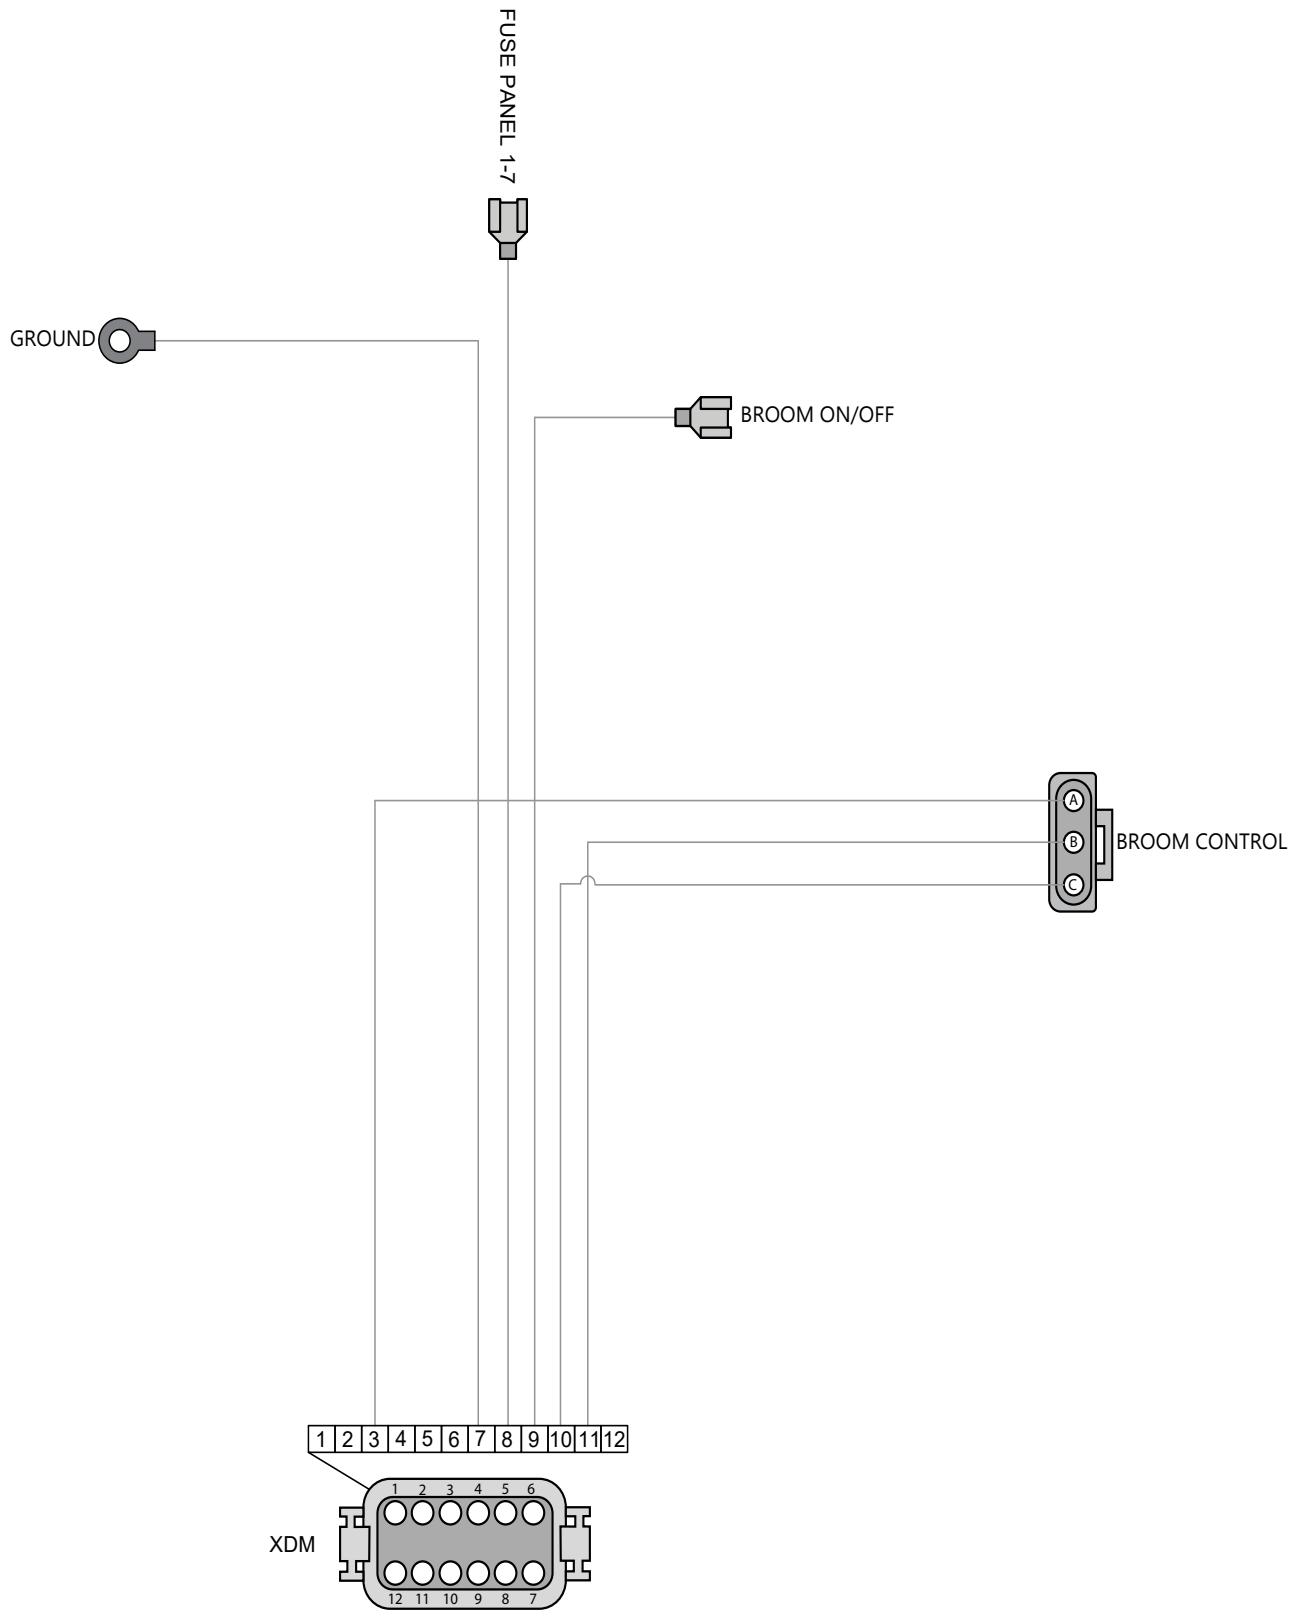

# WIRING SYSTEM DETAILS (BROOM SPEED CONTROL HARNESS)

470 - Series Parts Catalog

WIRING SYSTEM DETAILS