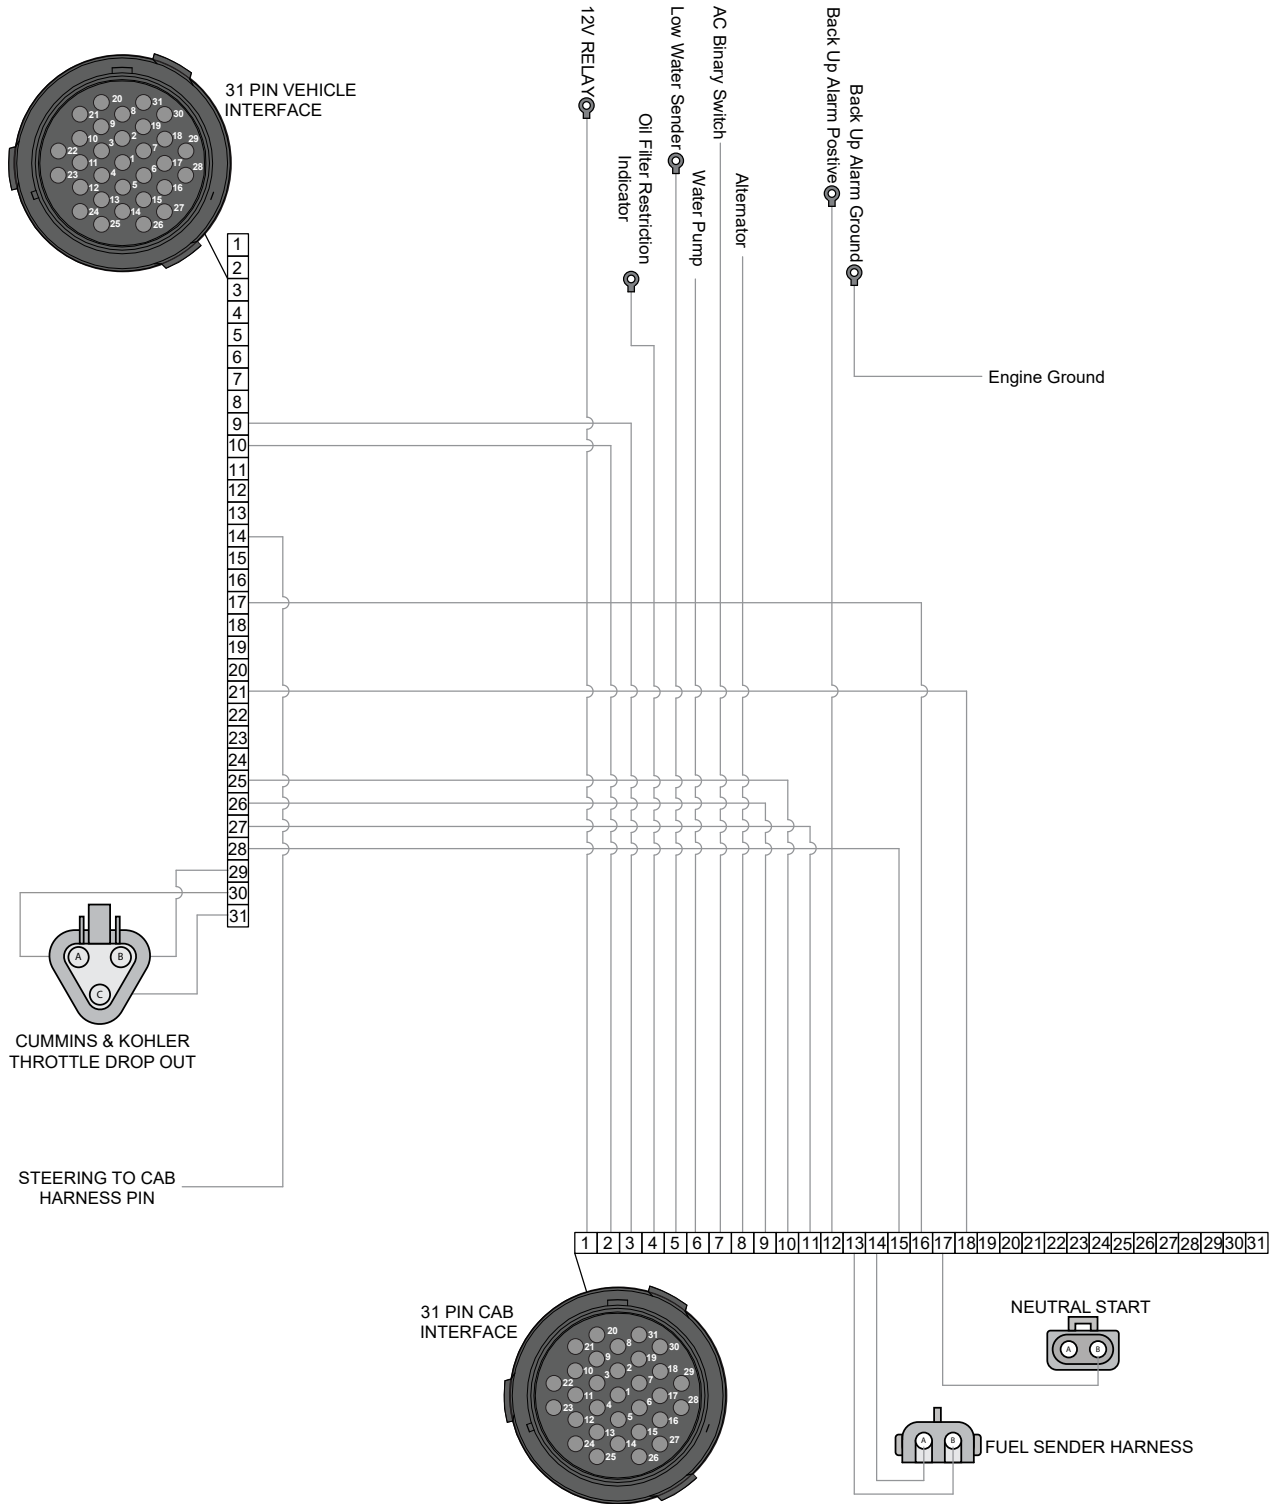

# WIRING SYSTEM DETAILS (CONSOLE FRAME HARNESS -2)

470 - Series Parts Catalog

WIRING SYSTEM DETAILS

**WARNING:** Cancer and Reproductive Harm  
www.P65Warnings.ca.gov

# WIRING SYSTEM DETAILS (ENGINE TO CAB HARNESS)

WIRING SYSTEM DETAILS