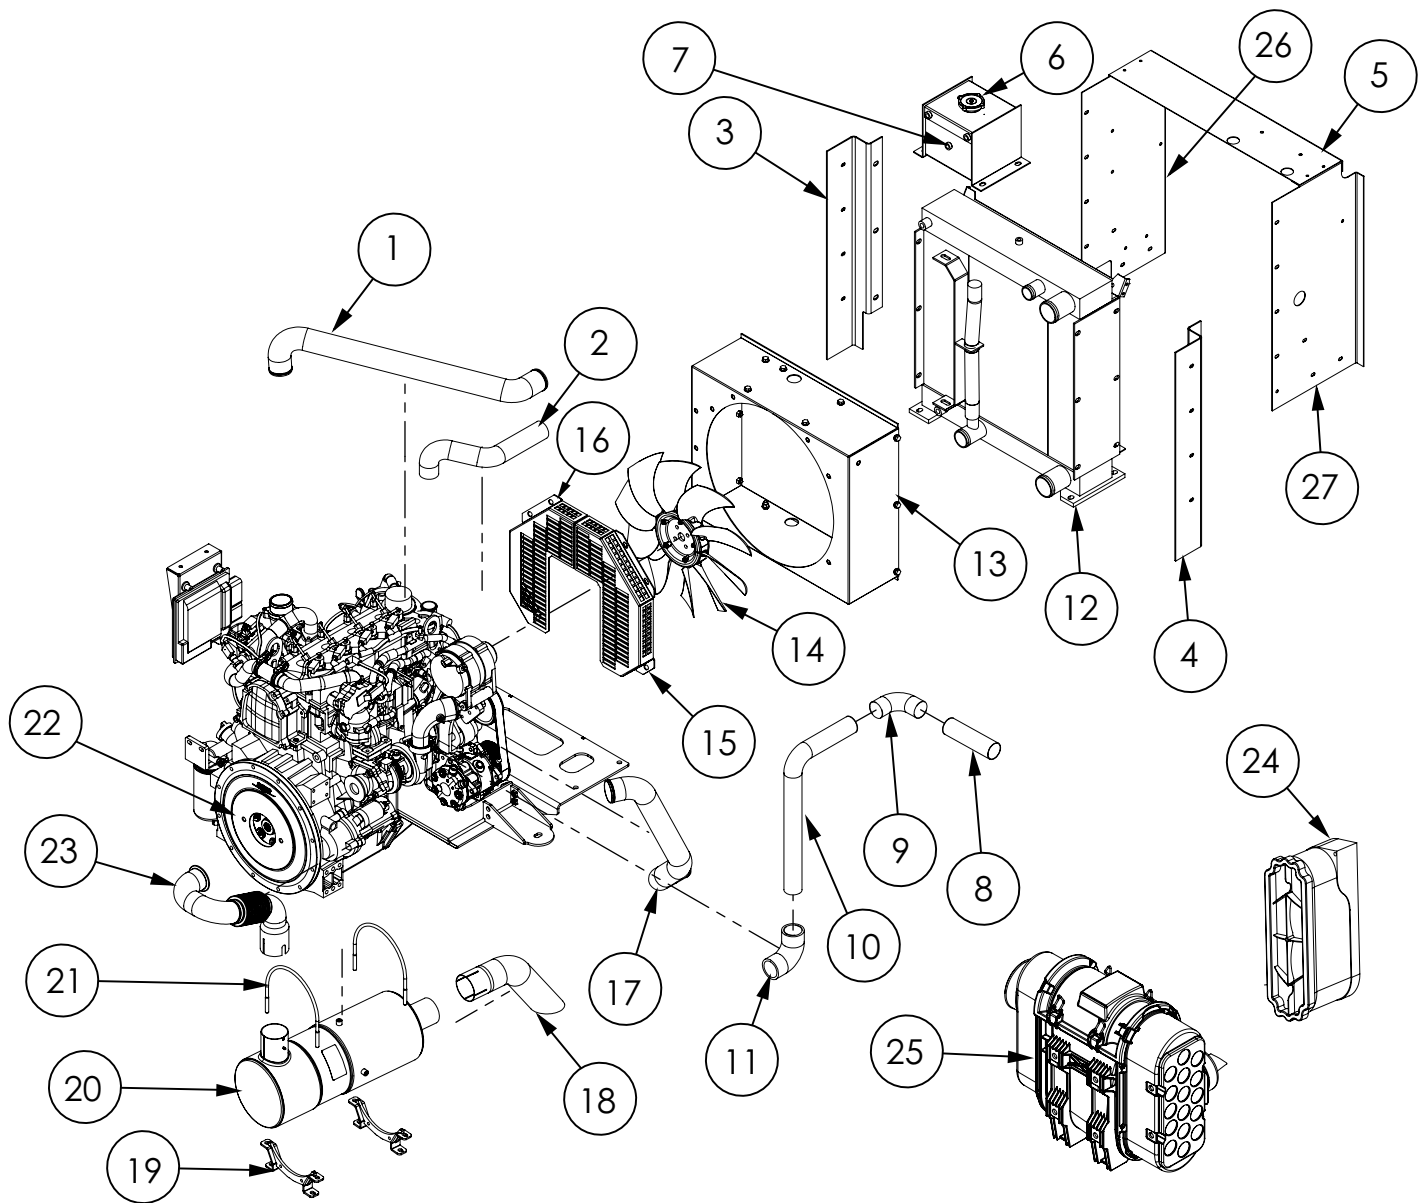

CUMMINS ENGINE ASSEMBLY

470 - Series Parts Catalog

WARNING: Cancer and Reproductive Harm
www.P65Warnings.ca.gov

CUMMINS ENGINE ASSEMBLY (CONT.)

470 - Series Parts Catalog

ITEM #	PARTS #	DESCRIPTION	QTY.
1	344335	Tube, Cold CAC	1
2	344336	Hose, Upper Radiator	1
3	204706F	LH Tunnel Adapter	1
4	204707F	RH Tunnel Adapter	1
5	512732	Radiator Shroud Panle, Top	1
6	344337	Cap, Radiator	1
7	344338	Coolant Level Sensor	1
8	512649	Cummins Air Intake Pipe	1
9	304110F	2" x 2.5" ruber 90	1
10	344339	Radiator, CAC, HOC	1
11	344343	Shroud, Fan	1
12	344001	Fan, Engine Cooling	1
13	344346	Guard, Fan, Right	1
14	344347	Guard, Fan, Left	1
15	344348	Tube, Hot CAC	1
16	344313	Cummins Exhaust Tube	1
17	344354	Base, CCC Mounting	1
18	344355	DOC, Exhaust	1
19	344356	U-Bolt	1
20	344381	Reservoir, Coolant	1
21	344382	Downpipe, Exhaust	1
22	344382	Downpipe, Exhaust	1
23	344282	Pump Drive/Mount Plate	1
24	514044	Engine Air Filter Element Corrgated	1
25	512605	Engine Air Filter	1
26	512738	Radiator Shroud Panle, RH Side	1
27	512736	Radiator Shroud Panle,LH Side	1
N/S	512734	Radiator Shroud Panle, Bottom	1
N/S	204710	Mass Airflow Mount	1
N/S	204709	Charge Intake Tube Bracket	1
N/S	804716	Cummins Air Filter Bracket Assembly	1
N/S	804708	A/C Filter Adapter	1
N/S	344322	Intake Pipe Gasket	1
N/S	344323	Sensor Mount Gasket	1
N/S	344324	3" x 36" Titanium Knit Sleeve Kit	1
N/S	204710	Mass Airflow Sensor Mount	1
N/S	513038	FWD Engine Mount Assembly, Cummins	1
N/S	204705F	Cummins Muffler Mount	1
N/S	204715F	Filter to Filter Bracket	1
N/S	204713F	Cummins Shroud Top	1
N/S* = Not Shown