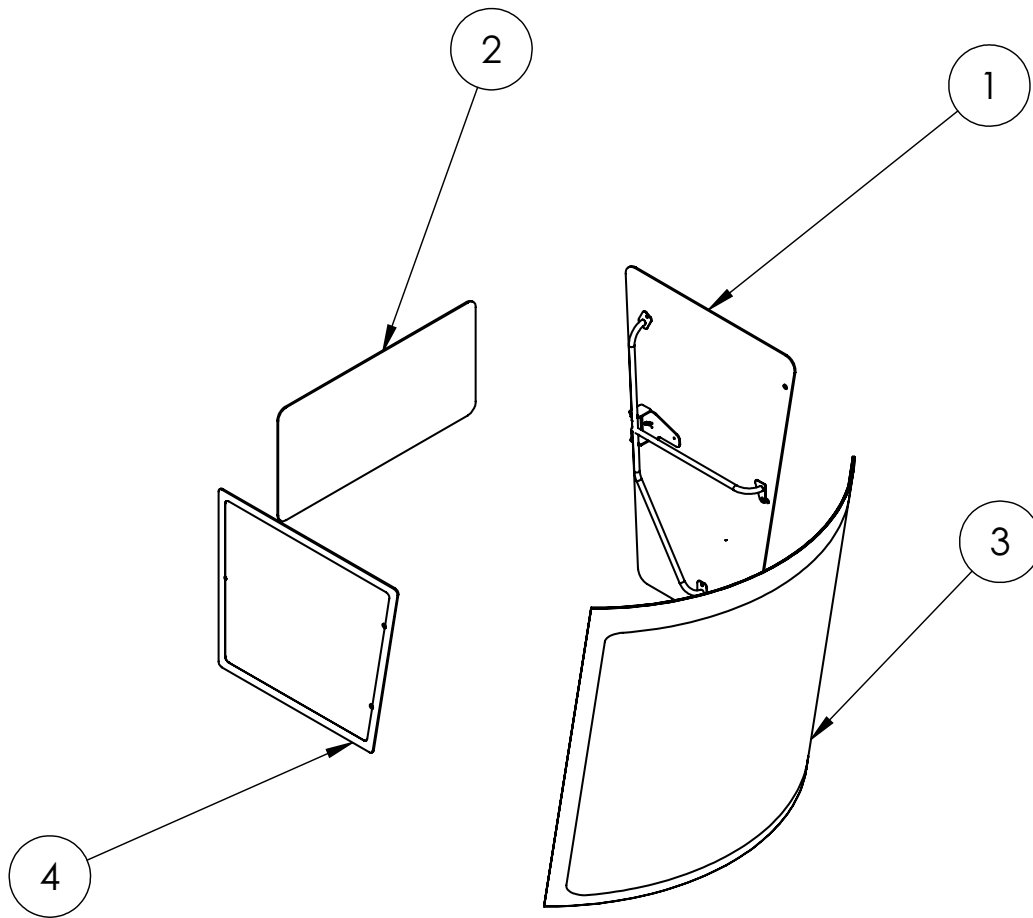

CAB GLASS

470 - Series Parts Catalog

ITEM #	PARTS #	DESCRIPTION	QTY.
1	512541	Cabin Door Assembly	1
2	512553	Rear Window Glass	1
3	512105	Windshield	1
4	512557	RH Window Glass	1