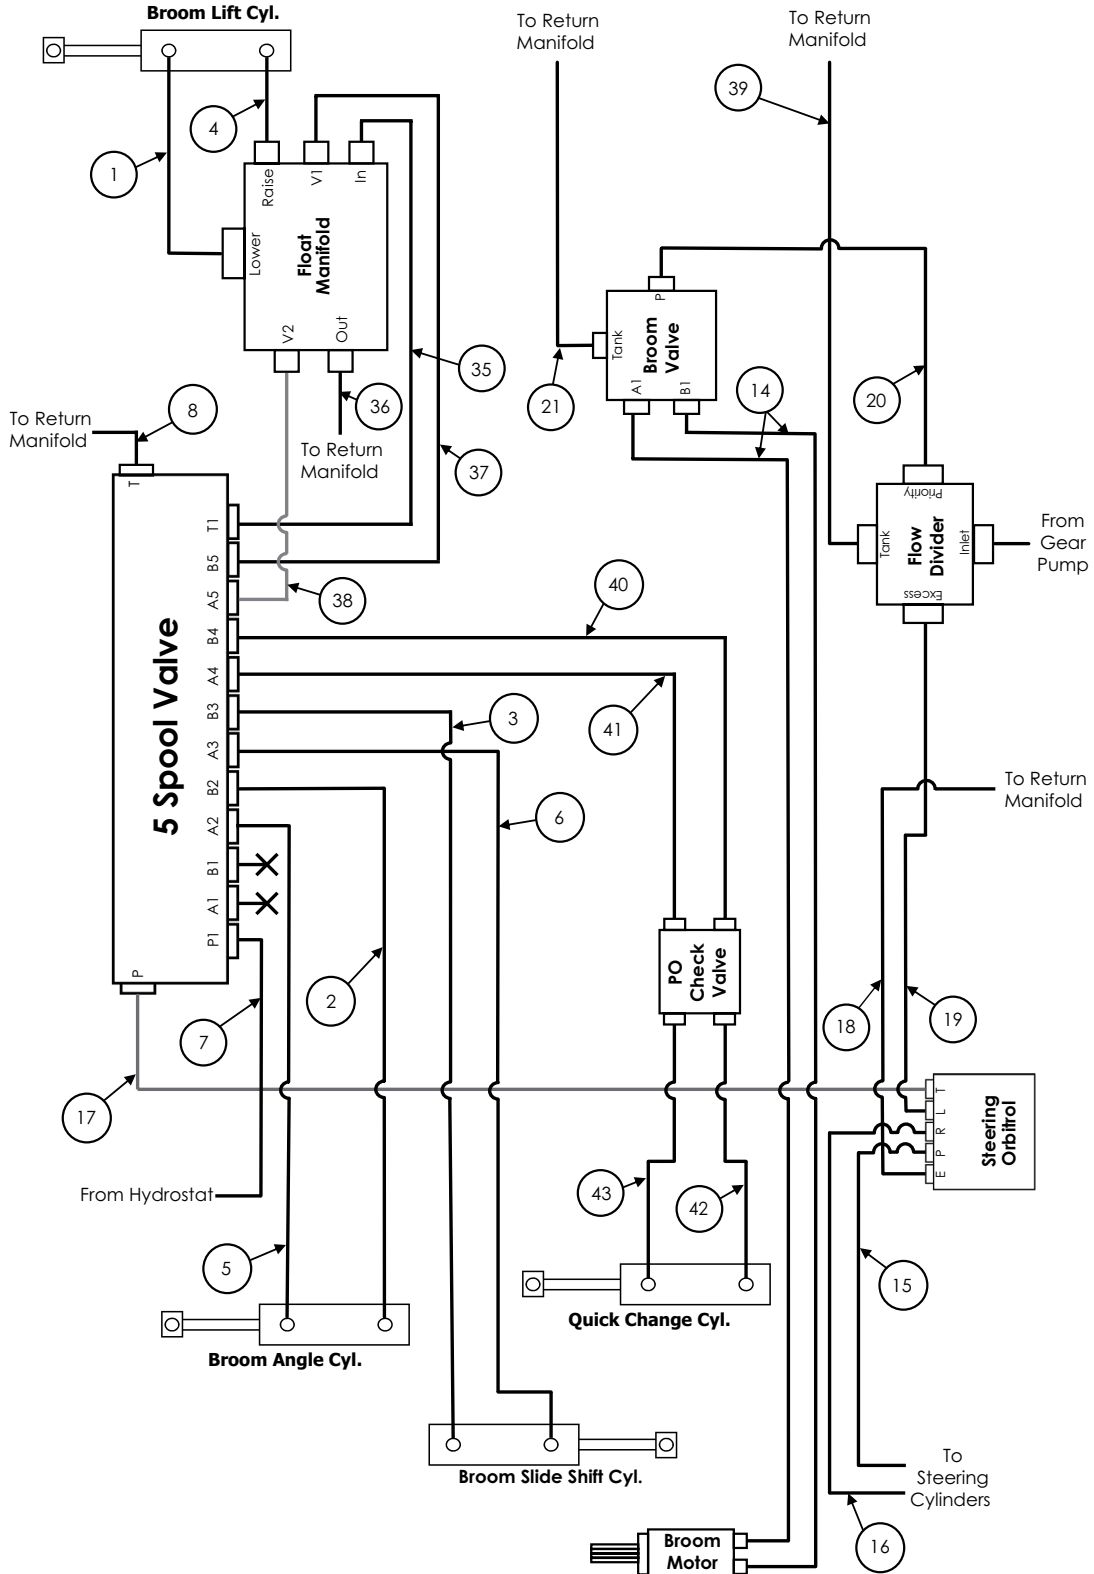

HYDRAULIC SYSTEM SCHEMATICS (FRONT SECTION)

470 - Series Parts Catalog

HYDRAULIC SYSTEM DETAILS

WARNING: Cancer and Reproductive Harm
www.P65Warnings.ca.gov