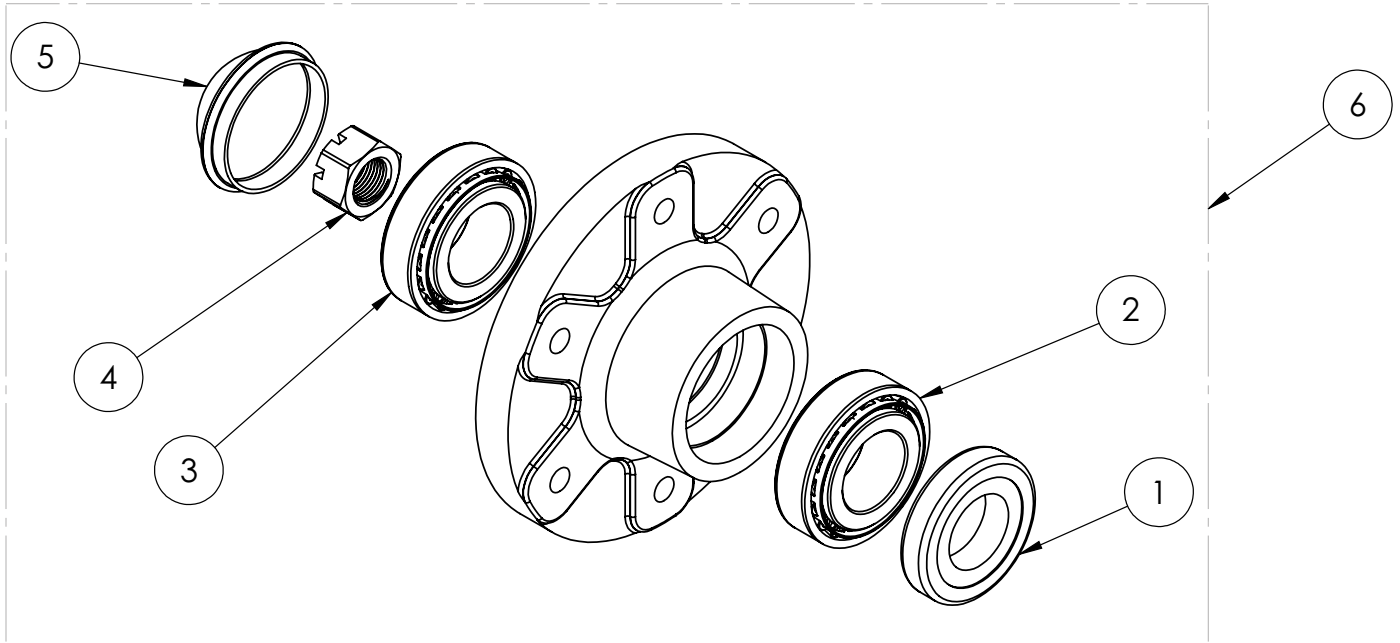

REAR WHEEL HUB ASSEMBLY

470 - Series Parts Catalog

ITEM #	PARTS #	DESCRIPTION	QTY.
1	513174	Grease Seal	1
2	513165	Inner Taper Bearing	1
3	513158	Outer Taper Bearing	1
4	513152	Castle Nut	1
5	513151	Grease Cap	1
6	513155	Complete Rear Hub Assembly	1
N/S	513154	Washer	1
N/S* = Not Shown