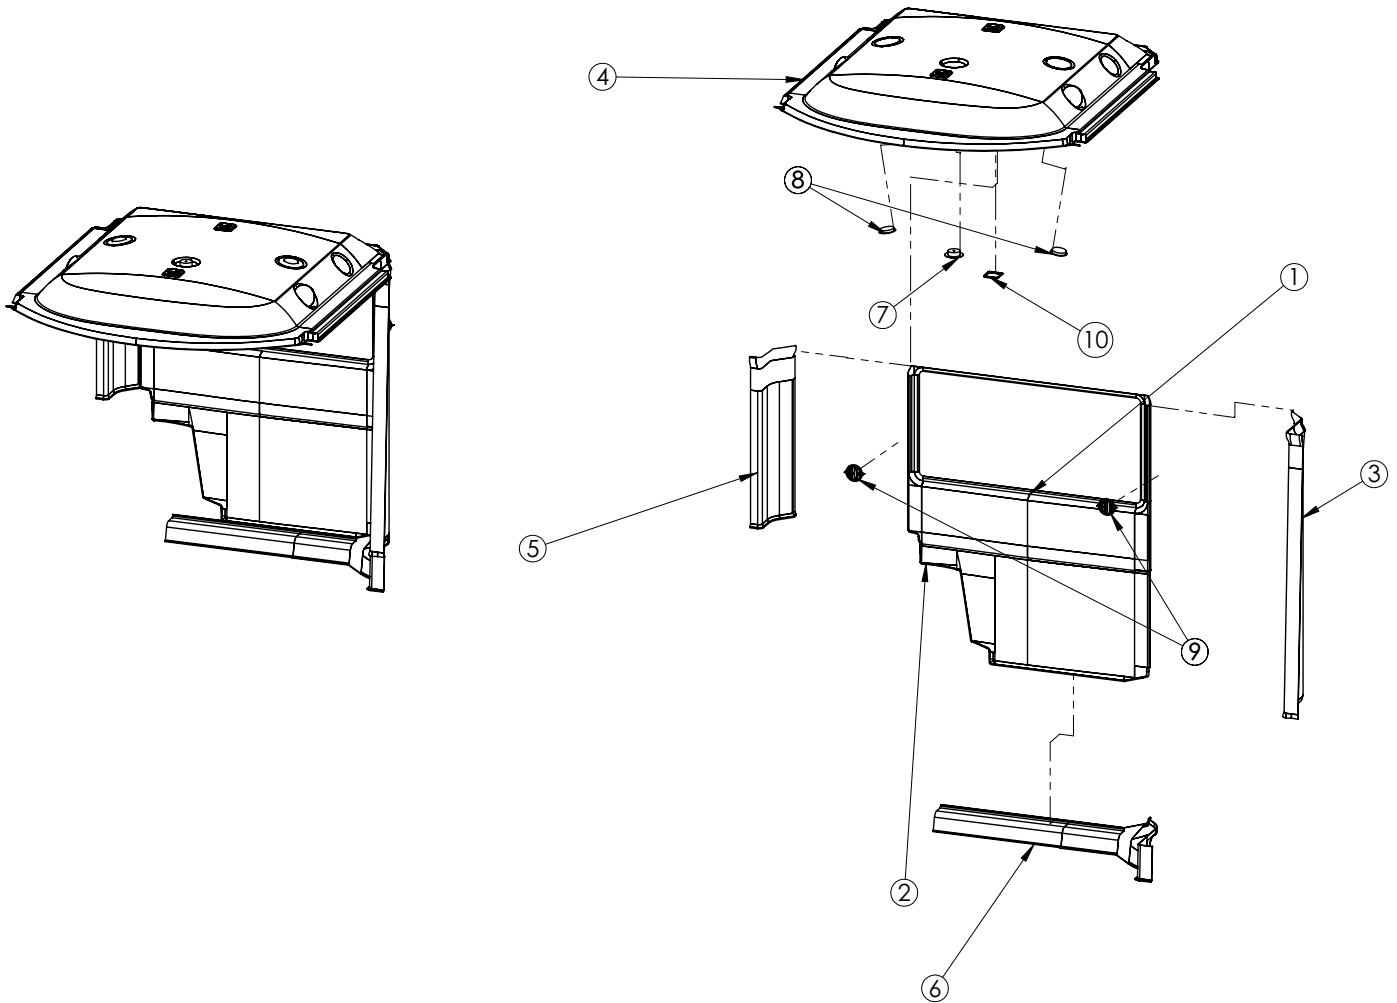

CAB FAIRING ASSEMBLY

470 - Series Parts Catalog

ITEM #	PARTS #	DESCRIPTION	QTY.
1	512422	Rear Wall Window Fairing	1
2	512424	Rear Wall Lower Fairing	1
3	512426	LH Rear Corner Closeout	1
4	512430	Headliner	1
5	512428	RH Rear Corner Closeout	1
6	512420	Rear A/C Duct Cover	1
7	512403	3" Dome Light	1
8	512132	Heavy Duty Speakers	2
9	512408	Air Vent 2.5	2
	512438	Fastener Cover	2
N/S	513630	Dome Light Switch	1
N/S* = Not Shown			

WARNING: Cancer and Reproductive Harm
www.P65Warnings.ca.gov