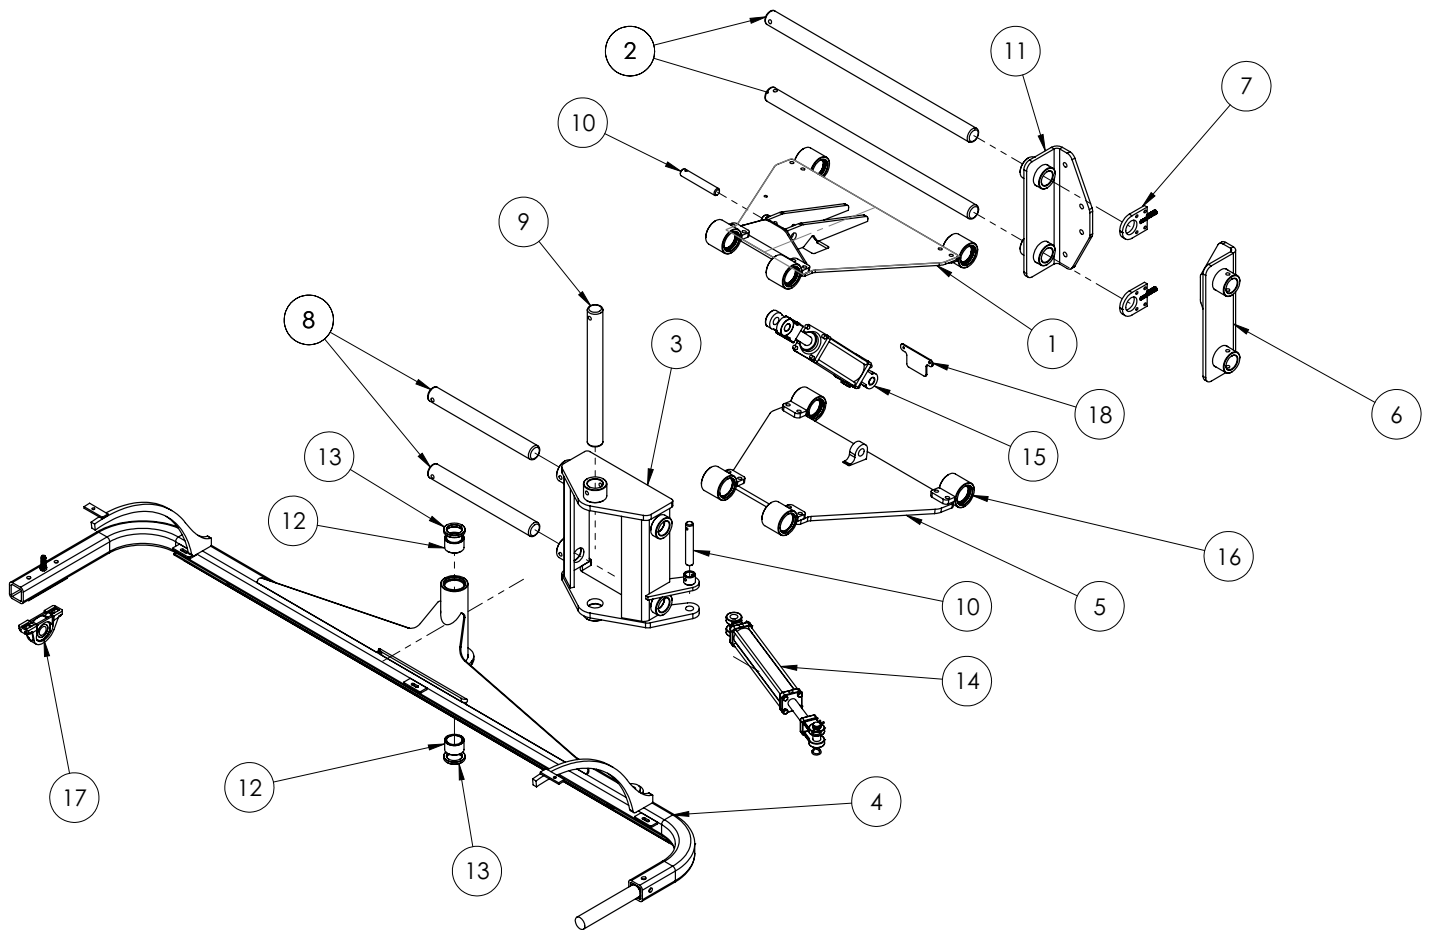

NON-SIDE SHIFT LIFT ASSEMBLY

470 - Series Parts Catalog

WARNING: Cancer and Reproductive Harm
www.P65Warnings.ca.gov

NON-SIDE SHIFT BROOM LIFT ASSEMBLY (CONT.)

470 - Series Parts Catalog

ITEM #	PARTS #	DESCRIPTION	QTY.
1	513210	Broom Assembly Arm Lower	1
2	514018	Pin, 2.00 x 37	2
3	513292	Weldment, Broom Rotate	1
4	513144	Broom Frame Assembly	1
5	513199	Broom Arm Lower Assembly	1
6	514020	Non-Side Shift Weldment, Slide Mount LH	1
7	513261	Shaft Collar	2
8	513294	Pin, 2.00 x 17.75	2
9	513232	Pin, 2.00 x 21.00	1
10	378604	Pin, 1.00 x 6.00	1
11	514019	Non-Side Shift Weldment, Slide Mount RH	1
12	501601	Bushing, 2.00 x 2.50 x 1.5	10
13	513237	Seal, 2.00 x 2.75 x .34	18
14	513252	2" x 12" Cylinder	1
15	513255	3" x 8" Cylinder	1
16	513195	Pivot Boss	8
17	512325	Pillow Block Bearing	1
18	514410	Hose Anticrush Plate	1