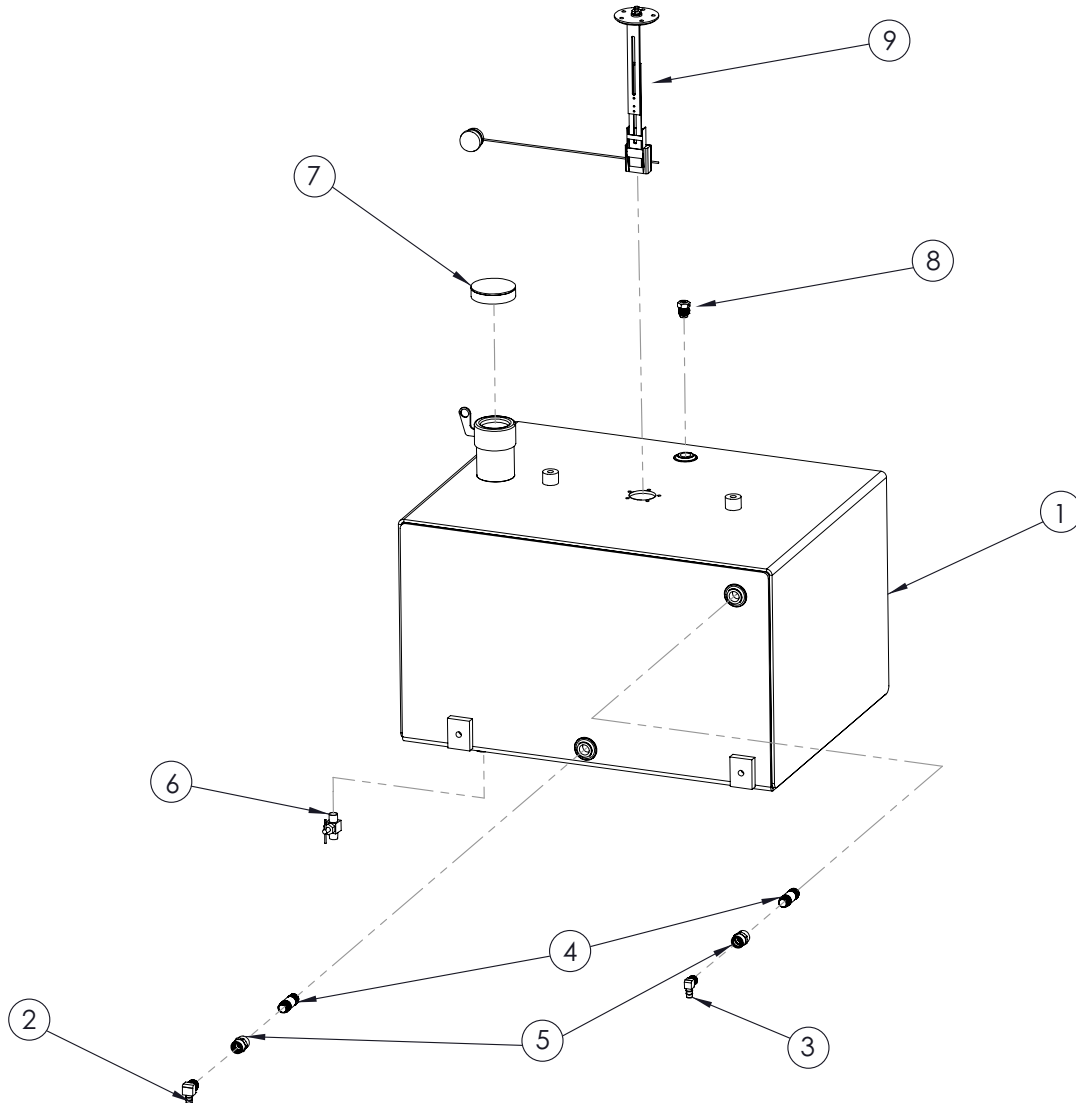

FUEL TANK ASSEMBLY

470 - Series Parts Catalog

ITEM #	PARTS #	DESCRIPTION	QTY.
1	512800	Fuel Tank Assembly	1
2	512825	3/8" NPT to 3/8" Hose Barb 90 Degree Elbow	1
3	512823	3/8" NPT to 1/4" Hose Barb 90 Degree Elbow	1
4	512832	3/8" NPT x 2" Pipe Nipple	2
5	512834	3/8" NPT Pipe Coupler	2
6	512872	Needle Valve	1
7	439182	Green Fuel Cap	1
8	512817	3/8" NPT Breather Valve	1
9	307142	Fuel Sender Assembly	1

WARNING: Cancer and Reproductive Harm
www.P65Warnings.ca.gov