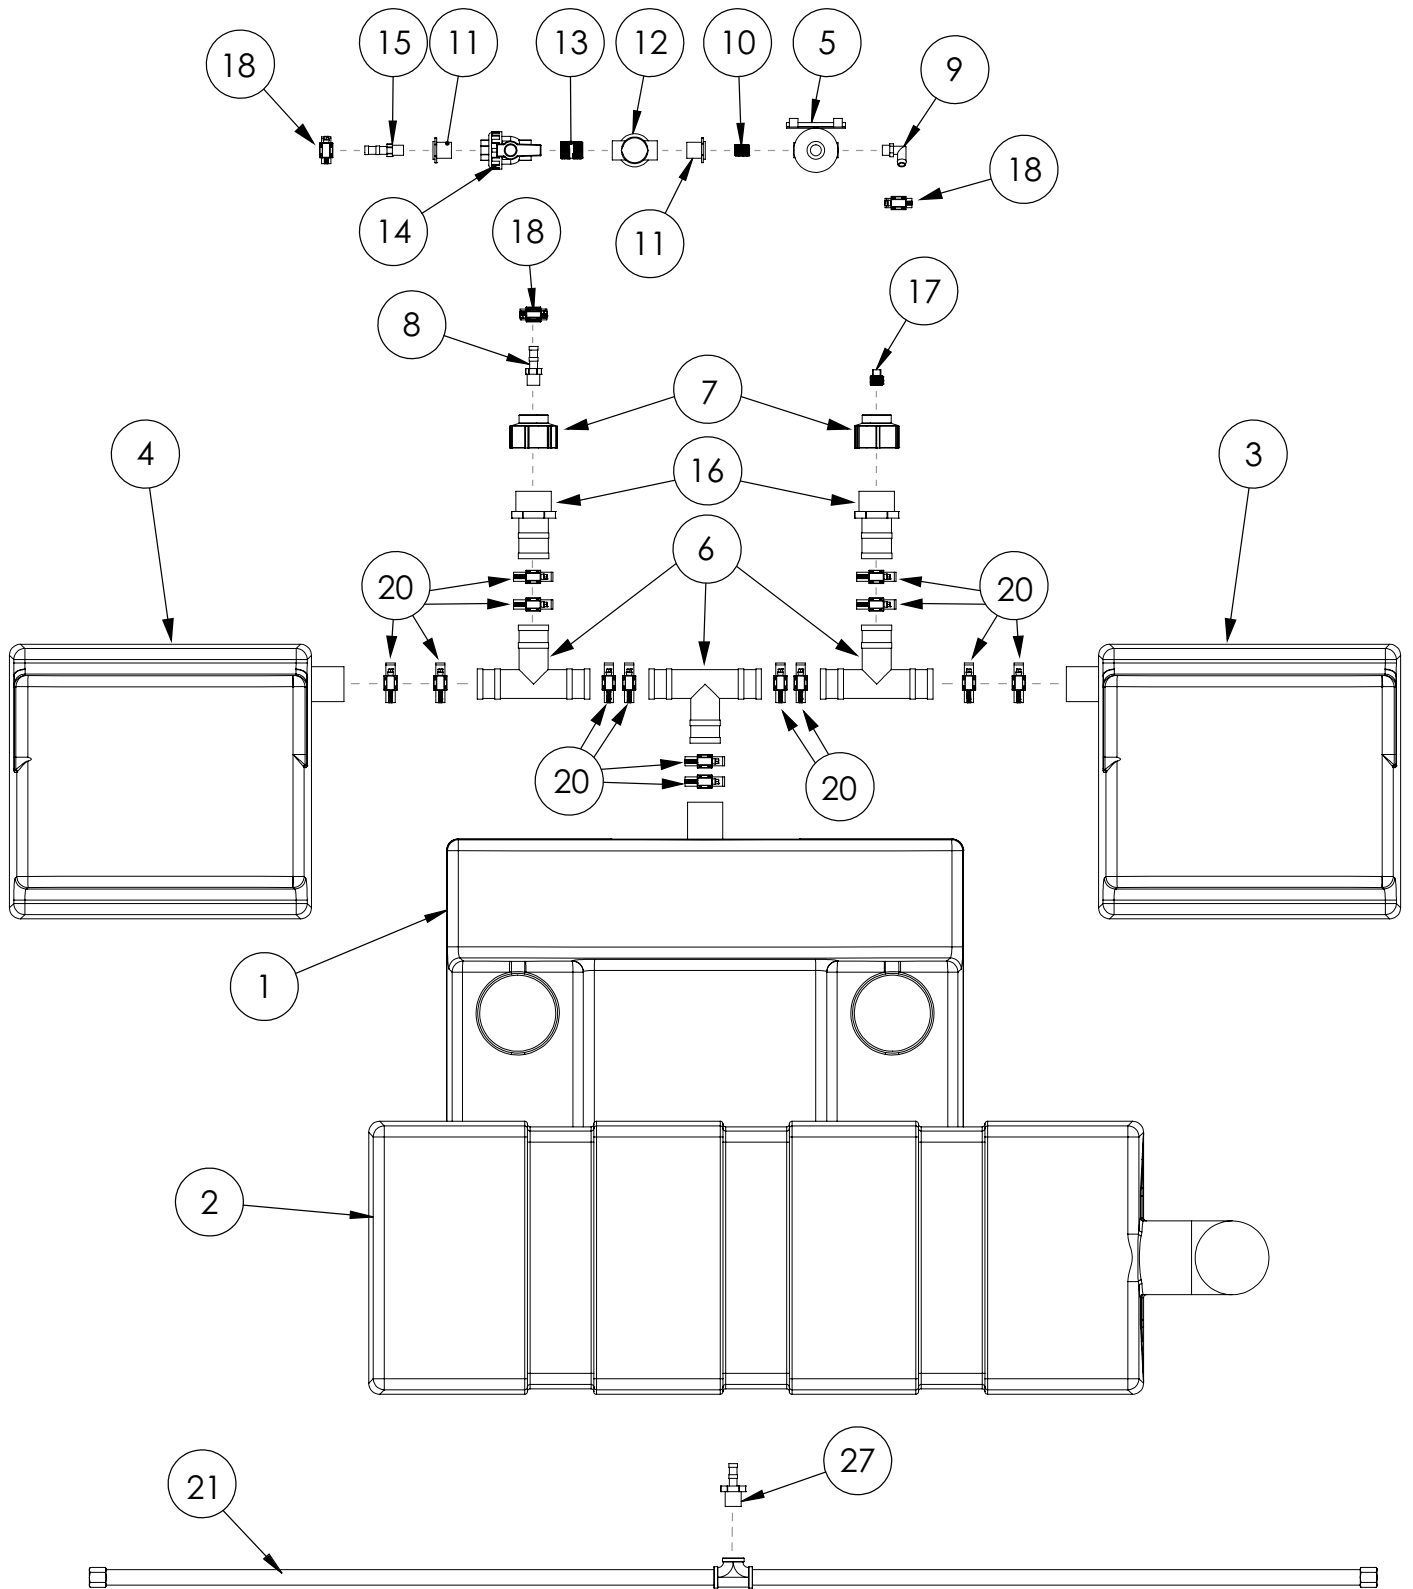

WATER SYSTEM

WARNING: Cancer and Reproductive Harm
www.P65Warnings.ca.gov

WATER SYSTEM (CONT.)

470 - Series Parts Catalog

ITEM #	PARTS #	DESCRIPTION	QTY.
1	512916	Belly Tank	1
2	512914	Cabinet Tank	1
3	512920	LH Side Tank	1
4	512918	RH Side Tank	1
5	512844	Spray Pump	1
6	512923	2" Hose Barb Tee	3
7	512933	2" FPT - 1/2" FPT Reducer	2
8	389810	1/2" MPT - 1/2" Hose Barb	1
9	389818	3/8" NPT - 1/2" Hose Barb Elbow	1
10	289811	3/8" NPT Nipple	1
11	389813	3/4" - 3/8" Reducer	2
12	389802	Inline Strainer	1
13	389812	3/4" NPT Nipple	1
14	389809	3/4" Ball Valve	1
15	389483	3/8" MPT - 1/2" Hose Barb	1
16	512925	2" Hose Barb - 2" MPT	2
17	26195	1/2" NPT Plug	1
18	V01445200	#8 Hose Clamp	3
N/S	512231	3" Hose Clamp	2
20	389987	2" Hose Clamp	14
21	390441	Spray Bar	1
N/S	67884	3" Hose	1
N/S	81794	2" Hose	3
N/S	512937	1" Vent Hose	12ft
N/S	83782	1/2" Hose	16ft
N/S	390443	Spray Tips Nozzle Assembly	8
27	389789	3/4" MPT - 1/2" Hose Barb	1
N/S	389803	Spray Nozzle Assembly Clamp and Body Only	8
N/S	389804	Nozzle Screen	8
N/S	389801	Spray Tip	8
N/S	389800	Spray Cap	8
N/S	307143	Water Sender	1
N/S* = NOT SHOWN