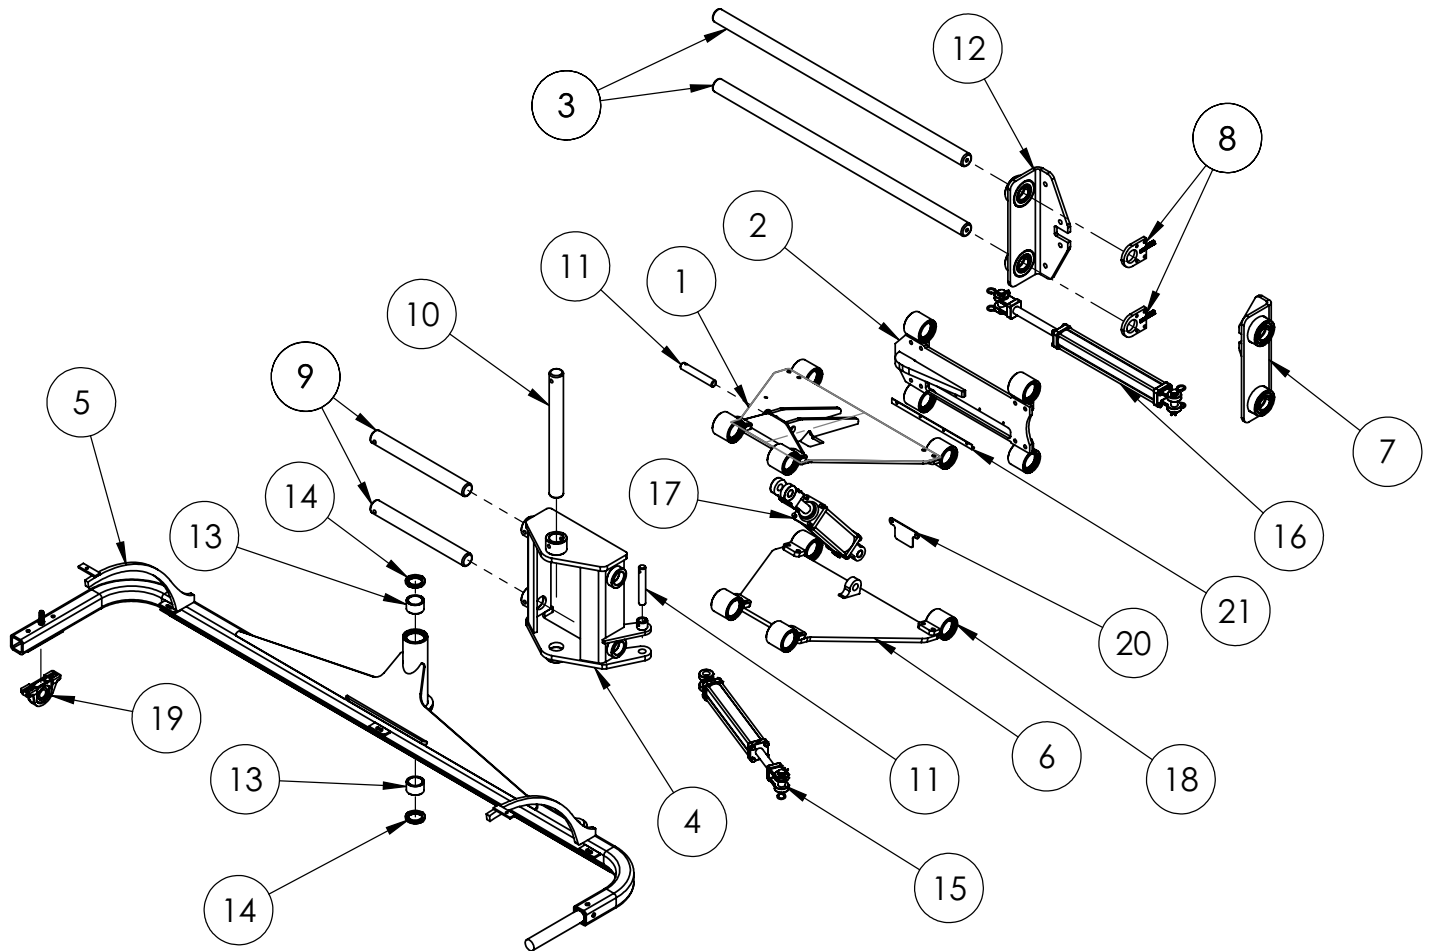

SIDE SHIFT LIFT ASSEMBLY

470 - Series Parts Catalog

SIDE SHIFT BROOM LIFT ASSEMBLY (CONT.)

470 - Series Parts Catalog

ITEM #	PARTS #	DESCRIPTION	QTY.
1	513210	Broom Assembly Arm Lower	1
2	513230	Broom Slider Assembly	1
3	513198	Pin, 2.00 x 50	2
4	513292	Weldment, Broom Rotate	1
5	513144	Broom Frame Assembly	1
6	513199	Side Shift Broom Arm Lower Assembly	1
7	513225	Weldment, Slide Mount LH	1
8	513261	Shaft Collar	2
9	513294	Pin, 2.00 x 17.75	2
10	513232	Pin, 2.00 x 21.00	1
11	378604	Pin, 1.00 x 6.00	1
12	513296	Side Shift Weldment, Slide Mount RH	1
13	501601	Bushing, 2.00 x 2.50 x 1.5	14
14	513237	Seal, 2.00 x 2.75 x .34	26
15	513252	2" x 12" Cylinder	1
16	513254	2" x 16" Cylinder	1
17	513285	3" x 8" Cylinder	1
18	513195	Pivot Boss	12
19	512325	Pillow Block Bearing	1
20	514410	Hose Anticrush Plate	1
21	512209	Wear Angle	1