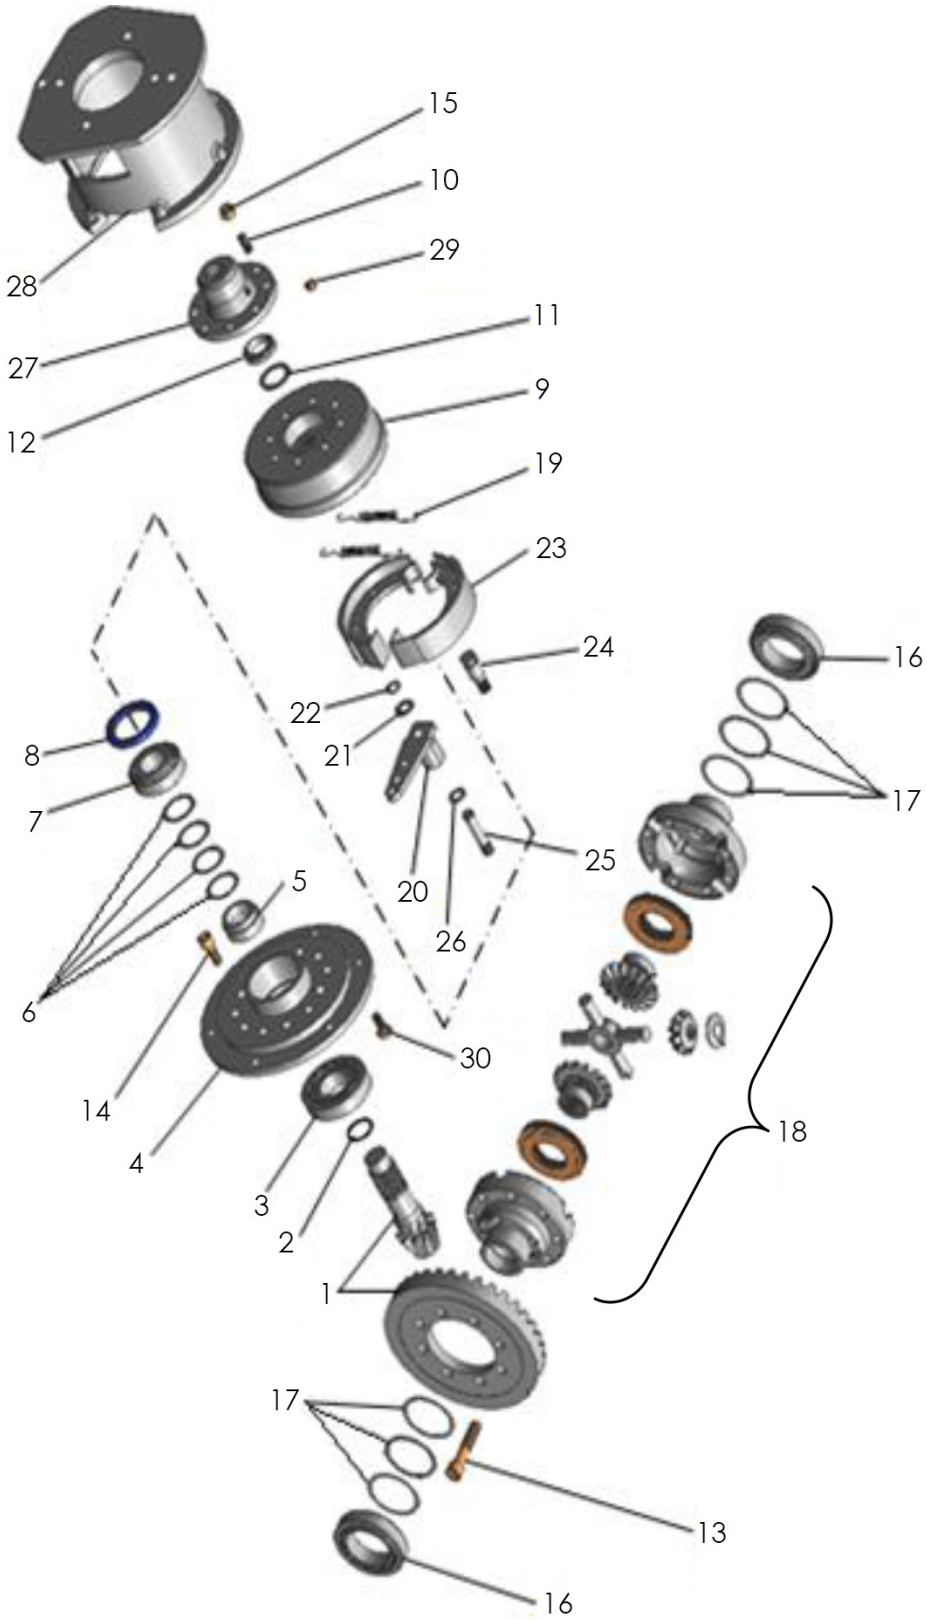

FRONT AXLE ASSEMBLY

FRONT AXLE ASSEMBLY (CONT.)

470 - Series Parts Catalog

ITEM #	PARTS #	DESCRIPTION	QTY.
N/S	513904	Front Axle	1
1	514461	Bevel gear R=4.11	1
2	514463	O-ring	1
3	514465	Taper rolling bearing	1
4	514467	Pinion Housing	11
5	514469	Spacer	/
6	514471	Shim PS 35x45x0,1	/
6.1	514472	Shim PS 35x45x0,3	/
6.2	514473	Shim PS 35x45x0,5	/
6.3	514474	Shim PS 35x45x0,25	1
7	514475	Taper rolling bearing	1
8	514476	Oil seal BASL 50x72x8	1
9	514477	Flange with brake drum	8
10	514478	Stud bolt M10x25	1
11	514479	Shim AS 1528	1
12	514488	Ring Nut GP M30x1,5	8
13	514480	Socket Screw M14x70	1
14	514481	Socket Head Cap Screw M12x45 12.9	10
15	514482	Dado autoblok M10	8
16	514483	Front Wheel Bearing	2
17	514484	Spess. $\varnothing$61x70x0,1	/
17.1	514485	Spess. $\varnothing$61x70x0,3	/
17.2	514486	Spess. $\varnothing$61x70x0,5	/
17.3	514487	Spess. $\varnothing$61x70x0,35	/
18	514507	Differential Assembly LMS	1
19	514509	Spring	1
20	514511	Brake Lever	1
21	514513	Friction Washer	1
22	514515	Snap Ring E14 230-15H	6
23	514517	Brake Shoe Pair	1
24	514519	Brake Fulcrum	1
25	514521	Break Lever Pin	1
26	514523	Friction Washer	12
27	514525	Hydraulic Mot. Connection	12
28	514527	Hydraulic Mot. Mount	12
29	514528	Greaser M10x1	12
30	514529	Screw M10x25 8.8	12