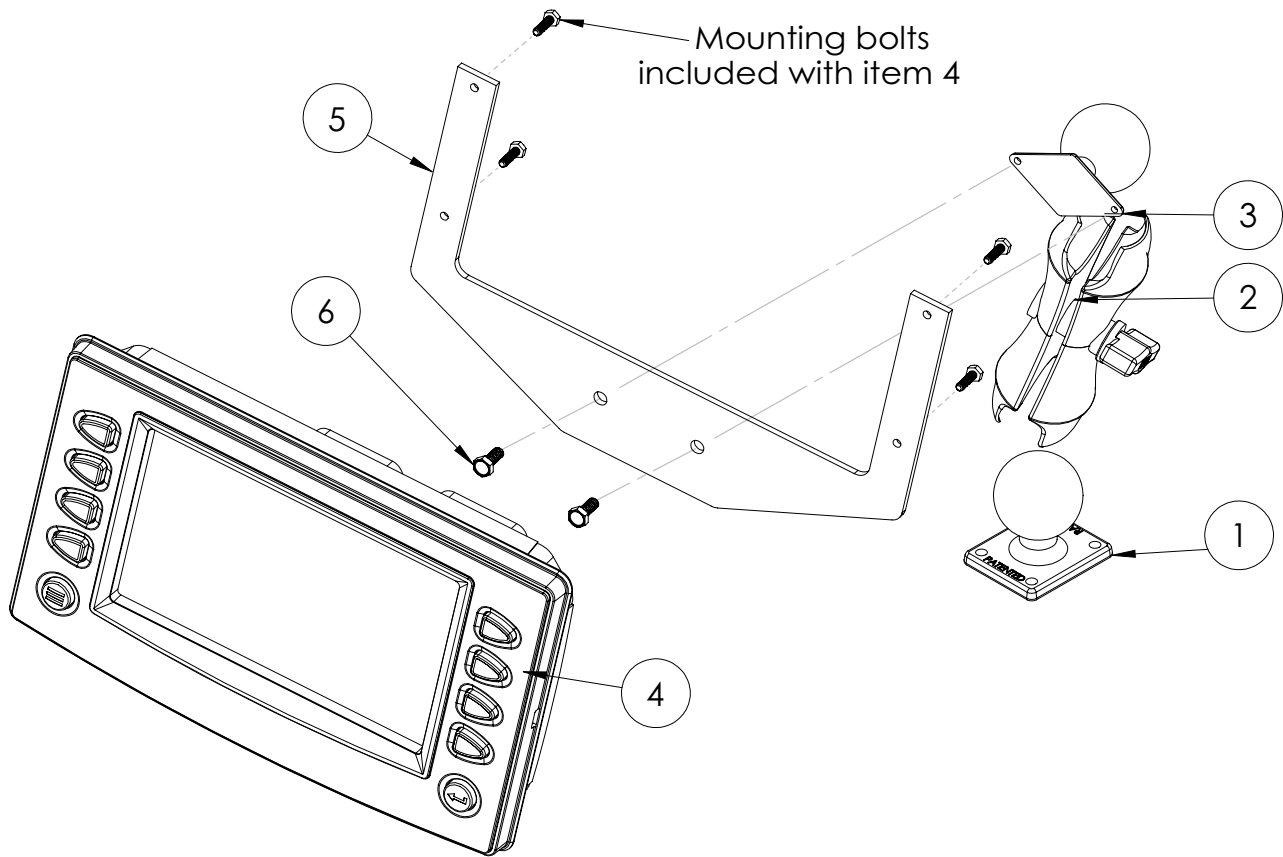

# RAM DISPLAY ASSEMBLY

ITEM #	PARTS #	DESCRIPTION	QTY.
1	513813	Ram 1.5" Ball Base	1
2	513817	Ram 1.5" Double Socket Arm	1
3	513815	Ram 1.5" Diamond Ball Base	1
4	513802	PV780B Display & Mounting Bolts	1
5	513829	Ram Display Mount	1
6	512976	Screw	2
N/S	513806	GPS Puck	1
N/S	513714	Monitor Harness	1
N/S	513716	GPS Harness	1
N/S	513808	Backup Camara	1
N/S	512134	Antenna	1
N/S* = Not Shown			