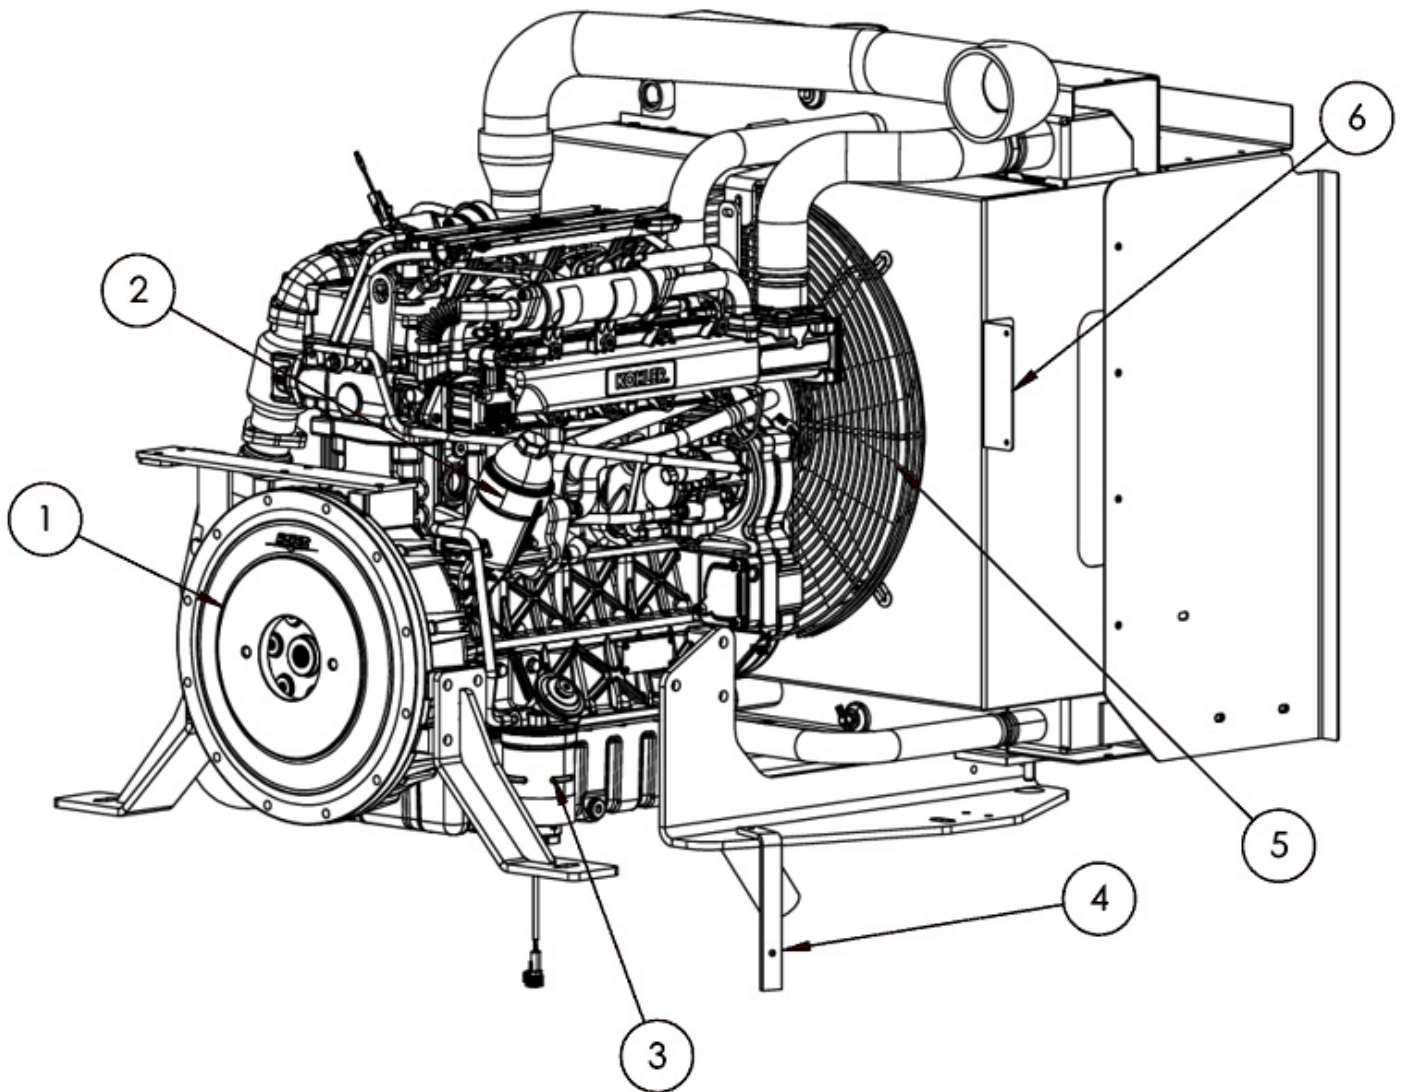

RELKO ENGINE ASSEMBLY (CONT.)

470 - Series Parts Catalog

ITEM #	PARTS #	DESCRIPTION	QTY.
1	204761	Drive Plate	1
2	344844F	Oil Filter	1
3	344843F	Fuel Filter	1
4	204787	Hose Control Bracket	1
5	344822F	Fan Finger Guard	1
6	203818F	Fuse Box Mount	1

WARNING: Cancer and Reproductive Harm
www.P65Warnings.ca.gov