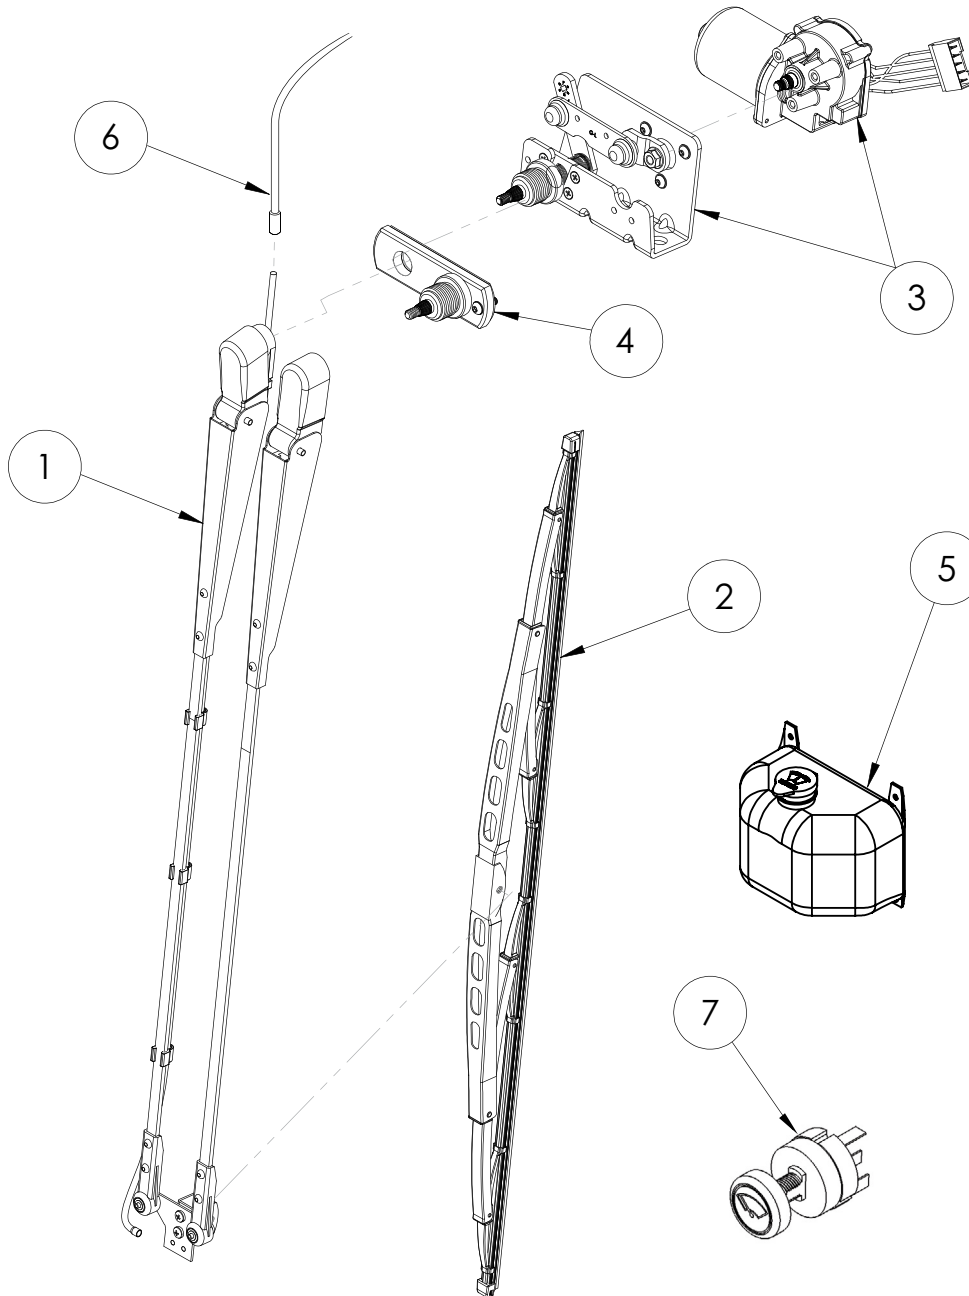

WINDSHIELD WIPER

470 - Series Parts Catalog

ITEM #	PARTS #	DESCRIPTION	QTY.
1	512117	Wiper Arm	1
2	512119	Wiper Blade	1
3	512113	Wiper Motor	1
4	512115	Slave Pivot	1
5	512121	Washer Pump and Reservoir	1
6	512122	Washer Hose	12 ft
7	513565	Wiper Switch	1

WARNING: Cancer and Reproductive Harm
www.P65Warnings.ca.gov