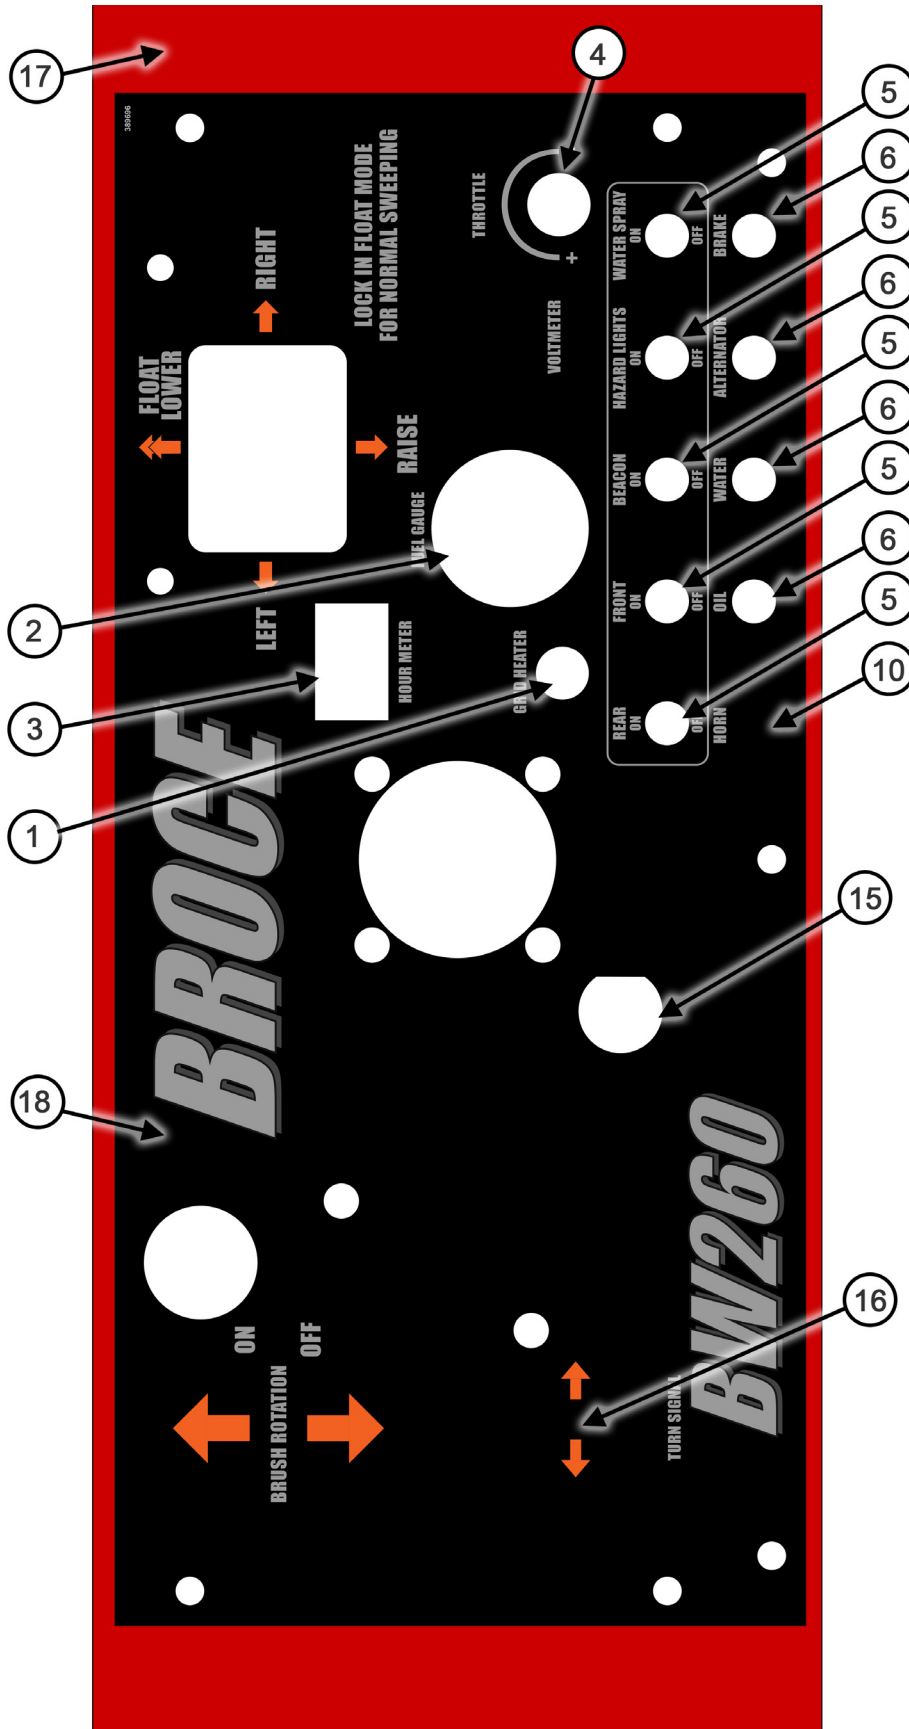

ELECTRICAL EQUIPMENT & PARTS FOR DASH

BW260 Parts Catalog

WARNING: Cancer and Reproductive Harm
www.P65Warnings.ca.gov