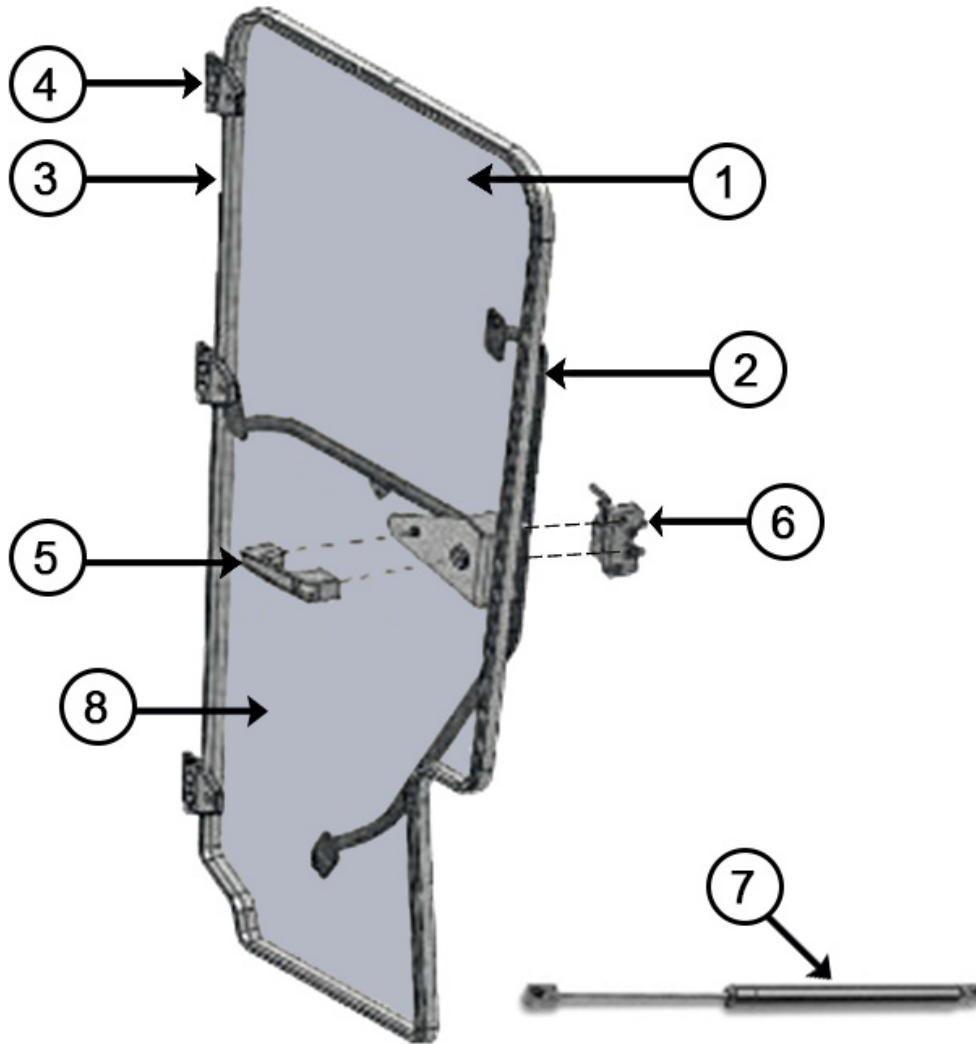

CAB UNIT- LEFT HAND DOOR ASSEMBLY

BW260 Parts Catalog

ITEM #	PARTS #	QTY.	DESCRIPTION
1	390307	1	BW260 Left Hand Door Assembly
2	390357	1	Door Handle Frame Only
3	448522	16 ft	Door Trim Seal
4	442269	3	Hinge w/ Grommet and Bushing
5	446138	1	Handle
6	446120	1	Door Latch
7	444546	1	Door Air Shock
8	390284	1	Door Glass Only
N/S	390710	1	Safety Cable