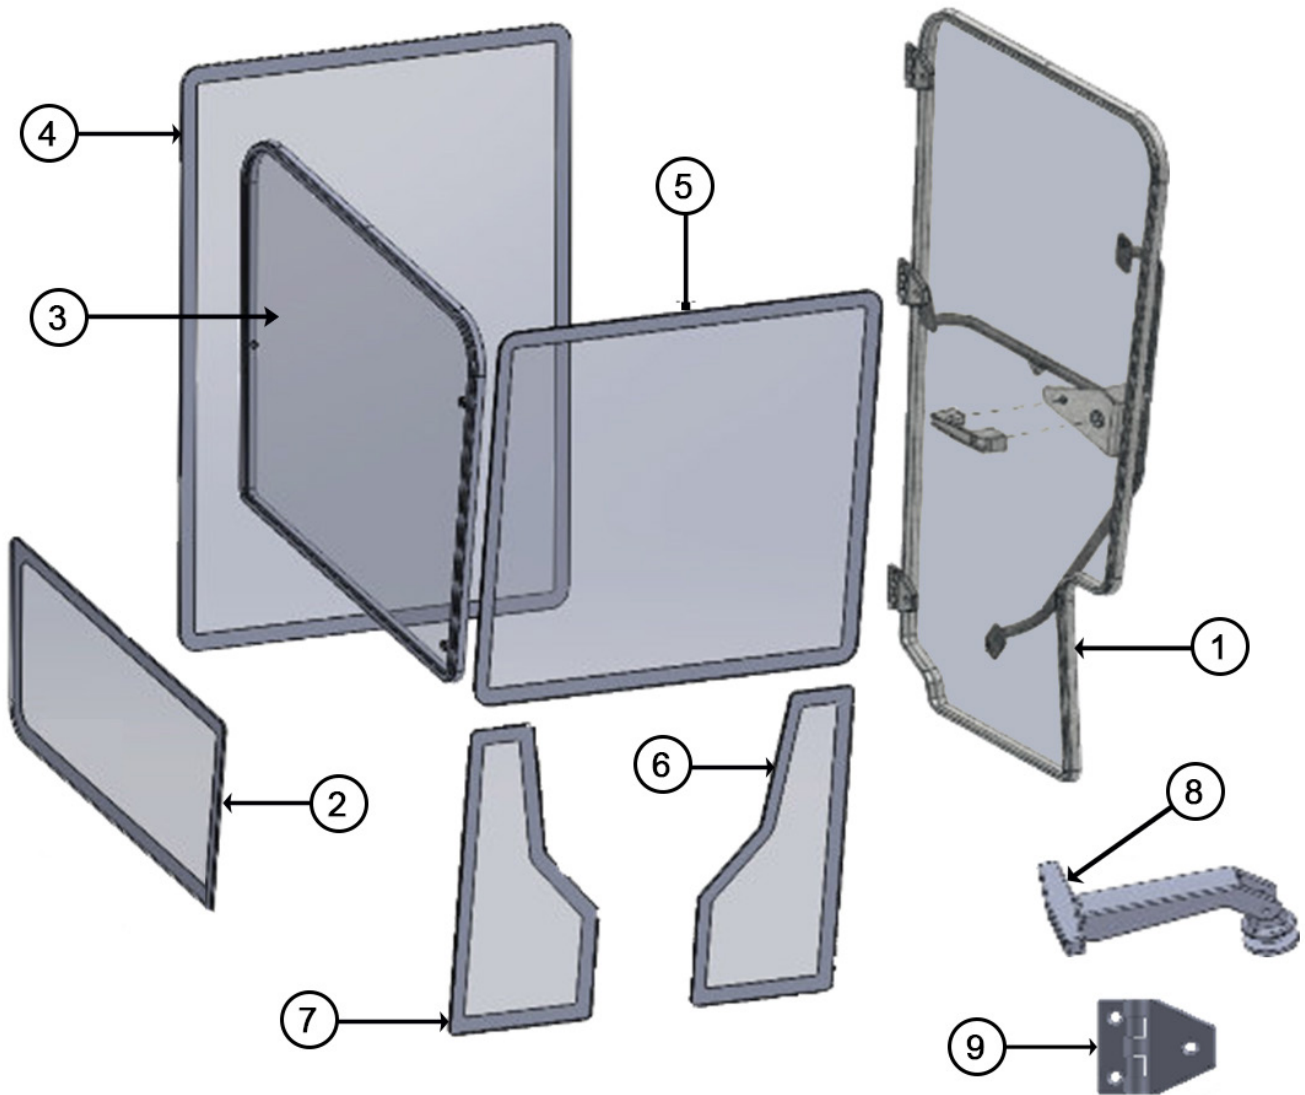

CAB UNIT- GLASS/ MOUNTING HARDWARE

BW260 Parts Catalog

ITEM #	PARTS #	QTY.	DESCRIPTION
1	390307	1	BW260 Left Hand Door Assembly
2	390513	1	Right Side Bottom Glass with A/C
3	390282	1	Window-Right Side Top Glass
4	390283	1	Rear Windshield Glass
5	390285	1	Front Windshield Glass
6	390286	1	Lower Front Glass-LH
7	390287	1	Lower Front Glass-RH
8	442251	1	Latch, Window w/ pin
9	442269	2	Hinge, w/Grommet & Bushing
N/S	377721	2	Gasket, Window Hinge
N/S	390710	1	Door Cable - Field Install Kit
N/S	390438	1	Adhesive Trim
N/S	390322	1	Headliner

WARNING: Cancer and Reproductive Harm
www.P65Warnings.ca.gov