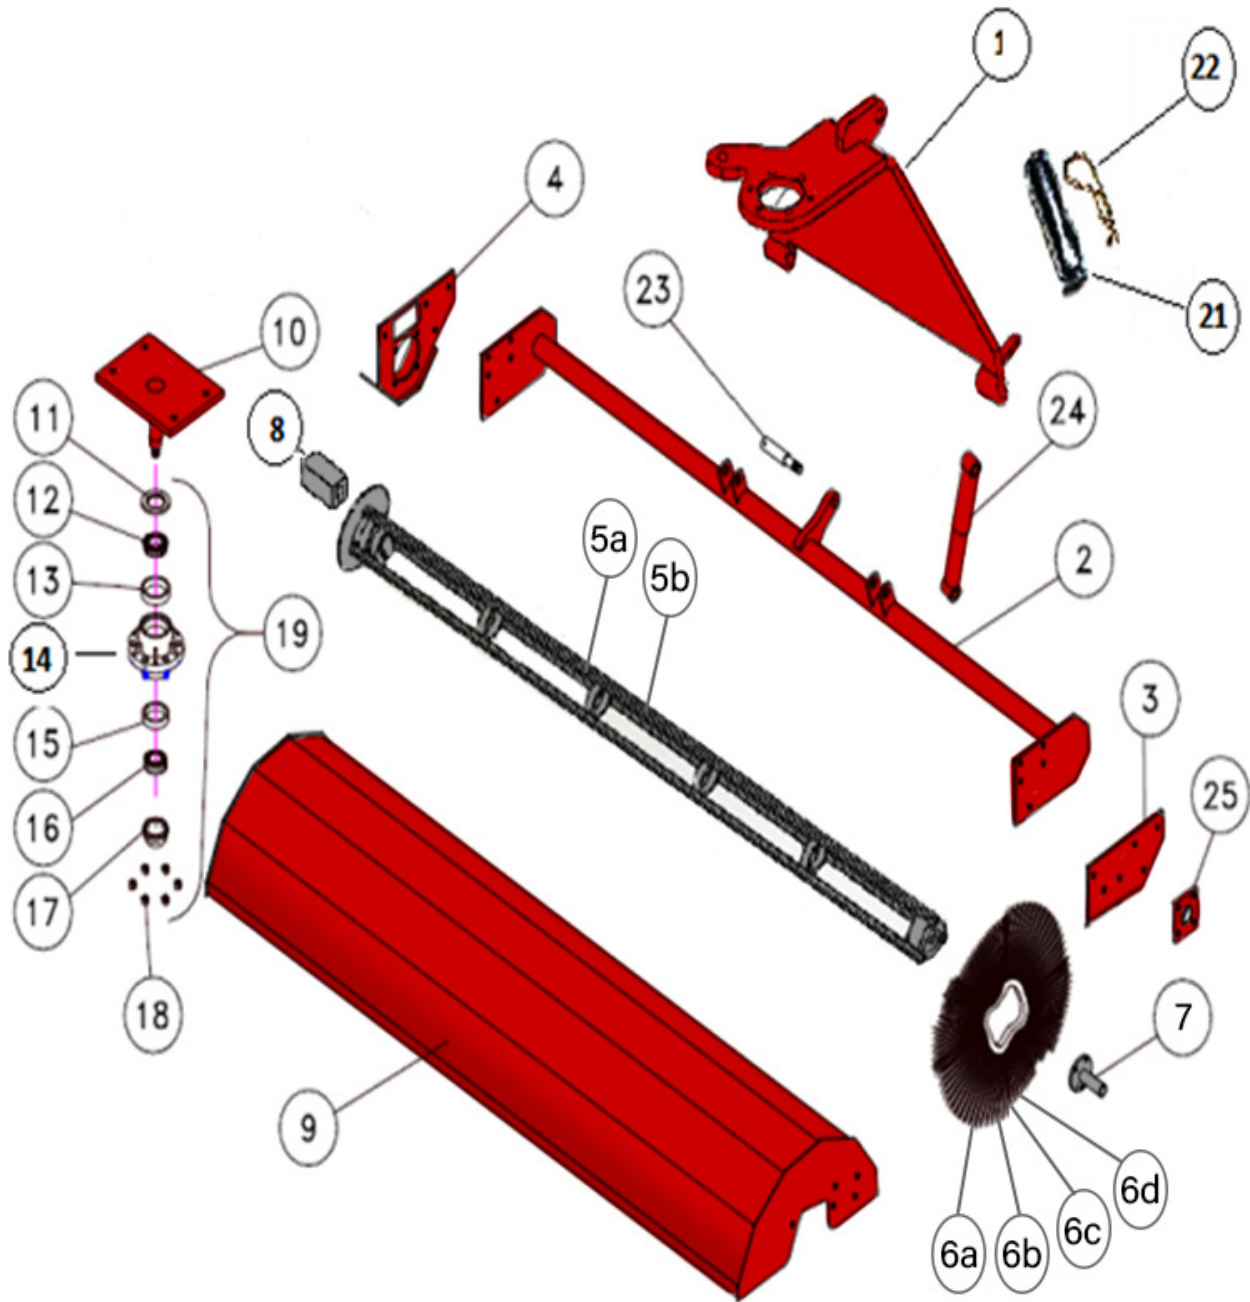

BROOM CORE PARTS

BROOM CORE PARTS (CONT.)

BW260 Parts Catalog

ITEM #	PARTS #	QTY.	DESCRIPTION
1	389652	1	Core Hanger Assembly
2	390033	1	Core Support Frame
3	202526W	1	Core Frame End Plate
4	390040	1	Core Motor Mount - Left Side
5a	389657	1	8' Broom Core
5b	390620	1	6' Broom Core (Optional)
6a	KF0001	1	8' Wafer Kit, All Poly
6b	KF0002	1	8' Wafer Kit, Half Poly / Half Wire
6c	389669	1	Wafer, Black Poly
6d	389677	1	Wafer, Wire
7	389661	1	Core Drive End Shaft
8	389674	1	Broom Drive Block
NS	45179	1	Set Screw
9	390036	1	Core Shield
10	390029	1	Core Hanger Spindle Kit Also Included In Item 10: Cotter Pin, 4 Bolts, Washers and Nuts
11	390151	1	Grease Seal
12	390156	1	Inside Bearing Cone
13	390161	1	Inside Bearing Cup
15	390169	1	Outside Bearing Cup
16	390164	1	Outside Bearing Cone
17	344115	1	Dust Cap
18	344116	6	Hub Lug Nut
19	389723	1	Hub Core Hanger Complete
N/S	390189	1	Broom Cylinder Lock Out
N/S	67025	1	Pin Snapper Lock
21	001407W	2	Pin Core Hanger to Core Frame
22	15768	4	Retaining Pin
23	389852	2	Core Shock Pin
24	389853	1	Core Shock
25	389751	1	Core End Bearing
26	390292	1	Broom Core Spacer
N/S	390535	1	Broom Motor
N/S	387937	1	Broom Motor Key
N/S	389739	3	Core Hub Washer
N/S	15248	3	Core Hub Cotter Pin
N/S	001397W	2	Hose Clamp
N/S	390356	1	Broom Drive Motor Seal Kit- Danfoss 201