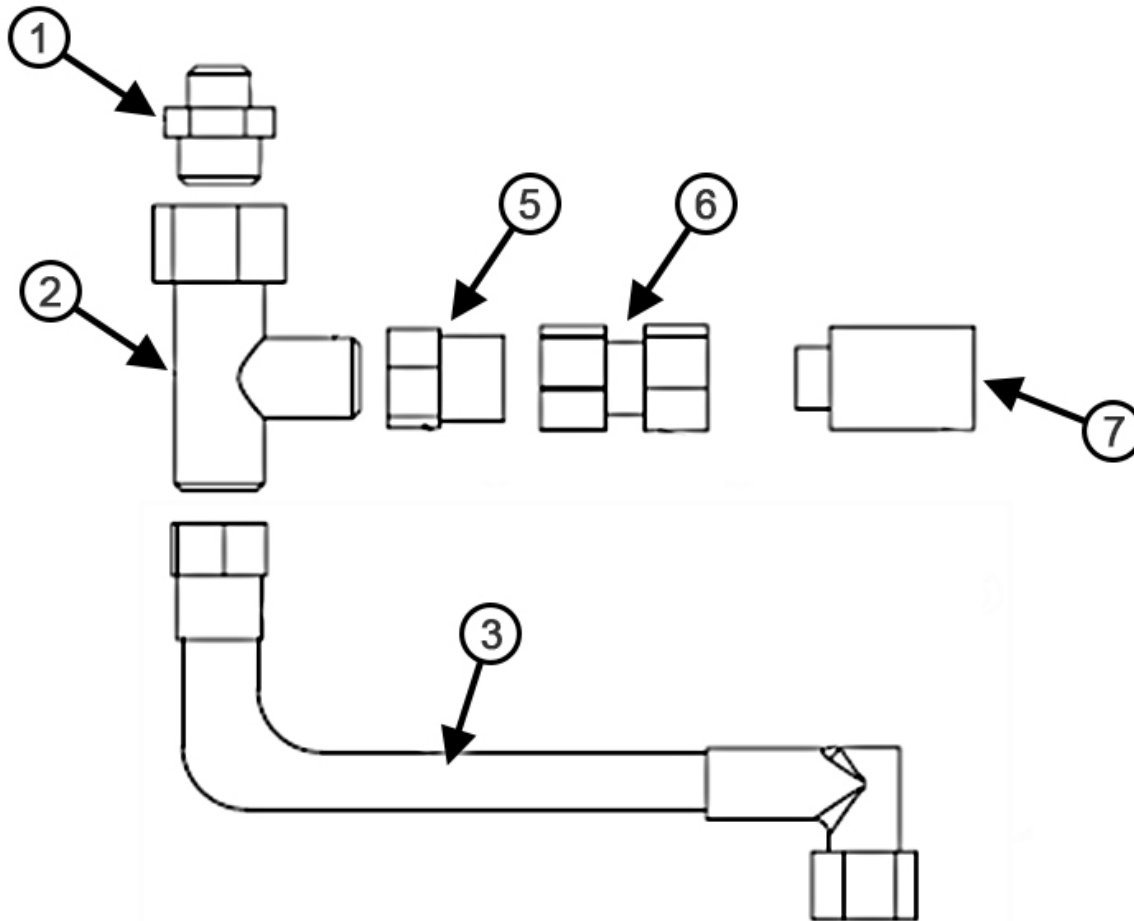

HUB WARNING KIT

BW260 Parts Catalog

-ITEM #	PARTS #	QTY.	DESCRIPTION
N/S	390110	1	Hub Warning Kit Assembly
1	46938	1	Adapter
2	93203	1	Adapter, Tee
3	390450	1	Hub Warning System Hose
5	390120	1	Adapter, Coupler
6	390113	1	Adapter, Coupler
7	475889	1	Switch, Pressure - 12V
-	390180	1	Flasher Harness- Tow Warning System
-	390183	1	Relay Harness- Tow Warning System
-	476937	1	Horn Kit with L Bracket
-	390111	1	Amber Marker Light
-	389768	1	Tail Light Flasher- LED
-	389924	1	Dash Top Drilling Instructions
-	390326	1	Decal- Rear Hub Warning
N/S	389810	1	Nipple off Female chuck
N/S	389807	1	Tee Adapter off Pump
N/S	390229	1	Buckhead Fitting
N/S	389806	1	Plug- 3/4 NPT Polypropylene
N/S	390108	1	Hub Disengage Flasher Harness

WARNING: Cancer and Reproductive Harm
www.P65Warnings.ca.gov