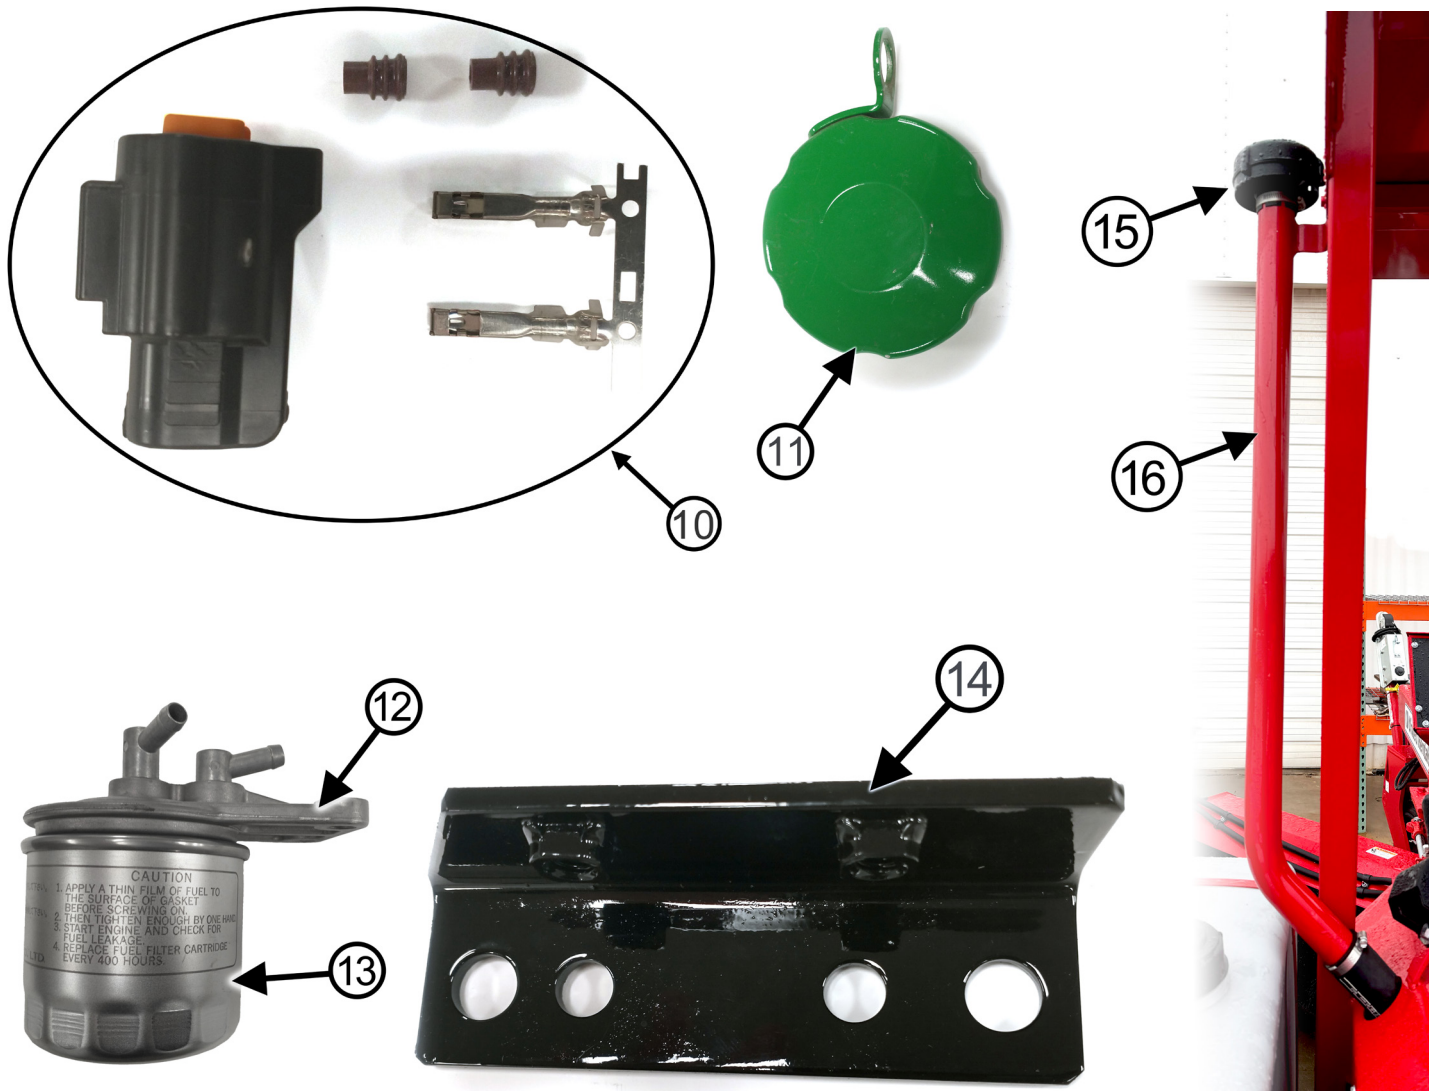

AIR & FUEL RELATED PARTS (CONT.)

ITEM #	PARTS #	QTY.	DESCRIPTION
1	390174	1	Safety Air Filter
2	390171	1	Primary Air Filter
3	389780	1	Air Cleaner Assembly, Housing with Filters
4	390381	1	Air Cleaner Cap
5	390210	1	Fuel Pump
6	390160	1	In Line Fuel Filter
7	447673	1	Fuel Solenoid
8	389855	1	Fuel Sender
9	31864	1	Fuel Gasket
10	389388	1	Fuel Solenoid Two Wire plug
11	439182	1	Fuel Cap
12	390557	1	Fuel Filter Housing Kit
13	390154	1	Fuel Filter
14	389943	1	Fuel Filter Mount
15	389779	1	Pre Cleaner
16	389679	1	Air Inlet Tube