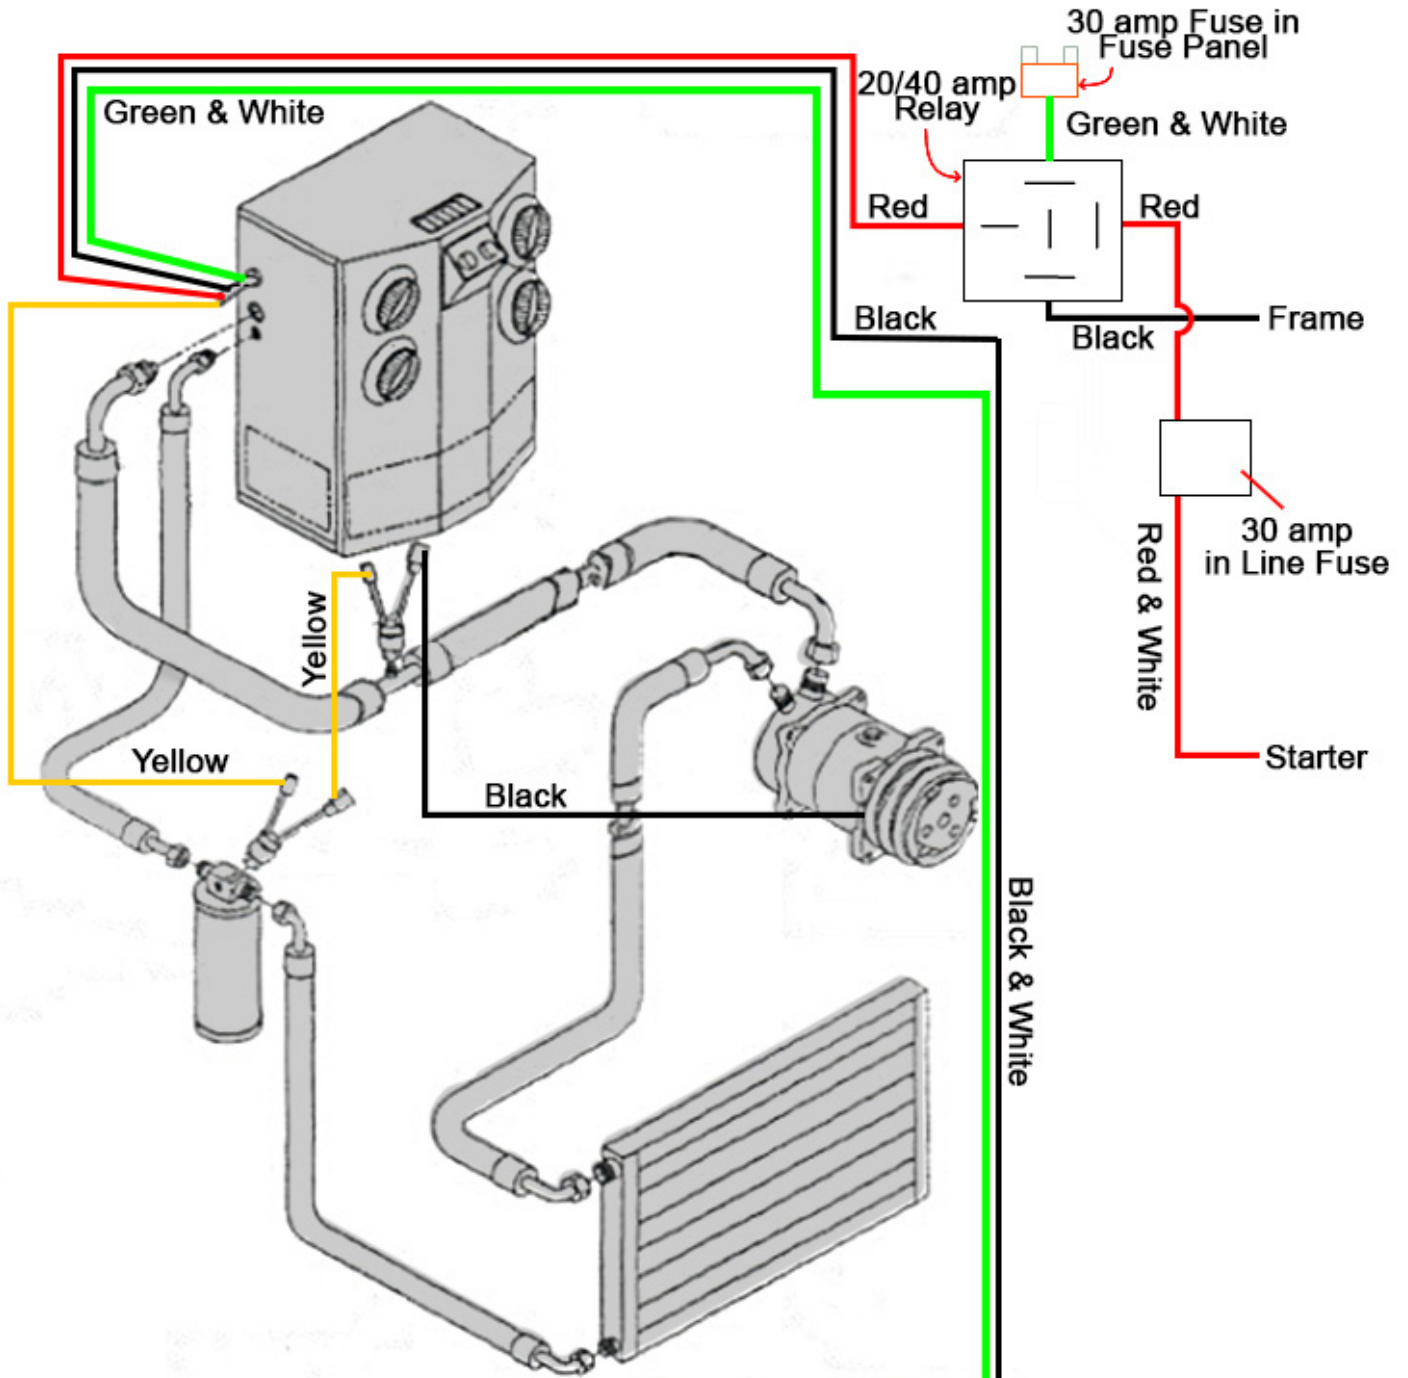

CAB UNIT- A/C ELECTRICAL DIAGRAM

BW260 Parts Catalog

PARTS #	DESCRIPTION
390576	Low Pressure Switch
390734	High Pressure Switch
390561	10" Fan Kit 12V
442095	20 amp Relay
454322	30 amp Fuse
390686	A/C Wiring