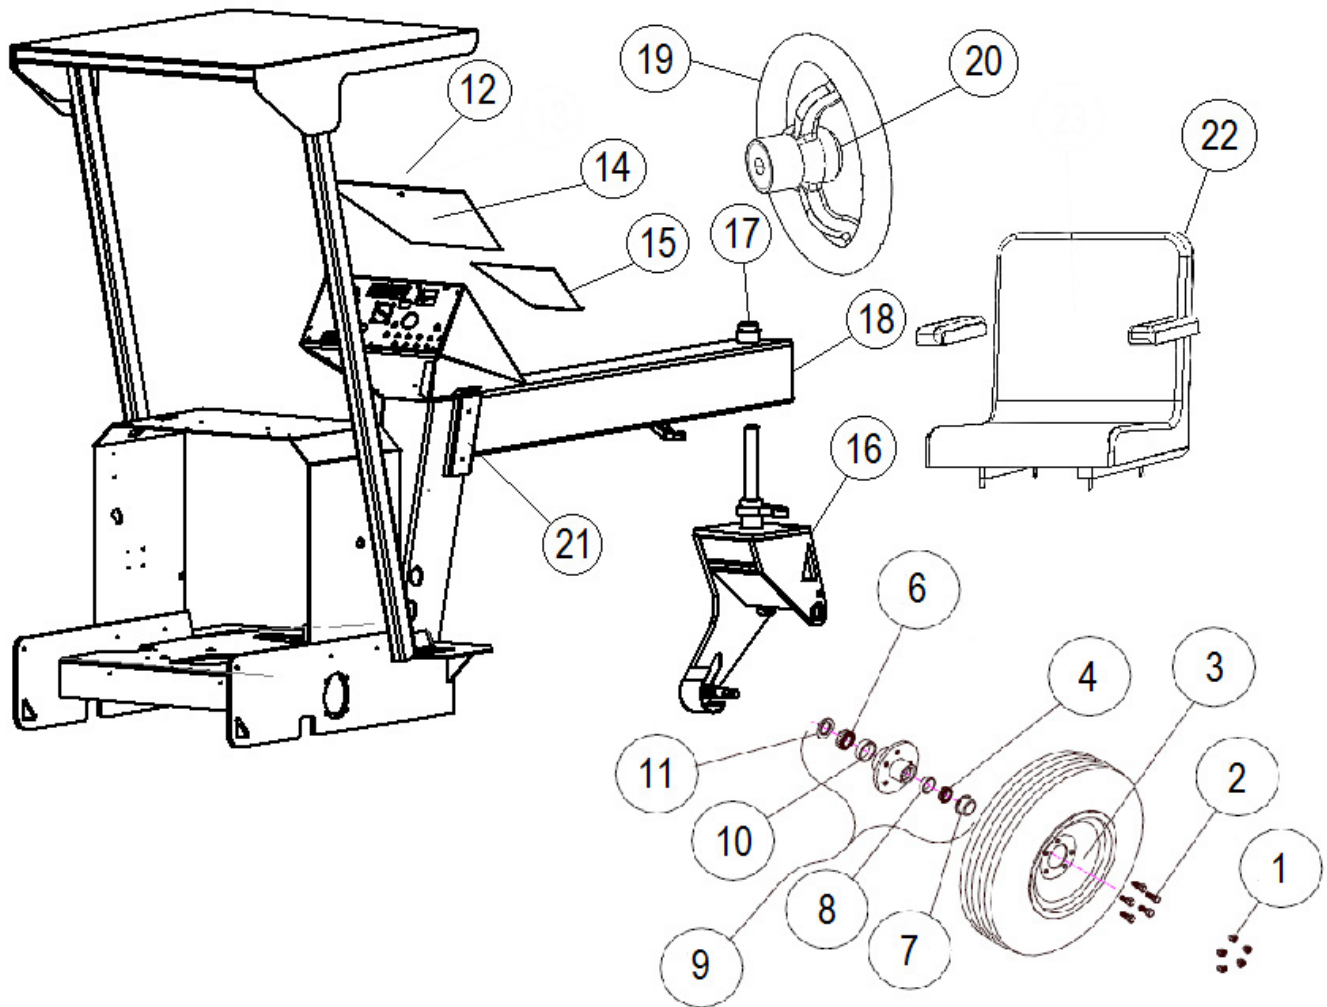

FRAME AND ASSOCIATED PARTS

BW260 Parts Catalog

WARNING: Cancer and Reproductive Harm
www.P65Warnings.ca.gov

FRAME AND ASSOCIATED PARTS (CONT.)

ITEM #	PARTS #	QTY.	DESCRIPTION
1	390209	10	Lug, Nuts Rear Wheel
2	387945	5	Studs, Front Wheel
3	389725	1	Front Tire & Wheel
4	390206	1	Cone, Outer Front Hub
6	390203	1	Cone, Inner Front Hub
7	390198	1	Cap, Front Hub
8	471391	1	Cup, Outer Front Hub
9	389726	1	Hub, Assembly Parts 4 Thru 11
10	390200	1	Cup, Inner Front Hub
11	390401	1	Seal, Front Wheel Hub
12	390813	1	Dash Latch
14	389850	1	Dash Top Cover
15	389849	1	Dash Top
N/S	389979-1	1	Dash Hinge
16	390012	1	Steering Spindle Assembly with Ears
17	389733	1	Dust Cap Rubber
18	389929	1	Front Plate Cover
19	389730	1	Steering Wheel
20	304093	1	Steering Wheel Cap
N/S	390300	1	Steering Column Insulation Sleeve Assembly (Cab Only)
21	389950	1	Hose Cover
22	BS-1050W	1	Seat
N/S	389859	1	Manual Holder
N/S	439182	1	Diesel Fuel Cap- Non Locking Cap
N/S	439182	1	Hydraulic Cap- Non Locking Cap
N/S	389728	1	Seat Belt
N/S	390014	1	Floor Mat
N/S	390321	1	Floor Mat Cab Unit
N/S	389931	2	BC (Cab Unit) Seat Stop for use with BS-1050W Seat