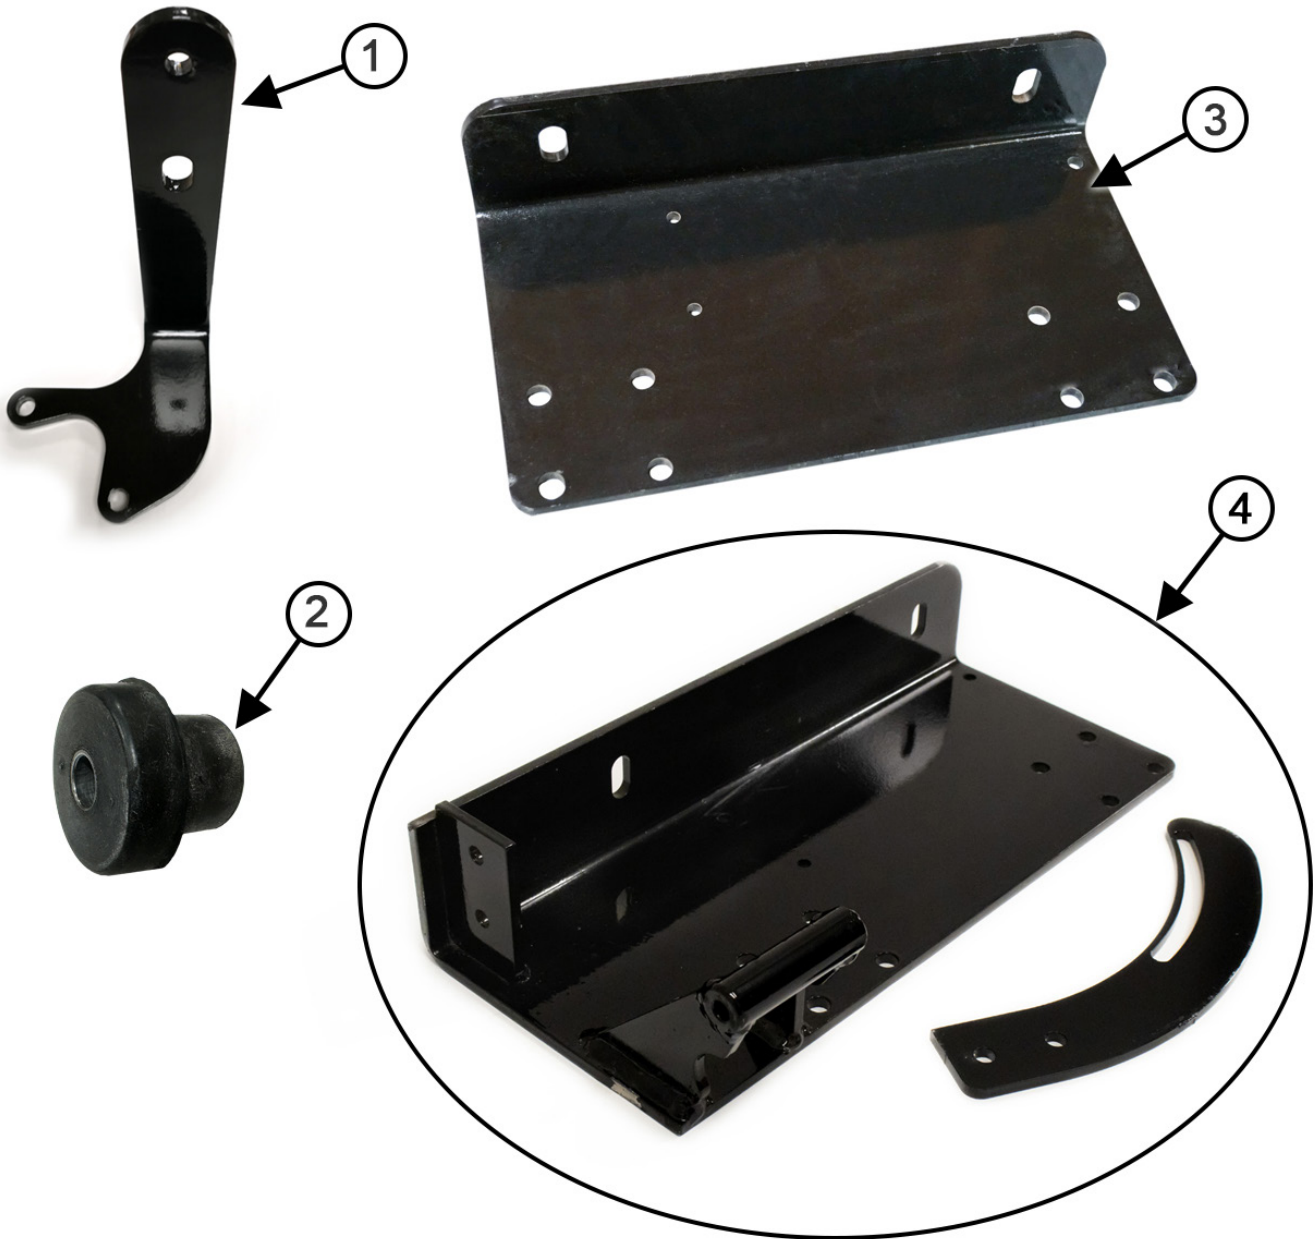

ENGINE MOUNT RELATED PARTS

ITEM #	PARTS #	QTY.	DESCRIPTION
1	390477	1	Top Radiator Support
2	389781	4	Isolator for Engine Mount (Cab Unit Only)
3	389949	1	Engine Mount
4	390503	1	Engine Bracket- Compressor Mount