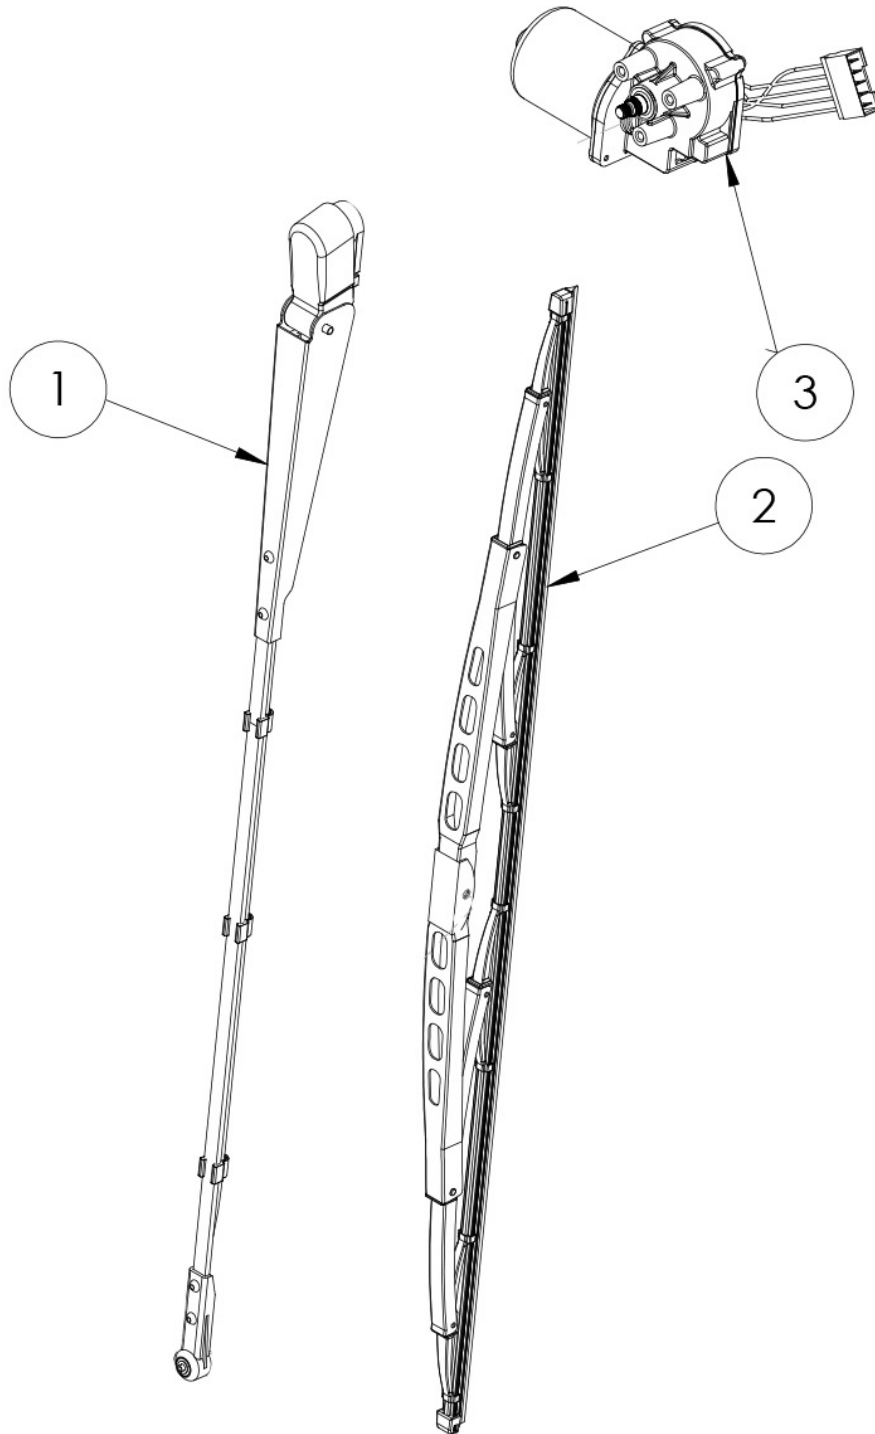

CAB UNIT- WINDSHEILD WIPER & MISC.

BW260 Parts Catalog

ITEM #	PARTS #	QTY.	DESCRIPTION
1	413112	1	Wiper Arm
2	83691	1	Wiper Blade
3	47911	1	Wiper Motor
N/S	390554	1	Inside Mirror
N/S	48439	1	Inside Fan

WARNING: Cancer and Reproductive Harm
www.P65Warnings.ca.gov