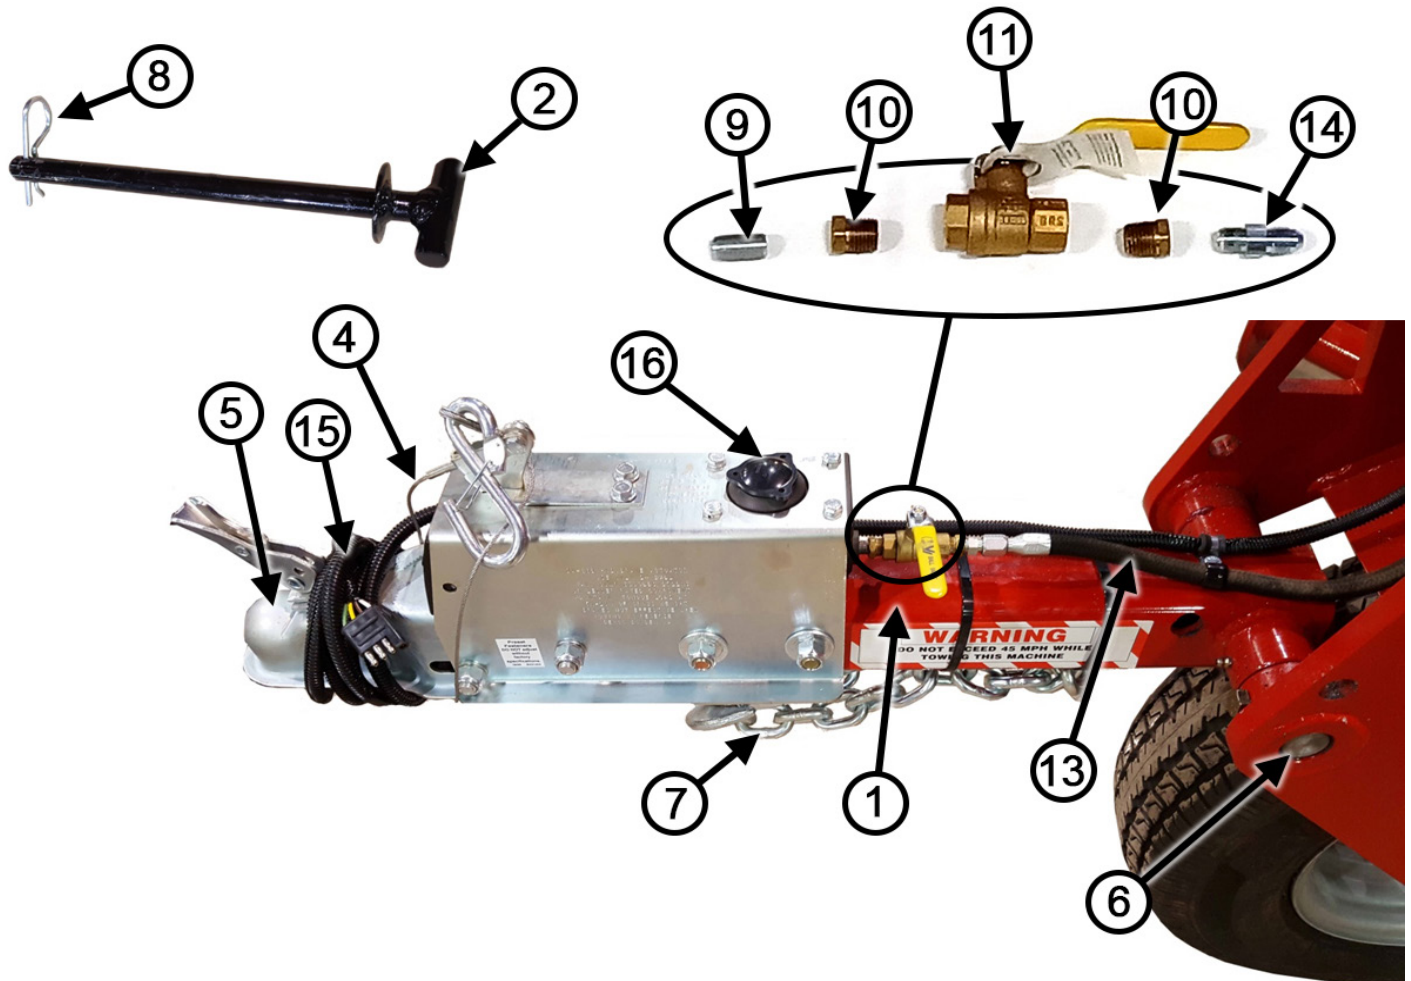

 **WARNING:** Cancer and Reproductive Harm
www.P65Warnings.ca.gov

TOW BAR

BW260 Parts Catalog

ITEM #	PARTS #	QTY.	DESCRIPTION
1	390080	1	Tow Bar Standard
2	389994	1	Tow Pin
4	390083	1	Cable 28"
5	389720	1	Brake Actuator 2" Ball
6	389971	1	Tow Bar Pin (Large Chrome Pin)
7	390215	1	Chain Tow Hitch
9	389814	1	1/8" Nipple
10	306414	2	Brass Bushing
11	389805	1	1/4" Brass Ball Valve
N/S	390412	1	Trailer Connector- 4 Wire
13	390244	1	Brake Hose Assembly
-	389772	1	Brake Hose - 1/4"
-	389752	1	Hose End for Brake
-	389847	1	Hose End - 1/8 MPT to 1/4"
14	82412	1	1/8" NPT Adapter
15	389869	1	Tow Wire Harness
16	390074	1	Master Cylinder Cap
18	390015	1	Lynch Pin
N/S	390395	1	Tow Hitch Brake Repair Kit