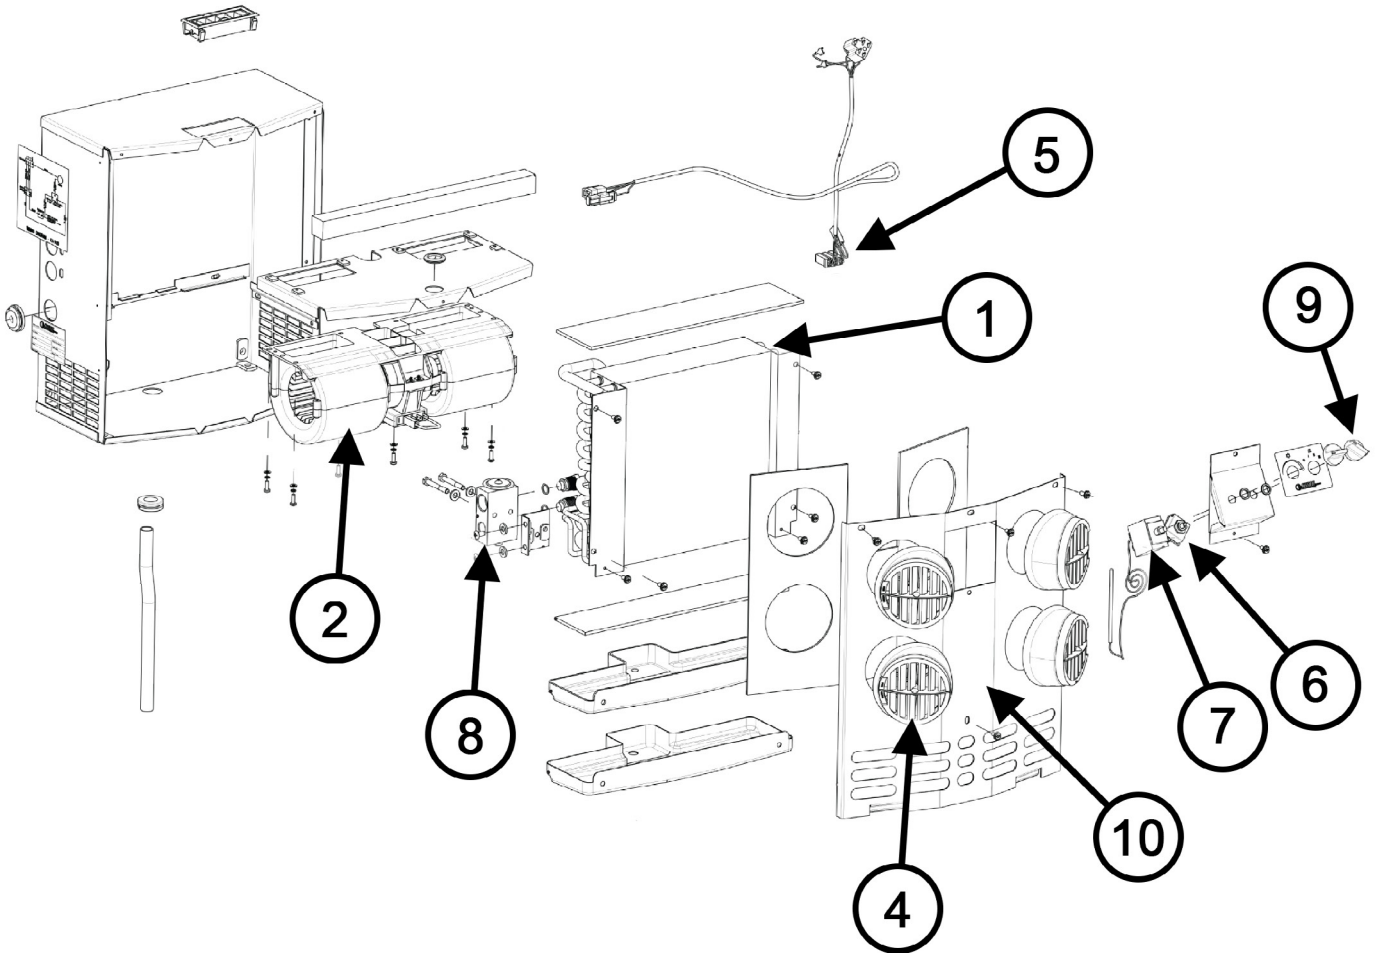

CAB UNIT- A/C UNIT

ITEM #	PARTS #	QTY.	DESCRIPTION
1	390783	1	Evaporator
2	390793	1	Blower Assembly
4	390807	4	Outlet Louver Assembly
5	390792	1	12 volt Fuse Resistor
6	390801	1	Blower Switch
7	390785	1	Thermostat
8	390789	1	Expansion Valve
9	390798	3	A/C Control Knob
10	390804	1	A/C Louver Front