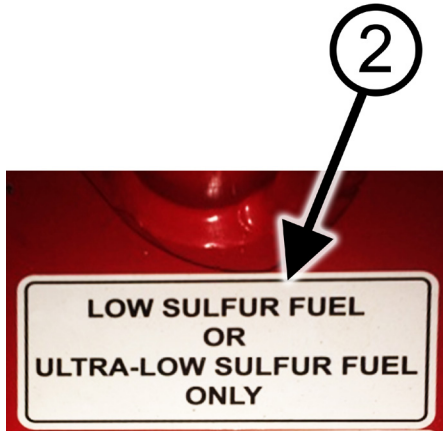

DECALS

ITEM #	PARTS #	QTY.	DESCRIPTION
2	311155	1	Low Sulfur Fuel (Diesel Fuel)
3	311169W	1	Caution- This Vehicle Does Not Conform
4	311093W	1	Warning- Don't Exceed 45 mph
5	311156	1	Warning- Don't Try To Back Machine
6	390116	1	Disengage Rear Hub
7	389898	2	"Broce" Rear Hood
8	389895	2	Large "Broce" On Side
9	389896	2	Side Stripe
10	389896A	2	Side Stripe
11	389897	2	Side Stripe
12	389897A	2	Side Stripe
13	389893	2	BW260
14	390167	1	Variable Broom Speed
15	390101	1	Remove Cover
16	390185	1	American Flag
17	389991	1	Tow / Sweep
18	390326	1	Disengage Rear Hub (Mirror View)
19	390598	1	Prop 65
21	389894	1	Dash Decal
23	443581	2	No Riders
N/S	311122-1F		Warning Hazards
N/S	311122-2F	2	Warning- Flying Object Hazard
N/S	311122-3F	2	Warning- Pinch Point Hazard
N/S	311122-4F	1	Caution- Hydraulic Oil Only
N/S	311122-5F	1	Warning- Flying Debris, Pedal, Safey Belt
N/S	311122-6F	4	Tie Down
N/S	311122-7F	2	Service Strainer- Water
N/S	311122-8F	1	Foot Pedal
N/S	311122-9F	1	Warning- Tow Instructions
N/S	311122-10F	1	Warning- Ball Valve Close to Tow
N/S	311122-10AF	1	Warning- Ball Valve Close to Tow
N/S	311122-11F	2	Warning- Fan Blade Sever Hazard
N/S	311122-12F	1	Caution- Hydraulic Oil Only (small decal)
N/S	311122-13AF	1	Warning- Replace ROPS
N/S	311122-14F	1	Diesel Fuel
N/S	311122-15F	2	Warning- Unlock Hub
N/S	311122-16F	1	Warning- Do Not Exceed 45 MPH
N/S	311122-17F	1	Caution- Set Joystick to Float

DECALS (CONT.)