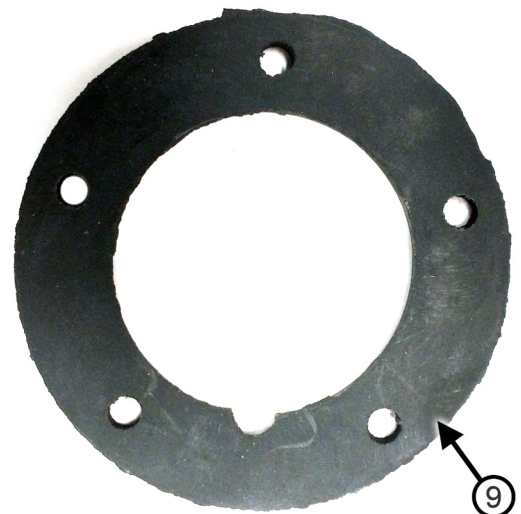

AIR & FUEL RELATED PARTS

BW260 Parts Catalog

WARNING: Cancer and Reproductive Harm
www.P65Warnings.ca.gov