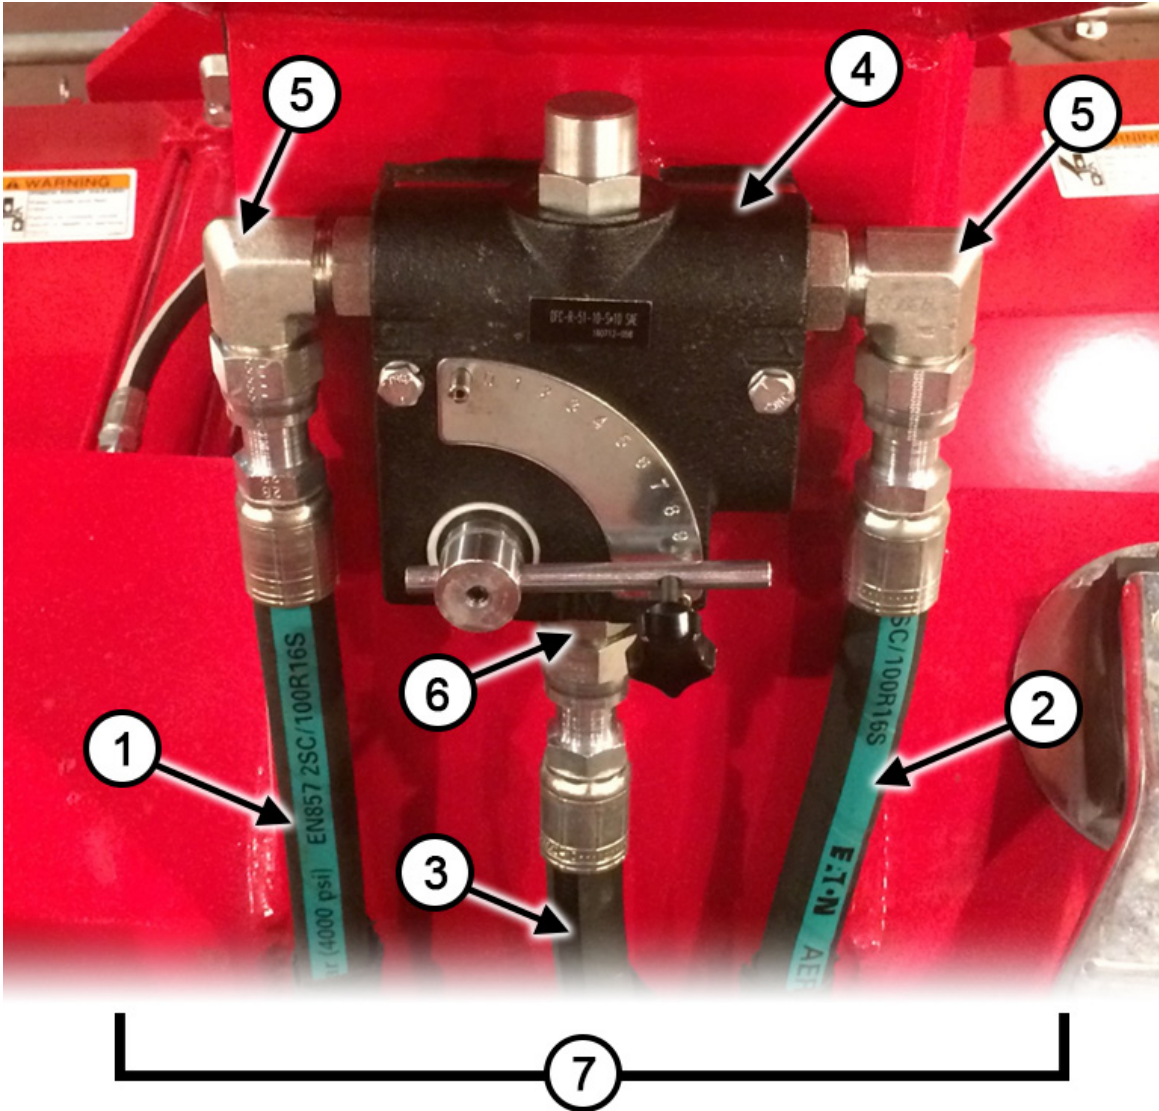

OPTIONAL EQUIPMENT- VARIABLE BROOM CONTROL

BW260 Parts Catalog

ITEM #	PARTS #	QTY.	DESCRIPTION
1	390147	1	Hose, Broom Valve Pressure
2	390149	1	Hose, Return
3	390148	1	Hose, Pressure Inlet
4	390135	1	Variable Speed Broom Valve
5	390128	2	Adapter, ORFS - O-Ring 90 X - 10
6	389827	1	Adapter
N/S	390137	1	Adapter, Tee Mounted On Hydraulic Tank
7	390140	1	Variable Broom Control Kit
N/S	390167	1	Variable Broom Speed Decal

WARNING: Cancer and Reproductive Harm
www.P65Warnings.ca.gov