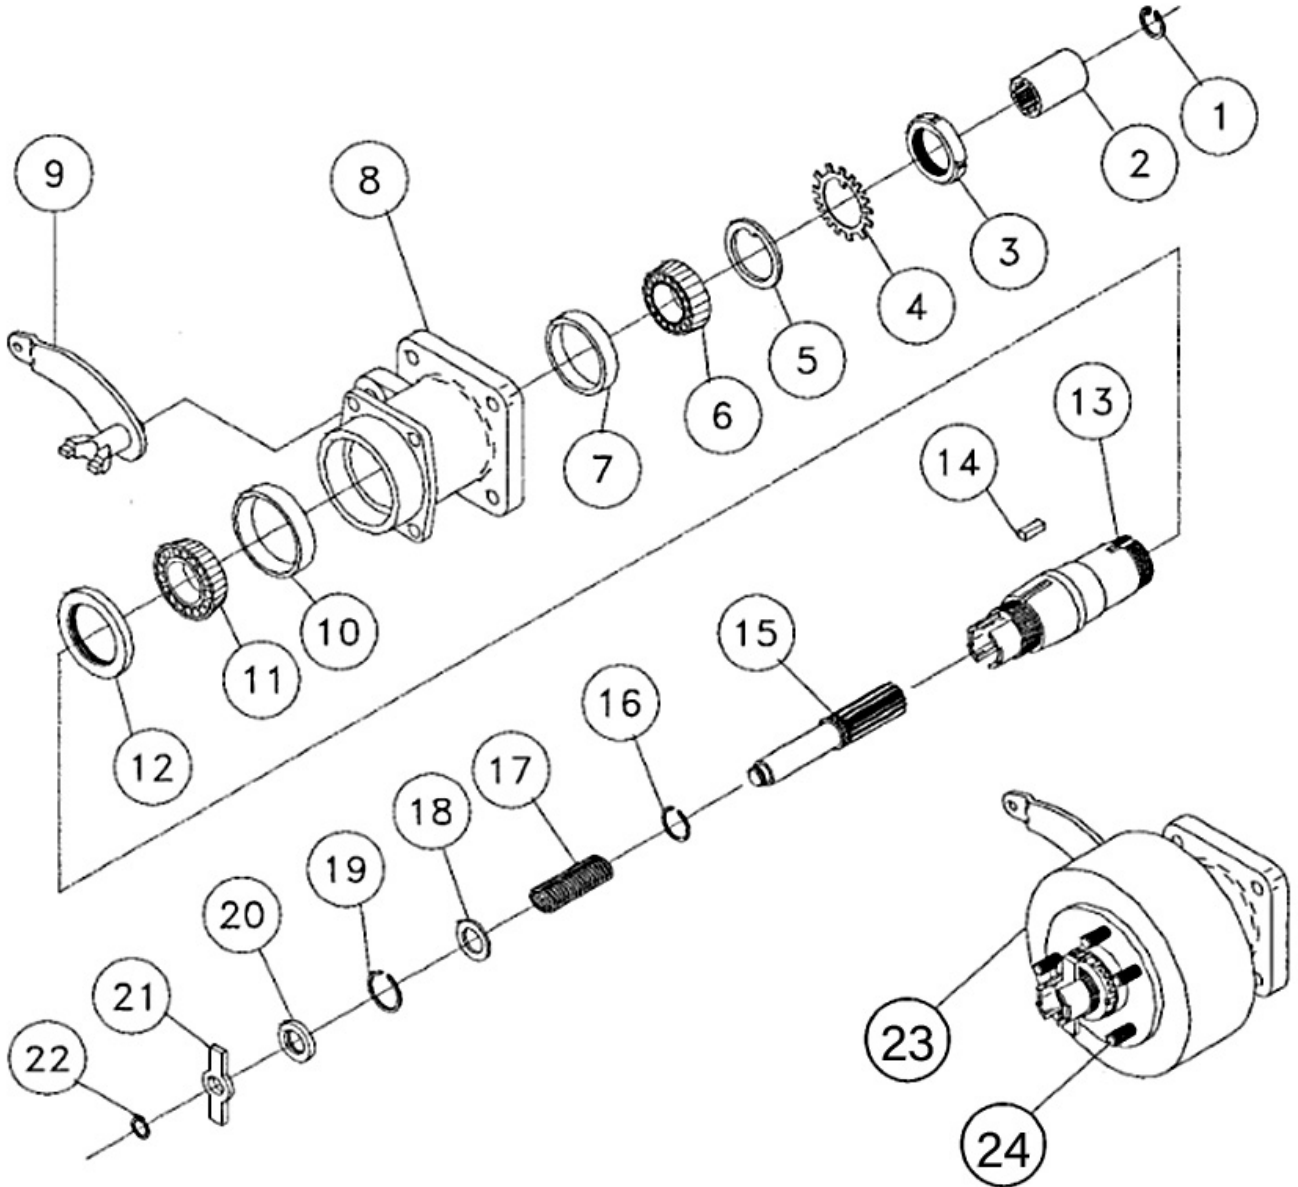

DRIVE HUB COMPONENTS

DRIVE HUB COMPONENTS (CONT.)

BW260 Parts Catalog

ITEM #	PARTS #	QTY.	DESCRIPTION
1	387893	1	Snap Ring
2	387913	1	Coupler Sleeve
3	387932	1	Spanner Nut
4	387926	1	Lock Washer
5	387901	1	Tongued Washer
6	387898	1	Bearing Cone, Inner
7	387902	1	Bearing Cup, Inner
8	390497	1	Drive Hub Housing
9	389990	1	Brake Lever
10	387906	1	Brake Cup, Outer
11	387940	1	Bearing Cone, Outer
12	387934	1	Seal
13	387928	1	Spindle
14	387937	1	Key
15	387942	1	Shaft
16	387933	1	Snap Ring
17	387939	1	Spring
18	387943	1	Washer
19	387936	1	Snap Ring
20	387941	1	Seal
21	387944	1	Handle
22	387930	1	Snap Ring
23	389710	1	Wheel Disconnect Assembly with Brake
24	387945	5	Wheel Bolt