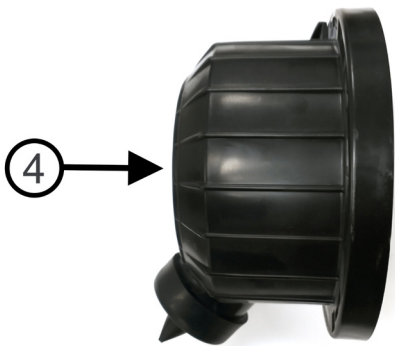

AIR & FUEL RELATED PARTS

BW260 Parts Catalog

WARNING: Cancer and Reproductive Harm
www.P65Warnings.ca.gov