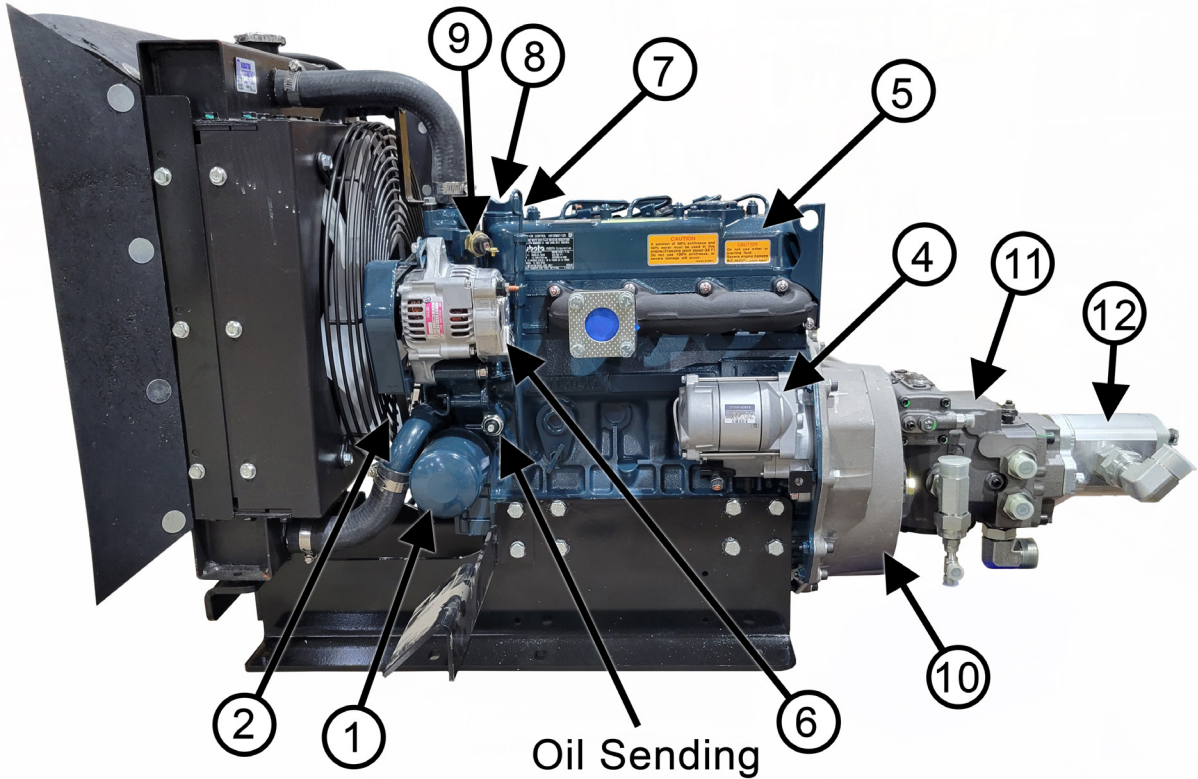

KUBOTA ENGINE EXTERNAL PARTS

BW260 Parts Catalog

ITEM #	PARTS #	QTY.	DESCRIPTION
1	390134	1	Engine Oil Filter
2	390166	1	Engine Fan Belt
4	390234	1	Starter
5	389890	1	Engine , V1505-E4B-KCP
6	390204	1	Alternator
7	390249	1	Dipstick Engine Oil
8	389907	1	Engine Oil Cap
9	390027	1	Tempature Sender
10	389667	1	Pump Mount Kit
11	389848	1	Pump, Piston
12	355009w	1	Gear Pump
N/S	390494	4	Fan Bolts- M6 x 45mm Hex Flange Bolt GR8.8
N/S	389943	1	Fuel Filter Bracket
N/S	403311	1	50 Amp Relay Circuit Breaker
N/S	390398	1	Oil Sending Unit
N/S	387303	1	B&P Filter, 539047001
N/S	344280	1	Fuel Injector
N/S	344278F	1	3W Head Gasket
N/S	344277F	1	Engine Head 3W
N/S	390196	1	Sealt Kit- Bondioli Piston Pump
N/S	387759	1	Thermostate
N/S	390240	1	Water Pump