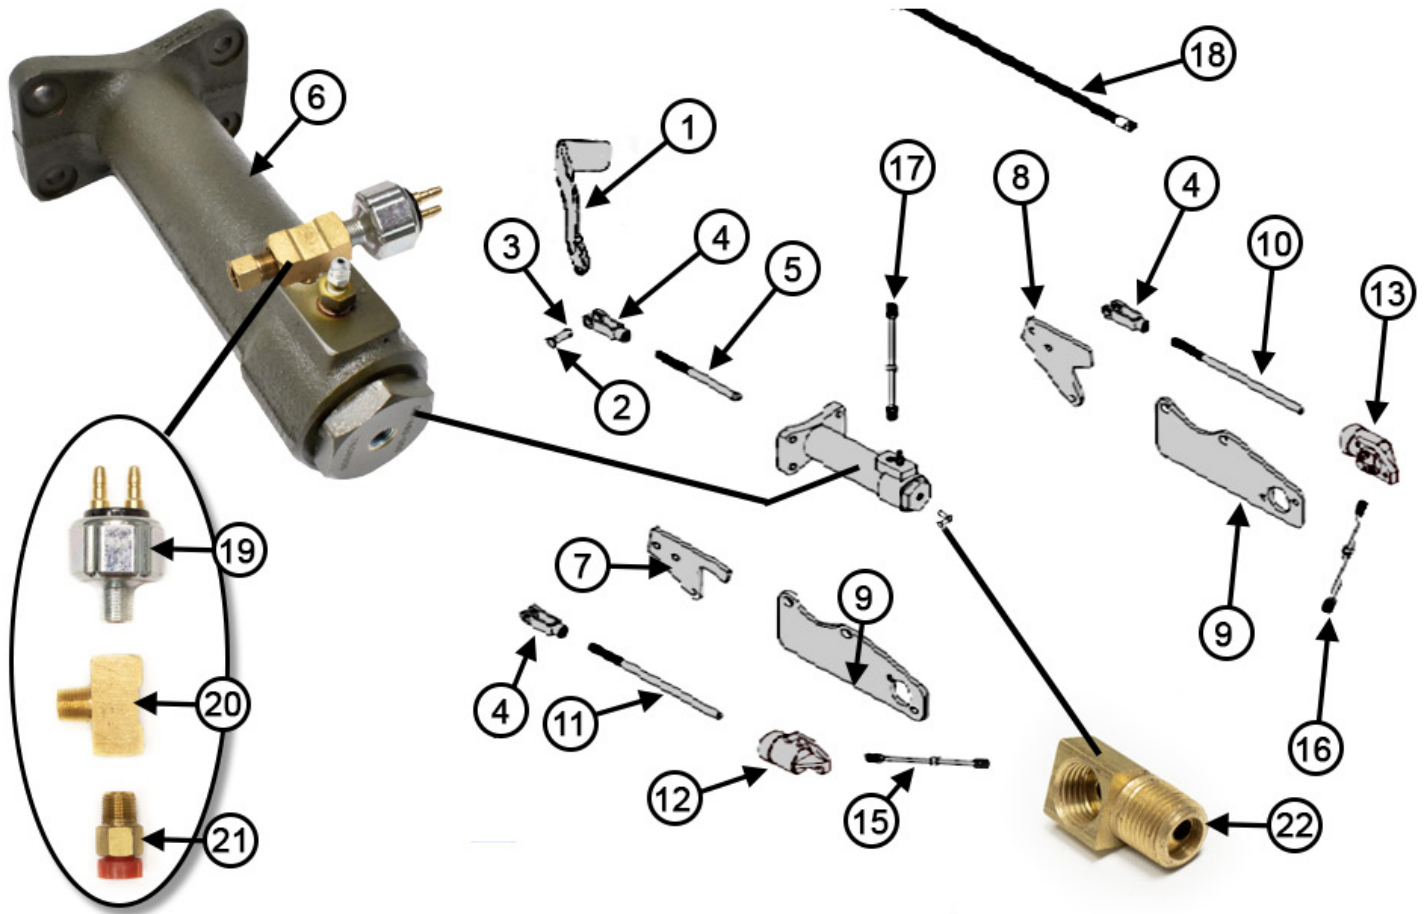

 **WARNING:** Cancer and Reproductive Harm
www.P65Warnings.ca.gov

TOW BAR

BW260 Parts Catalog

ITEM #	PARTS #	QTY.	DESCRIPTION
1	390080	1	Tow Bar Standard
2	389994	1	Tow Pin
4	390083	1	Cable 28"
5	389720	1	Brake Actuator 2" Ball
6	389971	1	Tow Bar Pin (Large Chrome Pin)
7	390215	1	Chain Tow Hitch
9	389814	1	1/8" Nipple
10	306414	2	Brass Bushing
11	389805	1	1/4" Brass Ball Valve
N/S	390412	1	Trailer Connector- 4 Wire
13	390244	1	Brake Hose Assembly
-	389772	1	Brake Hose - 1/4"
-	389752	1	Hose End for Brake
-	389847	1	Hose End - 1/8 MPT to 1/4"
14	82412	1	1/8" NPT Adapter
15	389869	1	Tow Wire Harness
16	390074	1	Master Cylinder Cap
18	390015	1	Lynch Pin
N/S	390395	1	Tow Hitch Brake Repair Kit

 **WARNING:** Cancer and Reproductive Harm
www.P65Warnings.ca.gov

BRAKE PARTS

ITEM #	PARTS #	QTY.	DESCRIPTION
1	390026	1	Brake Pedal
2	25767	3	Pin
3	15248	3	Cotter Pin
4	31930	3	Clevis
5	202304W	1	Brake Actuator Push Rod
6	447953	1	Master Cylinder
N/S	447987	1	Master Cylinder Kit
7	202444W	1	Brake Cylinder Rod Plate, Left Side
8	202443W	1	Brake Cylinder Rod Plate, Right Side
9	202441W	1	Brake Cylinder Plate
10	202445W	1	Brake Cylinder Push Rod, Right Side
11	202446W	1	Brake Cylinder Push Rod, Left Side
12	389782	1	Brake Wheel Cylinder, Left
13	389785	1	Brake Wheel Cylinder, Right
15	390020	2	Brake Line 3/16 X 42 1/2
16	390021	2	Brake Line 3/16 X 54
17	390107	1	Brake Line 3/16 X 7
18	390244	1	Complete Brake Line Assembly
19	389764	1	Brake Pressure Switch
20	306151	1	BPF Male Branch Tee 1/8 OEC
21	54171	1	Fitting, .12mm NPT x .18 Tube
22	60533	1	Fitting, 90.18 Tube .12 MNPT
N/S	389485	1	Fitting, 3/8 Tube to 1/8 NPT Coupling
N/S	36160	1	Master Cylinder Boot