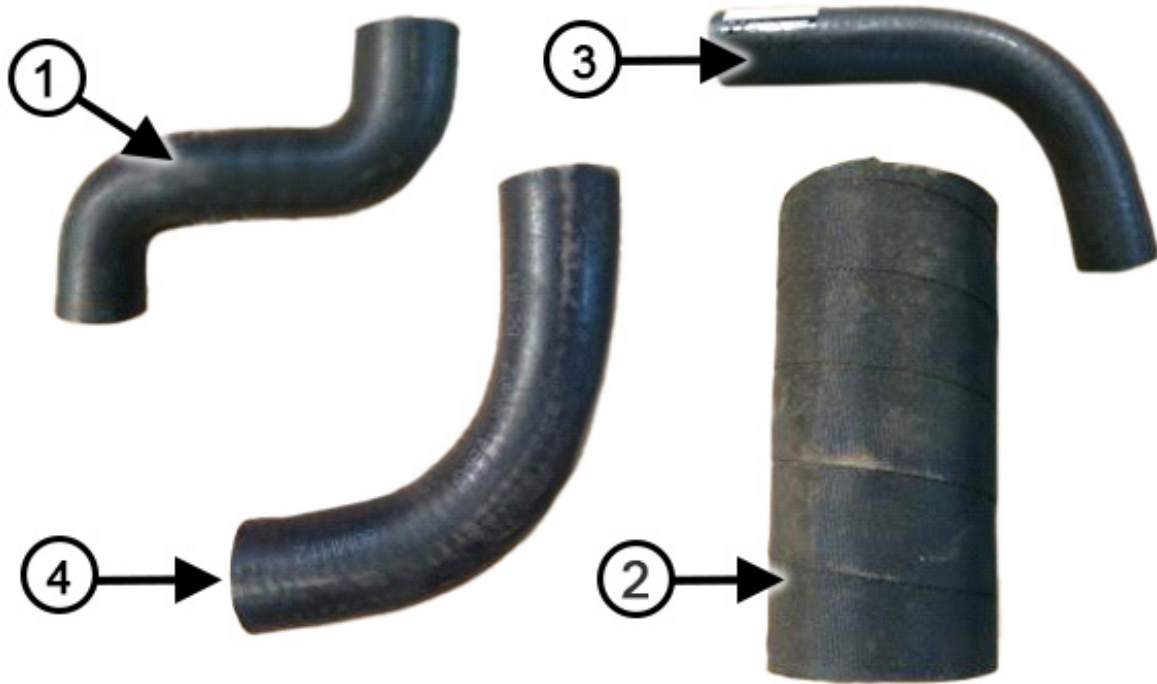

RADIATOR & AIR CLEANER HOSES

BW260 Parts Catalog

ITEM #	PARTS #	QTY.	DESCRIPTION
1	390032	1	Air Cleaner to Engine
2	389962	1	Air Cleaner to pre cleaner tube
3	390208	1	Upper Radiator Hose
4	390207	1	Lower Radiator Hose