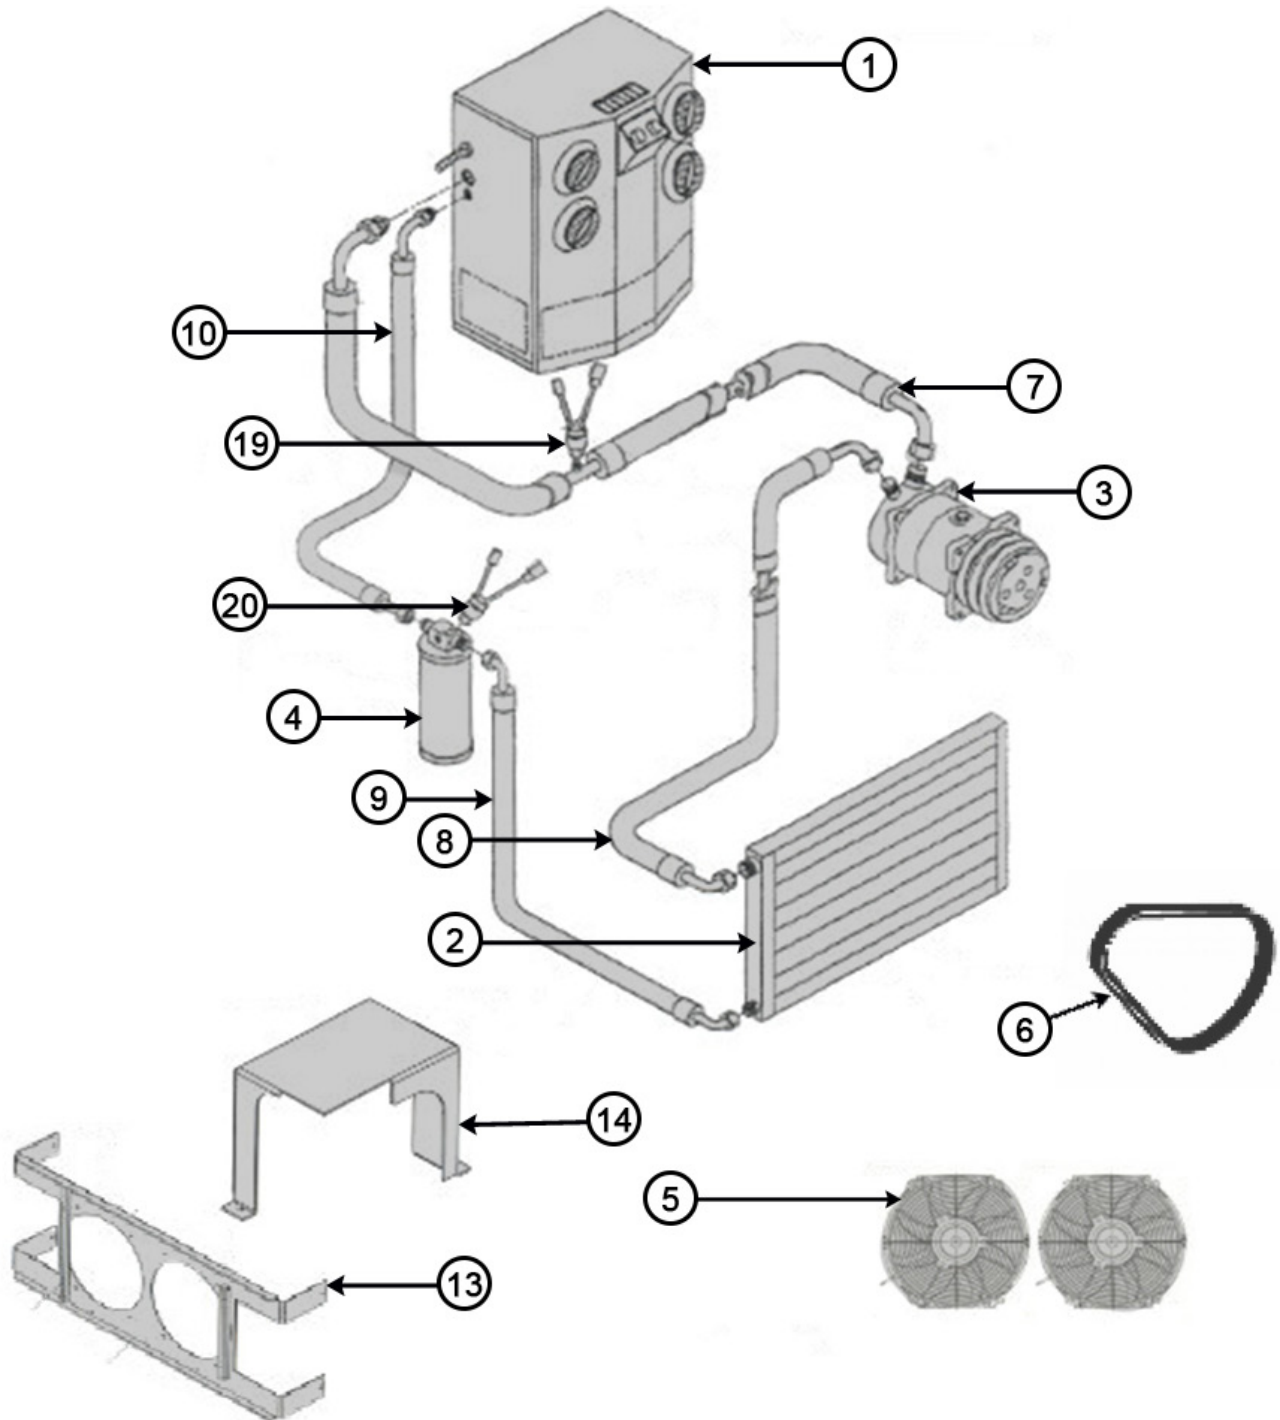

CAB UNIT- A/C ASSEMBLY

CAB UNIT- A/C ASSEMBLY (CONT.)

BW260 Parts Catalog

ITEM #	PARTS #	QTY.	DESCRIPTION
1	390525	1	Air Conditioner Assembly
2	390559	1	Air Conditioning Condenser
3	449835	1	Compressor, R134A 12V NW/ Clutch
4	390558	1	Receiver Dryer
5	390561	2	Condenser Fan
6	390540	1	A/C Belt
7	390673	1	High Side Hose Assembly
8	390670	1	Suction Hose Assembly
9	390676	1	A/C Hose Assembly
10	390679	1	A/C Hose Assembly
N/S	390534	1	Condenser Guard Assembly
N/S	390515	1	Condensor Guard
13	390529	1	Condenser Mounting Plate Assembly
14	389908	1	Battery Tray Assembly (Cab Unit ONLY)
19	390576	1	Low Pressure Switch
20	390734	1	High Pressure Switch
N/S	390667	3'	Aluminum Foil Tape 2"
N/S	390431	1	Air Conditioner Evaporator Enclosure
N/S	390430	1	Evaporator Mounting Plate
N/S	390426	1	Double Groove Pulley
N/S	388030	20"	Black Negative Cable
N/S	387997	50"	Red Positive Cable 50"
N/S	390316	2 sq ft	Insulation, High Temperature
N/S	390686	1	A/C Wiring Harness
N/S	389767	1	Fuse Holder- 12 Circuit
N/S	390597	1	Belt Tensioning Bracket