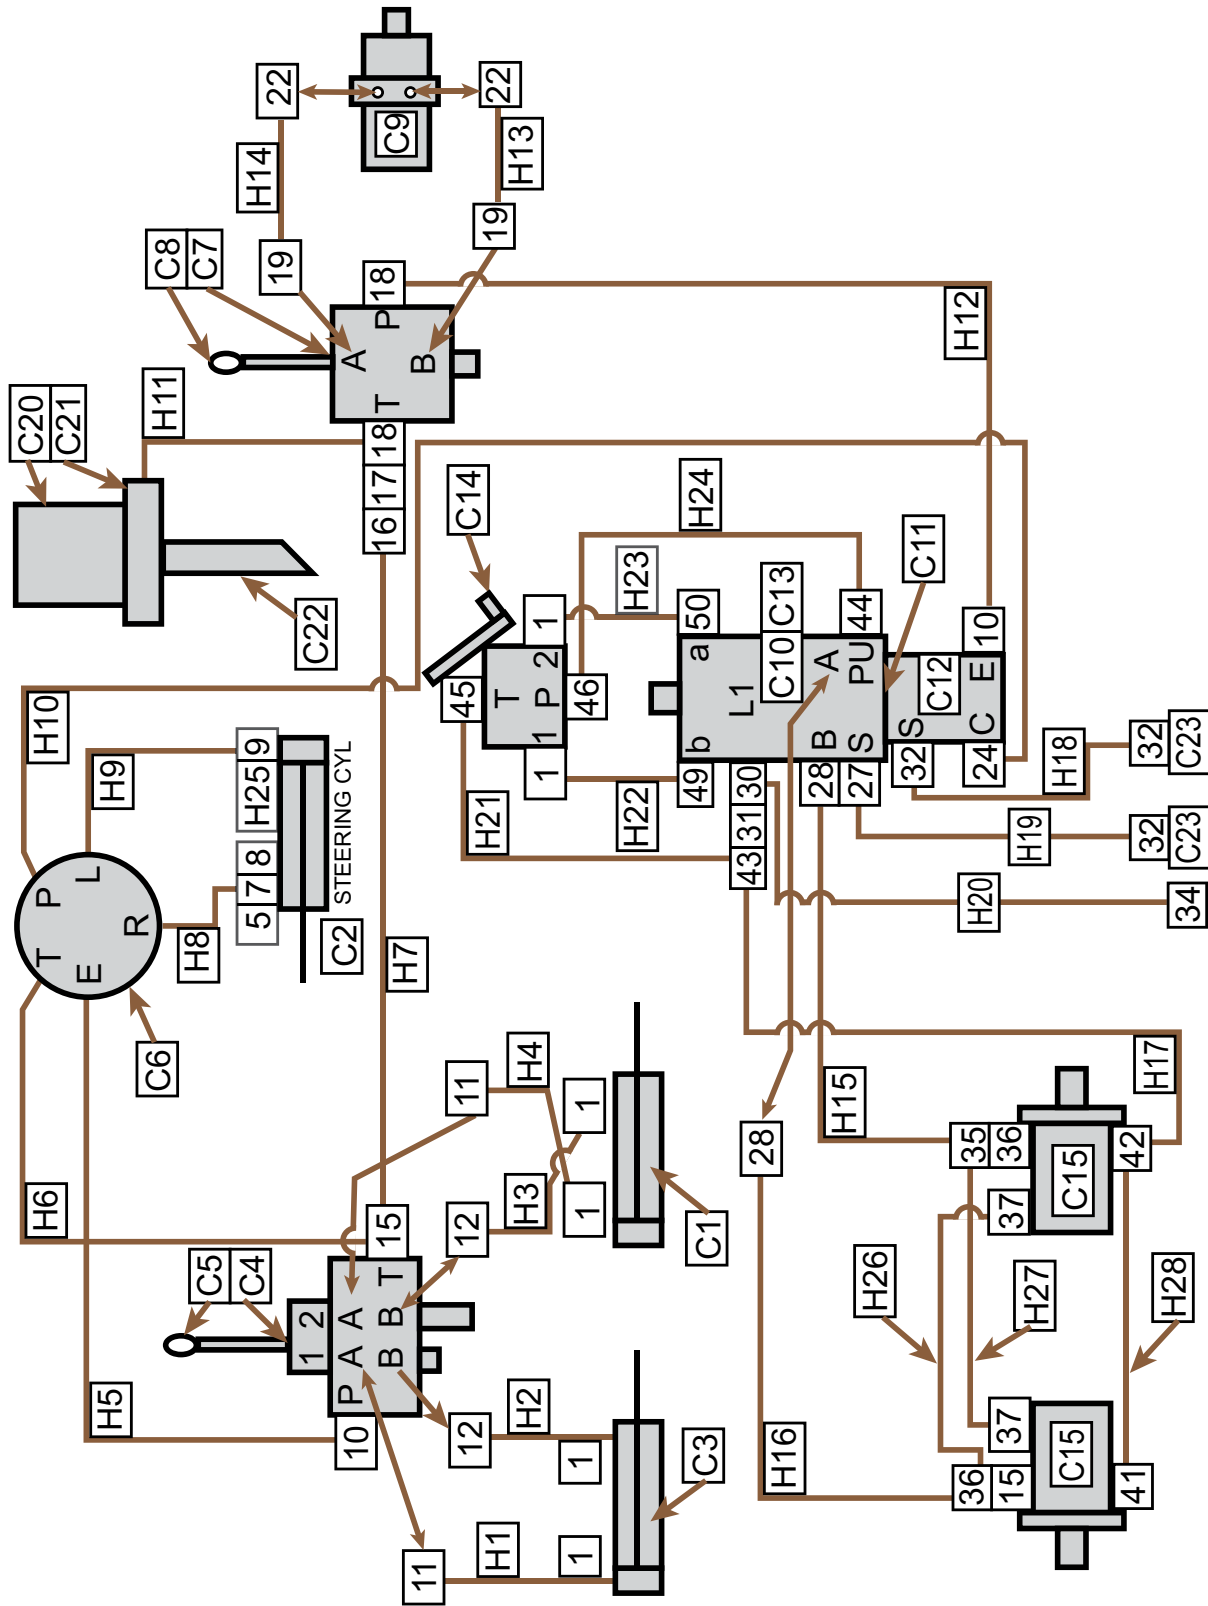

OTHER

OPTIONAL EQUIPMENT46
OPTIONAL VARIABLE BROOM CONTROL.....47
DECALS48-52
WIRE HARNESS.....53

HYDRAULIC DIAGRAM

HYDRAULIC COMPONENTS

ITEM #	PARTS #	Qty	DESCRIPTION
C1	389753	1	Cylinder 2" X 4" Boom Lift
N/S	390233	1	Seal Kit For 389753
C2	389754	1	Cylinder 2" X 8" Steering Cylinder
N/S	390233	1	Seal Kit For 389754
C3	389755	1	Cylinder 2" X 10" Broom L & R
N/S	390233	1	Seal Kit For 389755
C4	390528	1	Valve, 2 Spool W/Joystick
C5	389746	1	Handle Two Spool
C6	389714	1	Steering Unit
C7	389745	1	Single Spool Valve
C8	389744	1	Valve Handle
C9	390535	1	Broom Drive Motor
N/S	389762	1	Sight Gauge, Hydraulic Tank
C10	389848	1	Pump, Piston
N/S	390196	1	Seal Kit, Piston Pump
C11	305910W	1	Gasket, Gear Pump
C12	355009W	1	Pump, Gear
C13	387303	1	Filter Charge
C14	389775-1	1	Valve, Foot Pedal
C15	390539	1	Wheel Drive Motor (SN# 201100 to 201221)
	390533	1	Wheel Drive Motor (SN# 201222 to 202151)
C20	389793		Filter, Tank Mounted Return
C21	389758		Filter Head, Tank Mounted Return
C22	389983	1	Tube, Filter Return
C23	389788	1	Strainer
N/S	387937	1	Broom Drive Motor Key
N/S	390075	1	Filter Head Assembly
N/S	390144	1	Valve Support Bracket
N/S	390744	1	Rubber Boot
N/S	434277	1	Ball Valve 1/4"
N/S	389758	1	Filter Head with O-Ring