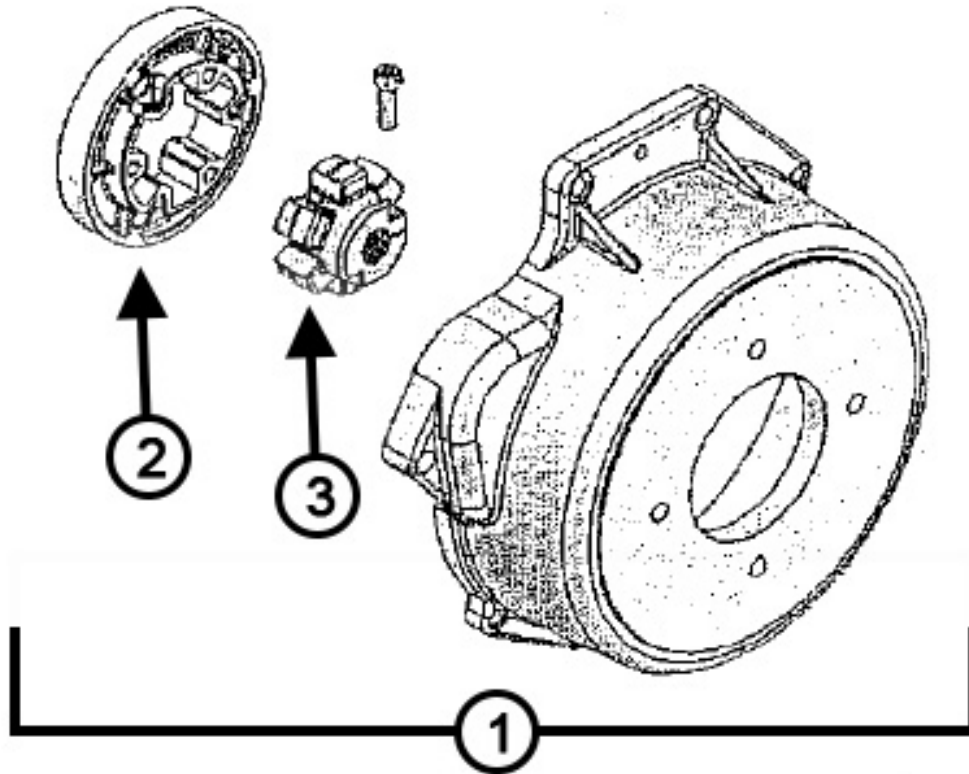

FLYWHEEL HOUSING & DRIVE COUPLER

BW260 Parts Catalog

ITEM #	PARTS #	QTY.	DESCRIPTION
1	389667	1	Kubota Pump Mount Kit
2	344252 F	1	Drive Plate
3	344253 F	1	Drive Hub
N/S	387911	1	Coupler for Aux. Pump/Sleeve