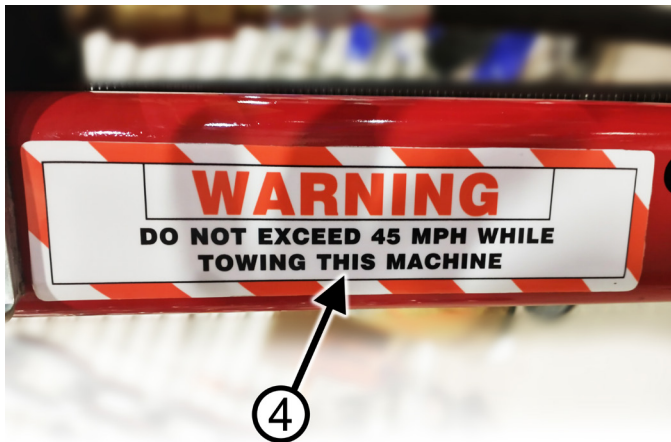

DECALS

ITEM #	PARTS #	QTY.	DESCRIPTION
2	311155	1	Low Sulfur Fuel (Diesel Fuel)
3	311169W	1	Caution- This Vehicle Does Not Conform
4	311093W	1	Warning- Don't Exceed 45 mph
5	311156	1	Warning- Don't Try To Back Machine
6	390116	1	Disengage Rear Hub
7	389898	2	"Broce" Rear Hood
8	389895	2	Large "Broce" On Side
9	389896	2	Side Stripe
10	389896A	2	Side Stripe
11	389897	2	Side Stripe
12	389897A	2	Side Stripe
13	389893	2	BW260
14	390167	1	Variable Broom Speed
15	390101	1	Remove Cover
16	390185	1	American Flag
17	389991	1	Tow / Sweep
18	390326	1	Disengage Rear Hub (Mirror View)
19	390598	1	Prop 65
21	389894	1	Dash Decal
23	443581	2	No Riders
N/S	311122-1F		Warning Hazards
N/S	311122-2F	2	Warning- Flying Object Hazard
N/S	311122-3F	2	Warning- Pinch Point Hazard
N/S	311122-4F	1	Caution- Hydraulic Oil Only
N/S	311122-5F	1	Warning- Flying Debris, Pedal, Safey Belt
N/S	311122-6F	4	Tie Down
N/S	311122-7F	2	Service Strainer- Water
N/S	311122-8F	1	Foot Pedal
N/S	311122-9F	1	Warning- Tow Instructions
N/S	311122-10F	1	Warning- Ball Valve Close to Tow
N/S	311122-10AF	1	Warning- Ball Valve Close to Tow
N/S	311122-11F	2	Warning- Fan Blade Sever Hazard
N/S	311122-12F	1	Caution- Hydraulic Oil Only (small decal)
N/S	311122-13AF	1	Warning- Replace ROPS
N/S	311122-14F	1	Diesel Fuel
N/S	311122-15F	2	Warning- Unlock Hub
N/S	311122-16F	1	Warning- Do Not Exceed 45 MPH
N/S	311122-17F	1	Caution- Set Joystick to Float

DECALS (CONT.)