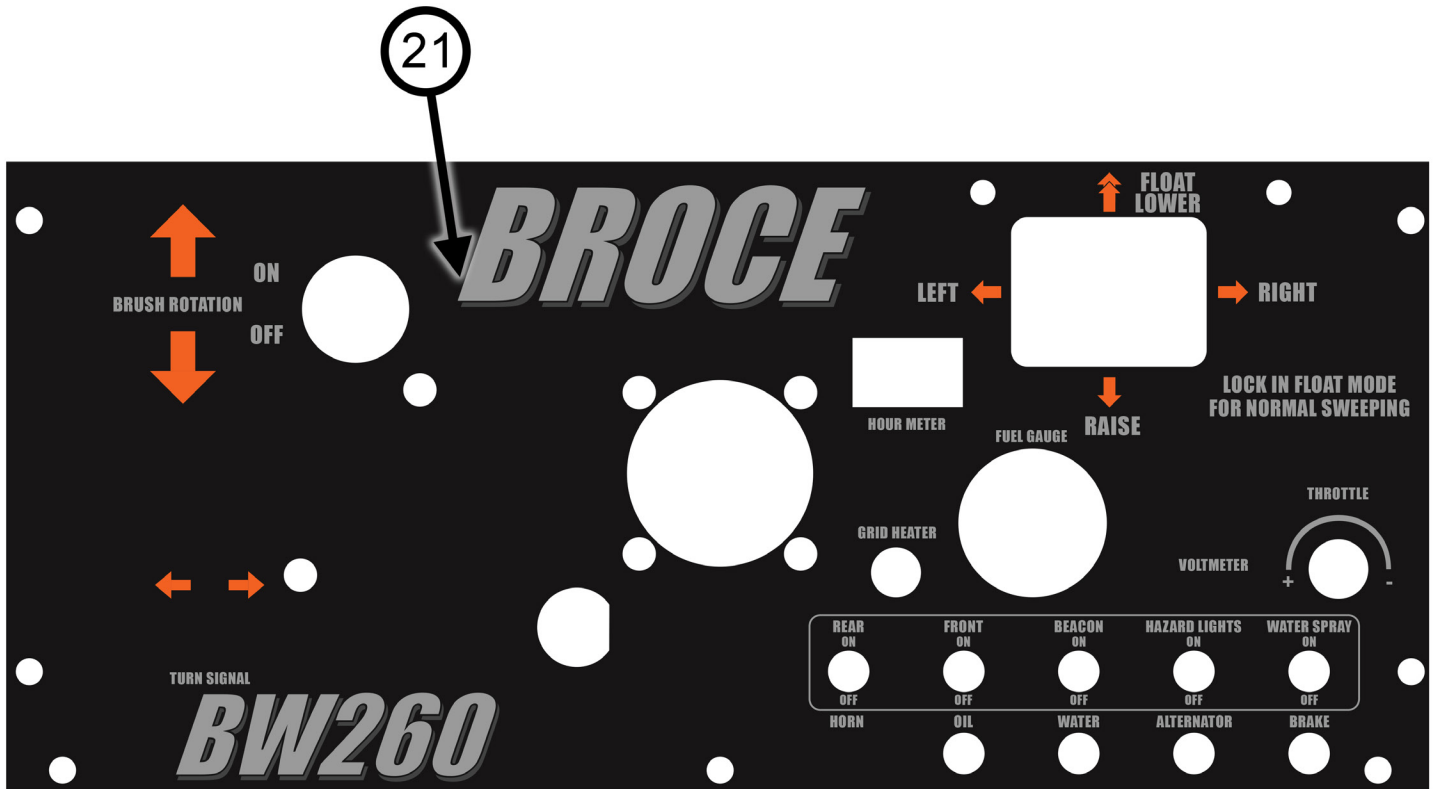

DECALS (CONT.)

DECALS (CONT.)

Decal in Sections

DECALS (CONT.)

DECALS (CONT.)

WIRING HARNESS

BW260 Parts Catalog

PARTS #	QTY.	DESCRIPTION
389878	1	Tail Light Wire Harness
389869	1	Tow Hitch Wire Harness
390772	1	Ignition Relay Wire Harness
390230	1	Strobe Light Wire Harness
390119	1	Work Light Wire Harness (OPEN ROP)
389860	1	Main Wiring Harness
390115	1	Turn Signal Kit- Wire Harness
390037	1	Emergency Brake Lever Wire Harness
390037	1	Parking Brake Wire Harness
390388	1	Engine Shutdown Harness- No Button
390312	1	Broom Lockout Harness
390686	1	A/C Wiring Harness
390183	1	Hub Relay Harness
390180	1	Hub Disengage Flasher Harness
390236	1	Horn Wire Harness
389438	1	Terminal Hosuing, 6 Lug
390412	1	Trailer Connector- 4 Wire