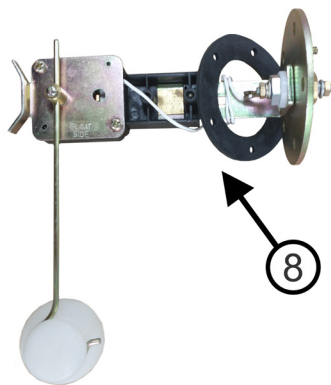

AIR & FUEL RELATED PARTS

BW260 Parts Catalog

WARNING: Cancer and Reproductive Harm
www.P65Warnings.ca.gov