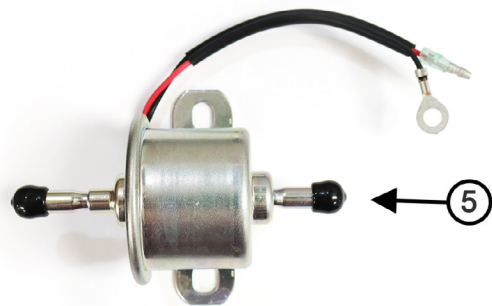

AIR & FUEL RELATED PARTS

BW260 Parts Catalog

WARNING: Cancer and Reproductive Harm
www.P65Warnings.ca.gov