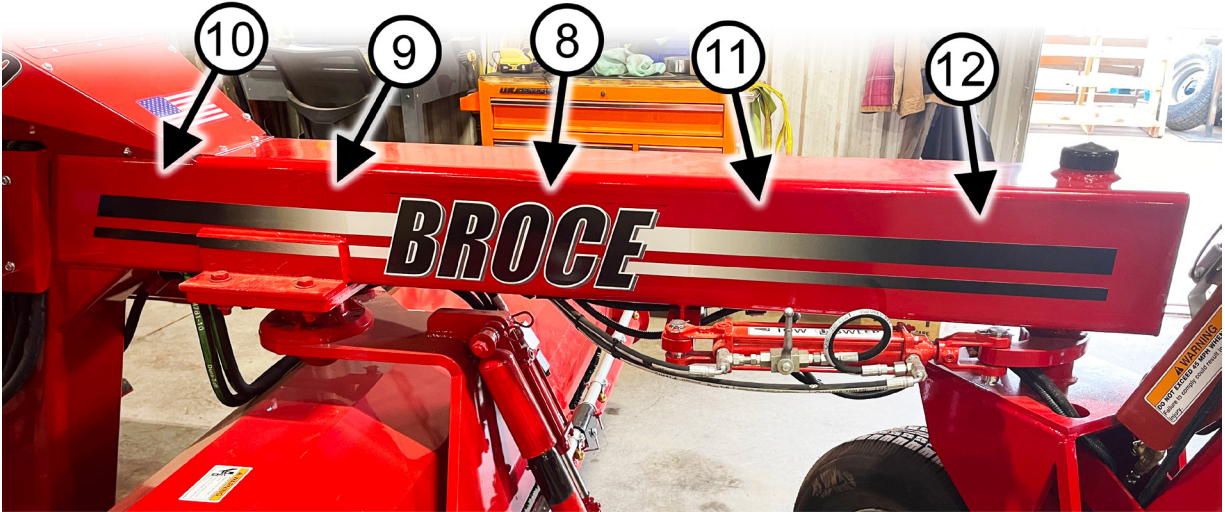

DECALS (CONT.)

Decal in Sections