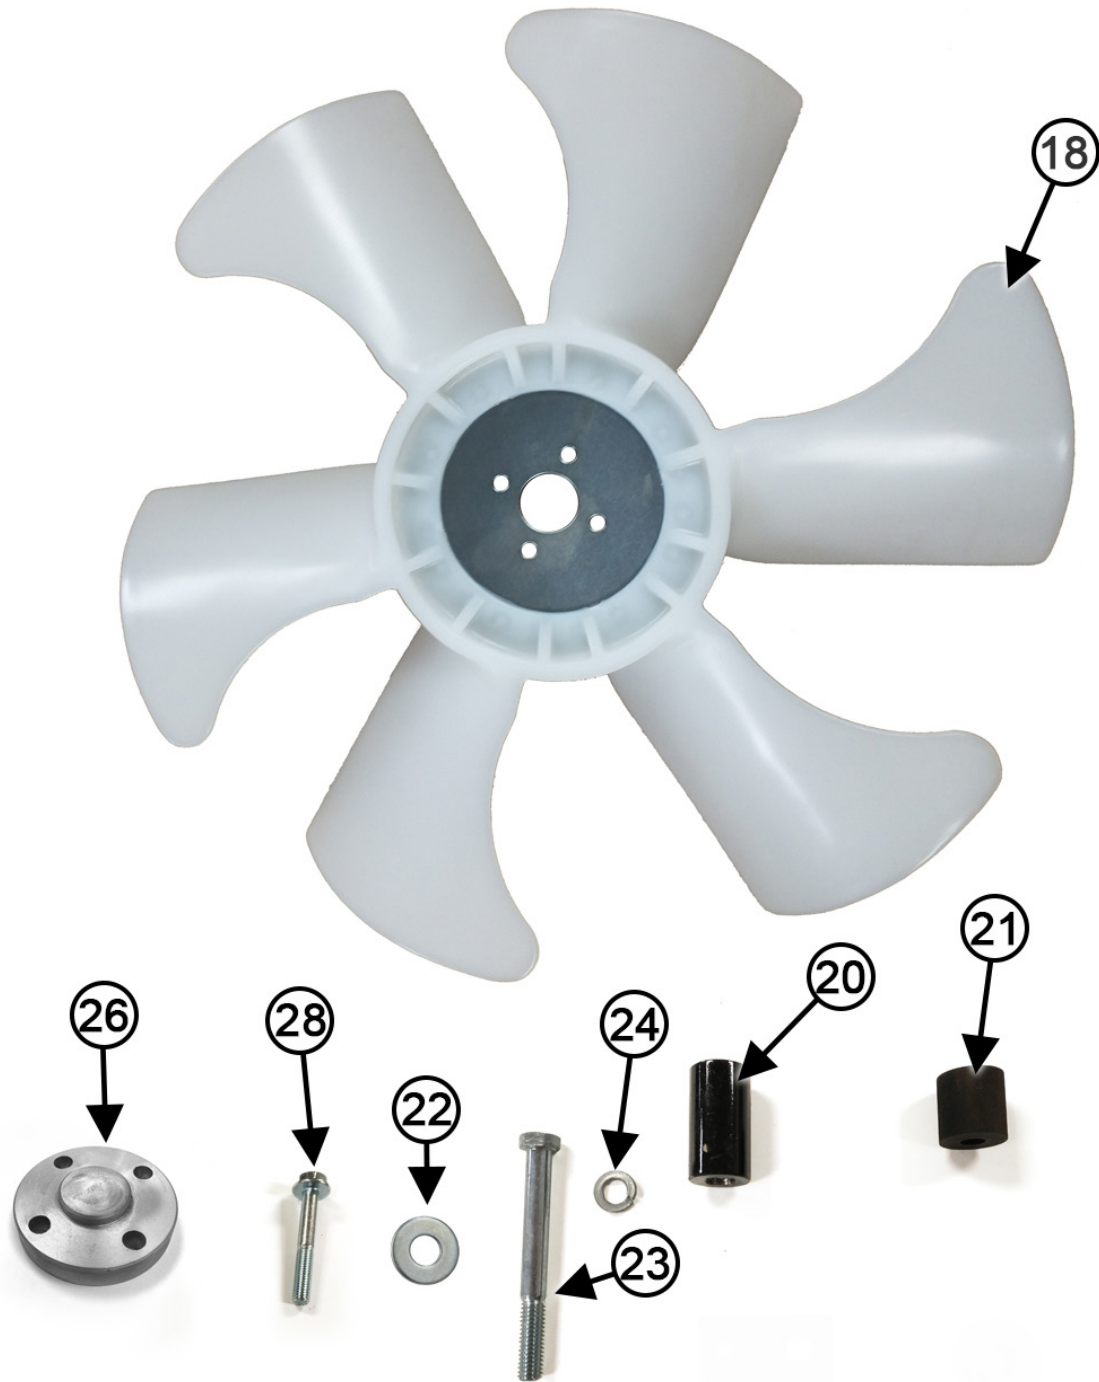

RADIATOR RELATED PARTS (CONT.)

BW260 Parts Catalog

WARNING: Cancer and Reproductive Harm
www.P65Warnings.ca.gov

RADIATOR RELATED PARTS (CONT.)

BW260 Parts Catalog

ITEM #	PARTS #	QTY.	DESCRIPTION
1	389892	1	Radiator Assembly
2	387914	1	Fan Shroud
3	387903	1	Fan Guard
4	41475	1	Petcock Valve 1/4
5	450353	16	Elevator Bolt
6	440636	16	Nut
7	389919	1	Lower Radiator Support
8	83519	1	Bolt
9	389918	2	Washer
10	389917	2	Isolation Mount, Lower Radiator
11	389535	2	Nut
12	387297	1	Radiator Cap 16 psi
13	389928	4	Rubber Radiator Seal
14	389926	2	Radiator Side Cowling
15	389927	2	Upper Radiator Shroud Cowling
N/S	390208	1	Upper Radiator Hose
N/S	390207	1	Lower Radiator Hose
N/S	390489	1	Radiator Bottom Cowling
18	390689	1	6 Blade Fan
20	390069	1	Bushing
21	390488	1	Rubber Spacer
22	11031	4	Flat Washer - 3/8" USS
23	10728	2	3/8" - 16 x 3-1/2" Bolt
24	11023	2	3/8" Lock Washer
26	390490	1	Fan Blade Spacer
28	390494	4	Fan Bolt- M6 x 45 HEX Flange

WARNING: Cancer and Reproductive Harm
www.P65Warnings.ca.gov