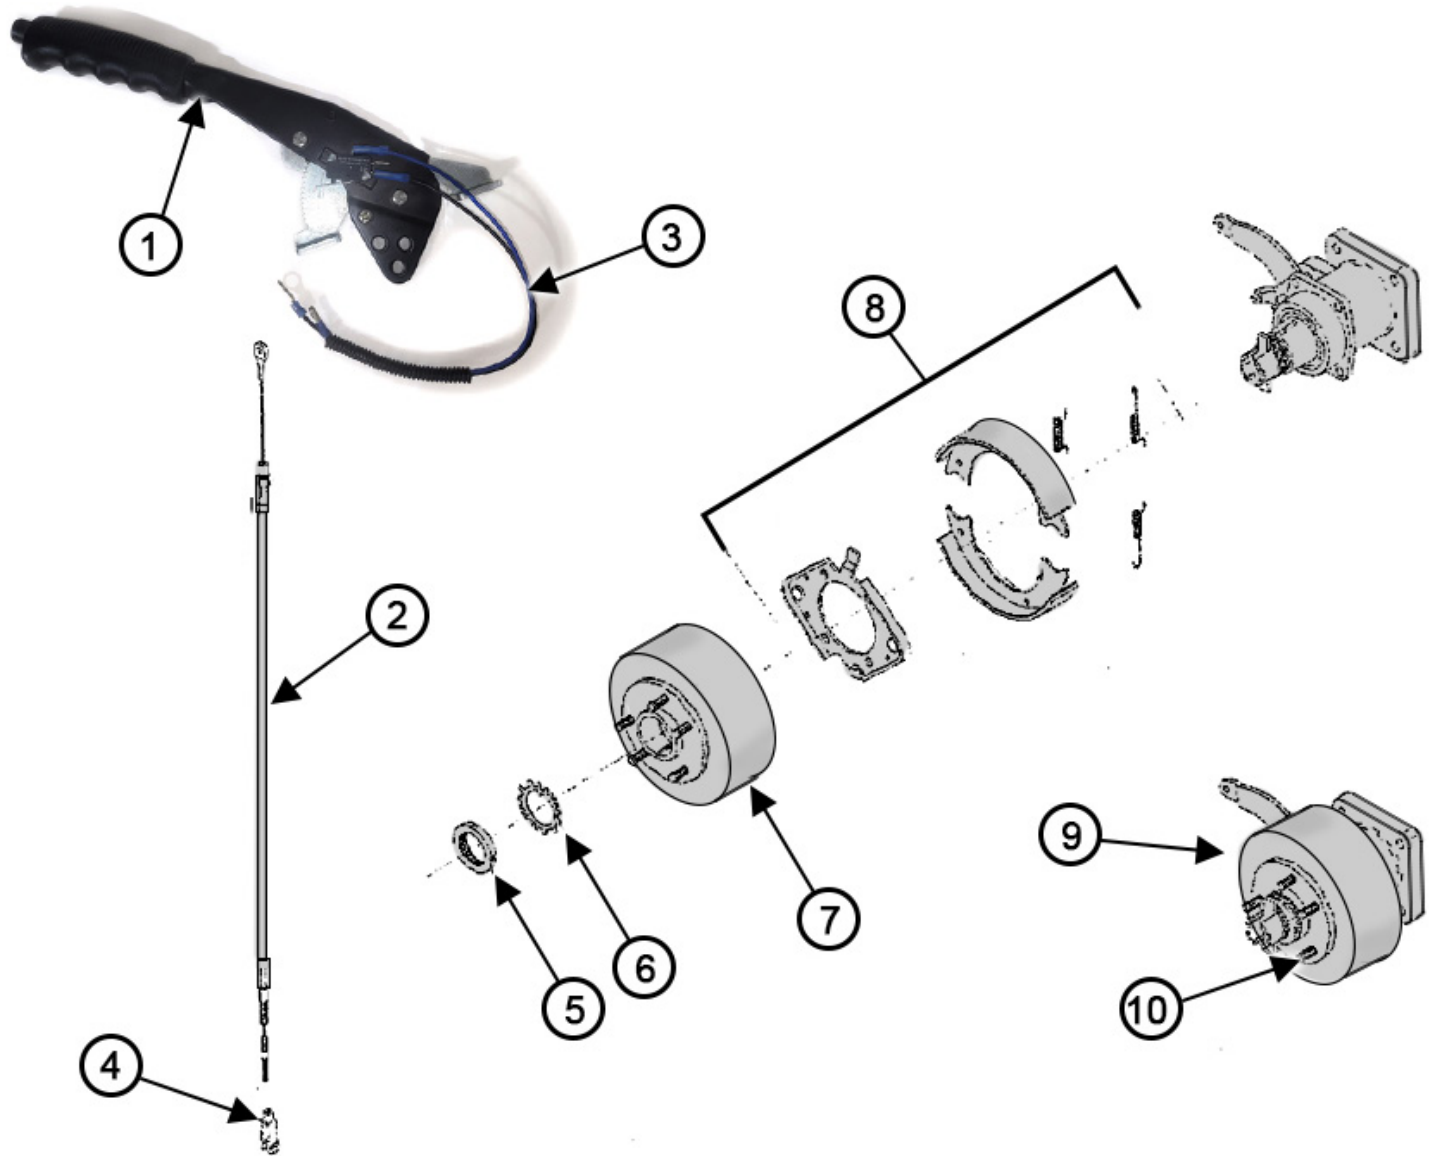

BRAKE PARTS

BW260 Parts Catalog

ITEM #	PARTS #	QTY.	DESCRIPTION
1	389763	1	Parking Brake Handle
2	389784	2	Parking Brake Cable
3	390037	1	Parking Brake Wire Harness
4	031930	1	Clevis 3/8" x 3"
5	387932	1	Spanner Nut
6	387926	1	Lock Washer
7	387935	1	Brake Drum
8	387929	1	Brake Assembly
9	389710	1	Wheel Disconnect w/Brake
10	387945	5	Wheel Bolt

WARNING: Cancer and Reproductive Harm
www.P65Warnings.ca.gov