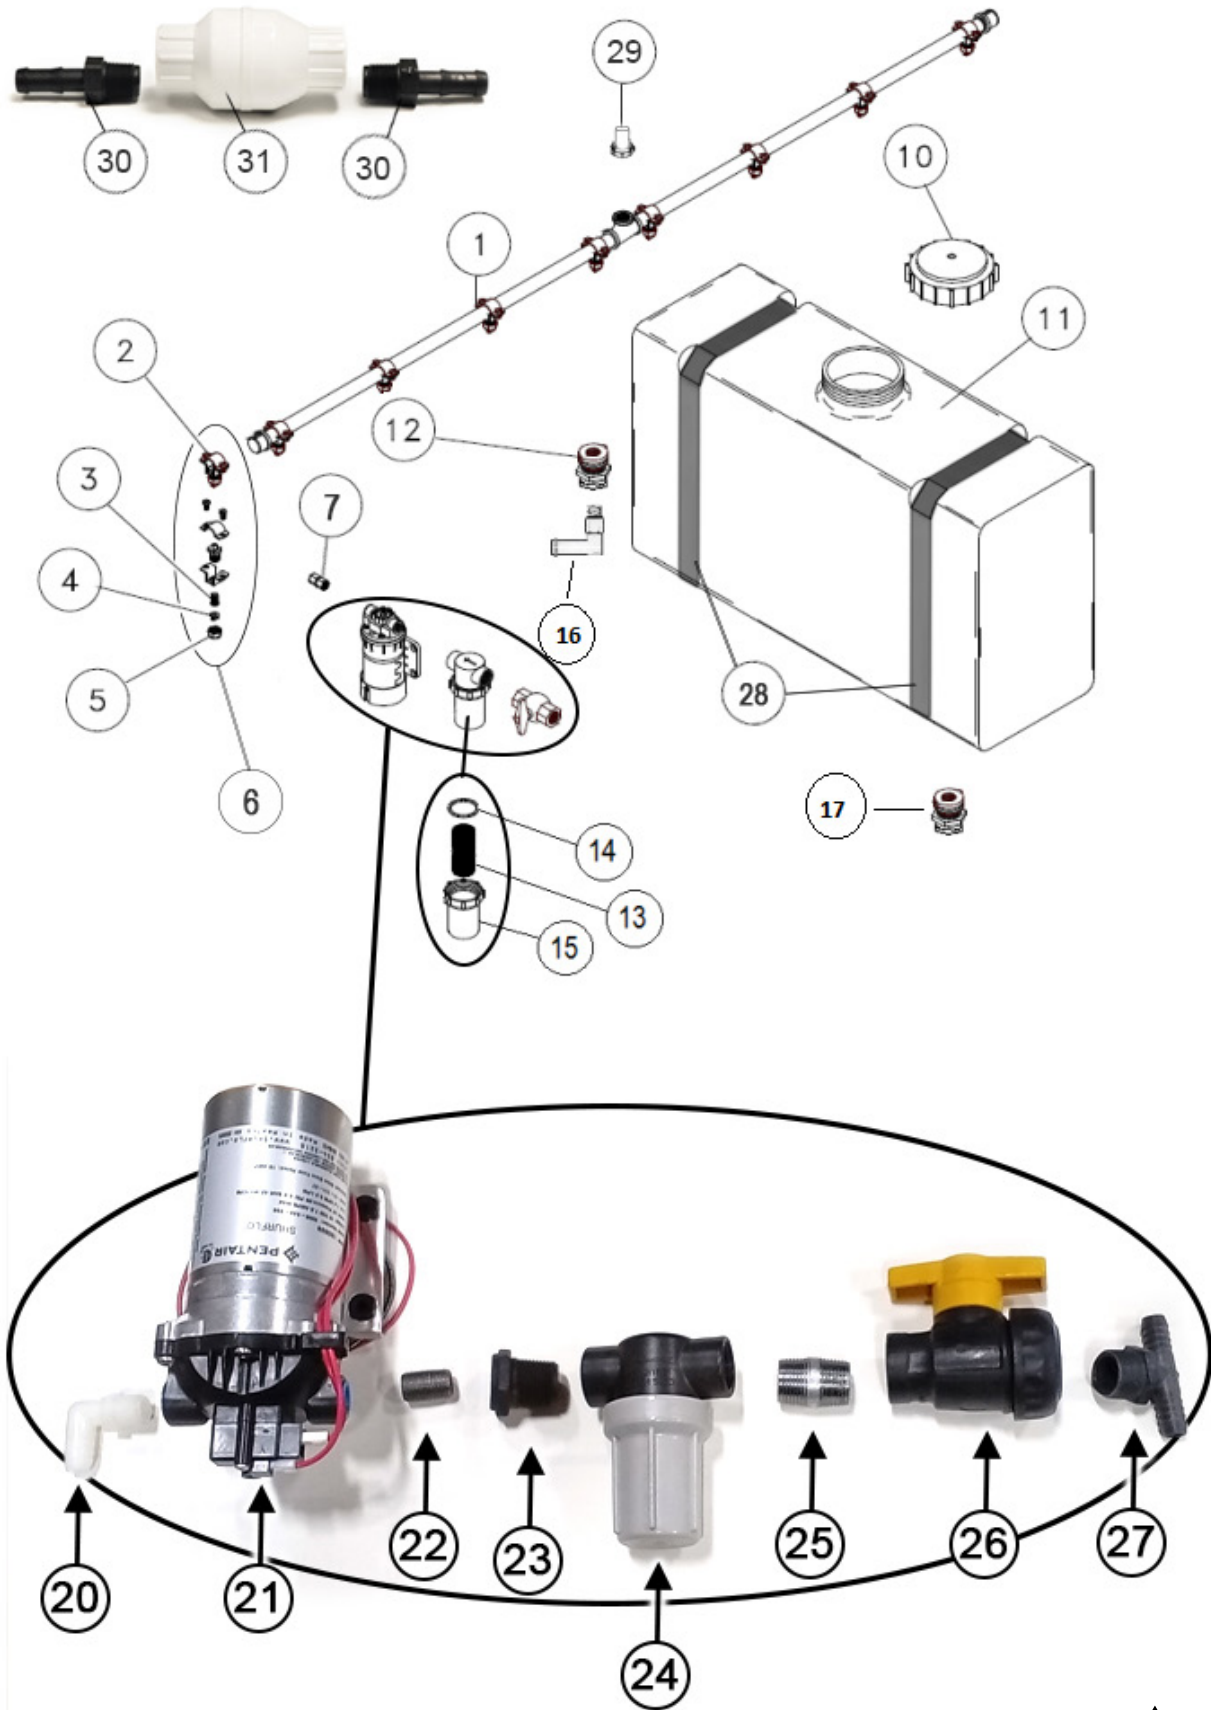

SPRINKLER SYSTEM

WARNING: Cancer and Reproductive Harm
www.P65Warnings.ca.gov

SPRINKLER SYSTEM (CONT.)

ITEM #	PARTS #	QTY.	DESCRIPTION
1	390442	1	8' Spray Bar Complete with Spray Nozzles
N/S	390441	1	8' Spray Bar ONLY without spray nozzels
N/S	390617	1	6' Spray Bar Complete with Spray Nozzles (Optional)
2	389803	8	Spray Nozzle Assy. Clamp and Body Only
3	389804	8	Nozzle Screen
4	389801	8	Spray Tip
5	389800	8	Spray Cap
6	390443	8	Spray Nozzle Assy. Includes Items 2, 3, 4, and 5
7	389808	1	Back Flow Check Valve
10	389989	2	Filler Cap 6" Plastic
11	389947	2	Water Tank (complete) Poly
12	389813	2	Tank Adapter
13	390190	1	Strainer O-Ring
14	390187	1	Strainer
15	390193	1	Strainer Cap
16	389799	2	3/8 NPT Barbed 90 Deg
17	389806	2	3/4 NPT Plug
20	389818	2	3/8 NPT Barbed 90 Deg
21	390047	1	Water Pump
22	389811	1	3/8" NPT x Close Galvanized Nipple
23	389813	2	Tank Adapter
24	389802	1	Inline Strainer (complete) Plastic
25	389812	1	3/4" NPT x 1-1/2" Galvanized Nipple
26	389809	1	Ball Valve 3/4 (plastic)
27	389807	1	3/4" NPT x 1/2" Barb Tee
28	850160W	2	Water Tank Hold Down Strap
N/S	389799	2	3/4" NPT x 1/2" Barb, 90 Degree Fitting
N/S	390229	2	Water Tank Bulkhead
N/S	389810	2	1/2" NPT x 1/2" Barb Straight Fitting
N/S	83782	13 ft	Water Hose
N/S	389873	2	Spray Bar U-Bolts
29	389798	1	3/4" NPT x 1/2" Barb Fitting
30	389810	2	1/2" NPT x 1/2" Barb
31	389808	1	1/2" NPT In-Line Spring Check Valve
N/S	306617W	1	3/4" NPT Hex Galvanized Cap