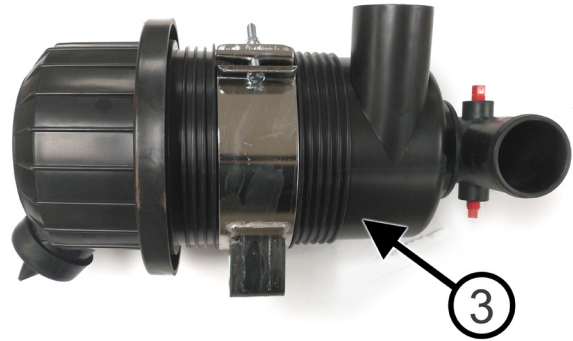

AIR & FUEL RELATED PARTS

BW260 Parts Catalog

WARNING: Cancer and Reproductive Harm
www.P65Warnings.ca.gov