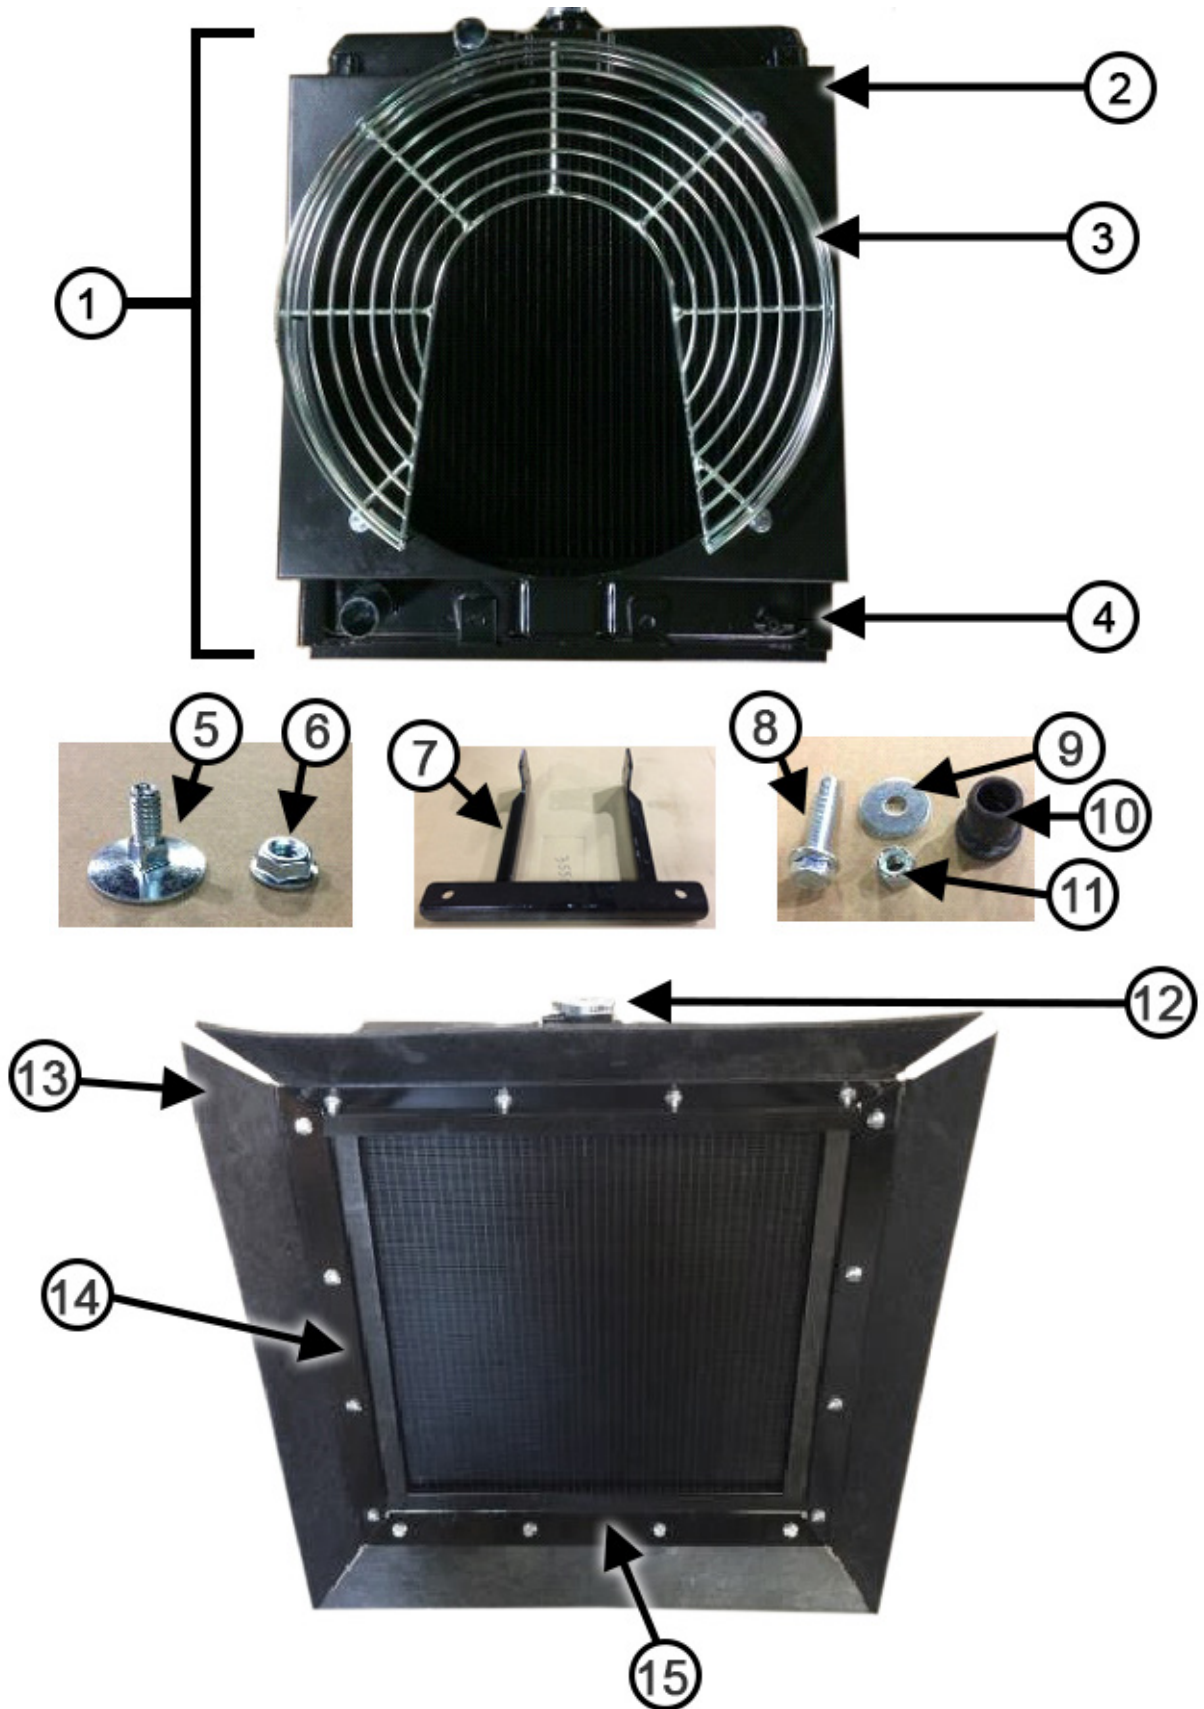

RADIATOR RELATED PARTS