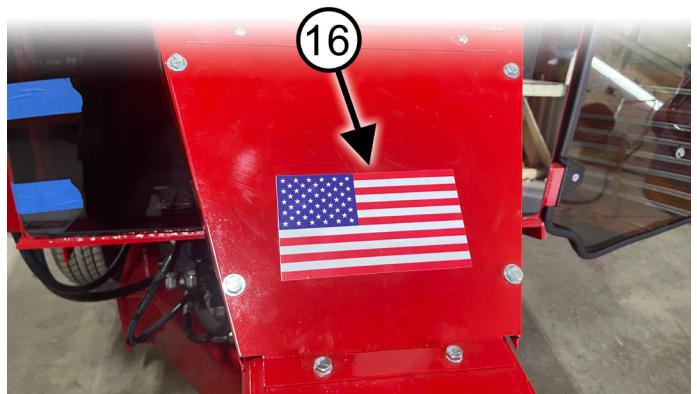

DECALS (CONT.)

Decal in Sections