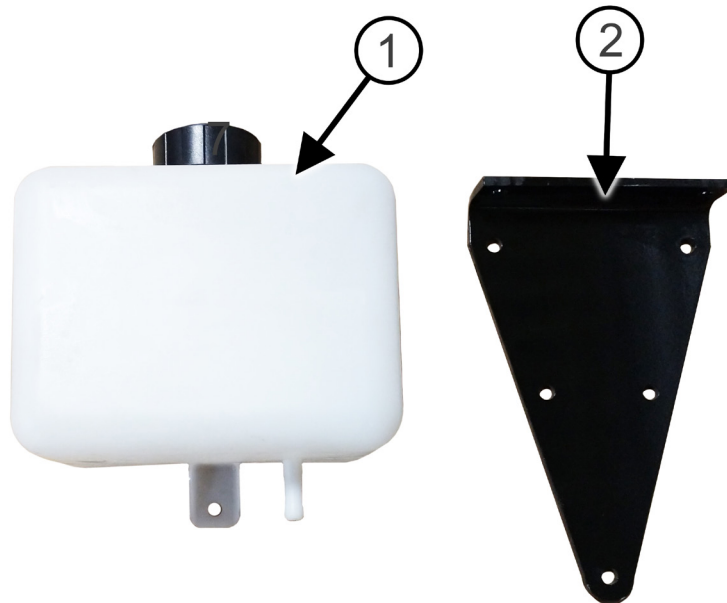

ITEM #	PARTS #	QTY.	DESCRIPTION
1	389874	1	Radiator Overflow Tank
2	390016	1	Radiator Overflow Tank Bracket

WARNING: Cancer and Reproductive Harm
www.P65Warnings.ca.gov