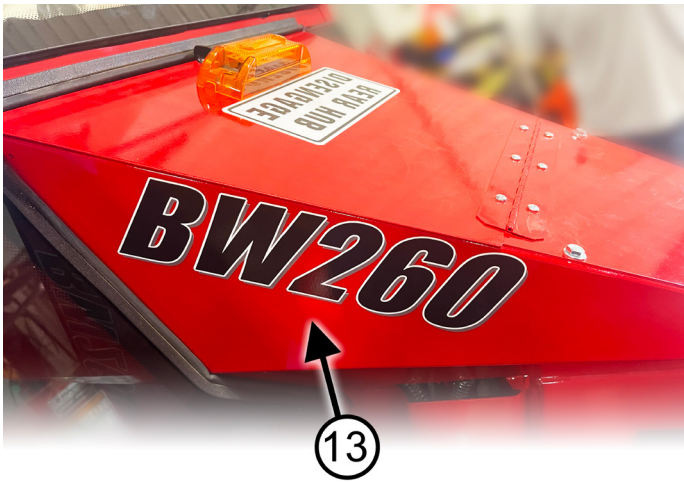

Decal in Sections