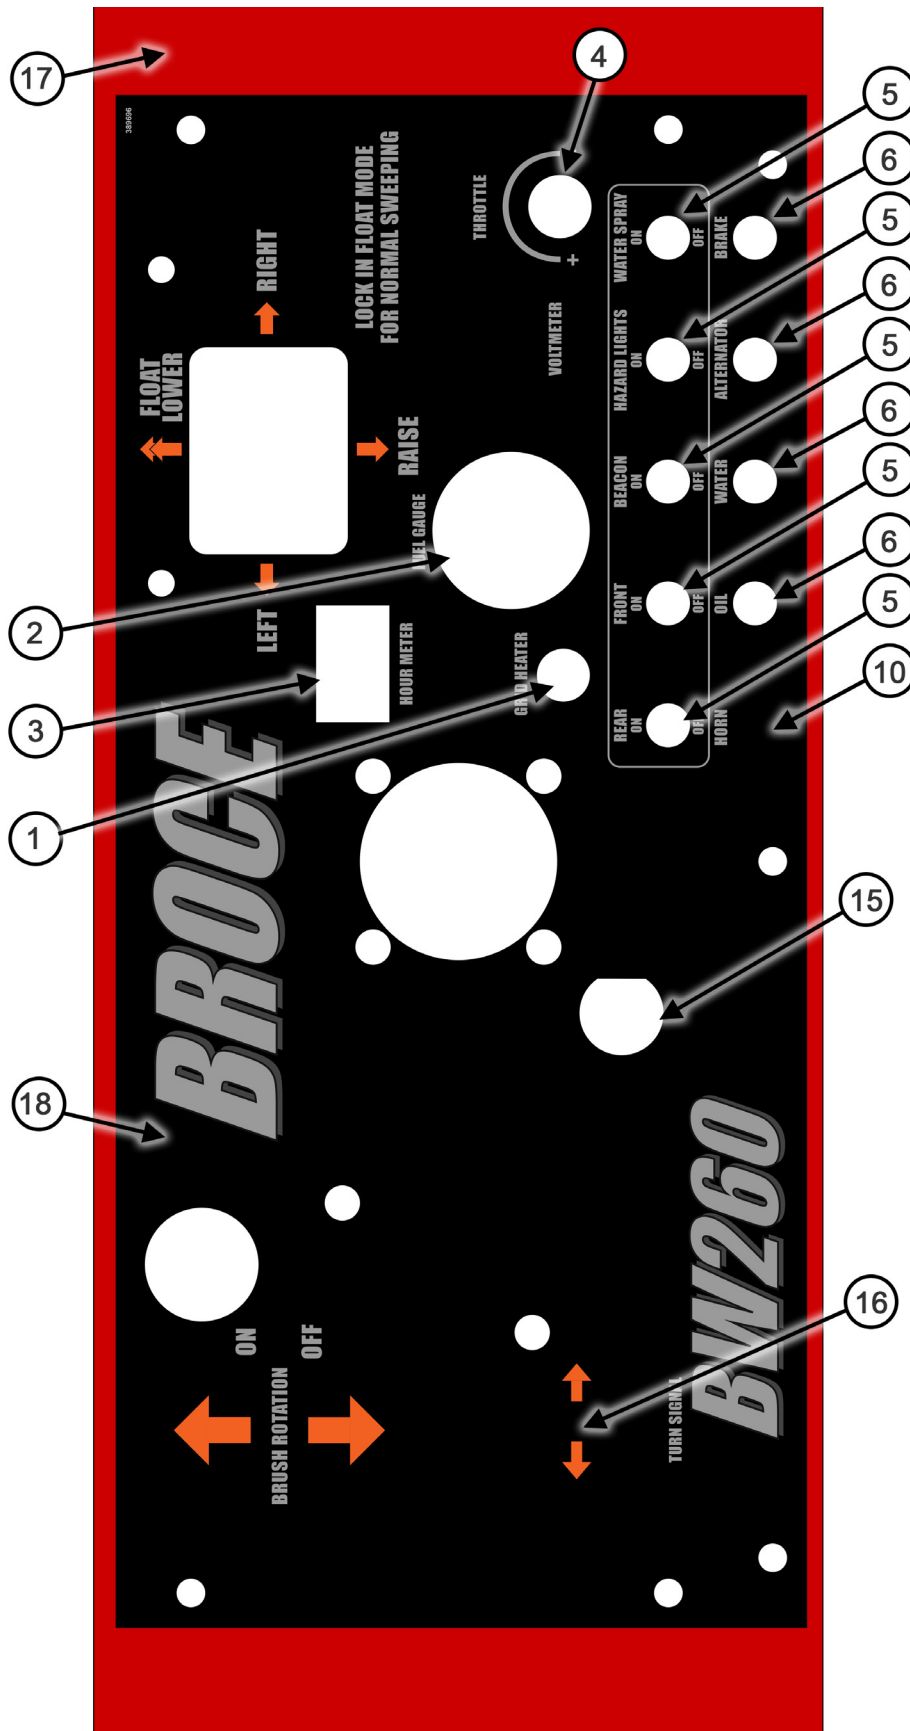

YANMAR ENGINE EXTERNAL PARTS (CONT.)

BW260 Parts Catalog

ITEM #	PARTS #	QTY.	DESCRIPTION
1	399100	1	Yanmar 24.7hp Engine, 3TNV80FT
2	390689	1	Cooling Fan, 6 Blade
3	390490Y	1	Fan Spacer, Yanmar
4	399307	1	Fan Blade Pulley
5	399310	1	Engine Fan Belt
6	389864	1	Cable, Negative 14"
7	387997	1	Cable, Positive 50"
NS	179564	1	Engine Ground Strap
8	389848	1	Hydrostat
9	387303	1	B&P Filter, 539047001
10	390835	1	Gear Pump
11	399312	1	Alternator, 60Amp
12	399311	1	Starter
13	399110	1	Engine Wire Harness
N/S	399110-J	1	Jumper Harness
N/S	399303	2	Relay, CA C Type
14	399306	1	Coolant Temp Sensor
15	399305	1	Oil Pressure Switch
16	399308	1	Engine Oil Filter
17	399309	1	InLine Fuel Filter
18	399314	1	Rack Relay

WARNING: Cancer and Reproductive Harm
www.P65Warnings.ca.gov

KUBOTA- ELECTRICAL EQUIPMENT & PARTS FOR DASH

BW260 Parts Catalog

WARNING: Cancer and Reproductive Harm
www.P65Warnings.ca.gov