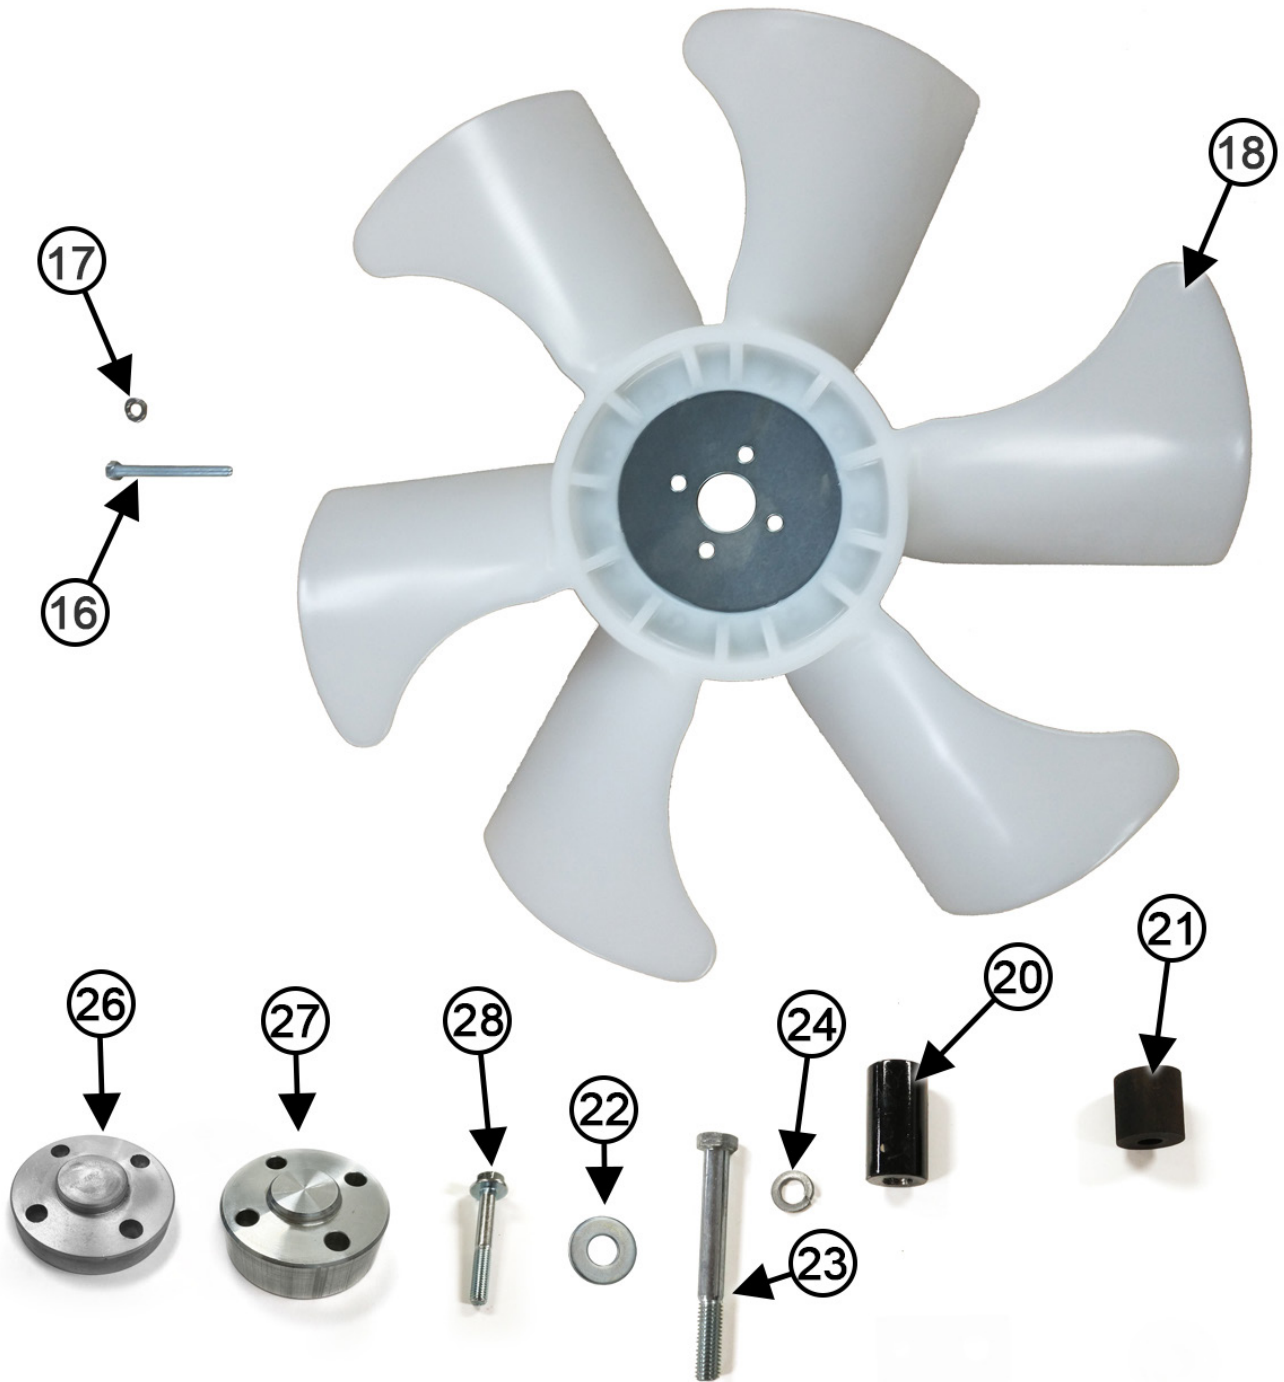

RADIATOR RELATED PARTS (CONT.)

BW260 Parts Catalog

WARNING: Cancer and Reproductive Harm
www.P65Warnings.ca.gov

RADIATOR RELATED PARTS (CONT.)

BW260 Parts Catalog

ITEM #	PARTS #	QTY.	DESCRIPTION
1	390459	1	Radiator Assembly (Kubota)
2	387914	1	Fan Shroud
3	390460	1	Fan Guard
4	41475	1	Petcock Valve 1/4
5	450353	16	Elevator Bolt
6	440636	16	Nut
8	83519	1	Bolt
9	389918	2	Washer
10	389917	2	Isolation Mount, Lower Radiator (Kubota)
11	389535	2	Nut
12	387297	1	Radiator Cap 16 psi
13	389928	4	Rubber Radiator Seal
14	390483	2	Radiator Side Cowling
15	389927	2	Upper Radiator Shroud Cowling
N/S	390489	1	Radiator Bottom Cowling
16	387467	4	M6 x 35mm Bolt (Yanmar)
17	10280	4	M6 Lock Washer (Yanmar)
18	390689	1	6 Blade Fan
20	390069	1	Bushing
21	390488	1	Rubber Spacer
22	11031	4	Flat Washer - 3/8" USS
23	10728	2	3/8" - 16 x 3-1/2" Bolt
24	11023	2	3/8" Lock Washer
26	390490	1	Fan Blade Spacer (Kubota)
27	390490Y	1	Fan Blade Spacer (Yanmar)
28	390494	4	Fan Bolt- M6 x 45 HEX Flange (Kubota)

WARNING: Cancer and Reproductive Harm
www.P65Warnings.ca.gov