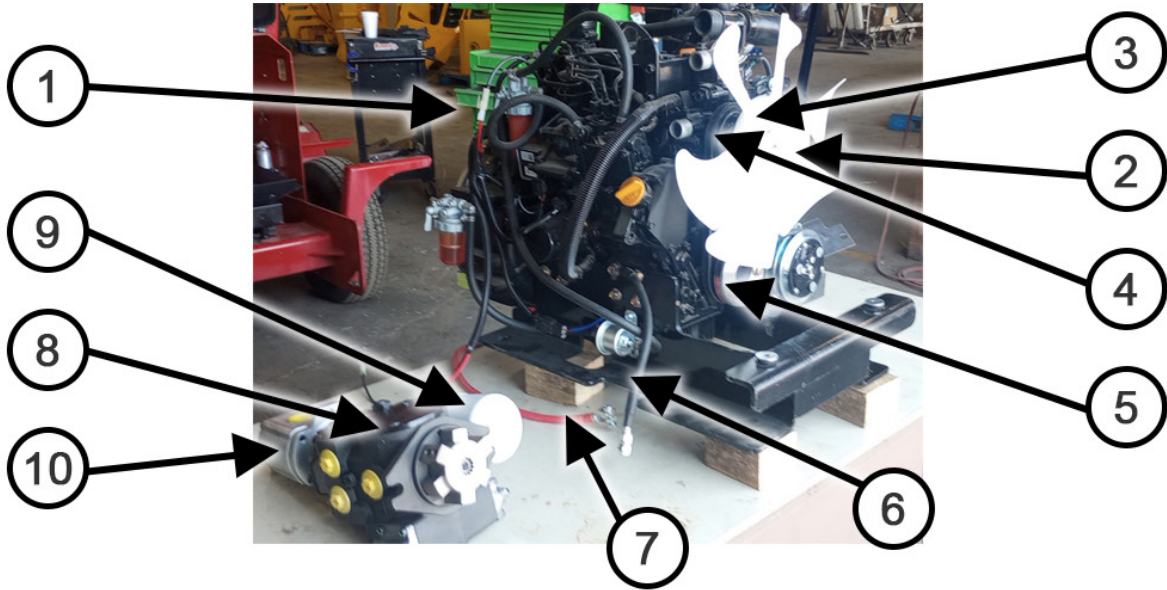

YANMAR ENGINE EXTERNAL PARTS

BW260 Parts Catalog

YANMAR ENGINE EXTERNAL PARTS (CONT.)

BW260 Parts Catalog

ITEM #	PARTS #	QTY.	DESCRIPTION
1	399100	1	Yanmar 24.7hp Engine, 3TNV80FT
2	390689	1	Cooling Fan, 6 Blade
3	390490Y	1	Fan Spacer, Yanmar
4	399307	1	Fan Blade Pulley
5	399310	1	Engine Fan Belt
6	389864	1	Cable, Negative 14"
7	387997	1	Cable, Positive 50"
NS	179564	1	Engine Ground Strap
8	389848	1	Hydrostat
9	387303	1	B&P Filter, 539047001
10	390835	1	Gear Pump
11	399312	1	Alternator, 60Amp
12	399311	1	Starter
13	399110	1	Engine Wire Harness
N/S	399110-J	1	Jumper Harness
N/S	399303	2	Relay, CA C Type
14	399306	1	Coolant Temp Sensor
15	399305	1	Oil Pressure Switch
16	399308	1	Engine Oil Filter
17	399309	1	InLine Fuel Filter
18	399314	1	Rack Relay

WARNING: Cancer and Reproductive Harm
www.P65Warnings.ca.gov