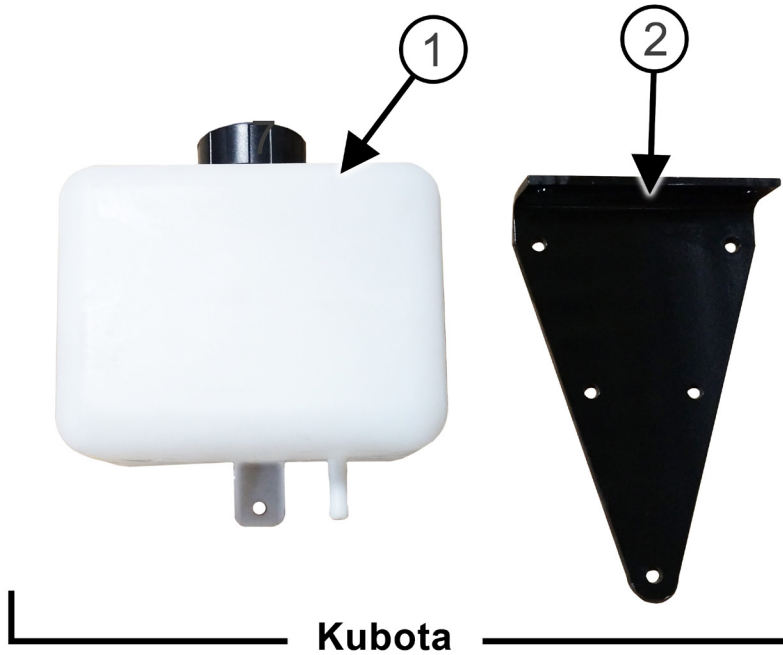

RADIATOR RELATED PARTS

BW260 Parts Catalog

Kubota

ITEM #	PARTS #	QTY.	DESCRIPTION
1	389874	1	Radiator Overflow Tank
2	390016	1	Radiator Overflow Tank Bracket