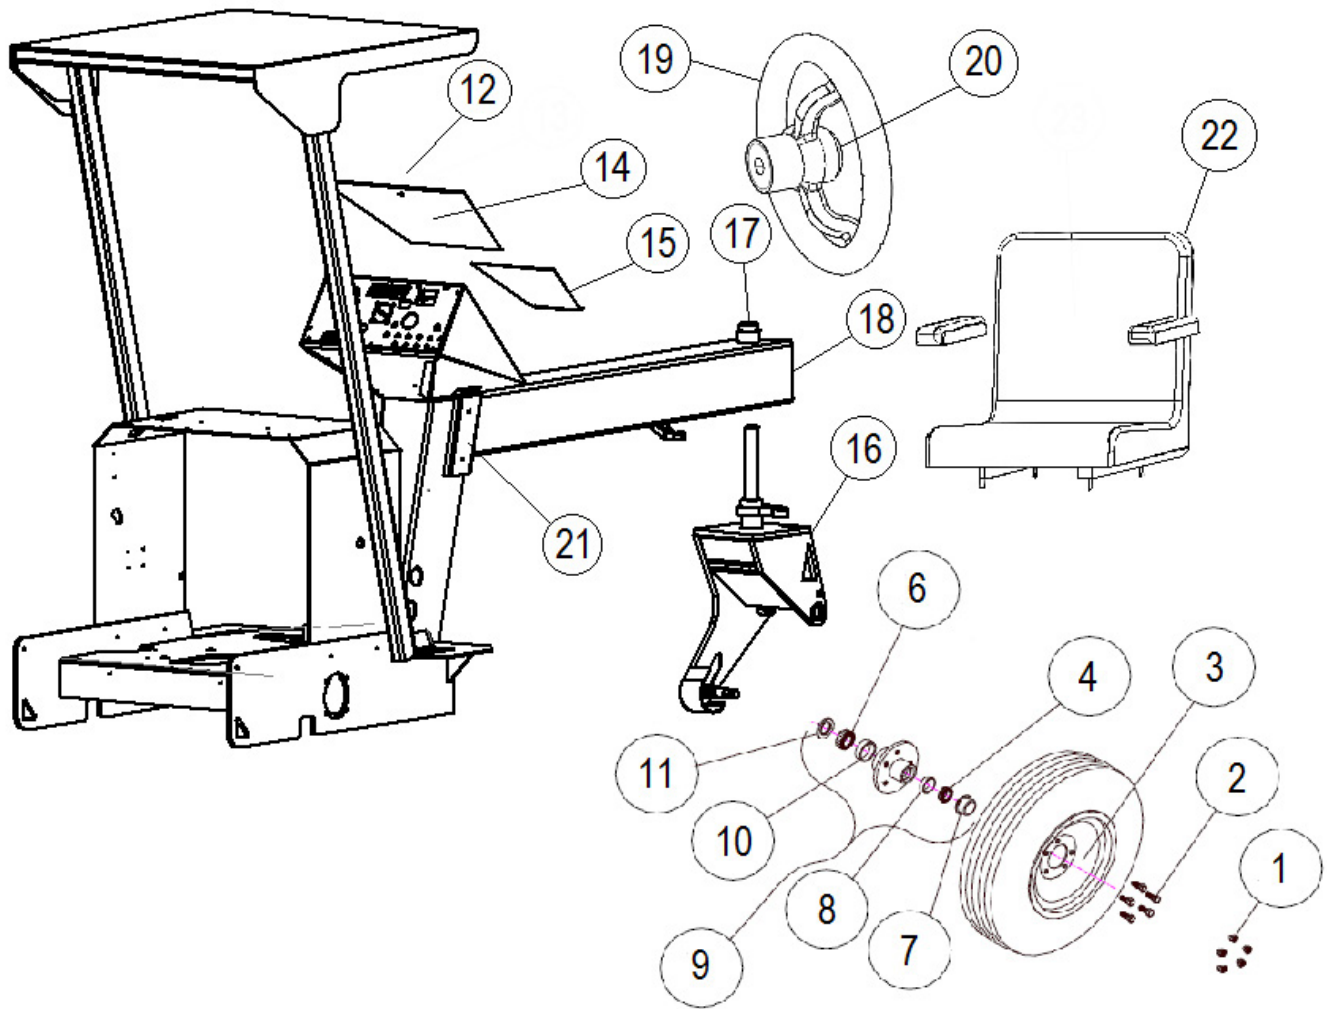

FRAME AND ASSOCIATED PARTS

BW260 Parts Catalog

WARNING: Cancer and Reproductive Harm
www.P65Warnings.ca.gov

FRAME AND ASSOCIATED PARTS (CONT.)

BW260 Parts Catalog

ITEM #	PARTS #	QTY.	DESCRIPTION
1	390209	10	Lug, Nuts Rear Wheel
2	387945	5	Studs, Front Wheel
3	389725	1	Front Tire & Wheel
4	390206	1	Cone, Outer Front Hub
5	93149	1	Hub, Front Wheel
6	390203	1	Cone, Inner Front Hub
7	390198	1	Cap, Front Hub
8	471391	1	Cup, Outer Front Hub
9	389726	1	Hub, Assembly Parts 4 Thru 11
10	390200	1	Cup, Inner Front Hub
11	390151	1	Seal, Front Wheel Hub
12	390813	1	Dash Latch
14	389850	1	Dash Top Cover
15	389849	1	Dash Top
N/S	389979-1	1	Dash Hinge
16	390012	1	Steering Spindle Assembly with Ears
17	389733	1	Dust Cap Rubber
18	389929	1	Front Plate Cover
19	389730	1	Steering Wheel
20	304093	1	Steering Wheel Cap
N/S	390300	1	Steering Column Insulation Sleeve Assembly (Cab Only)
21	389950	1	Hose Cover
22	BS-1050W	1	Seat
N/S	389859	1	Manual Holder
N/S	439182	1	Diesel Fuel Cap- Non Locking Cap
N/S	439182	1	Hydraulic Cap- Non Locking Cap
N/S	389728	1	Seat Belt
N/S	390014A	1	Floor Mat
N/S	390321A	1	Floor Mat Cab Unit

WARNING: Cancer and Reproductive Harm
www.P65Warnings.ca.gov