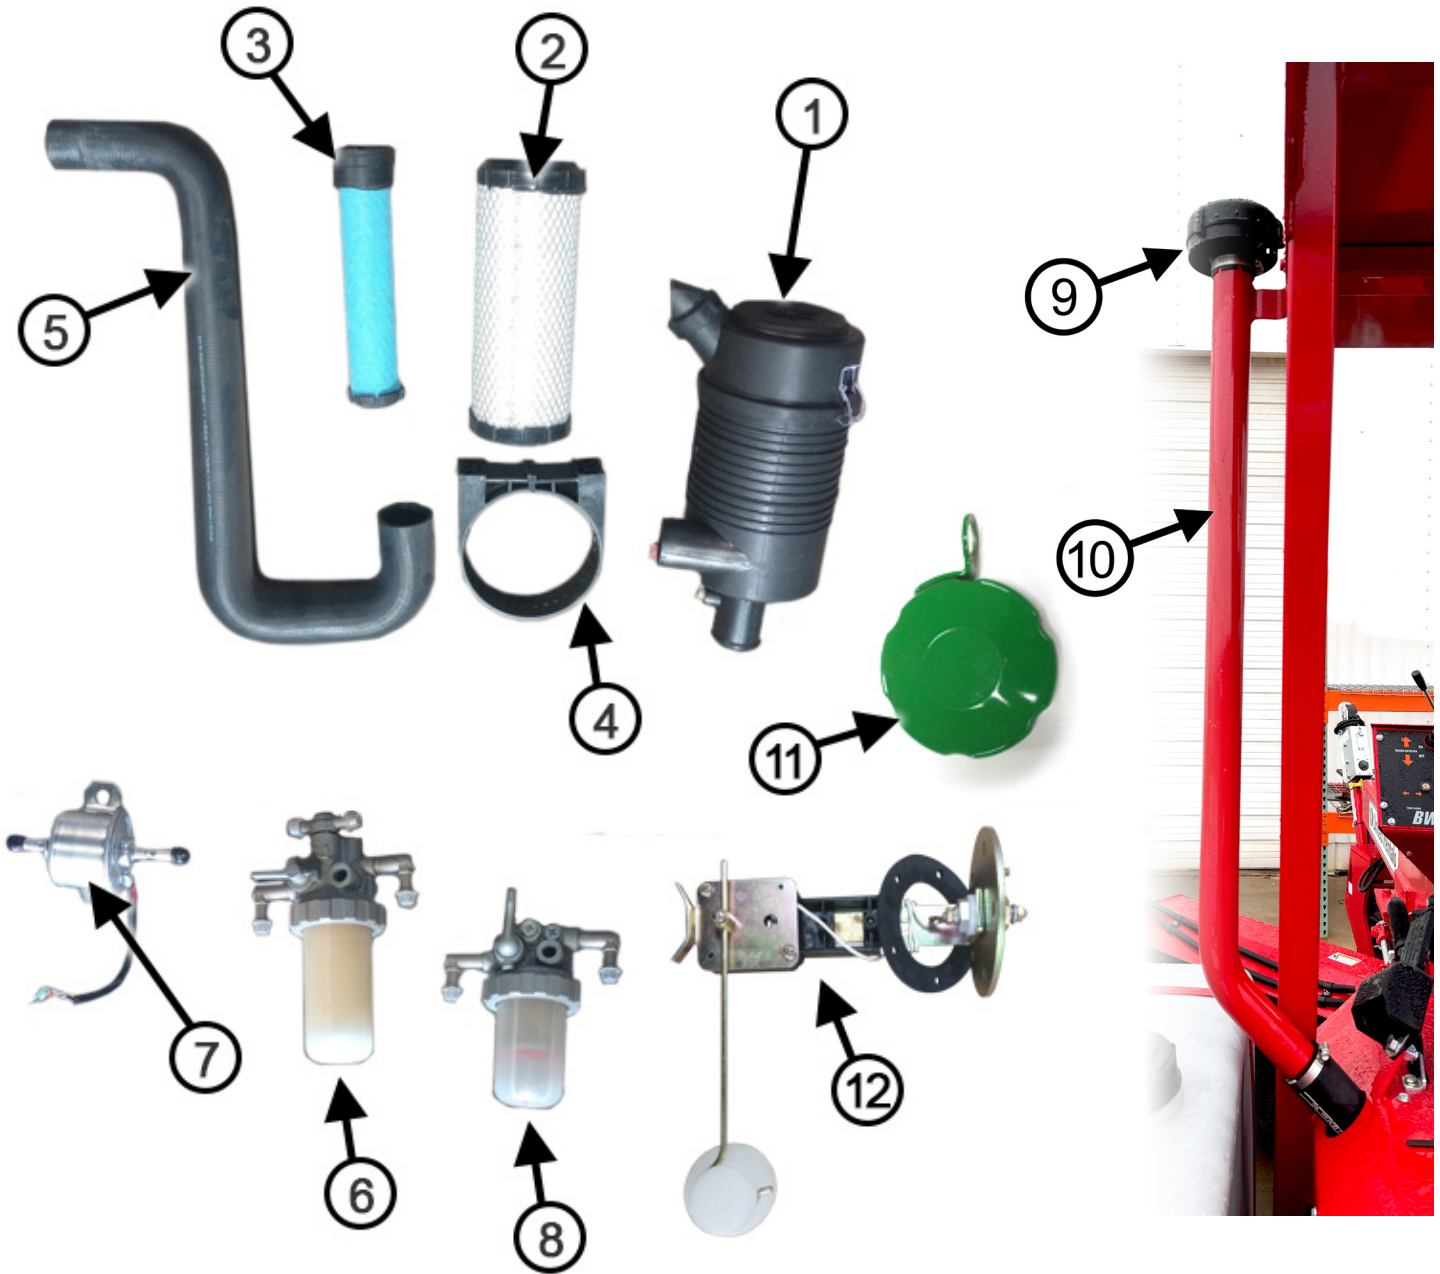

YANMAR ENGINE- AIR & FUEL RELATED PARTS

BW260 Parts Catalog

ITEM #	PARTS #	QTY.	DESCRIPTION
1	399111	1	Air Cleaner Assembly
2	399112	1	Primary Air Filter
3	399113	1	Safety Air Filter
4	399143	1	Air Cleaner Mounting Band
5	399116	1	Intake Air Hose
6	399300	1	Fuel Filter Assembly
7	399301	1	Fuel Pump
8	399302	1	Fuel Separator
9	389779	1	Pre Cleaner
10	389679	1	Air Inlet Tube
11	439182	1	Fuel Cap
12	389855	1	Fuel Sender

WARNING: Cancer and Reproductive Harm
www.P65Warnings.ca.gov