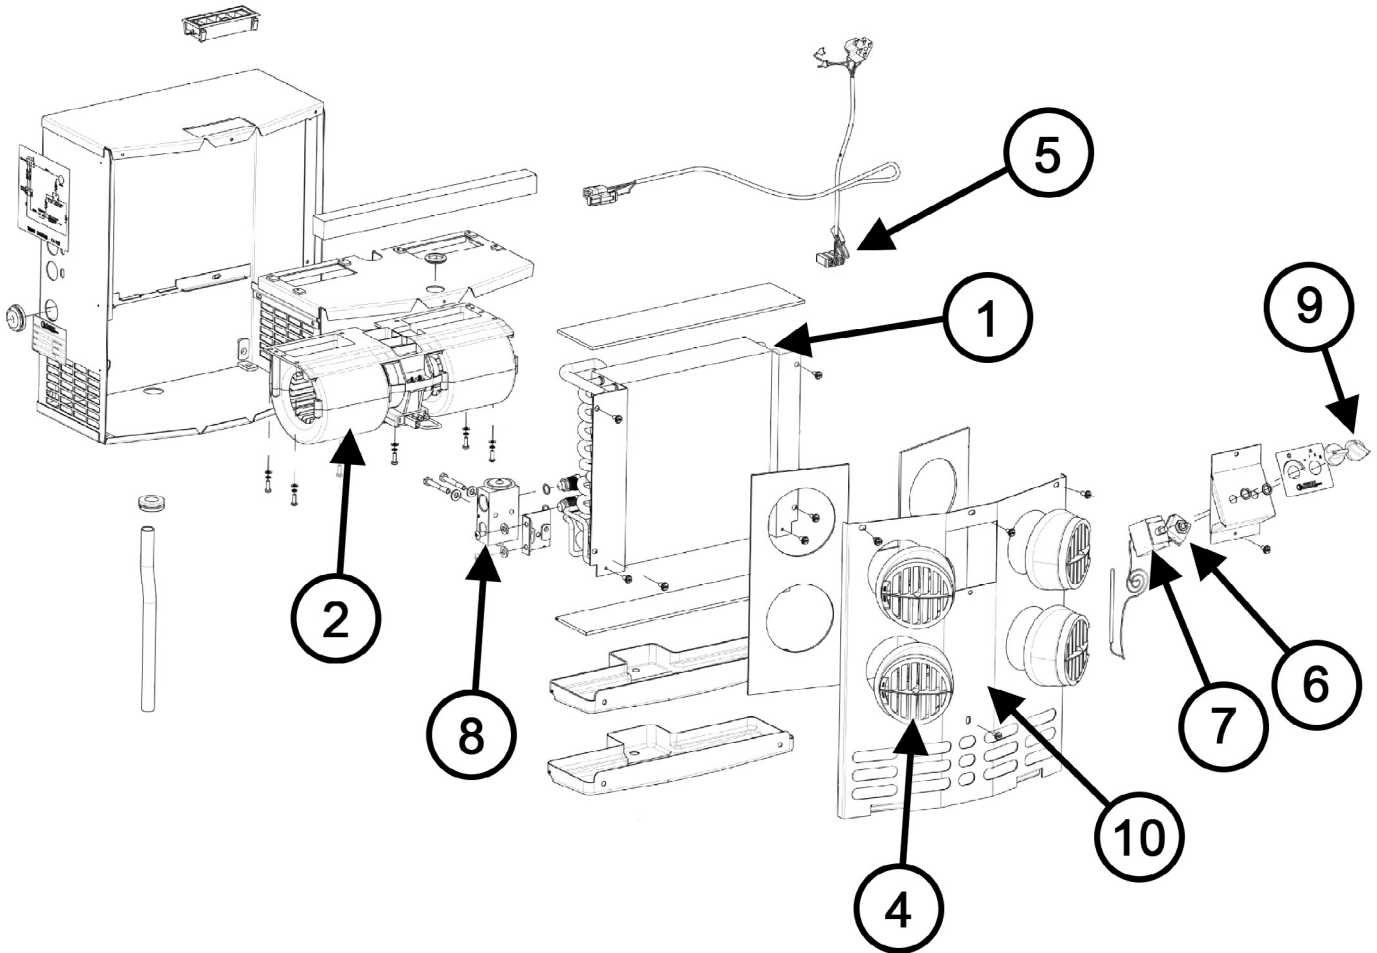

CAB UNIT- A/C UNIT

BW260 Parts Catalog

ITEM #	PARTS #	QTY.	DESCRIPTION
1	390783	1	Evaporator
2	390793	1	Blower Assembly
4	390807	4	Outlet Louver Assembly
5	390792	1	12 volt Fuse Resistor
6	390801	1	Blower Switch
7	390785	1	Thermostat
8	390789	1	Expansion Valve
9	390798	3	A/C Control Knob
10	390804	1	A/C Louver Front