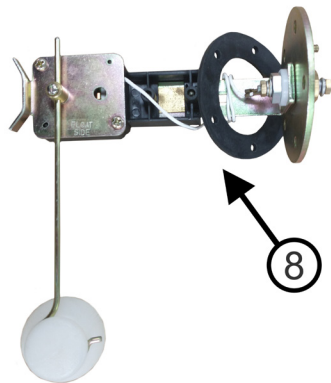

KUBOTA AIR & FUEL RELATED PARTS

WARNING: Cancer and Reproductive Harm
www.P65Warnings.ca.gov