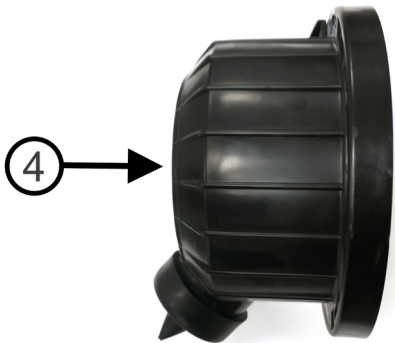

KUBOTA AIR & FUEL RELATED PARTS

WARNING: Cancer and Reproductive Harm
www.P65Warnings.ca.gov