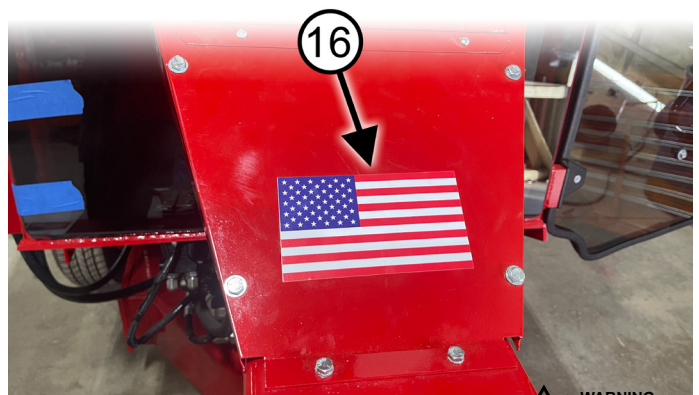

Decal in Sections