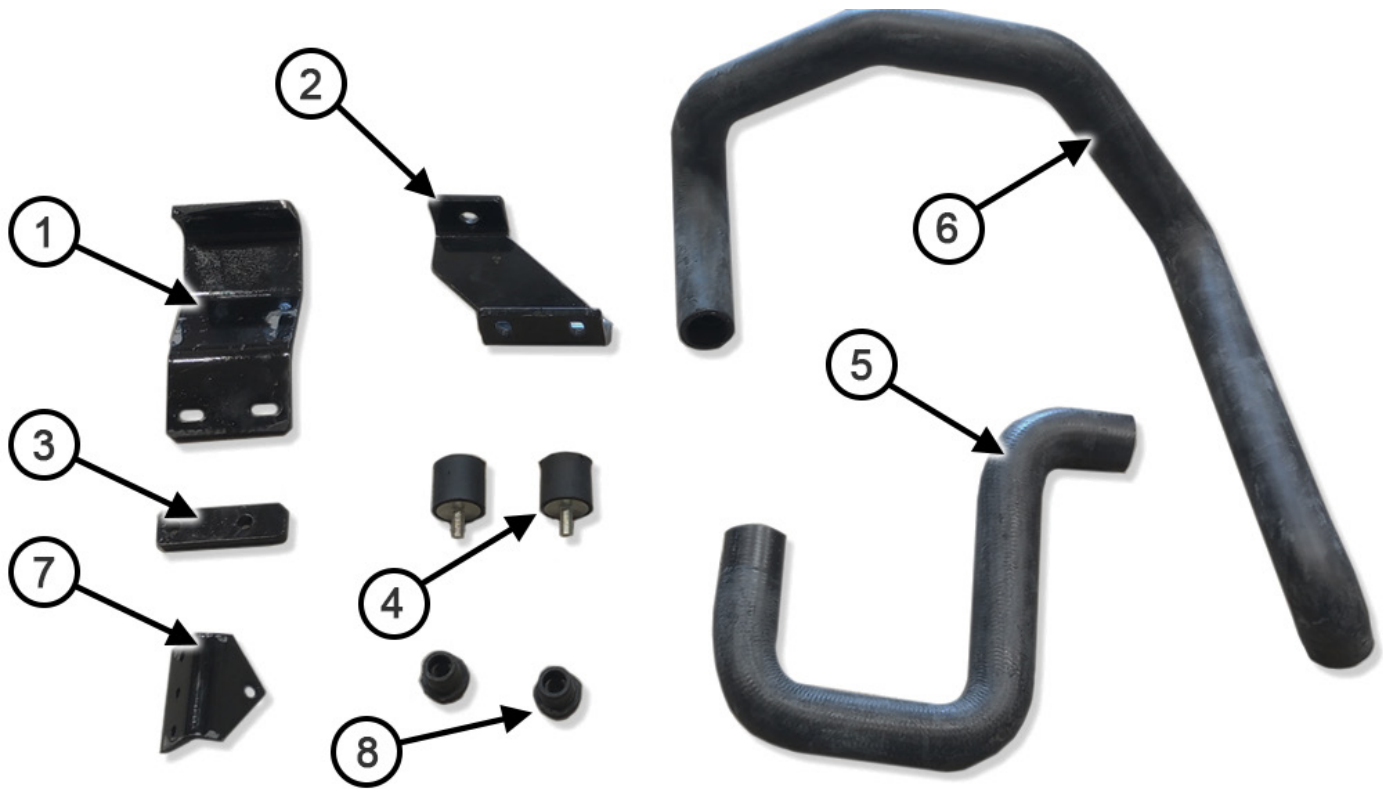

YANMAR RADIATOR RELATED PARTS

BW260 Parts Catalog

ITEM #	PARTS #	QTY.	DESCRIPTION
1	399105	1	Upper Radiator Mount
2	399106	1	Top Radiator Mount
3	399107	1	Radiator Mount Spacer
4	399130	2	Isolator, Radiator Rubber Top
5	399114	1	Upper Radiator Hose
6	399115	1	Lower Radiator Hose
7	399137	1	ATM Sensor Mount Bracket
8	389917	2	Radiator Mount Isolator Bushings
N/S	399304	1	ATM Pressure Sensor

WARNING: Cancer and Reproductive Harm
www.P65Warnings.ca.gov