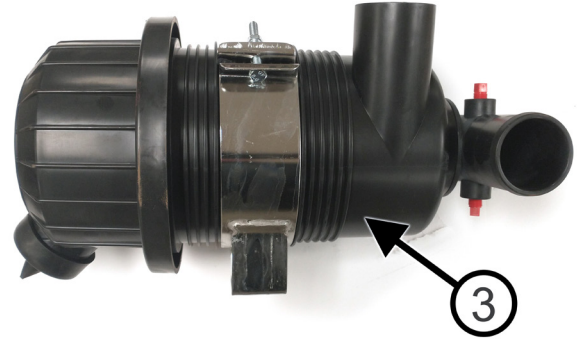

KUBOTA AIR & FUEL RELATED PARTS

WARNING: Cancer and Reproductive Harm
www.P65Warnings.ca.gov