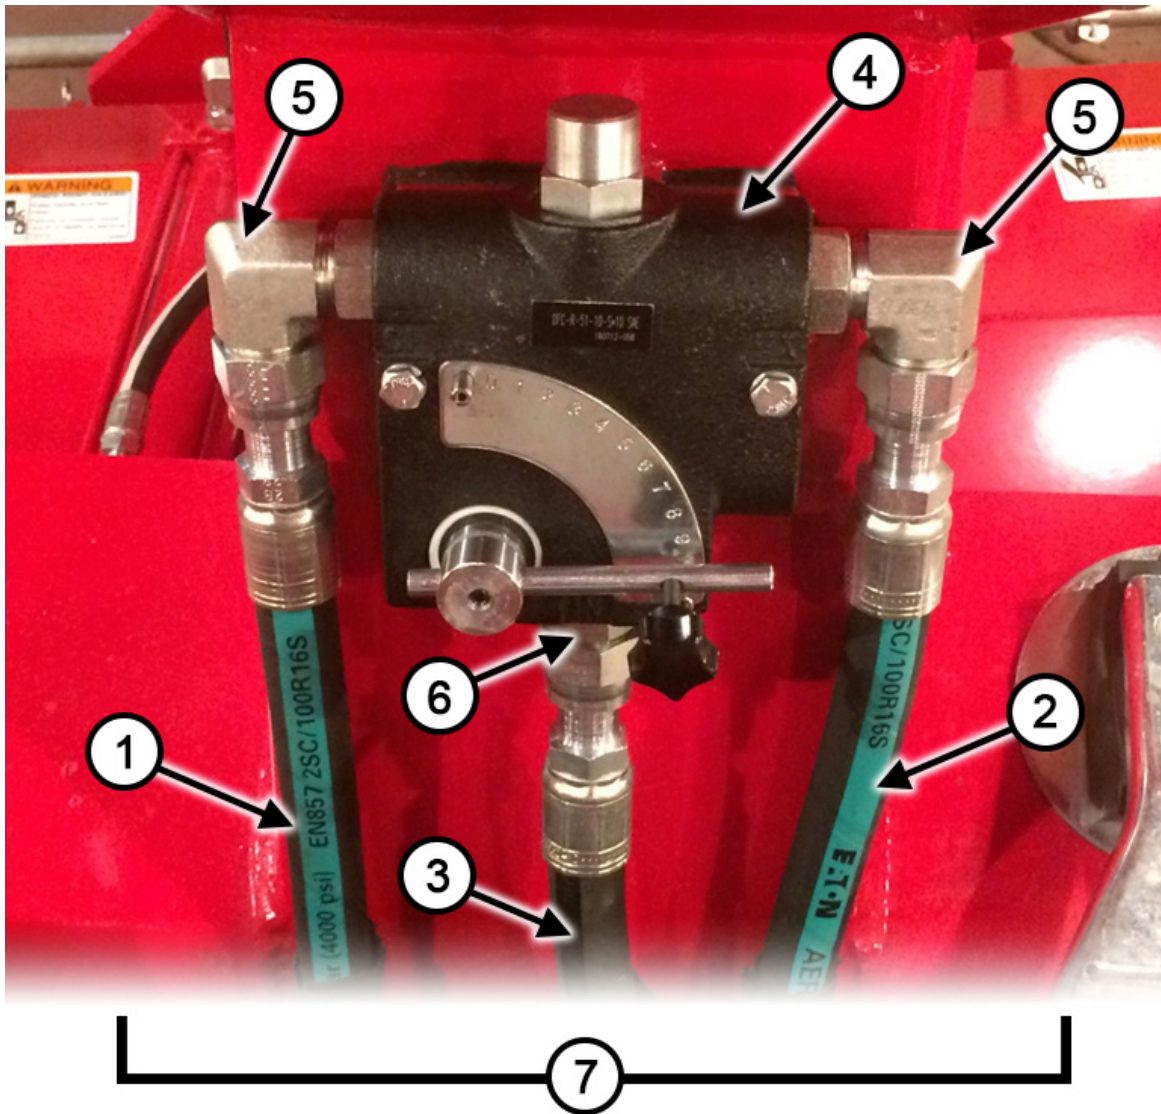

OPTIONAL EQUIPMENT- VARIABLE BROOM CONTROL

BW260 Parts Catalog

ITEM #	PARTS #	QTY.	DESCRIPTION
1	390147	1	Hose, Broom Valve Pressure
2	390149	1	Hose, Return
3	390148	1	Hose, Pressure Inlet
4	390135	1	Variable Speed Broom Valve
5	390128	2	Adapter, ORFS - O-Ring 90 X - 10
6	389827	1	Adapter
N/S	390137	1	Adapter, Tee Mounted On Hydraulic Tank
7	390140	1	Variable Broom Control Kit
N/S	390167	1	Variable Broom Speed Decal