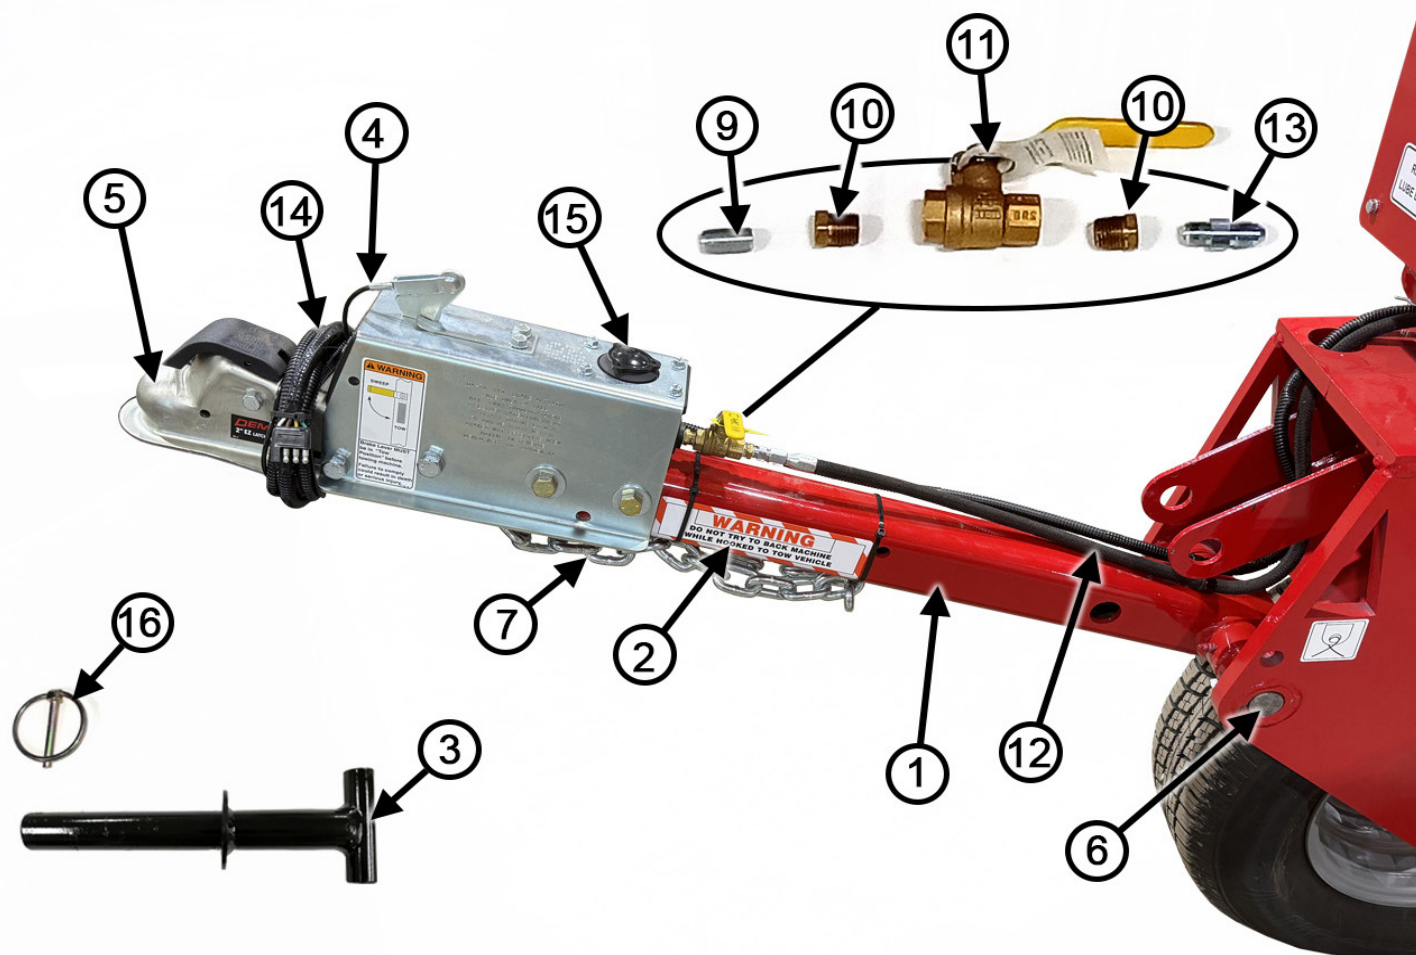

TOW BAR

BW260 Parts Catalog

ITEM #	PARTS #	QTY.	DESCRIPTION
1	390081	1	Tow Bar Extended
2	311093W	1	Tow Bar Decal- Warning Don't Exceed 45 mph
3	390011	1	Tow Pin
4	390083	1	Cable 28"
5	389720	1	Brake Actuator 2" Ball
6	389971	1	Tow Bar Pin (Large Chrome Pin)
7	390215	1	Chain Tow Hitch
9	389814	1	1/8" Nipple
10	306414	2	Brass Bushing
11	389805	1	1/4" Brass Ball Valve
12	390244	1	Brake Hose Assembly
-	389772	1	Brake Hose - 1/4"
-	389752	1	Hose End for Brake
-	389847	1	Hose End - 1/8 MPT to 1/4"
13	82412	1	1/8" NPT Adapter
14	389869	1	Tow Wire Harness
15	390074	1	Master Cylinder Cap
16	390015	1	Lynch Pin

WARNING: Cancer and Reproductive Harm
www.P65Warnings.ca.gov