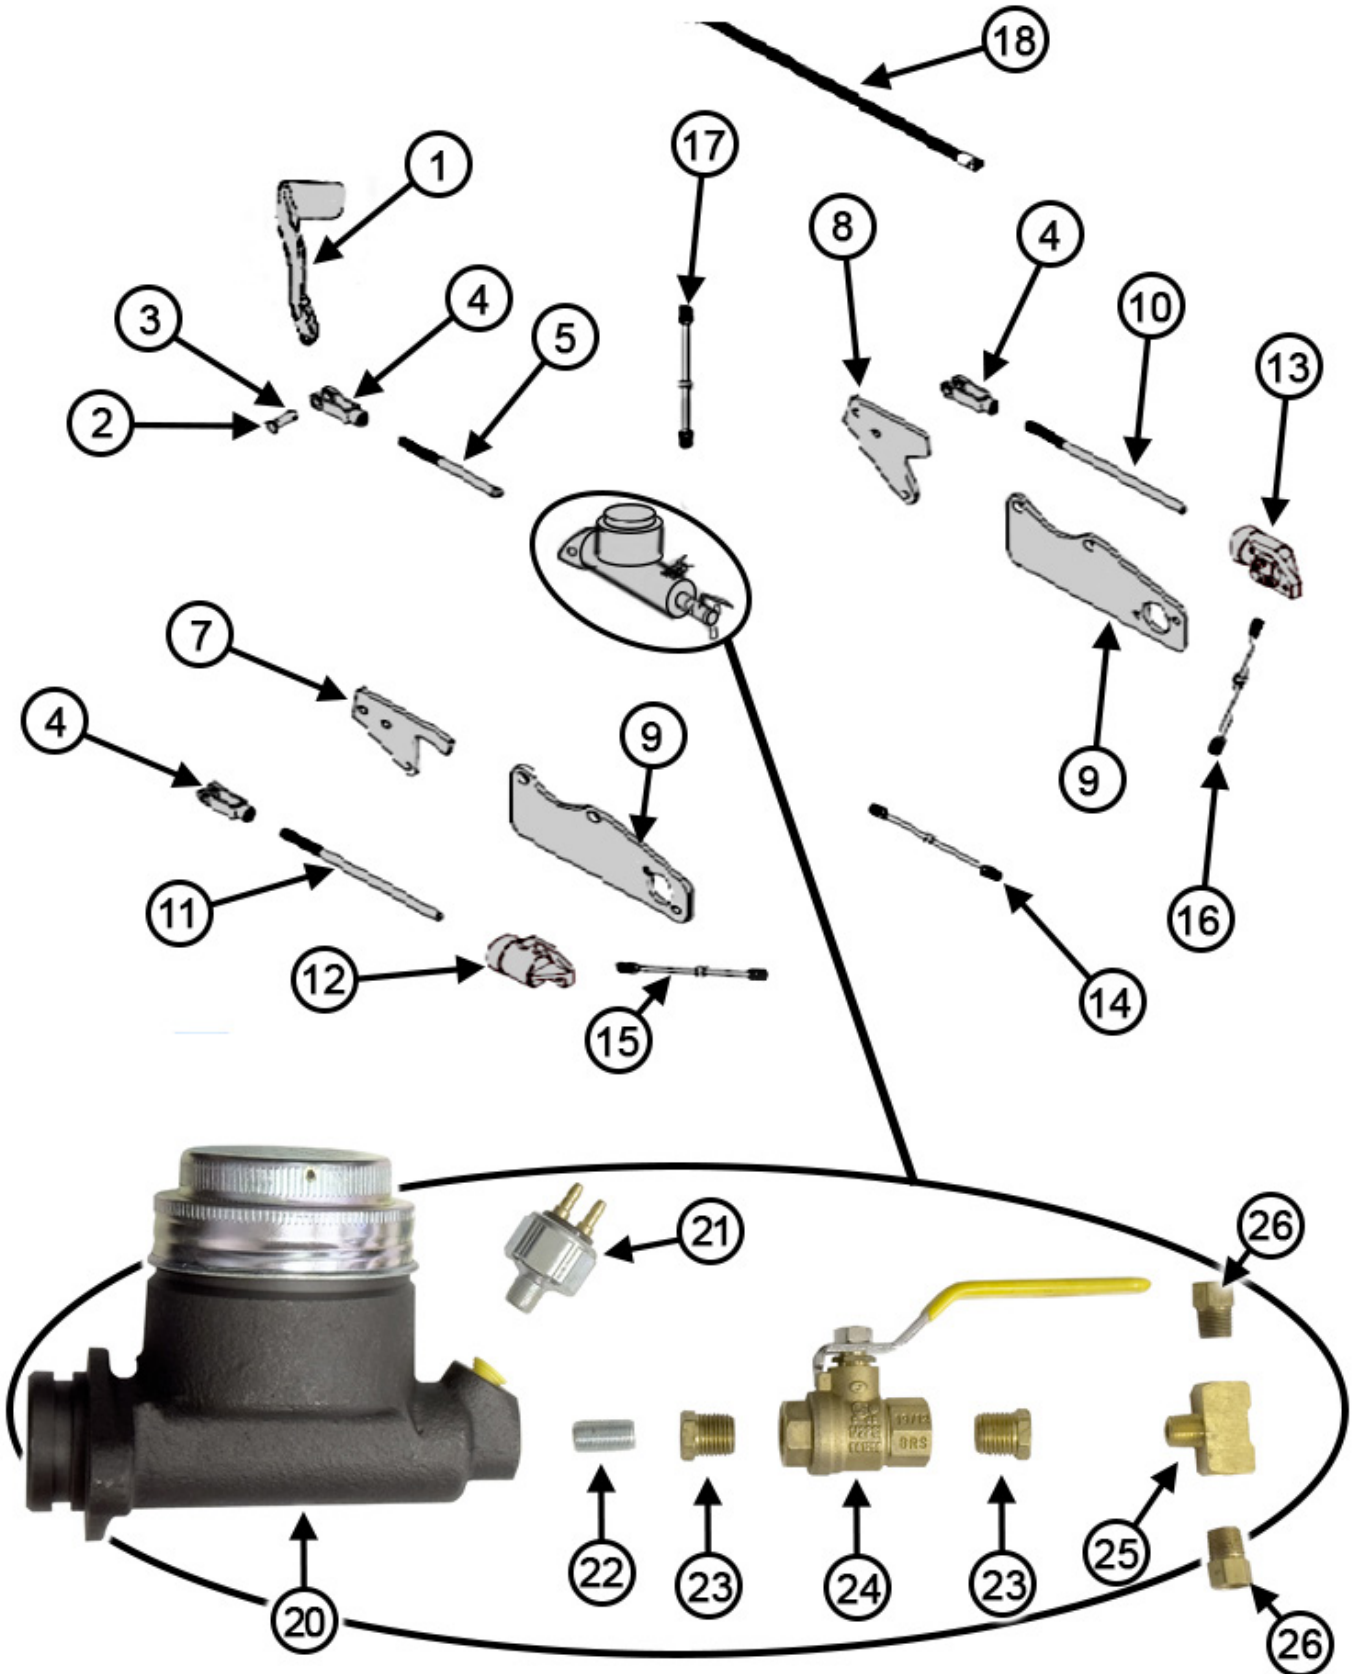

 **WARNING:** Cancer and Reproductive Harm
www.P65Warnings.ca.gov

TOW BAR

BW260 Parts Catalog

ITEM #	PARTS #	QTY.	DESCRIPTION
1	390081	1	Tow Bar Extended
2	311093W	1	Tow Bar Decal- Warning Don't Exceed 45 mph
3	390011	1	Tow Pin
4	390083	1	Cable 28"
5	389720	1	Brake Actuator 2" Ball
6	389971	1	Tow Bar Pin (Large Chrome Pin)
7	390215	1	Chain Tow Hitch
9	389814	1	1/8" Nipple
10	306414	2	Brass Bushing
11	389805	1	1/4" Brass Ball Valve
12	390244	1	Brake Hose Assembly
-	389772	1	Brake Hose - 1/4"
-	389752	1	Hose End for Brake
-	389847	1	Hose End - 1/8 MPT to 1/4"
13	82412	1	1/8" NPT Adapter
14	389869	1	Tow Wire Harness
15	390074	1	Master Cylinder Cap
16	390015	1	Lynch Pin

 **WARNING:** Cancer and Reproductive Harm
www.P65Warnings.ca.gov

BRAKE PARTS

BRAKE PARTS (CONT.)

BW260 Parts Catalog

ITEM #	PARTS #	QTY.	DESCRIPTION
1	390026	1	Brake Pedal
2	25767	3	Pin
3	15248	3	Cotter Pin
4	31930	3	Clevis
5	202304W	1	Brake Actuator Push Rod
7	202444W	1	Brake Cylinder Rod Plate, Left Side
8	202443W	1	Brake Cylinder Rod Plate, Right Side
9	202441W	1	Brake Cylinder Plate
10	202445W	1	Brake Cylinder Push Rod, Right Side
11	202446W	1	Brake Cylinder Push Rod, Left Side
12	389782	1	Brake Wheel Cylinder, Left
13	389785	1	Brake Wheel Cylinder, Right
14	390019	1	Brake Line 3/16 X 23
15	390020	1	Brake Line 3/16 X 42 1/2
16	390021	1	Brake Line 3/16 X 54
17	390107	1	Brake Line 3/16 X 7
18	390244	1	Complete Brake Line Assembly
20	36087	1	Master Cylinder with Reservoir Machine SN# 202372 and above
21	389764	1	Brake Pressure Switch
22	389814	1	1/8" NPT Closed Black Nipple
23	306414	2	1/4" x 1/8" Brass Reducing Bushing
24	389805	1	1/4" NPT Ball Valve- Brass 600psi
25	306151	1	1/8" BPF Male Branch Tee
26	54171	2	1/8" NPT x 3/16" TF
N/S	36160	1	Master Cylinder Boot
N/S	60533	1	90 Degree Fitting
N/S	389485	1	Fitting - 3/8 Tube to 1/8 NPT Coupling