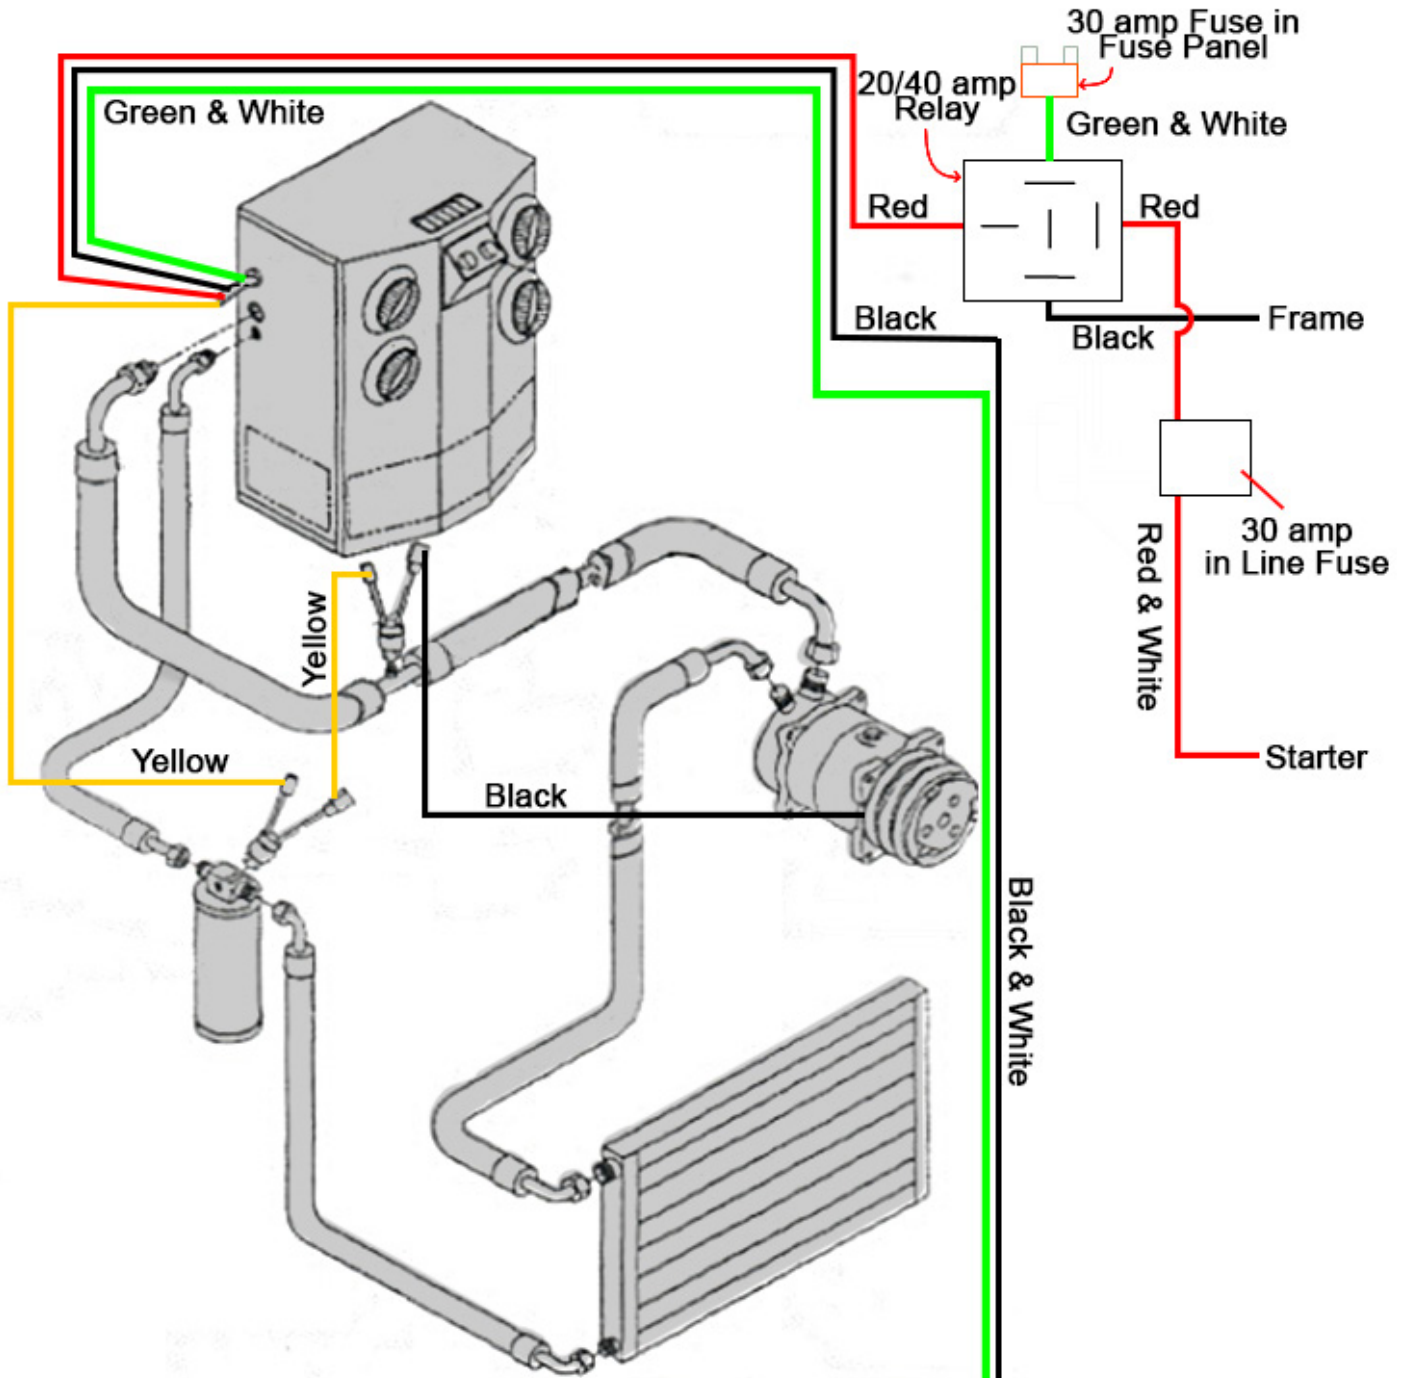

CAB UNIT- A/C ELECTRICAL DIAGRAM