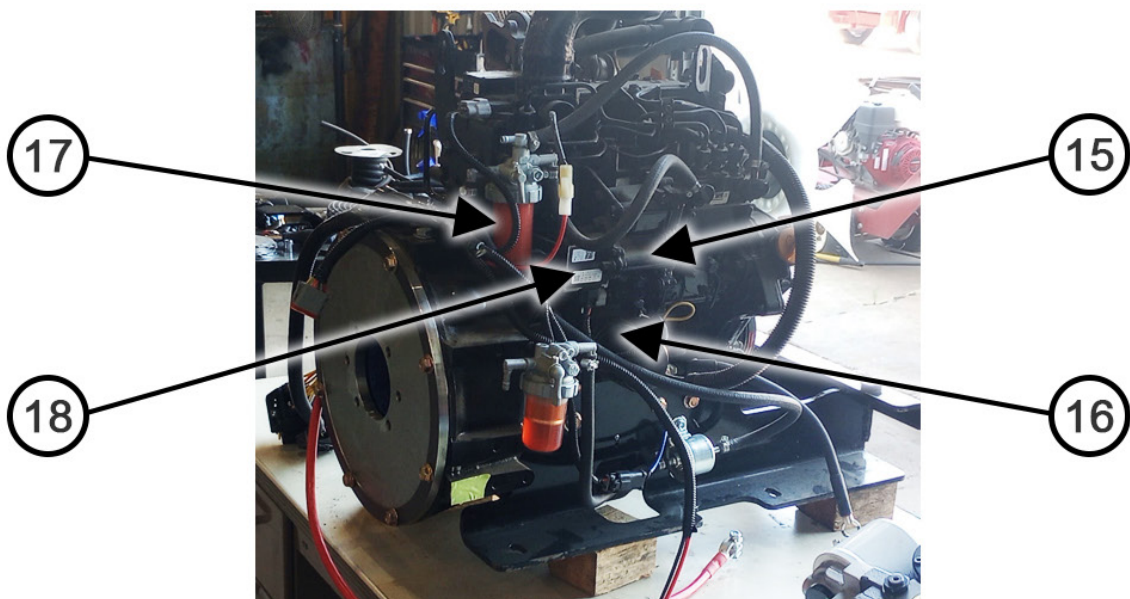

YANMAR ENGINE EXTERNAL PARTS

BW260 Parts Catalog

YANMAR ENGINE EXTERNAL PARTS (CONT.)

BW260 Parts Catalog

ITEM #	PARTS #	QTY.	DESCRIPTION
1	399100	1	Yanmar 24.7hp Engine, 3TNV80FT
2	390689	1	Cooling Fan, 6 Blade
3	390490Y	1	Fan Spacer, Yanmar
4	399307	1	Fan Blade Pulley
5	399310	1	Engine Fan Belt
6	389864	1	Cable, Negative 14"
7	387997	1	Cable, Positive 50"
NS	179564	1	Engine Ground Strap
8	389848	1	Hydrostat
9	387303	1	B&P Filter, 539047001
10	390835	1	Gear Pump
11	399312	1	Alternator, 60Amp
12	399311	1	Starter
13	399110	1	Engine Wire Harness
N/S	399110-J	1	Jumper Harness
N/S	399303	2	Relay, CA C Type
14	399306	1	Coolant Temp Sensor
15	399305	1	Oil Pressure Switch
16	399308	1	Engine Oil Filter
17	399309	1	InLine Fuel Filter
18	399314	1	Rack Relay

WARNING: Cancer and Reproductive Harm
www.P65Warnings.ca.gov