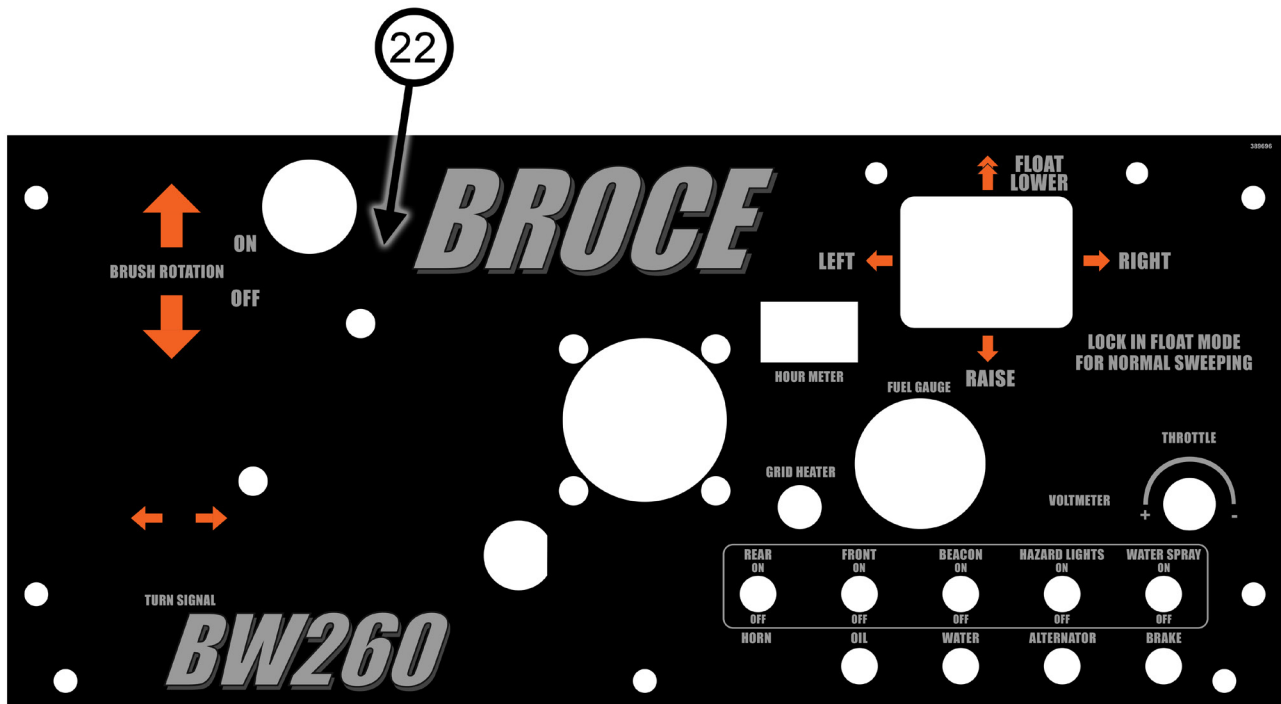

DECALS (CONT.)

Decal in Sections

DECALS (CONT.)

DECALS (CONT.)

WIRING HARNESS

PARTS #	QTY.	DESCRIPTION
389878	1	Tail Light Wire Harness
389869	1	Tow Hitch Wire Harness
390772	1	Ignition Relay Wire Harness
390230	1	Strobe Light Wire Harness
390119	1	Work Light Wire Harness (OPEN ROP)
389860	1	Main Wiring Harness (Kubota)
399860	1	Main Wiring Harness (Yanmar)
390115	1	Turn Signal Kit- Wire Harness
390037	1	Emergency Brake Lever Wire Harness
399110	1	Engine Wire Harness (Yanmar)
399110-J	1	Jumper Harness (Yanmar)
390037	1	Parking Brake Wire Harness
390388	1	Engine Shutdown Harness- No Button
390312	1	Broom Lockout Harness
390686	1	A/C Wiring Harness
390183	1	Hub Relay Harness
390180	1	Hub Disengage Flasher Harness
390236	1	Horn Wire Harness