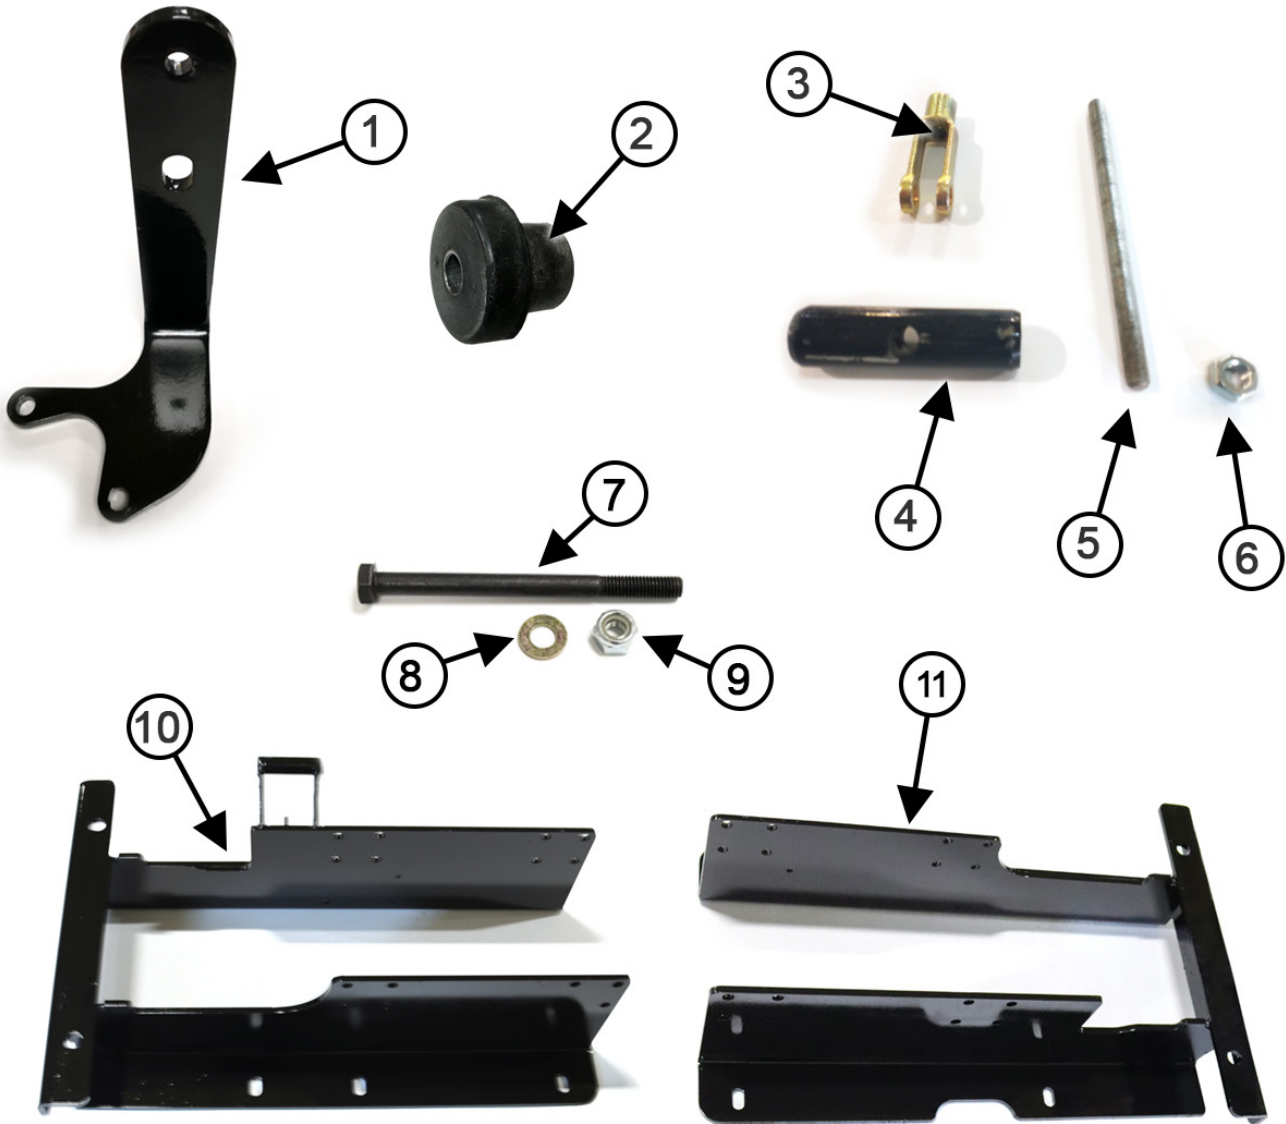

ENGINE MOUNT RELATED PARTS

BW260 Parts Catalog

ITEM #	PARTS #	QTY.	DESCRIPTION
1	390477	1	Top Radiator Support (Kubota)
2	389781	4	Isolator for Engine Mount (Cab Unit Only)
3	31930	1	Clevis with Pin and Nut (Cab Unit Only)
4	390487	1	Tension Arm Mount Bushing (Cab Unit Only)
5	390486	1	Tension Arm – All Thread (Cab Unit Only)
6	31948	3	3/8" – 24 Nut (Cab Unit Only)
7	390495	1	Bolt, M10- 1.5 Hex GR8.8 x 130mm A/C Compressor Bolt
8	11323	1	3/8" Flat Washer
9	390498	1	Nyloc Hex Lock Nut M10
10	390481	1	Engine Mount Left (Cab Unit Only)
11	390480	1	Kubota Engine Mount Assembly (Kubota Engine)
N/S	399480	1	Yanmar Engine Mount Assembly (Yanmar Engine)

N/S: Not Shown