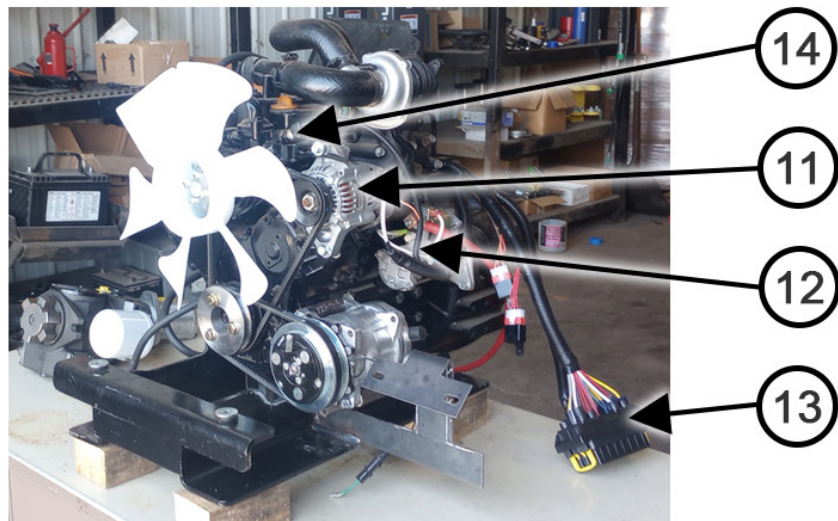

YANMAR ENGINE EXTERNAL PARTS

BW260 Parts Catalog

YANMAR ENGINE EXTERNAL PARTS (CONT.)

BW260 Parts Catalog

ITEM #	PARTS #	QTY.	DESCRIPTION
1	399100	1	Yanmar 24.7hp Engine, 3TNV80FT
2	390689	1	Cooling Fan, 6 Blade
3	390490Y	1	Fan Spacer, Yanmar
4	399307	1	Fan Blade Pulley
5	399310	1	Engine Fan Belt
6	389864	1	Cable, Negative 14"
7	387997	1	Cable, Positive 50"
NS	179564	1	Engine Ground Strap
8	389848	1	Hydrostat
9	387303	1	B&P Filter, 539047001
10	390835	1	Gear Pump
11	399312	1	Alternator, 60Amp
12	399311	1	Starter
13	399110	1	Engine Wire Harness
N/S	399110-J	1	Jumper Harness
N/S	399303	2	Relay, CA C Type
14	399306	1	Coolant Temp Sensor
15	399305	1	Oil Pressure Switch
16	399308	1	Engine Oil Filter
17	399309	1	InLine Fuel Filter
18	399314	1	Rack Relay

WARNING: Cancer and Reproductive Harm
www.P65Warnings.ca.gov