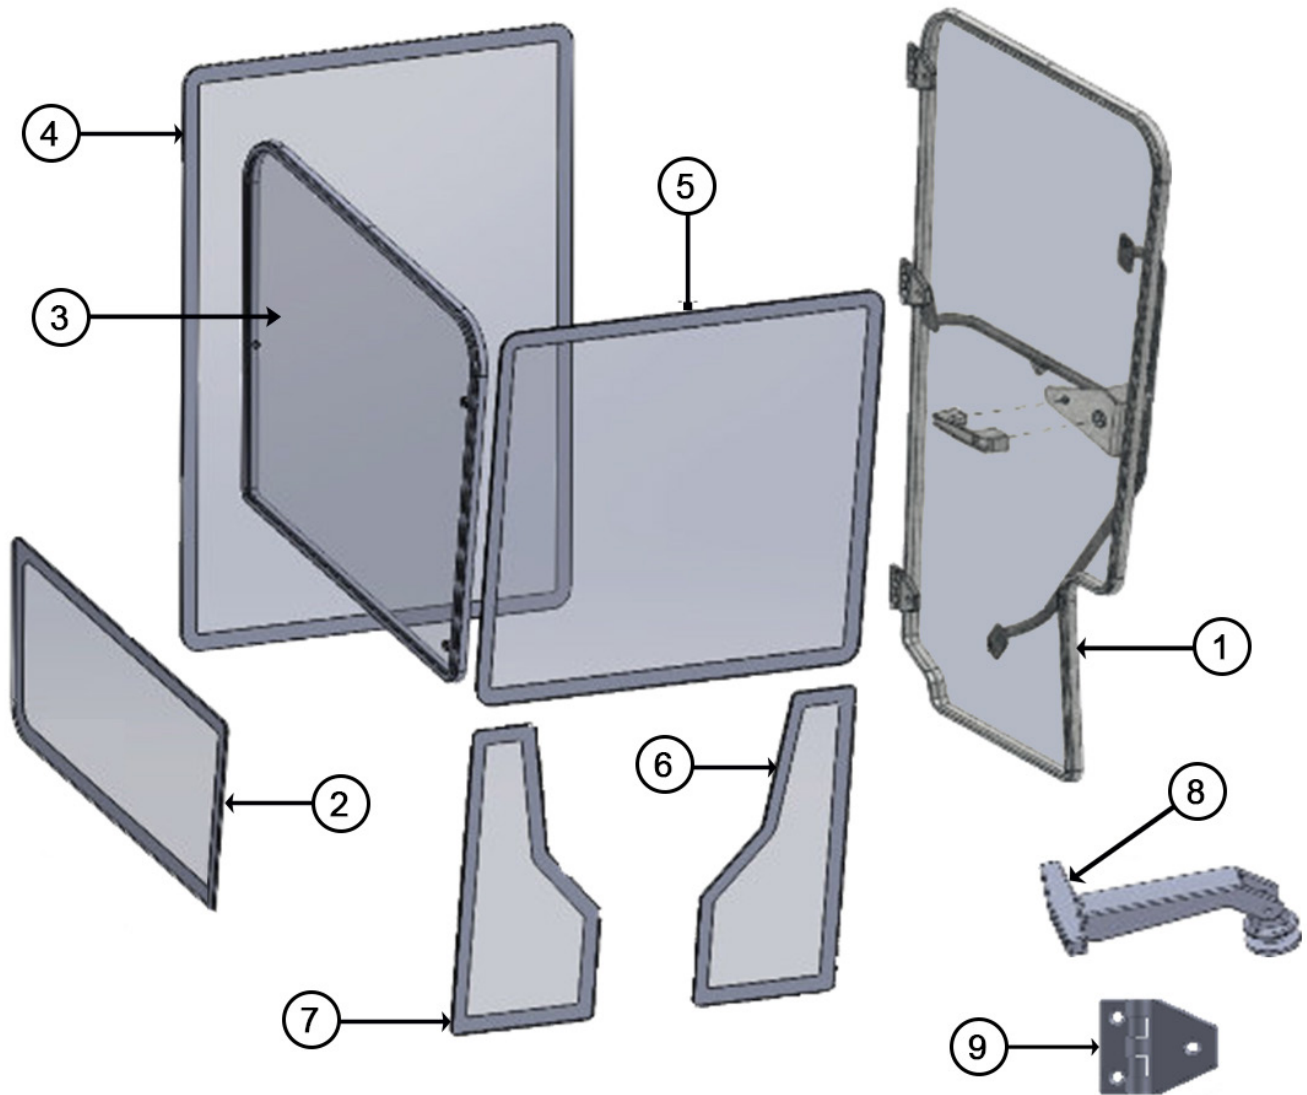

CAB UNIT- GLASS/ MOUNTING HARDWARE

BW260 Parts Catalog

ITEM #	PARTS #	QTY.	DESCRIPTION
1	390307	1	BW260 Left Hand Door Assembly
2	390513	1	Right Side Bottom Glass with A/C
3	390282	1	Window-Right Side Top Glass
4	390283	1	Rear Windshield Glass
5	390285	1	Front Windshield Glass
6	390286	1	Lower Front Glass-LH
7	390287	1	Lower Front Glass-RH
8	442251	1	Latch, Window w/ pin
9	442269	2	Hinge, w/Grommet & Bushing
N/S	377721	2	Gasket, Window Hinge

WARNING: Cancer and Reproductive Harm
www.P65Warnings.ca.gov