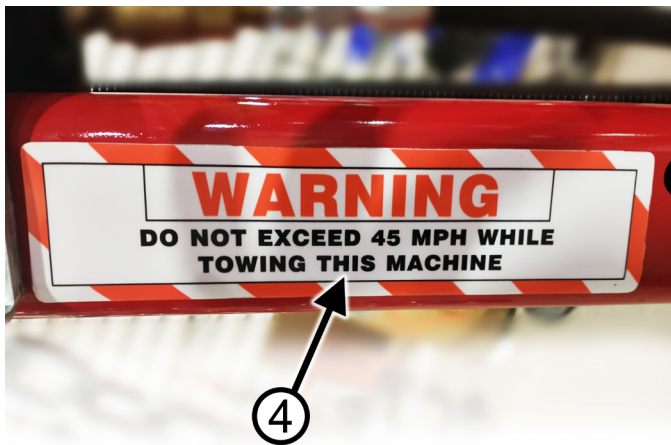

DECALS

ITEM #	PARTS #	QTY.	DESCRIPTION
2	311155	1	Low Sulfur Fuel (Diesel Fuel)
3	311169W	1	Caution- This Vehicle Does Not Conform
4	311093W	1	Warning- Don't Exceed 45 mph
5	311156	1	Warning- Don't Try To Back Machine
6	390116	1	Disengage Rear Hub
7	389898	2	"Broce" Rear Hood
8	389895	2	Large "Broce" On Side
9	389896	2	Side Stripe
10	389896A	2	Side Stripe
11	389897	2	Side Stripe
12	389897A	2	Side Stripe
13	389893	2	BW260
14	390167	1	Variable Broom Speed
15	390101	1	Remove Cover
16	390185	1	American Flag
17	389991	1	Tow / Sweep
18	390326	1	Disengage Rear Hub (Mirror View)
19	390598	1	Prop 65
20	390133	1	Brake Master Cylinder
21	399128	1	Dash Decal Yanmar
22	389696	1	Dash Decal Kubota with Hydraulic Valve
23	443581	2	No Riders
N/S	311122-1F		Warning Hazards
N/S	311122-2F	2	Warning- Flying Object Hazard
N/S	311122-3F	2	Warning- Pinch Point Hazard
N/S	311122-4F	1	Caution- Hydraulic Oil Only
N/S	311122-5F	1	Warning- Flying Debris, Pedal, Safety Belt
N/S	311122-6F	4	Tie Down
N/S	311122-7F	2	Service Strainer- Water
N/S	311122-8F	1	Foot Pedal
N/S	311122-9F	1	Warning- Tow Instructions
N/S	311122-10F	1	Warning- Ball Valve Close to Tow
N/S	311122-10AF	1	Warning- Ball Valve Close to Tow
N/S	311122-11F	2	Warning- Fan Blade Sever Hazard
N/S	311122-12F	1	Caution- Hydraulic Oil Only (small decal)
N/S	311122-13AF	1	Warning- Replace ROPS
N/S	311122-14F	1	Diesel Fuel
N/S	311122-15F	2	Warning- Unlock Hub

DECALS (CONT.)