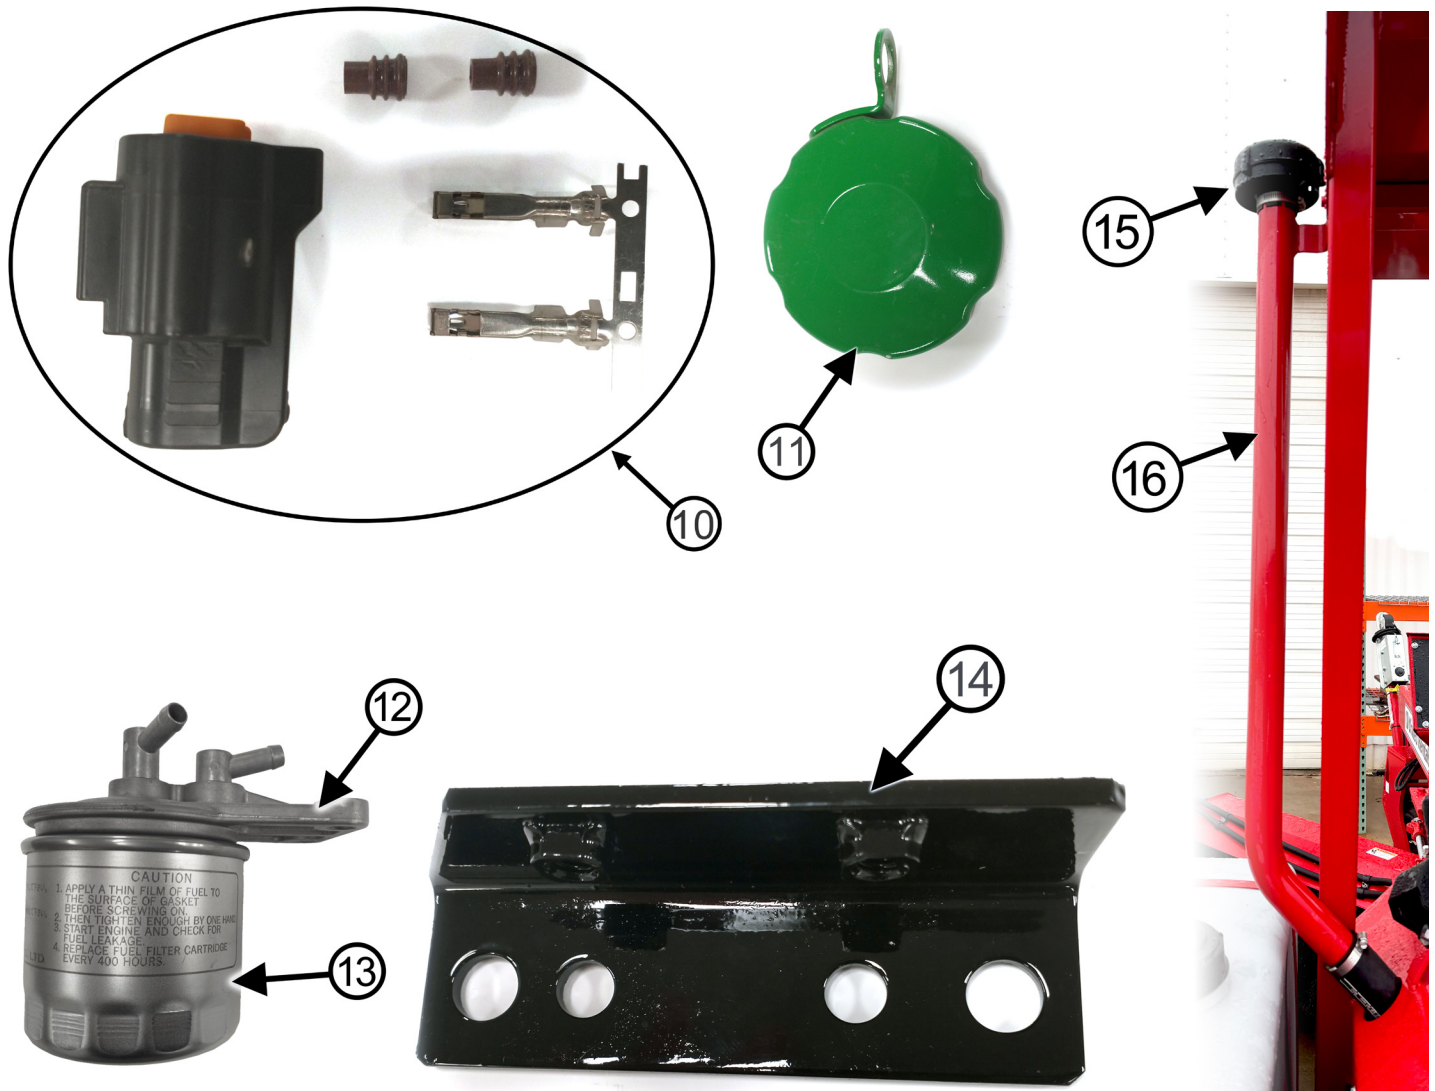

BW260 Parts Catalog

ITEM #	PARTS #	QTY.	DESCRIPTION
1	390174	1	Safety Air Filter
2	390171	1	Primary Air Filter
3	389780	1	Air Cleaner Assembly, Housing with Filters
4	390381	1	Air Cleaner Cap
5	390210	1	Fuel Pump
6	390160	1	In Line Fuel Filter
7	447673	1	Fuel Solenoid
8	389855	1	Fuel Sender
9	31864	1	Fuel Gasket
10	389388	1	Fuel Solenoid Two Wire plug
11	439182	1	Fuel Cap
12	390557	1	Fuel Filter Housing
13	390154	1	Fuel Filter
14	389943	1	Fuel Filter Mount
15	389779	1	Pre Cleaner
16	389679	1	Air Inlet Tube