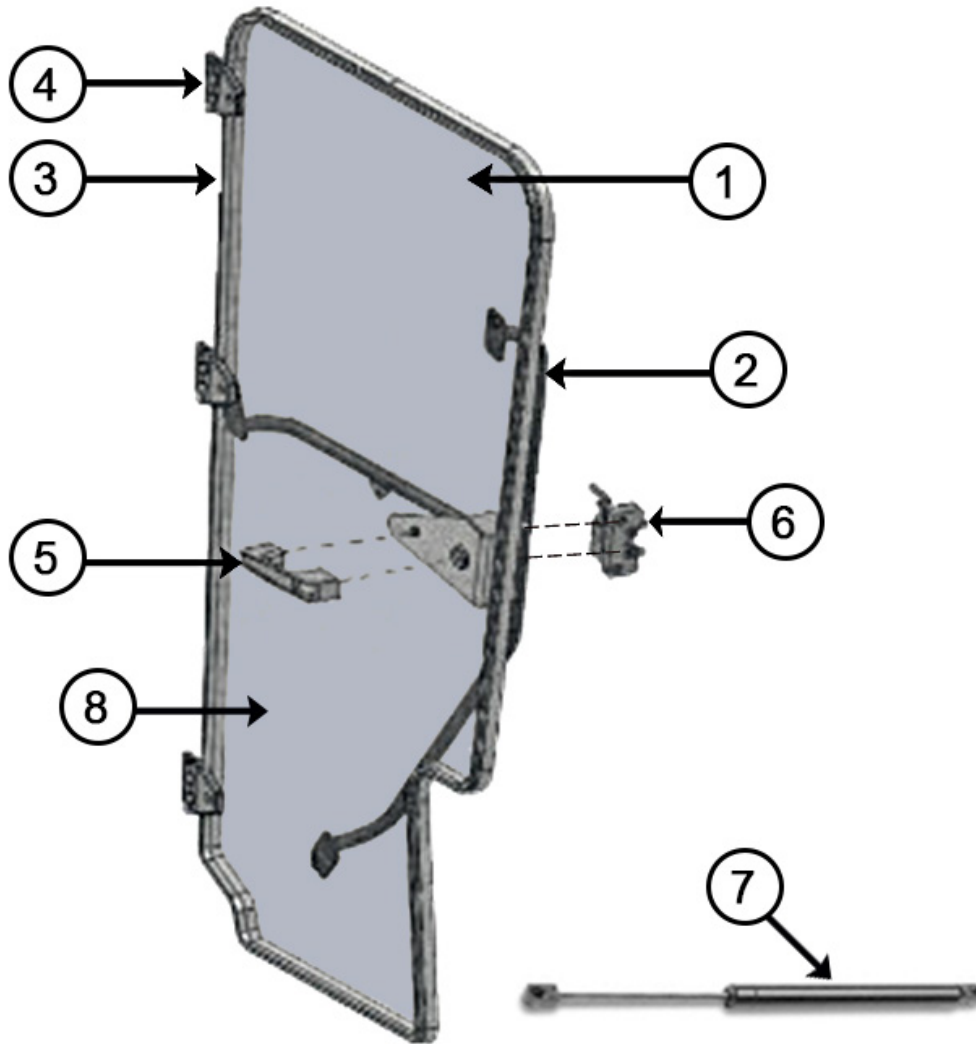

CAB UNIT- LEFT HAND DOOR ASSEMBLY

BW260 Parts Catalog

ITEM #	PARTS #	QTY.	DESCRIPTION
1	390307	1	BW260 Left Hand Door Assembly
2	390357	1	Door Handle Frame Only
3	448522	16 ft	Door Trim Seal
4	442269	3	Hinge w/ Grommet and Bushing
5	446138	1	Handle
6	446120	1	Door Latch
7	444546	1	Door Air Shock
8	390284	1	Door Glass Only
N/S	390710	1	Safety Cable

WARNING: Cancer and Reproductive Harm
www.P65Warnings.ca.gov