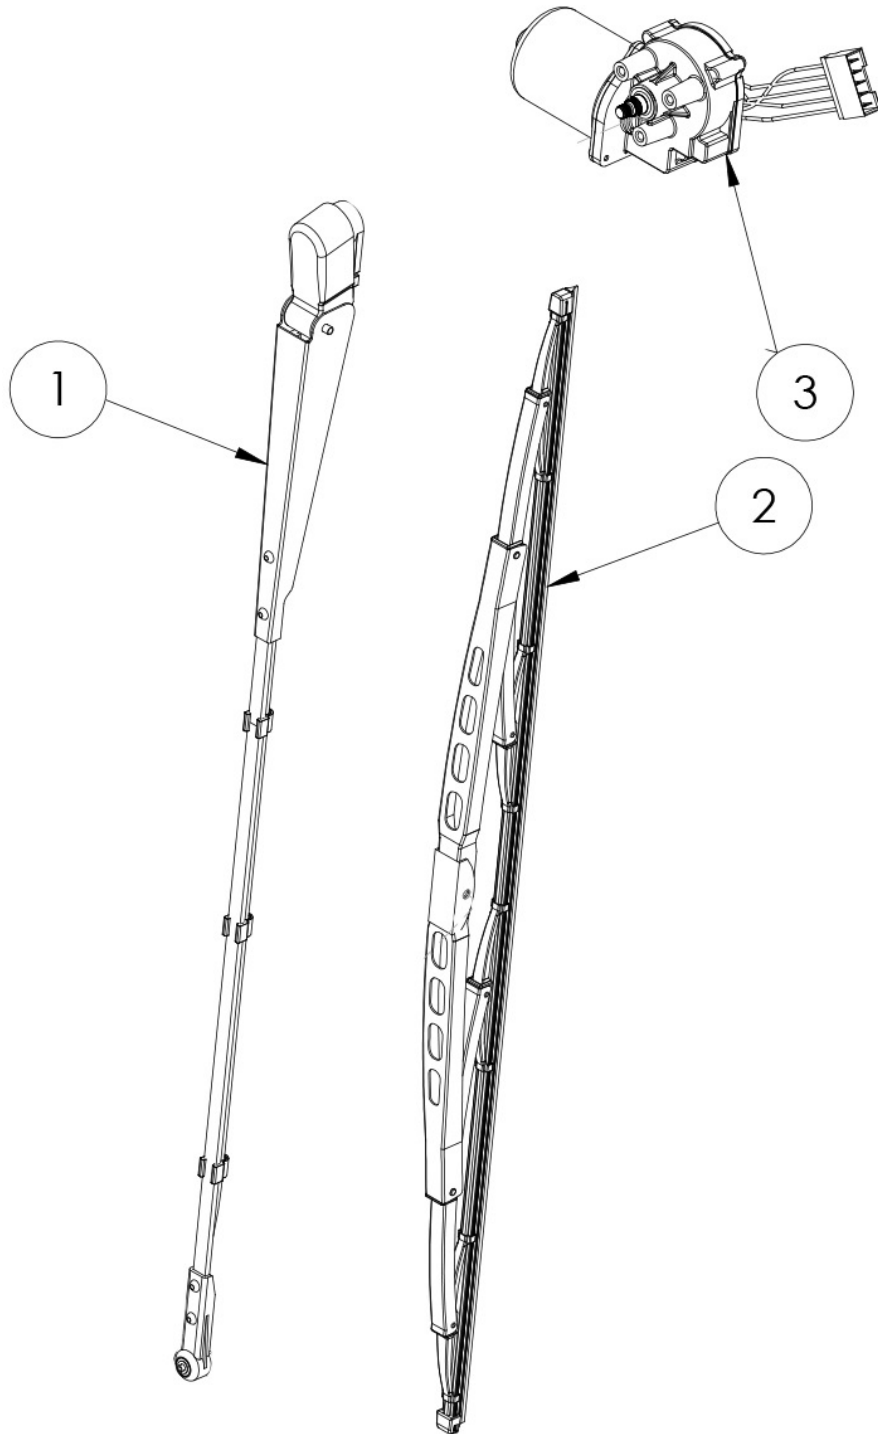

CAB UNIT- WINDSHEILD WIPER & MISC.

BW260 Parts Catalog

ITEM #	PARTS #	QTY.	DESCRIPTION
1	413112	1	Wiper Arm
2	83691	1	Wiper Blade
3	47911	1	Wiper Motor
N/S	390554	1	Inside Mirror
N/S	48439	1	Inside Fan

WARNING: Cancer and Reproductive Harm
www.P65Warnings.ca.gov