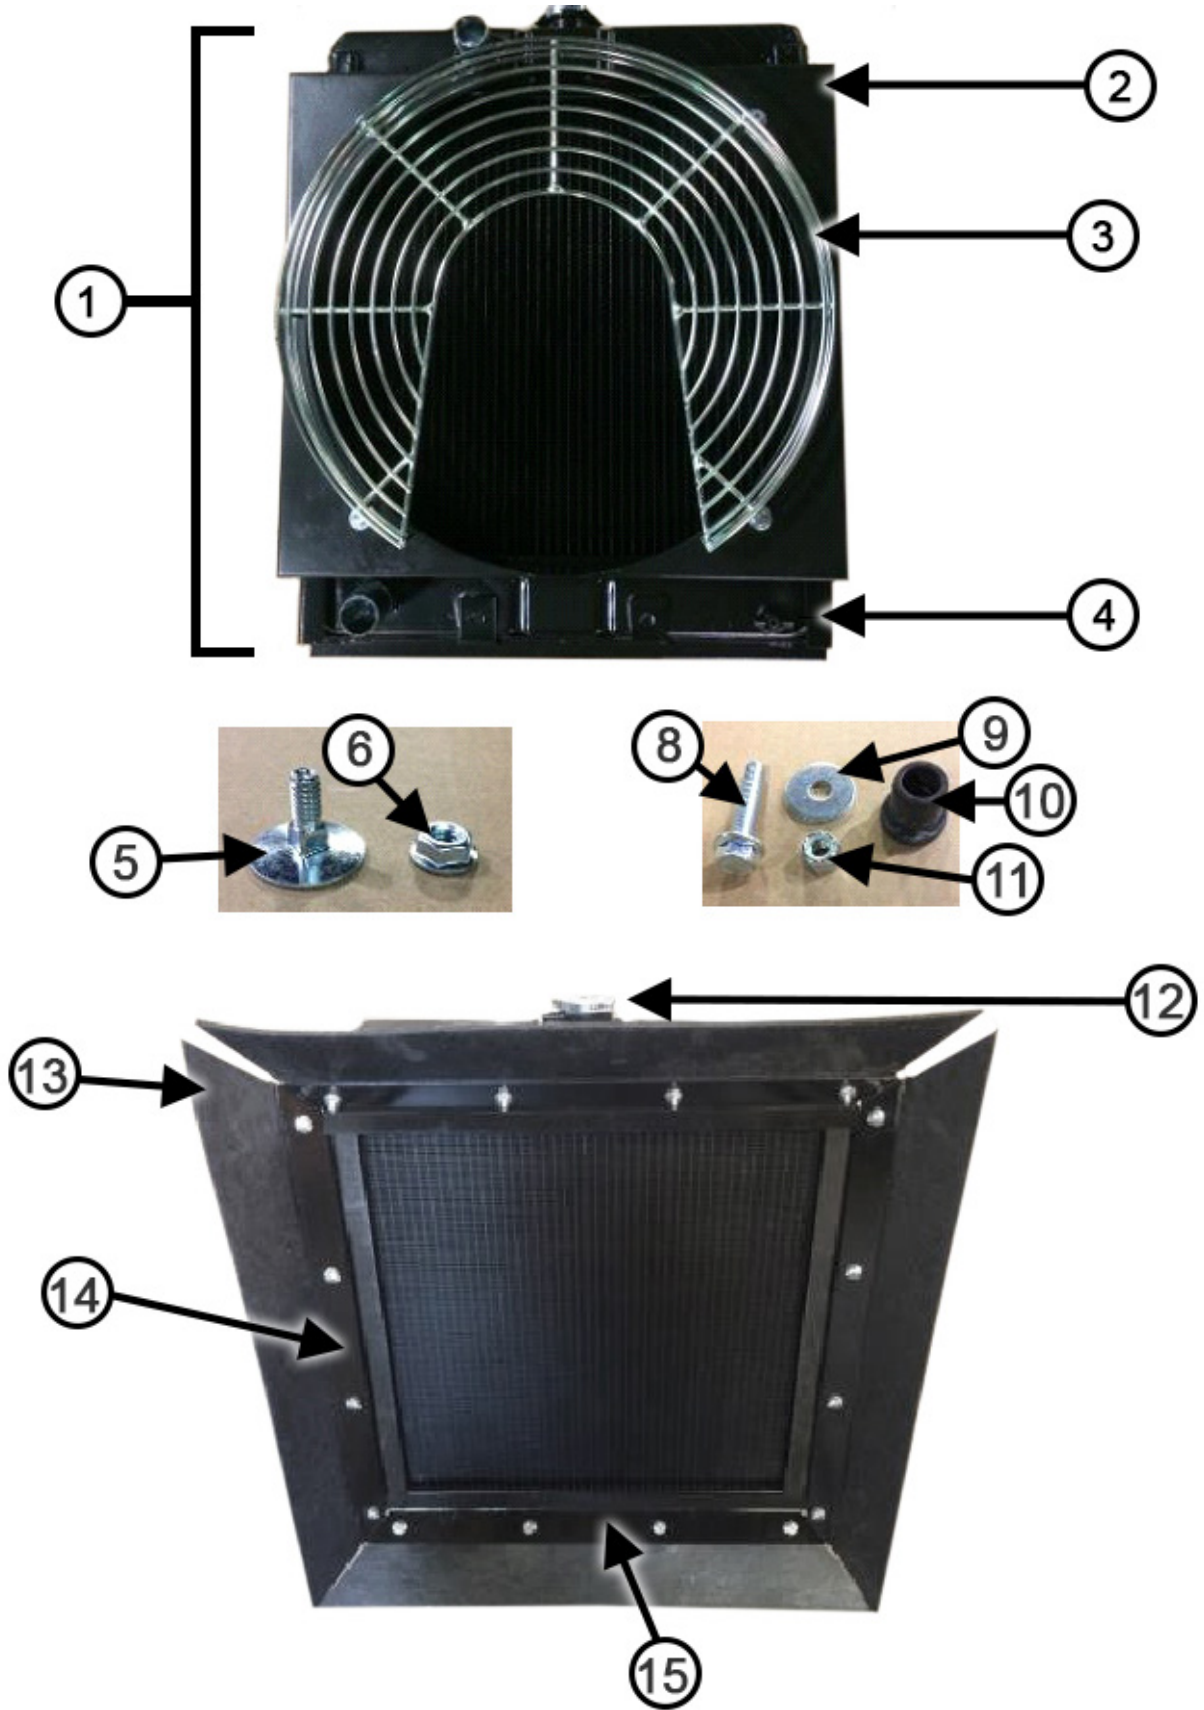

RADIATOR RELATED PARTS