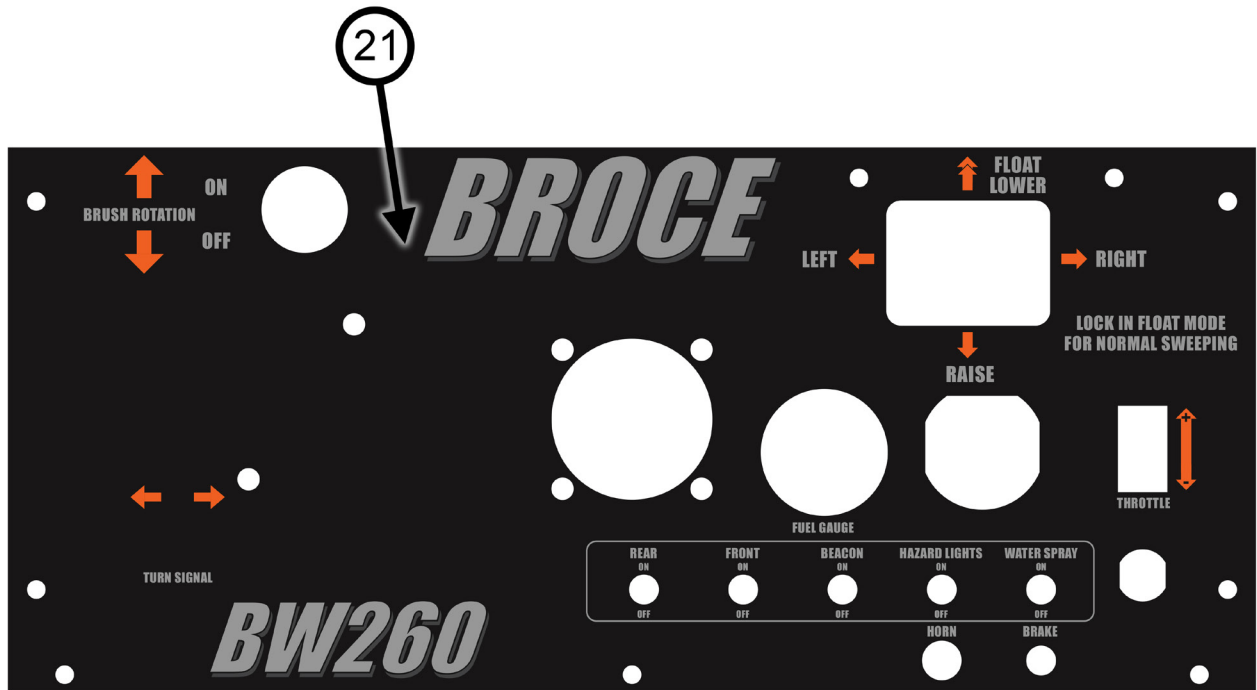

DECALS (CONT.)

Decal in Sections

DECALS (CONT.)

DECALS (CONT.)

WIRING HARNESS

PARTS #	QTY.	DESCRIPTION
389878	1	Tail Light Wire Harness
389869	1	Tow Hitch Wire Harness
390772	1	Ignition Relay Wire Harness
390230	1	Strobe Light Wire Harness
390119	1	Work Light Wire Harness (OPEN ROP)
389860	1	Main Wiring Harness (Kubota)
399860	1	Main Wiring Harness (Yanmar)
390115	1	Turn Signal Kit- Wire Harness
390037	1	Emergency Brake Lever Wire Harness
399110	1	Engine Wire Harness (Yanmar)
399110-J	1	Jumper Harness (Yanmar)
390037	1	Parking Brake Wire Harness
390388	1	Engine Shutdown Harness- No Button
390312	1	Broom Lockout Harness
390686	1	A/C Wiring Harness
390183	1	Hub Relay Harness
390180	1	Hub Disengage Flasher Harness
390236	1	Horn Wire Harness