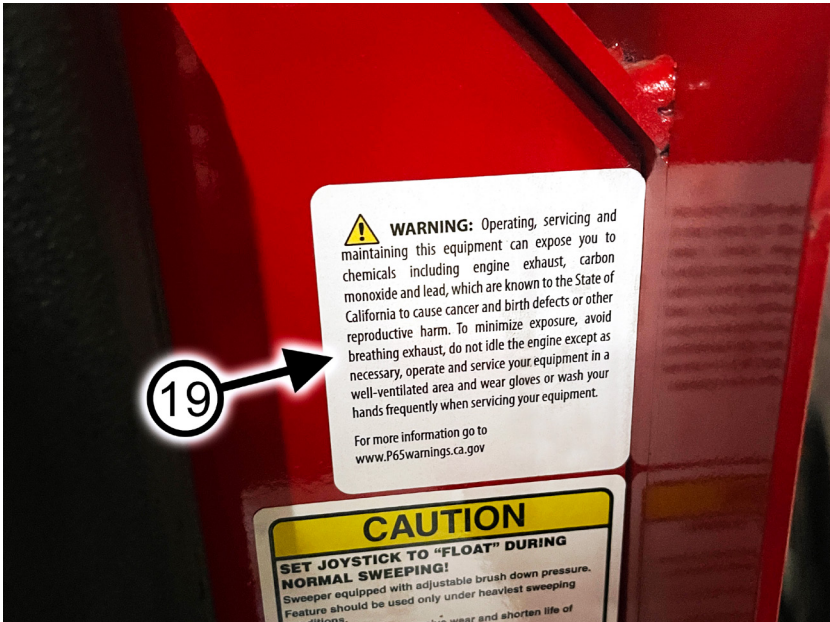

DECALS (CONT.)