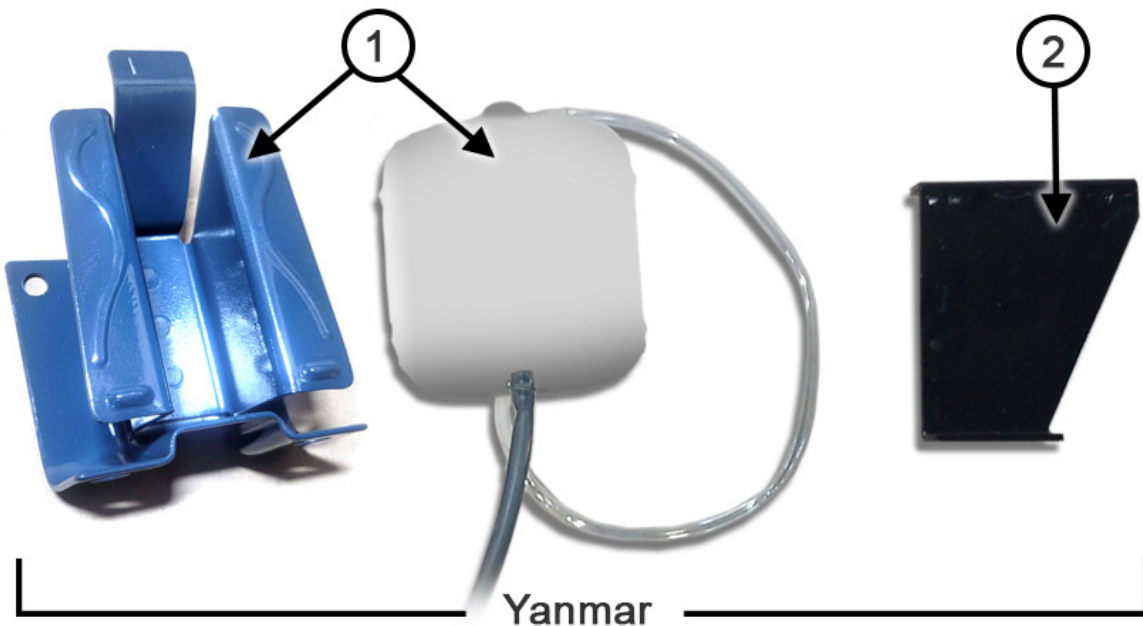

WARNING: Cancer and Reproductive Harm
www.P65Warnings.ca.gov

RADIATOR RELATED PARTS

BW260 Parts Catalog

Kubota

ITEM #	PARTS #	QTY.	DESCRIPTION
1	389874	1	Radiator Overflow Tank
2	390016	1	Radiator Overflow Tank Bracket