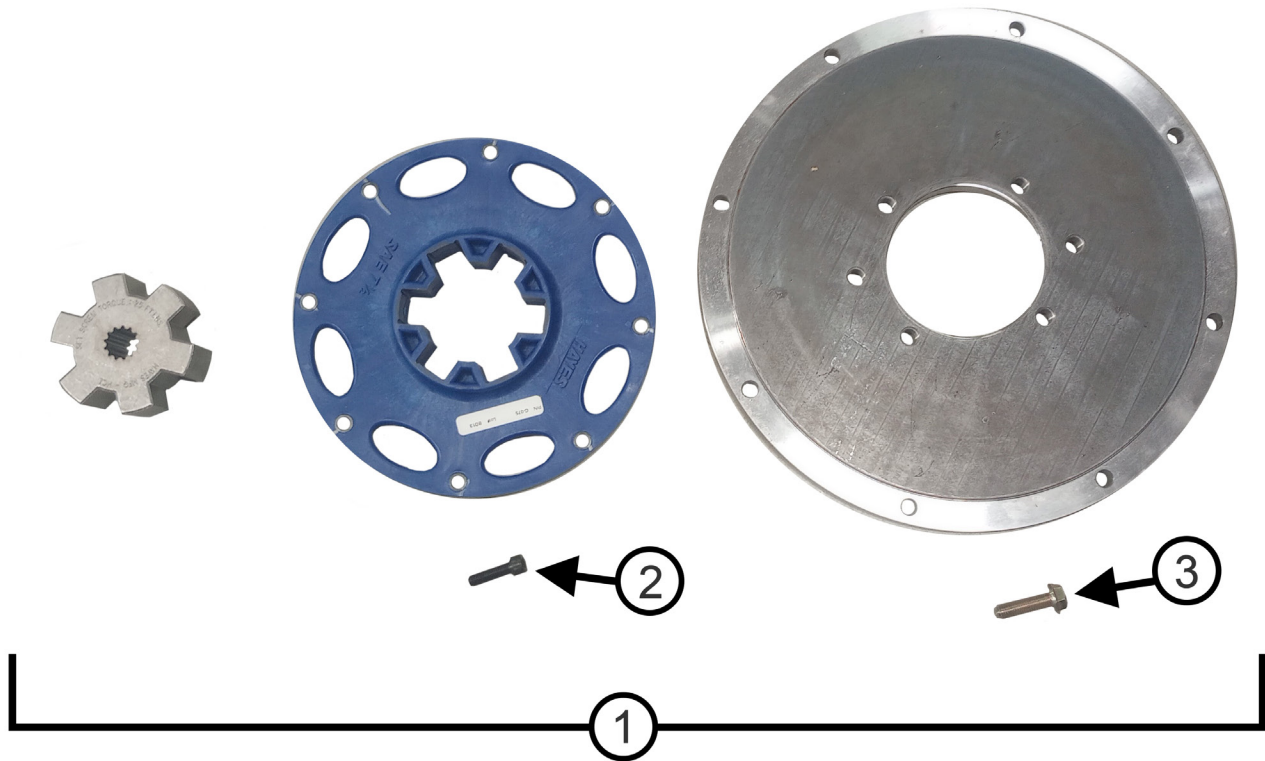

YANMAR ENGINE RELATED PARTS

BW260 Parts Catalog

ITEM #	PARTS #	QTY.	DESCRIPTION
1	399102	1	Yanmar Pump Mount/Drive Kit
2	404673	8	M8 x 1.25 x 30mm Fastener
3	392582	8	M10 x 1.5 x 35mm Fastener
N/S	409813		Loctite As Required

WARNING: Cancer and Reproductive Harm
www.P65Warnings.ca.gov