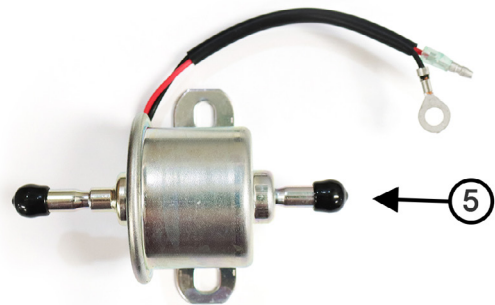

KUBOTA AIR & FUEL RELATED PARTS

WARNING: Cancer and Reproductive Harm
www.P65Warnings.ca.gov