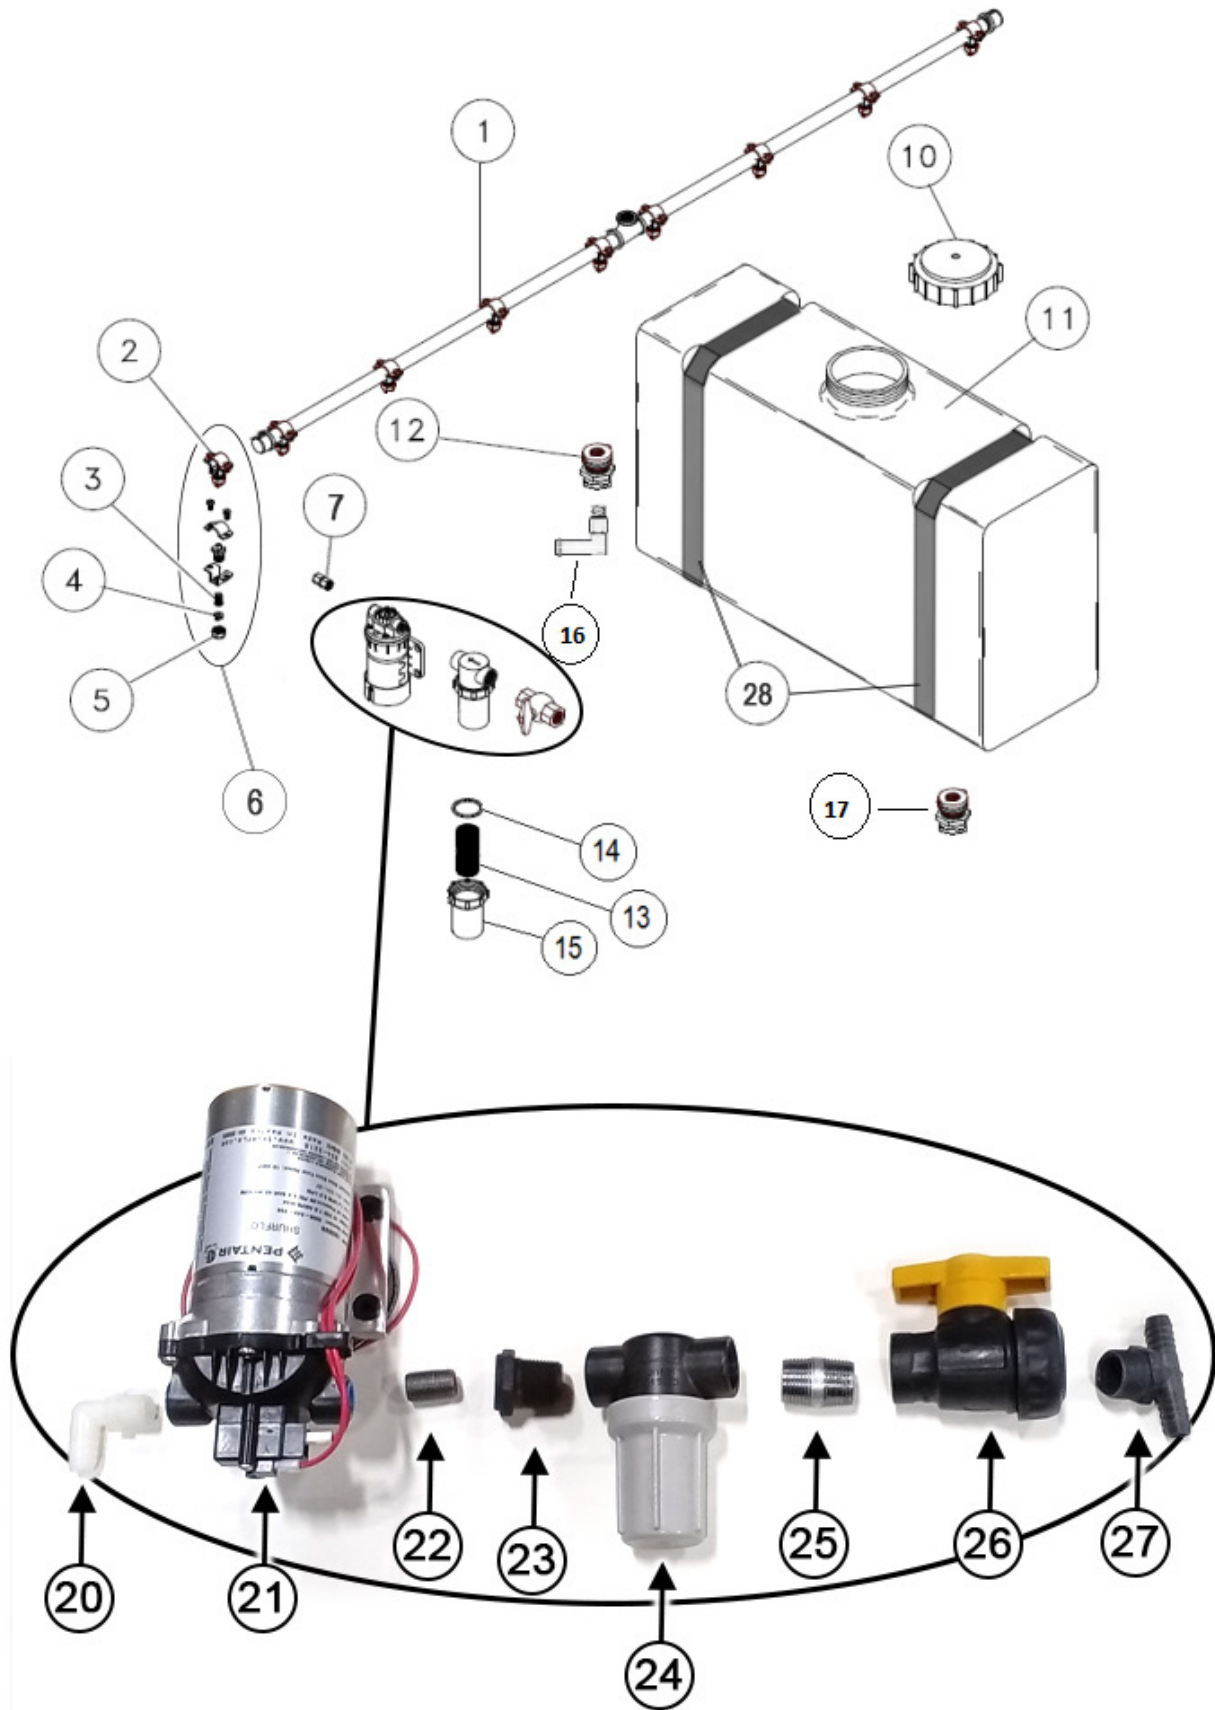

SPRINKLER SYSTEM

BW260 Parts Catalog

WARNING: Cancer and Reproductive Harm
www.P65Warnings.ca.gov

SPRINKLER SYSTEM (CONT.)

ITEM #	PARTS #	QTY.	DESCRIPTION
1	390442	1	8' Spray Bar Complete with Spray Nozzles
N/S	390441	1	8' Spray Bar ONLY without spray nozzels
N/S	390617	1	6' Spray Bar Complete with Spray Nozzles (Optional)
2	389803	8	Spray Nozzle Assy. Clamp and Body Only
3	389804	8	Nozzle Screen
4	389801	8	Spray Tip
5	389800	8	Spray Cap
6	390443	8	Spray Nozzle Assy. Includes Items 2, 3, 4, and 5
7	389808	1	Back Flow Check Valve
10	389989	2	Filler Cap 6" Plastic
11	389947	2	Water Tank (complete) Poly
12	389813	2	Tank Adapter
13	390190	1	Strainer O-Ring
14	390187	1	Strainer
15	390193	1	Strainer Cap
16	389799	2	3/8 NPT Barbed 90 Deg
17	389806	2	3/4 NPT Plug
20	389818	2	3/8 NPT Barbed 90 Deg
21	390047	1	Water Pump
22	389811	1	3/8" NPT x Close Galvanized Nipple
23	389813	2	Tank Adapter
24	389802	1	Inline Strainer (complete) Plastic
25	389812	1	3/4" NPT x 1-1/2" Galvanized Nipple
26	389809	1	Ball Valve 3/4 (plastic)
27	389807	1	3/4" NPT x 1/2" Barb Tee
28	850160W	2	Water Tank Hold Down Strap
N/S	389799	2	3/4" NPT x 1/2" Barb, 90 Degree Fitting
N/S	390229	2	Water Tank Bulkhead
N/S	389810	2	1/2" NPT x 1/2" Barb Straight Fitting
N/S	83782	13 ft	Water Hose
N/S	389873	2	Spray Bar U-Bolts