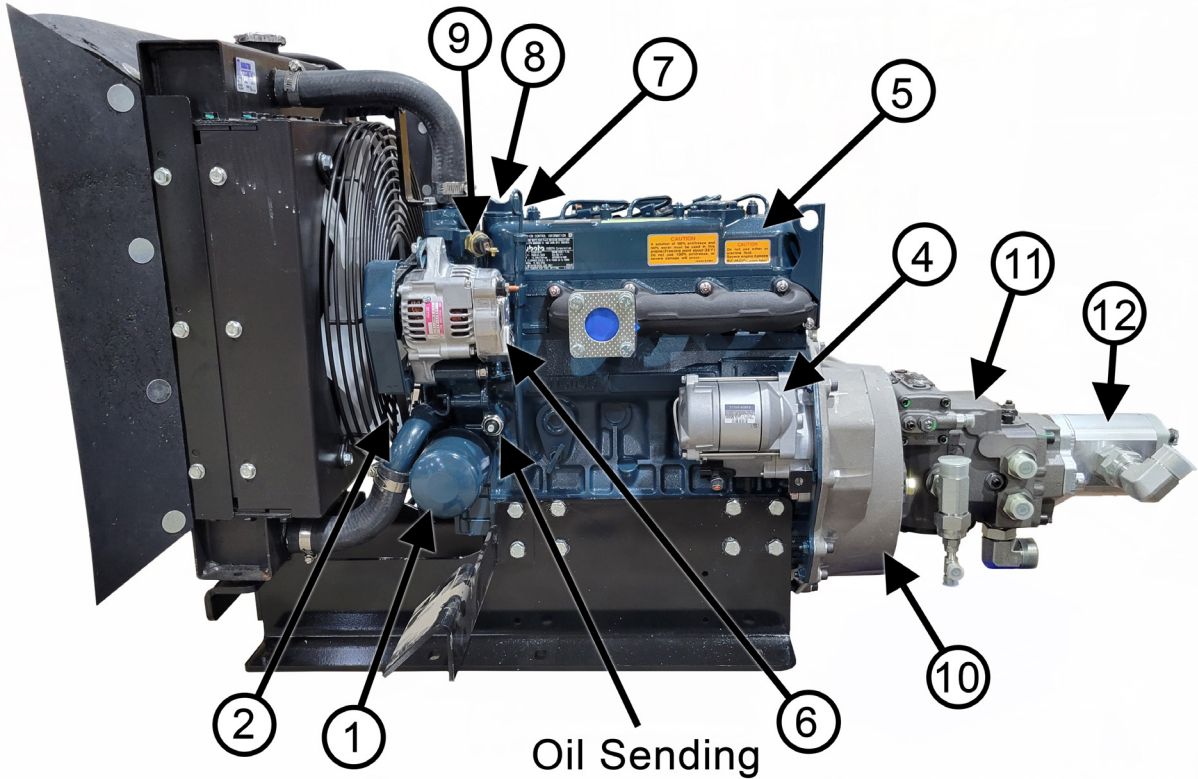

KUBOTA ENGINE EXTERNAL PARTS

BW260 Parts Catalog

ITEM #	PARTS #	QTY.	DESCRIPTION
1	390134	1	Engine Oil Filter
2	390166	1	Engine Fan Belt
4	390234	1	Starter
5	389890	1	Engine , V1505-E4B-KCP
6	390204	1	Alternator
7	390249	1	Dipstick Engine Oil
8	389907	1	Engine Oil Cap
9	390027	1	Temputure Sender
10	389667	1	Pump Mount Kit
11	389848	1	Pump, Piston
12	390835	1	Gear Pump
N/S	390494	4	Fan Bolts- M6 x 45mm Hex Flange Bolt GR8.8
N/S	389943	1	Fuel Filter Bracket
N/S	403311	1	50 Amp Relay Circuit Breaker
N/S	390595	1	60 Amp Alternator Cab Unit
N/S	390597	1	60 Amp Alternator Mount Bracket
N/S	390398	1	Oil Sending Unit
N/S	387303	1	B&P Filter, 539047001

WARNING: Cancer and Reproductive Harm
www.P65Warnings.ca.gov