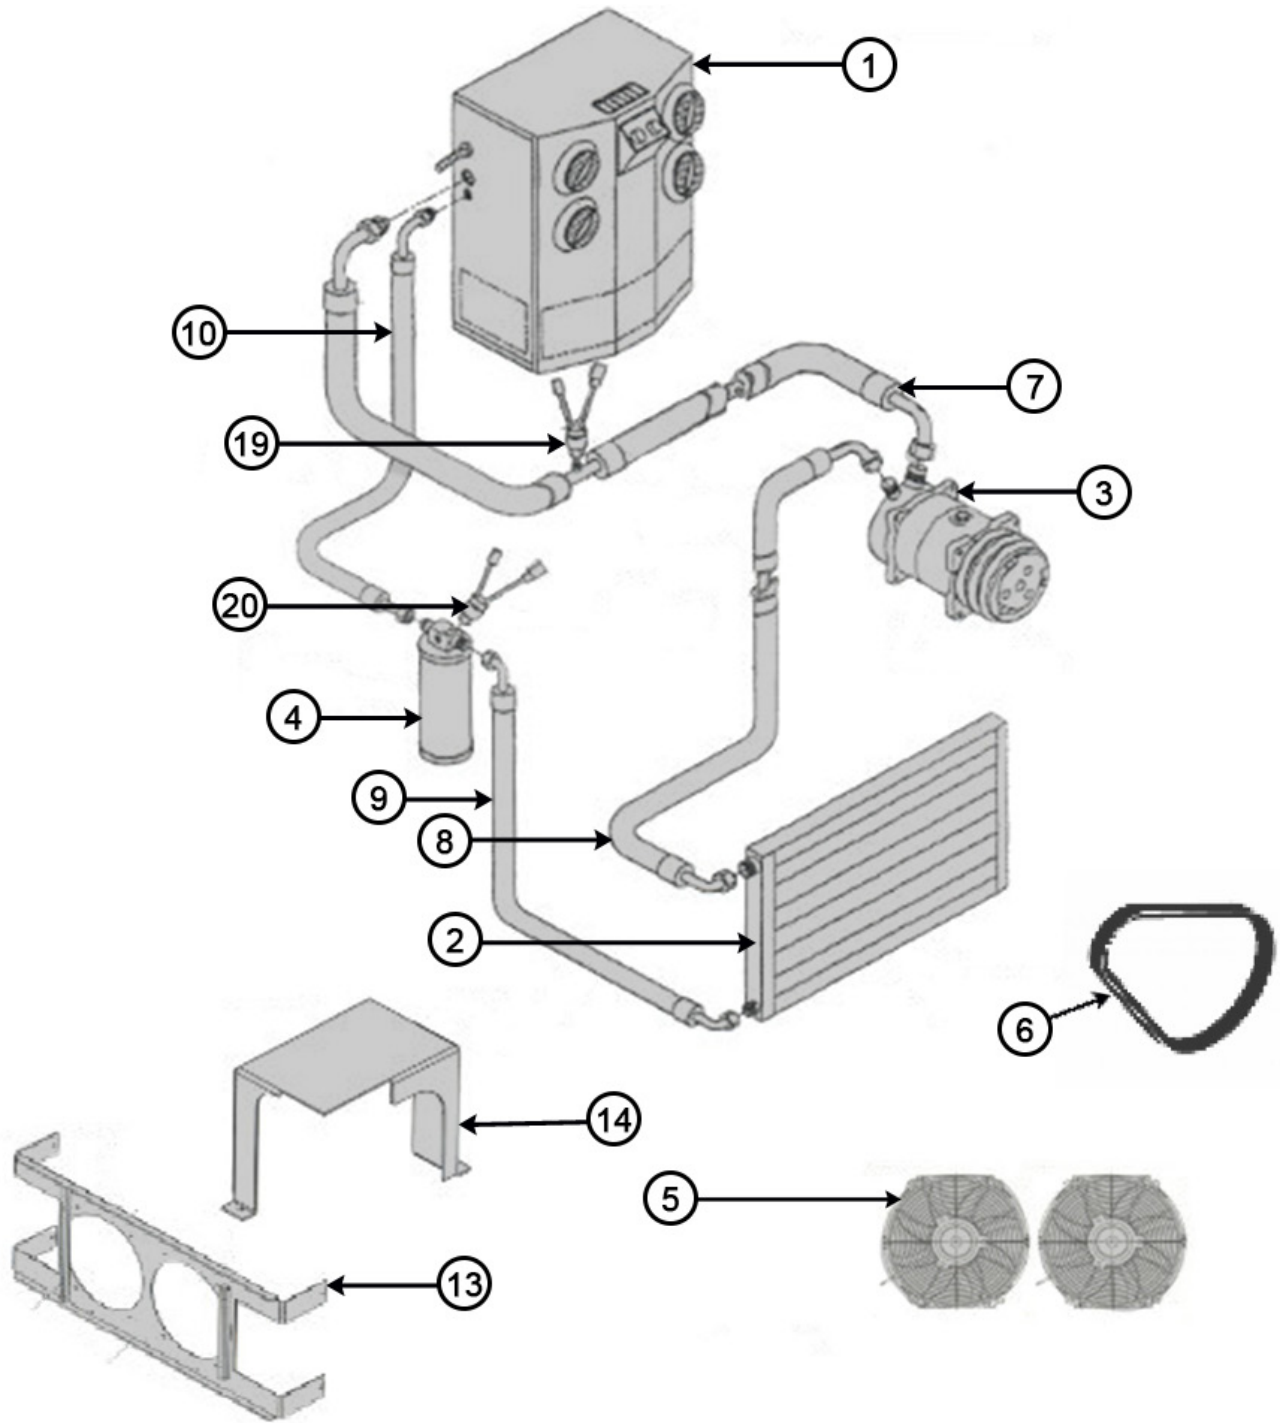

CAB UNIT- A/C ASSEMBLY

BW260 Parts Catalog

CAB UNIT- A/C ASSEMBLY (CONT.)

BW260 Parts Catalog

ITEM #	PARTS #	QTY.	DESCRIPTION
1	390525	1	Air Conditioner Assembly
2	390559	1	Air Conditioning Condenser
3	449835	1	Compressor, R134A 12V NW/ Clutch
4	390558	1	Receiver Dryer
5	390561	2	Condenser Fan
6	390540	1	A/C Belt
7	390673	1	High Side Hose Assembly
8	390670	1	Suction Hose Assembly
9	390676	1	A/C Hose Assembly
10	390679	1	A/C Hose Assembly
N/S	390534	1	Condenser Guard Assembly
N/S	390515	1	Condensor Guard
13	390529	1	Condenser Mounting Plate Assembly
14	390416	1	Battery Tray Support Frame
19	390576	1	Low Pressure Switch
20	390734	1	High Pressure Switch
N/S	390667	3'	Aluminum Foil Tape 2"
N/S	390431	1	Air Conditioner Evaporator Enclosure
N/S	390430	1	Evaporator Mounting Plate
N/S	390426	1	Double Groove Pulley
N/S	388030	20"	Black Negative Cable
N/S	387997	50"	Red Positive Cable 50"
N/S	390316	2 sq ft	Insulation, High Temperature
N/S	390686	1	A/C Wiring Harness
N/S	389767	1	Fuse Holder- 12 Circuit
N/S	449850	24 oz.	Refrigerant R134A Can Not Ship Out
N/S	390597	1	Belt Tensioning Bracket

WARNING: Cancer and Reproductive Harm
www.P65Warnings.ca.gov