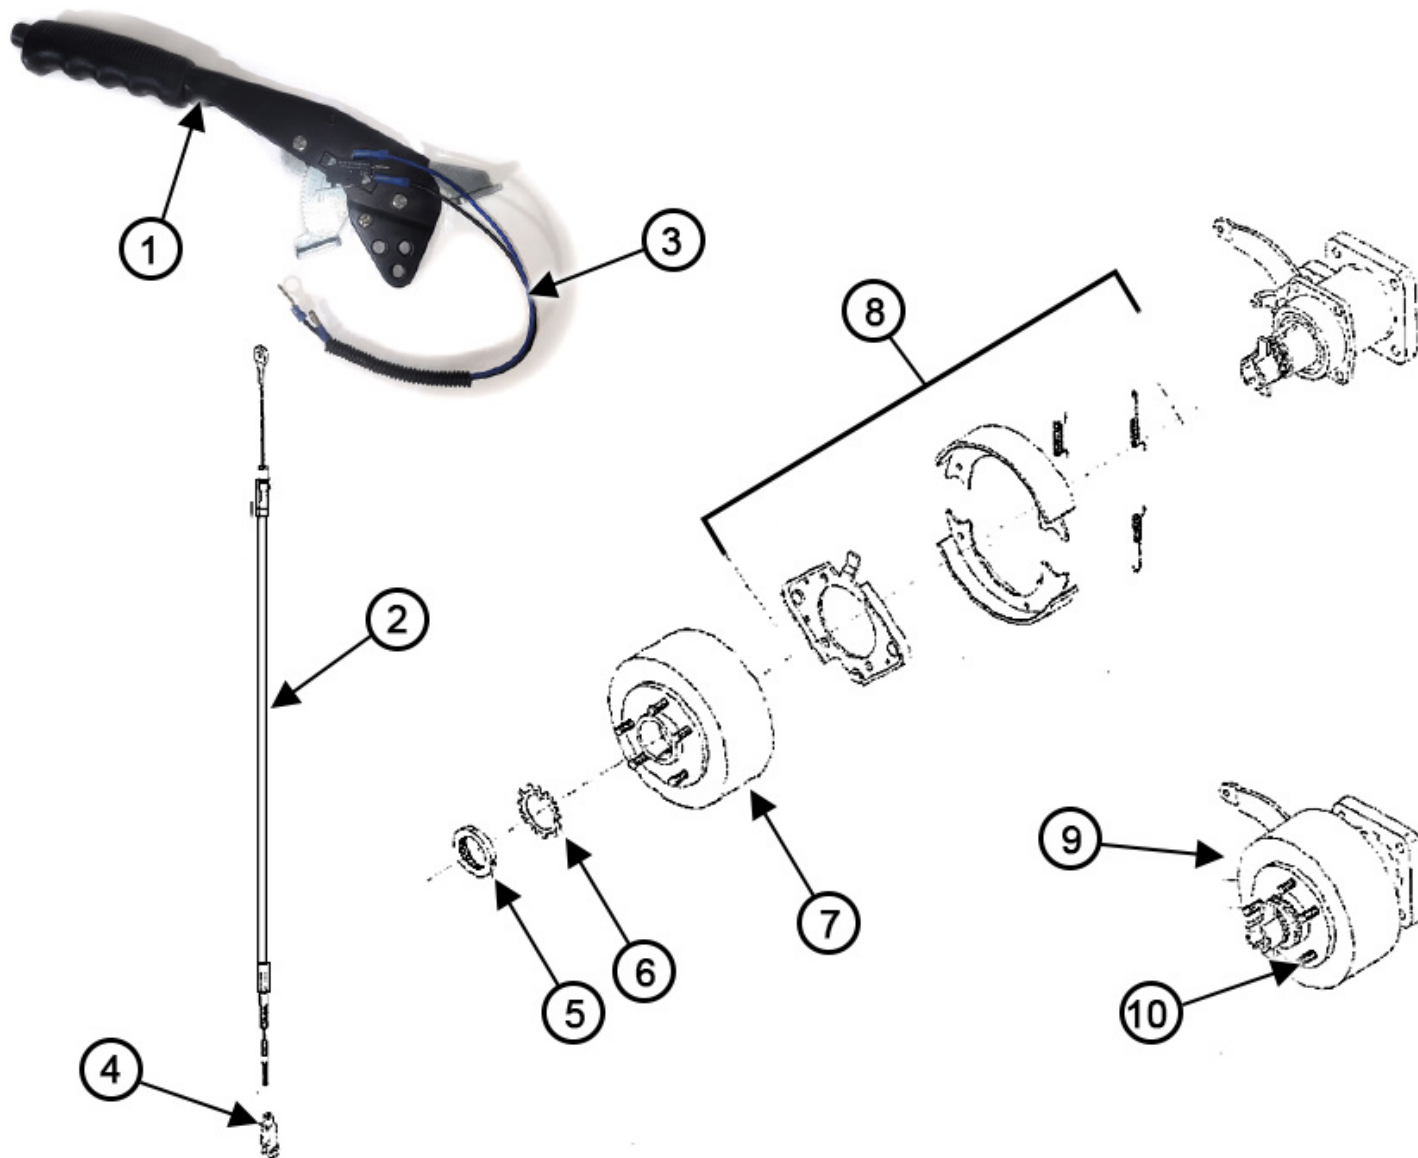

BRAKE PARTS

ITEM #	PARTS #	QTY.	DESCRIPTION
1	389763	1	Parking Brake Handle
2	389784	2	Parking Brake Cable
3	390037	1	Parking Brake Wire Harness
4	031930	1	Clevis 3/8" x 3"
5	387932	1	Spanner Nut
6	387926	1	Lock Washer
7	387935	1	Brake Drum
8	387929	1	Brake Assembly
9	389710	1	Wheel Disconnect w/Brake
10	387945	5	Wheel Bolt