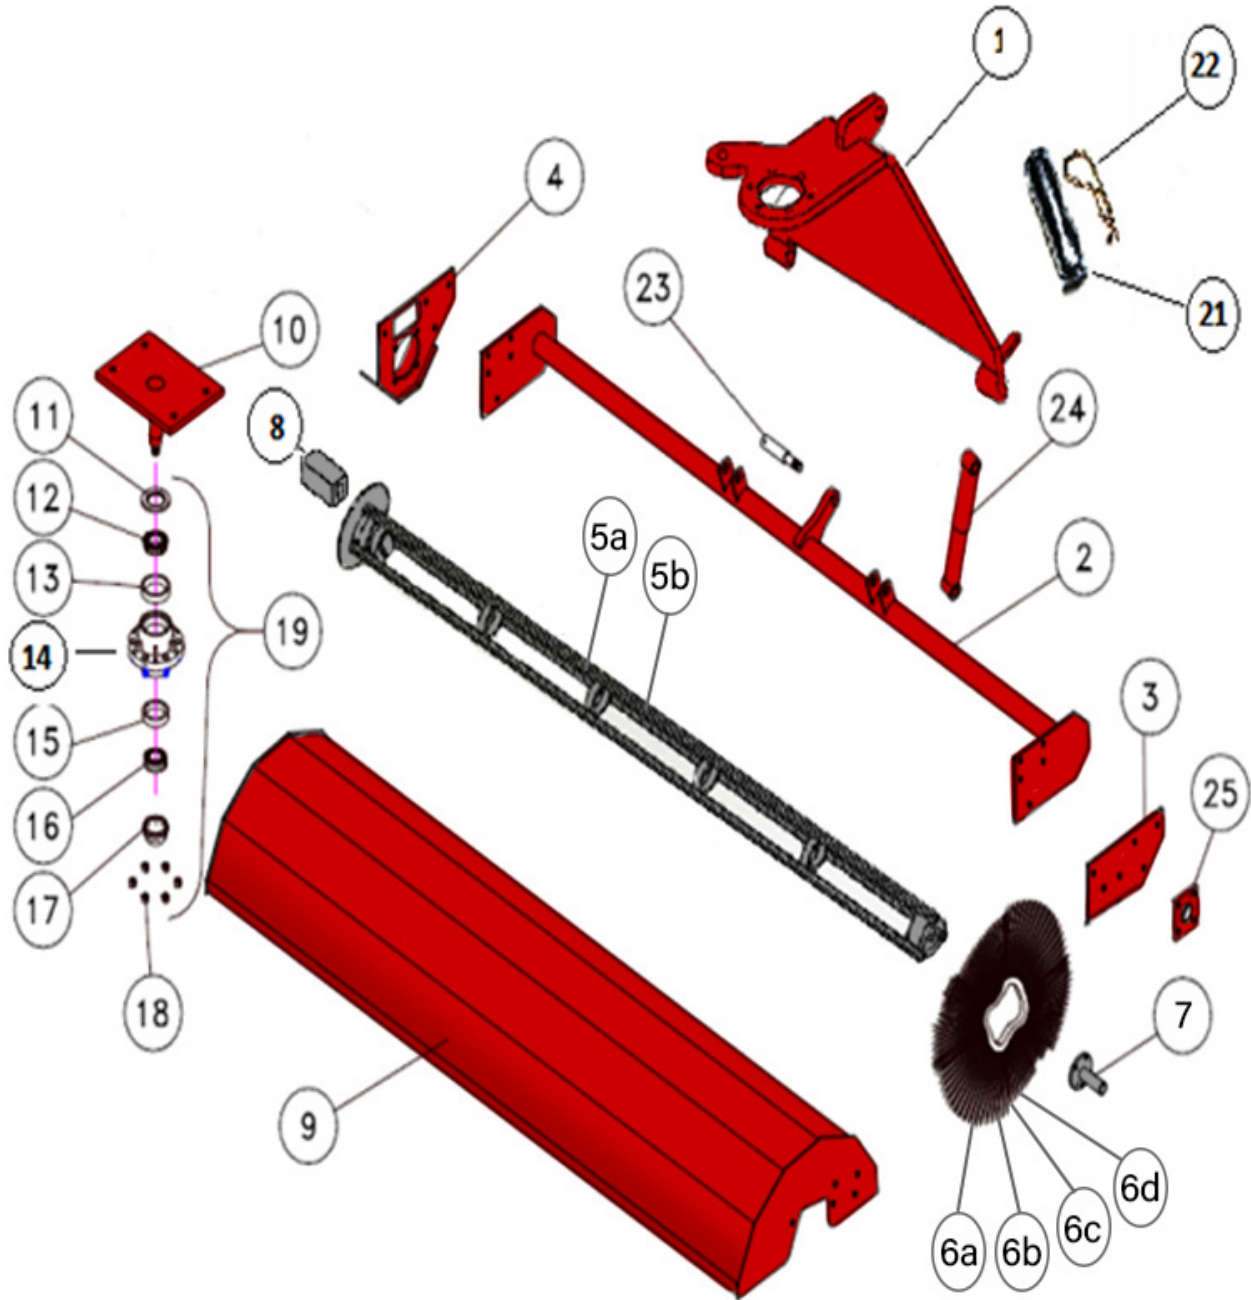

BROOM CORE PARTS

BW260 Parts Catalog

BROOM CORE PARTS (CONT.)

ITEM #	PARTS #	QTY.	DESCRIPTION
1	389652	1	Core Hanger Assembly
2	390033	1	Core Support Frame
3	202526W	1	Core Frame End Plate
4	390040	1	Core Motor Mount - Left Side
5a	389657	1	8' Broom Core
5b	390620	1	6' Broom Core (Optional)
6a	KF0001	1	8' Wafer Kit, All Poly
6b	KF0002	1	8' Wafer Kit, Half Poly / Half Wire
6c	389669	1	Wafer, Black Poly
6d	389677	1	Wafer, Wire
7	389661	1	Core Drive End Shaft
8	389674	1	Broom Drive Block
NS	45179	1	Set Screw
9	390036	1	Core Shield
10	390029	1	Core Hanger Spindle Kit Also Included In Item 10: Cotter Pin, 4 Bolts, Washers and Nuts
11	390151	1	Grease Seal
12	390156	1	Inside Bearing Cone
13	390161	1	Inside Bearing Cup
15	390169	1	Outside Bearing Cup
16	390164	1	Outside Bearing Cone
17	344115	1	Dust Cap
18	344116	6	Hub Lug Nut
19	389723	1	Hub Core Hanger Complete
N/S	390189	1	Broom Cylinder Lock Out
N/S	67025	1	Pin Snapper Lock
21	001407W	2	Pin Core Hanger to Core Frame
22	15768	4	Retaining Pin
23	389852	2	Core Shock Pin
24	389853	1	Core Shock
25	389751	1	Core End Bearing
26	390292	1	Broom Core Spacer
N/S	390535	1	Broom Motor
N/S	387937	1	Broom Motor Key
N/S	389739	3	Core Hub Washer
N/S	15248	3	Core Hub Cotter Pin
N/S	001397W	2	Hose Clamp