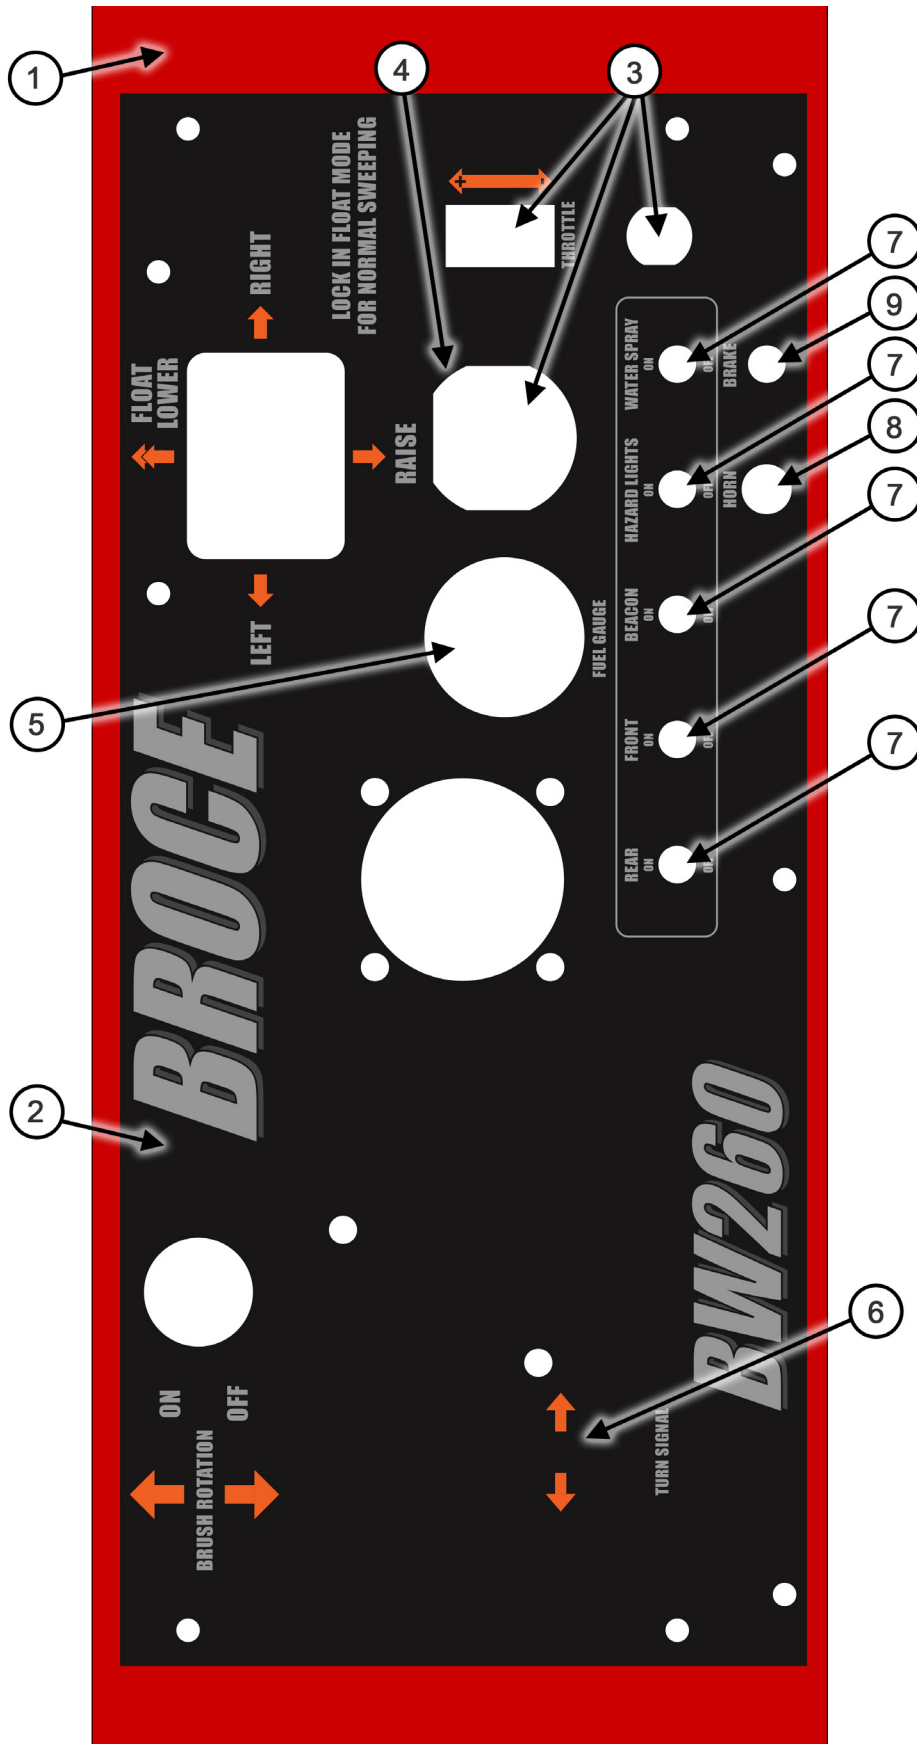

YANMAR- ELECTRICAL EQUIPMENT & PARTS FOR DASH

BW260 Parts Catalog

WARNING: Cancer and Reproductive Harm
www.P65Warnings.ca.gov