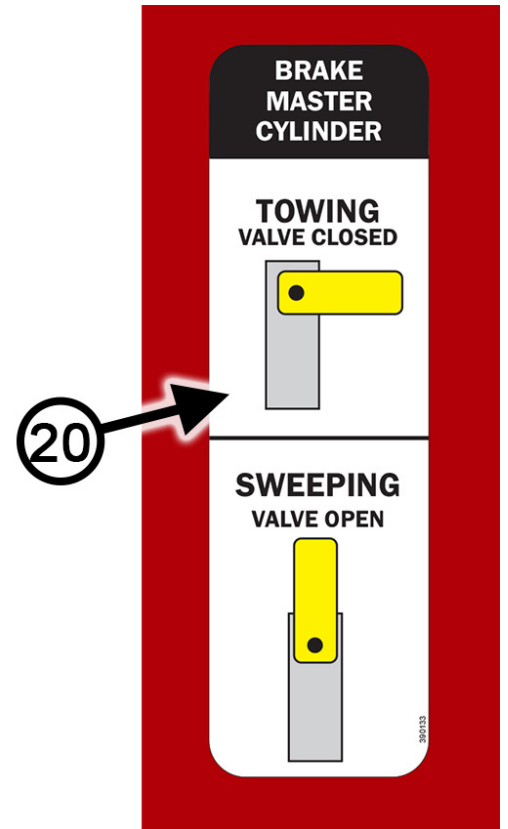

DECALS (CONT.)