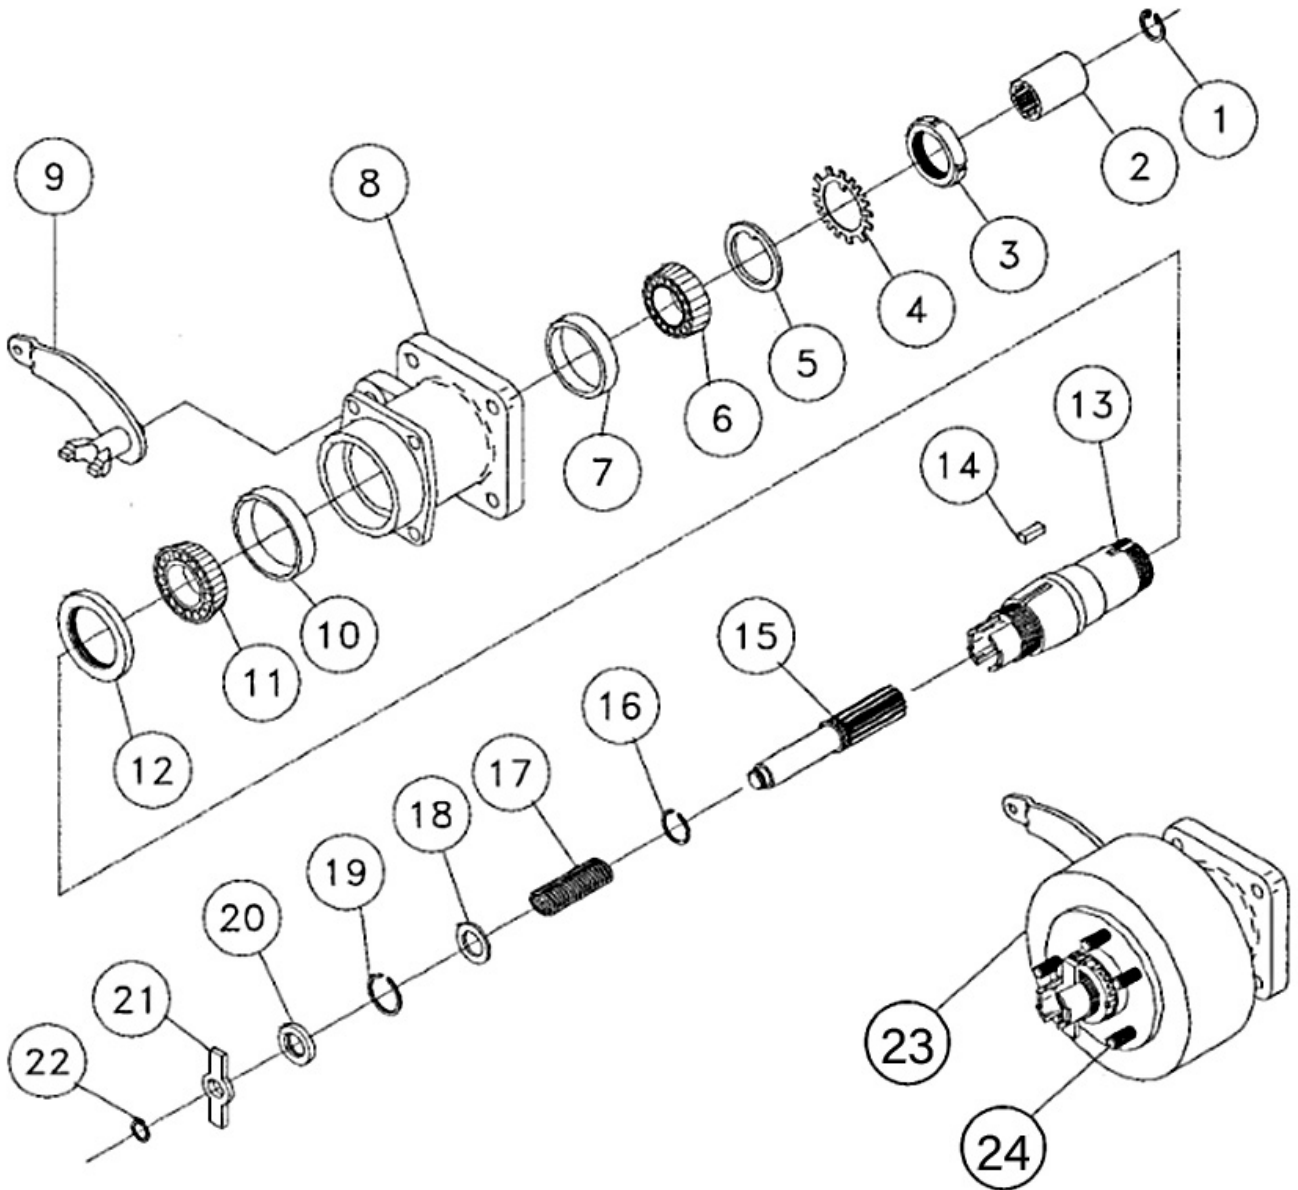

DRIVE HUB COMPONENTS

BW260 Parts Catalog

WARNING: Cancer and Reproductive Harm
www.P65Warnings.ca.gov

DRIVE HUB COMPONENTS (CONT.)

BW260 Parts Catalog

ITEM #	PARTS #	QTY.	DESCRIPTION
1	387893	1	Snap Ring
2	387913	1	Coupler Sleeve
3	387932	1	Spanner Nut
4	387926	1	Lock Washer
5	387901	1	Tongued Washer
6	387898	1	Bearing Cone, Inner
7	387902	1	Bearing Cup, Inner
8	390497	1	Drive Hub Housing
9	389990	1	Brake Lever
10	387906	1	Brake Cup, Outer
11	387940	1	Bearing Cone, Outer
12	387934	1	Seal
13	387928	1	Spindle
14	387937	1	Key
15	387942	1	Shaft
16	387933	1	Snap Ring
17	387939	1	Spring
18	387943	1	Washer
19	387936	1	Snap Ring
20	387941	1	Seal
21	387944	1	Handle
22	387930	1	Snap Ring
23	389710	1	Wheel Disconnect Assembly with Brake
24	387945	5	Wheel Bolt

WARNING: Cancer and Reproductive Harm
www.P65Warnings.ca.gov