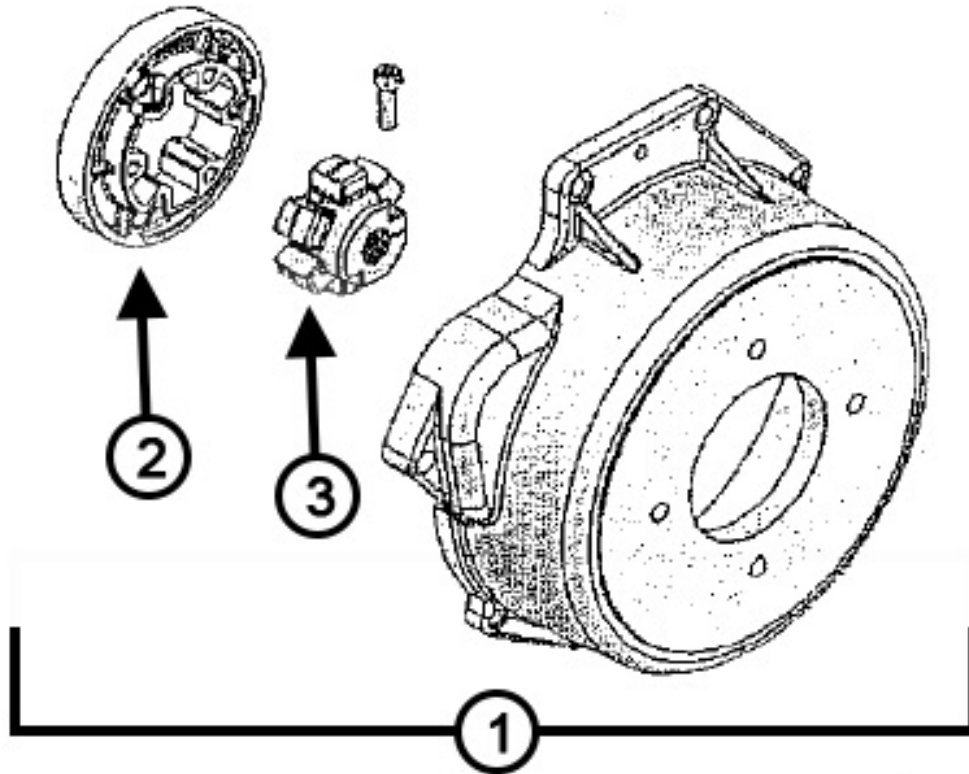

KUBOTA FLYWHEEL HOUSING & DRIVE COUPLER

BW260 Parts Catalog

ITEM #	PARTS #	QTY.	DESCRIPTION
1	389667	1	Kubota Pump Mount Kit
2	344252 F	1	Drive Plate
3	344253 F	1	Drive Hub
N/S	387911	1	Coupler for Aux. Pump/Sleeve