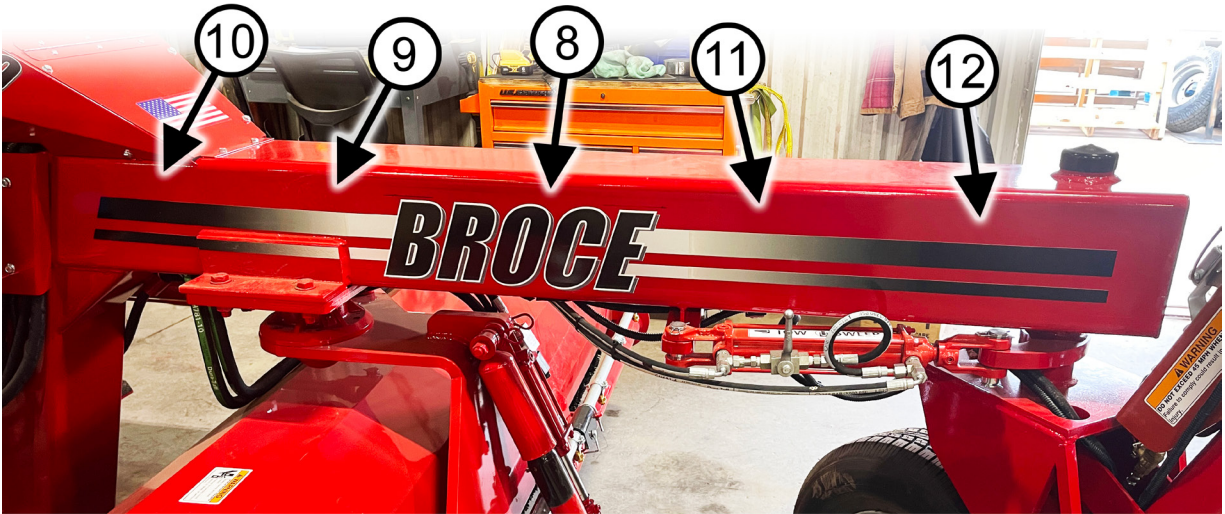

Decal in Sections