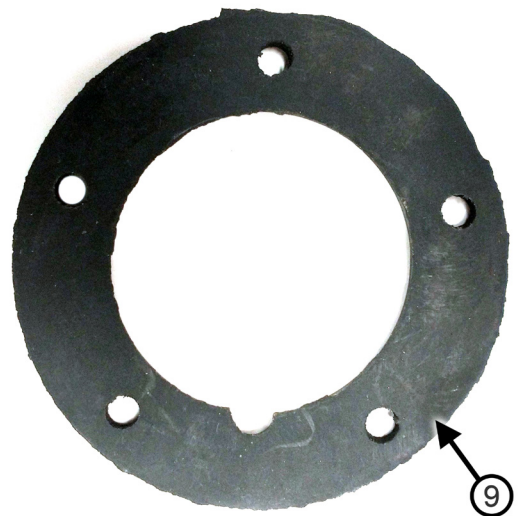

KUBOTA AIR & FUEL RELATED PARTS

WARNING: Cancer and Reproductive Harm
www.P65Warnings.ca.gov